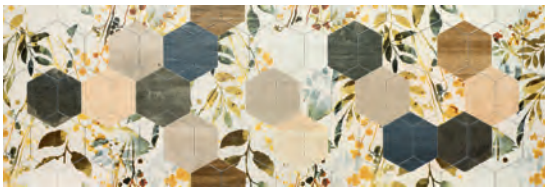

N28/M

DERBY GREY RECT.
40 X 120 / 16'' X 48''

N30/M

LEEDS COAL RECT.
40 X 120 / 16'' X 48''

N28/M

DERBY COAL RECT.
40 X 120 / 16'' X 48''

N30/M

DECOR FLORESTA WHITE
40 X 120 / 16'' X 48''