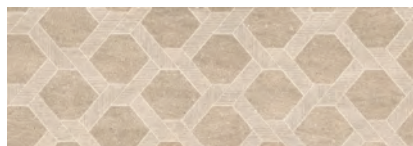

EVOLUTION NOCE RECT.
31.6 X 90 / 12.5" X 36"

R11/M

GEO NOCE RECT.
31.6 X 90 / 12.5" X 36"

N53/M

DECOR EVOLUTION NOCE
31.6 X 90 / 12.5" X 36"

K38/P

AVA CREAM RECT.
31.6 X 90 / 12.5" X 36"

N53/M