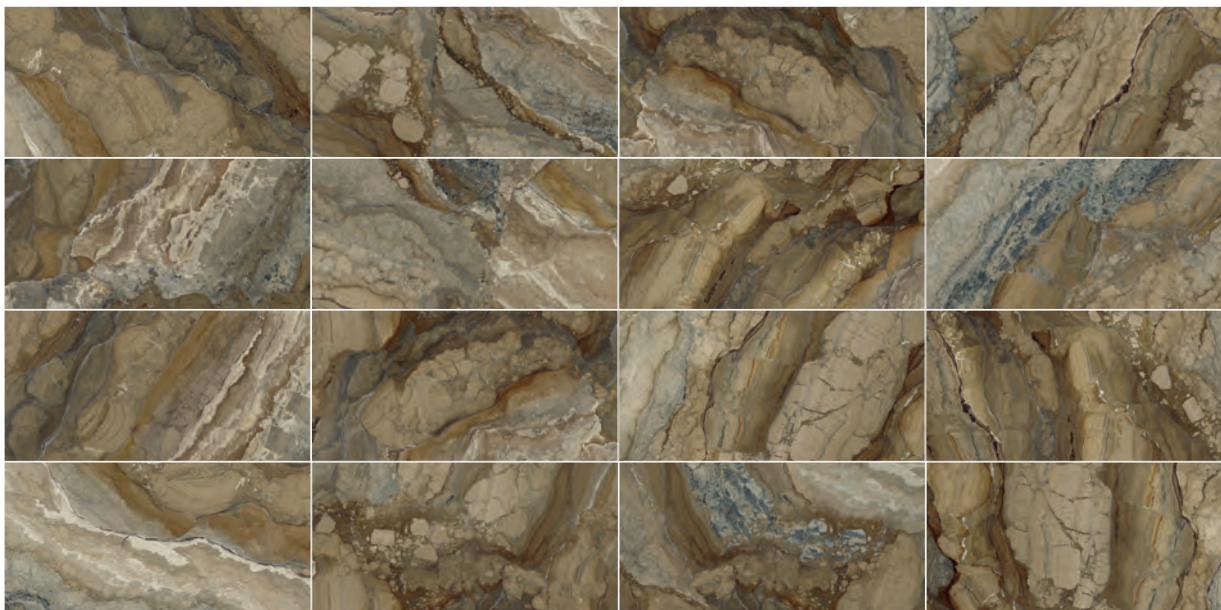

VARIACIÓN DE DISEÑO · GRAPHIC FACES · VARIATION GRAPHIQUE · FARBSTEMPEL

120X120 - 8 PIEZAS/8 PIECES/8 PIÈCES
60X120 - 16 PIEZAS/16 PIECES/16 PIÈCES
80X80 - 11 PIEZAS/11 PIECES/11 PIÈCES

CARACTERÍSTICAS TÉCNICAS · TECHNICAL CHARACTERISTICS · CARACTÉRISTIQUES TECHNIQUES · TECHNISCHE EIGENSCHAFTEN

- **P** PORCELÁNICO/PORCELAIN TILES
  GRÉS CERÁME/FEINSTEINZEUG
- ***** PULIDO BRILLO/SHINE POLISHED
  POLI BRILLANT/HOCHGLANZ POLIERT
- **▬** RECTIFICADO/RECTIFIED
  RECTIFIÉ/KALIBRIERT

- **V2** VARIACION LEVE/SLIGHT VARIATION
  LÉGERÉ VARIATION/LEICHT FARBSPIEL
- **⊕** ESPESOR/THICKNESS/ÉPAISSEUR/EMPFOHLENE FUGENBREITE:
  120X120 - 9,5mm/0,37"
  60X120 - 9,5mm/0,37"
  60X60 - 9mm/0,35"

FORMATO SIZE FORMAT VERPACKUNG	PZS/CAJA TILES/BOX PIÈCES/BOITE STK/BOX	M²/CAJA SQM/BOX MÈTRES/BOITE M²/BOX	Kg/CAJA Kg/BOX Kg/BOITE Kg/BOX	CAJAS/PALLET BOXES/PALLET BOITES/PALETTE BOX/PALLET	M²/PALLET SQM/PALLET MÈTRES/PALETTE M²/PALLET	Kg/PALLET Kg/PALLET MÈTRES/PALETTE Kg/PALLET
120X120	1	1.44	34.50	40	57.60	1380
80X80	2	1.28	29.51	42	53.76	1239
60X120	2	1.44	33.75	32	46.08	1080