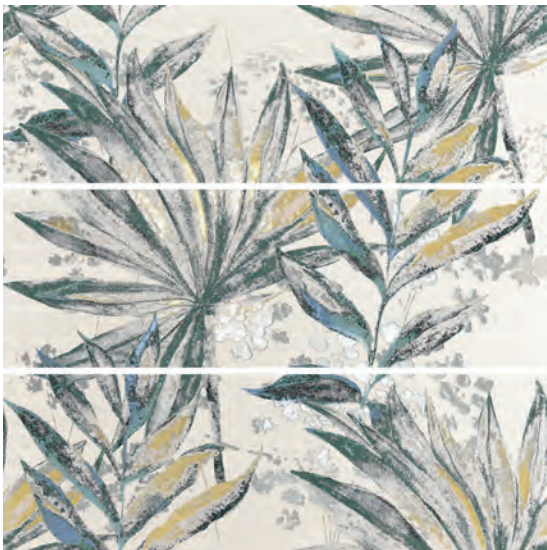

ZOOCO WHITE RECT.
40 X 120 / 16'' X 48''

R32/M

ZOOCO PEARL RECT.
40 X 120 / 16'' X 48''

R32/M

DECOR ZUMA WHITE
40 X 120 / 16'' X 48''

K40/P

DECOR ZUMA PEARL
40 X 120 / 16'' X 48''

K40/P