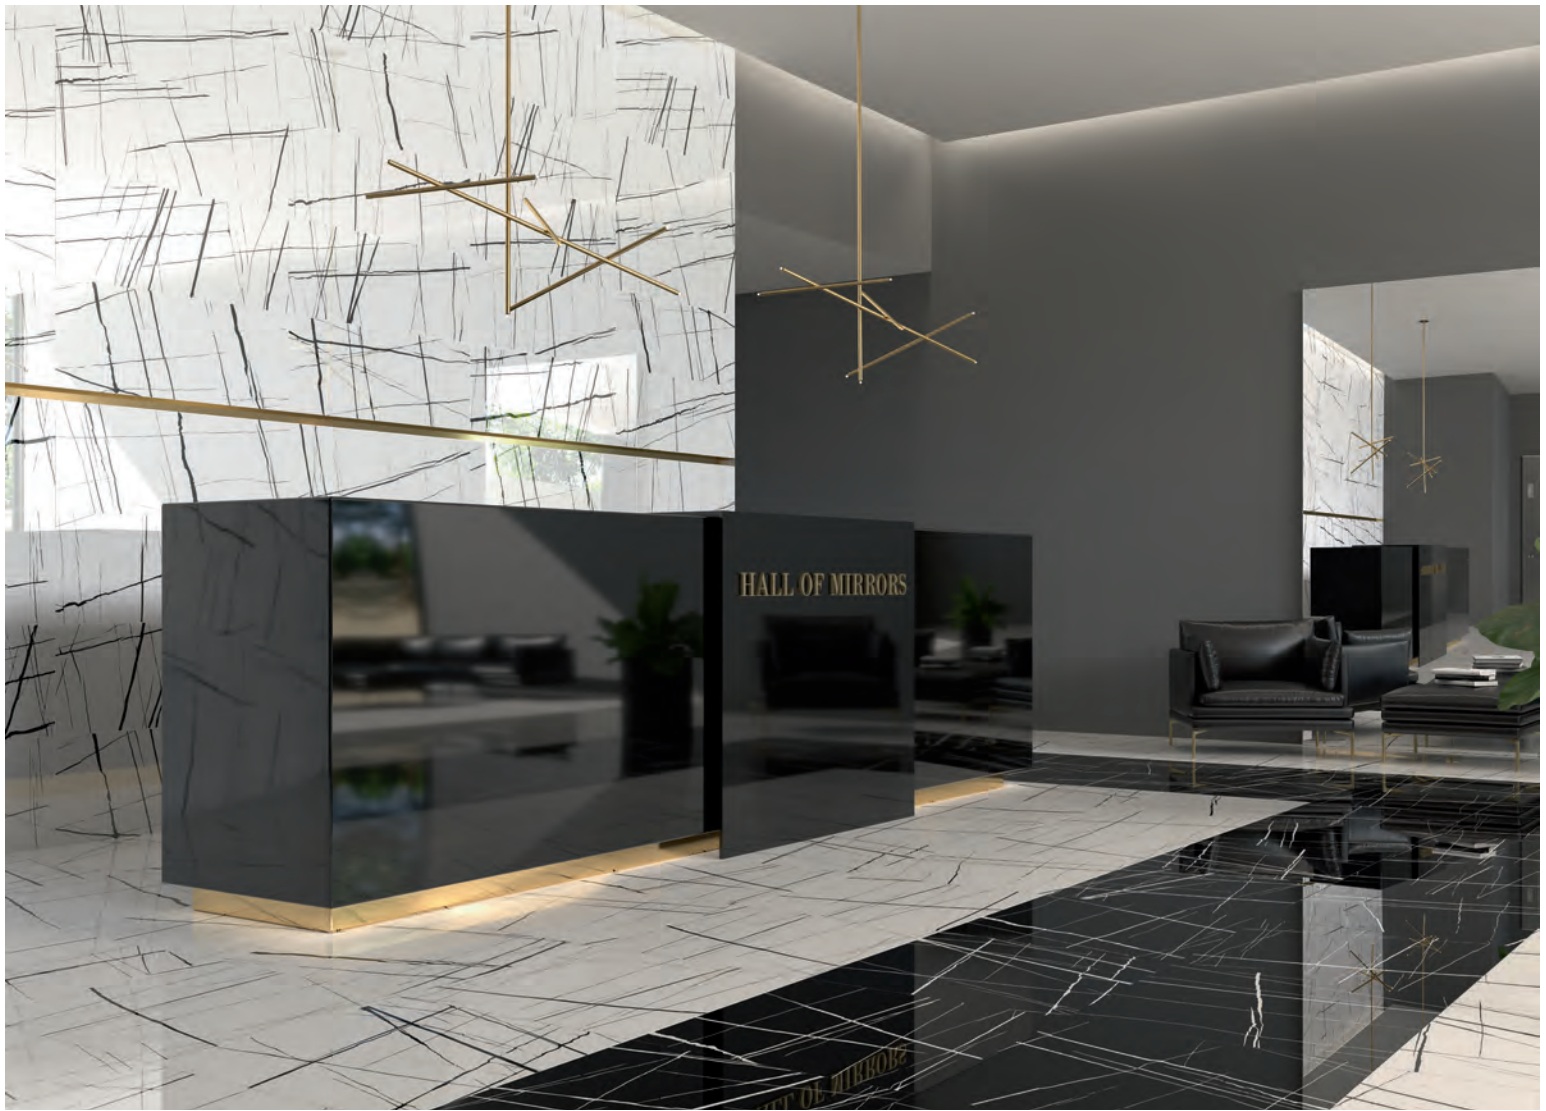

LEOPARD POLISHED RECT.
75 X 75 / 30'' X 30'' N61/M

ZEBRA POLISHED RECT.
75 X 75 / 30'' X 30'' N61/M

ZEBRA POLISHED RECT. 75X75

MOONLIGHT WHITE POLISHED RECT. 45X118. MOONLIGHT BLACK POLISHED RECT. 45X118