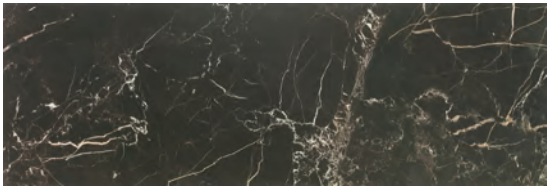

ROME BLACK RECT.
40 X 120 / 16'' X 48''

N51/M

MOSAICO ROME BLACK
30 X 30 (5 X 5) / 12'' X 12'' K12/P

PYRAMID ROME BLACK
30 X 30 / 12'' X 12'' K63/P

CENEFA ROME BLACK
9.7 X 40 / 4'' X 16'' K09/P

APOGEO WHITE