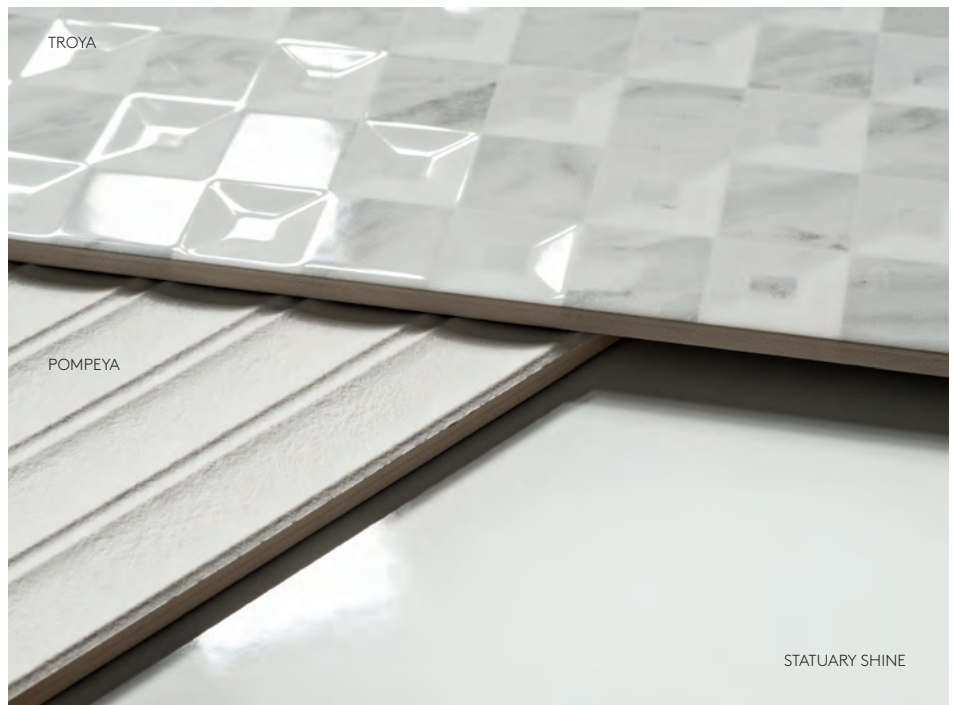

CARACTERÍSTICAS TÉCNICAS · TECHNICAL CHARACTERISTICS · CARACTÉRISTIQUES TECHNIQUES · TECHNISCHE EIGENSCHAFTEN

PB PASTA BLANCA/WHITE BODY
PÂTE BLANCHE/WEISSCHERBIG

RE REVESTIMIENTO/WALL TILE
FAÏENCE/WANDFLIESEN

V2 VARIACION LEVE/SLIGHT VARIATION
LÉGERÉ VARIATION/LEICHT FARBSPIEL

ES ESPESOR/THICKNESS/ÉPAISSEUR/EMPFOHLENE FUGENBREITE:
25X75 - 8,7mm/0,34"
60X60 - 9mm/0,35"

FORMATO SIZE FORMAT VERPACKUNG	PZS/CAJA TILES/BOX PIÈCES/BOITE STK/BOX	M²/CAJA SQM/BOX MÈTRES/BOITE M²/BOX	Kg/CAJA Kg/BOX Kg/BOITE Kg/BOX	CAJAS/PALLET BOXES/PALLET BOITES/PALETTE BOX/PALLET	M²/PALLET SQM/PALLET MÈTRES/PALETTE M²/PALLET	Kg/PALLET Kg/PALLET MÈTRES/PALETTE Kg/PALLET
60X60	3	1.08	22.50	48	51.84	1080
25X75	7	1.31	21.19	48	62.88	1017