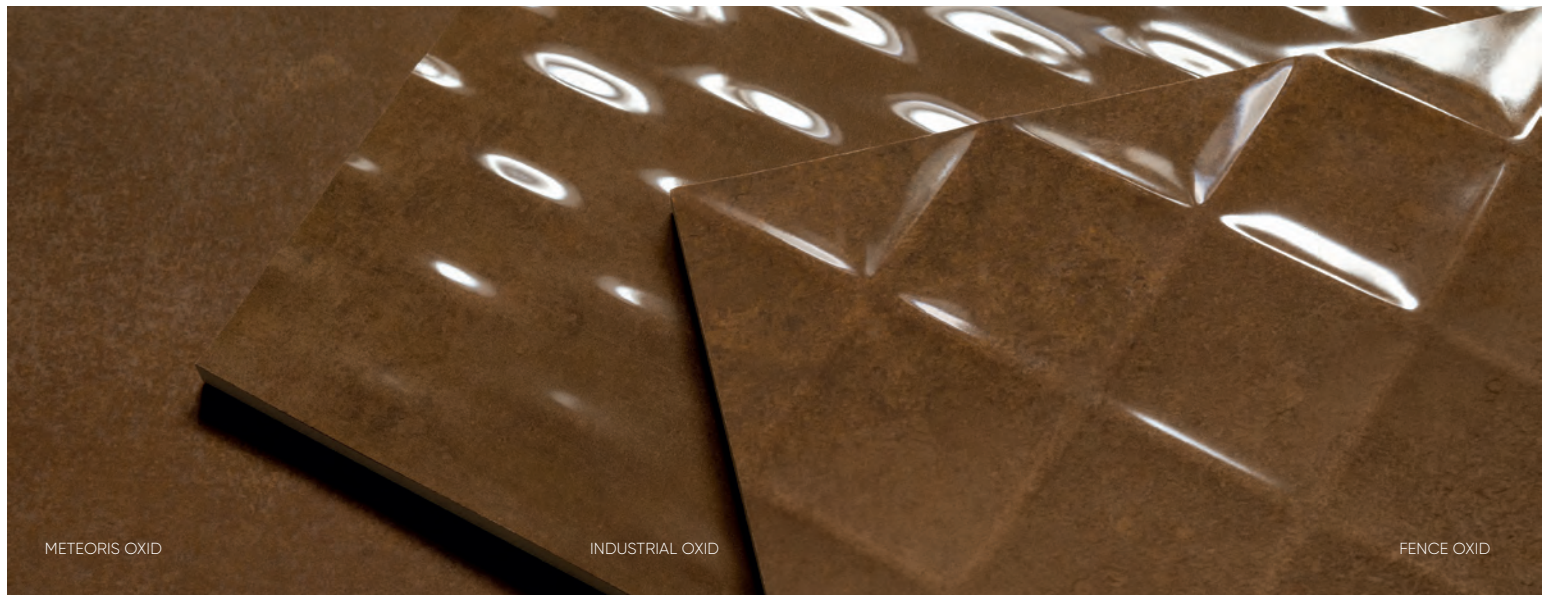

K38/P

GLASS NEUTRAL RECT
35 X 100 / 14" X 40"

R63/M

P **M** METEORIS GRAPHITE RECT.
60 X 60 / 24" X 24" R51/M

P **M** METEORIS OXID RECT.
60 X 60 / 24" X 24" R51/M

METEORIS GRAPHITE RECT 35X100.DECOR METEORIS GRAPHITE 35X100.