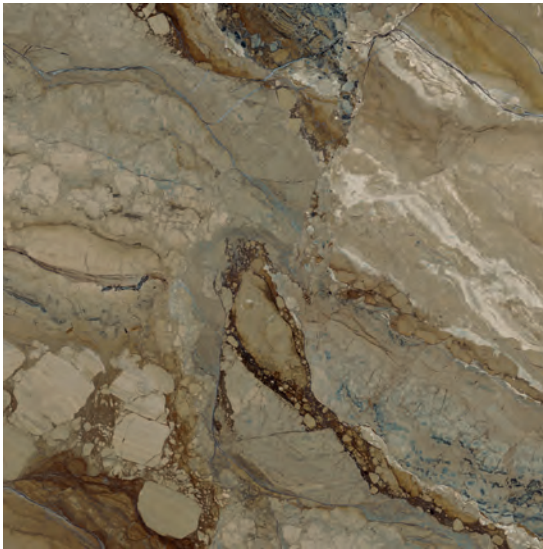

CERVINO POL RECT 120X120.CERVINO POL RECT 60X120.CRAYON BRONZE RECT. 31,6X90

CERVINO MATT RECT 120X120.DECOR BAEZA MATT 60X120

REX BROWN POLISHED RECT.
120 X 120 / 48" X 48"

P63/M

REX BROWN POLISHED RECT.
60 X 120 / 24" X 48"