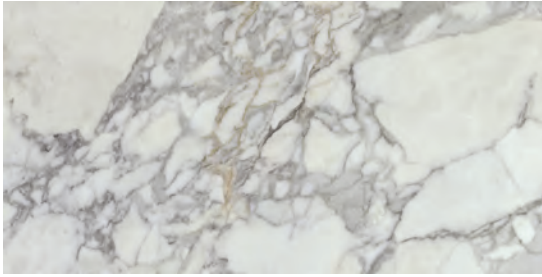

CALACATTA SILVER POL. RECT
59 X 119 / 23" X 47"

P50/M