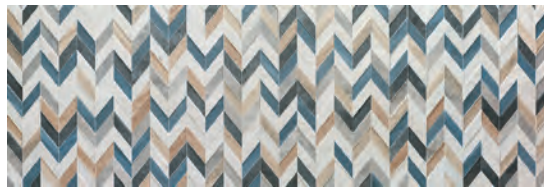

CLAYTON MIX RECT.
40 X 120 / 16'' X 48''

N30/M