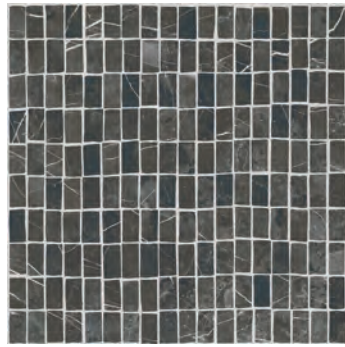

M JACKY MATT RECT.
75 X 75 / 30" X 30" R81/M

* BLACK JACK POLISHED RECT.
75 X 75 / 30" X 30" J15/M

* JACKY POLISHED RECT.
75 X 75 / 30" X 30" N61/M