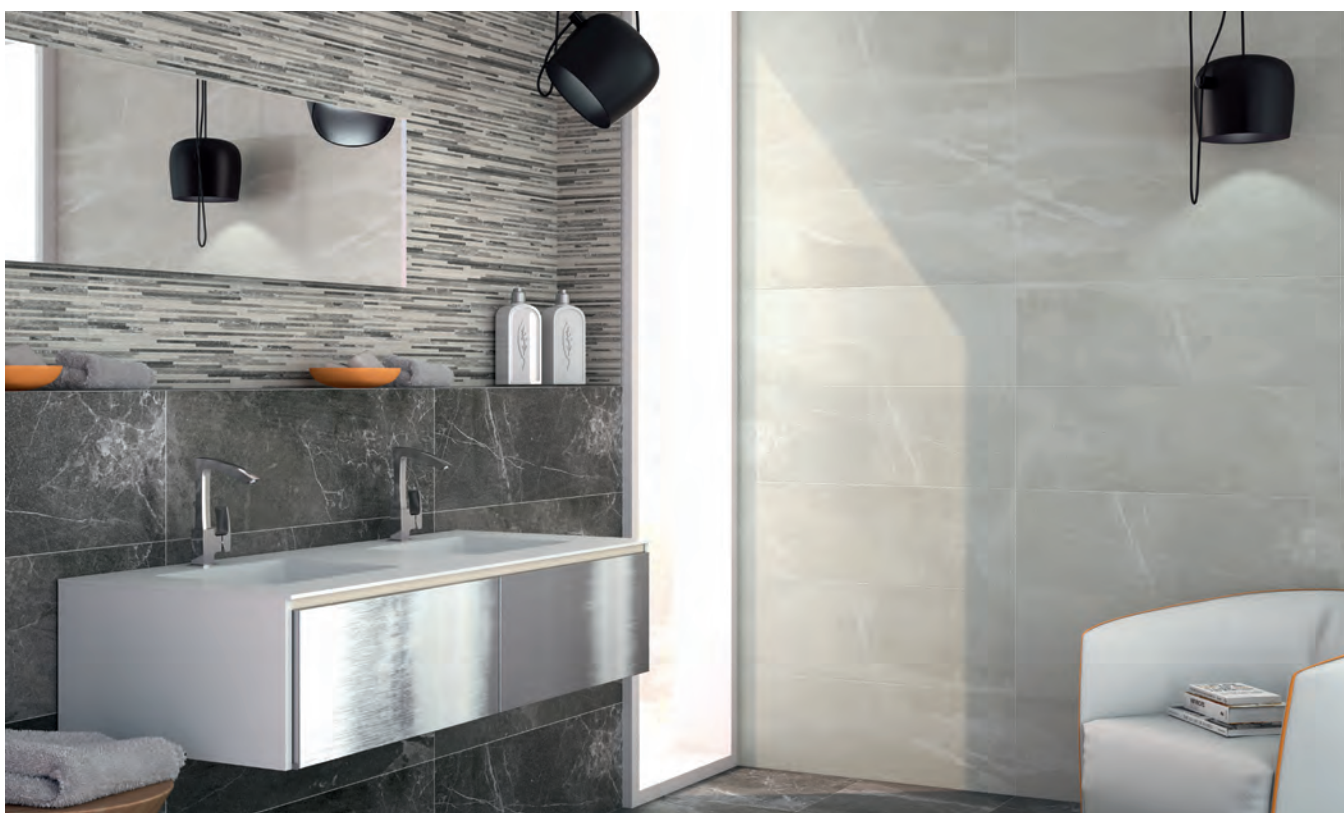

ARLES PEARL
28 X 85 / 11" X 33.5"

N93/M

ARLES GRAPHITE
28 X 85 / 11" X 33.5"

N93/M

MURETTO ARLES GRAPHITE
28 X 85 / 11" X 33.5"

R22/M

ARLES PEARL 28X85.ARLES GRAPHITE 28X85.MURETTO ARLES GRAPHITE 28X85.TREK GRAPHITE 45X45