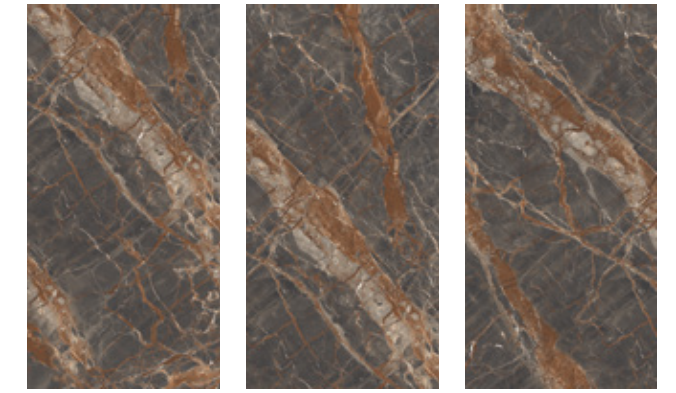

PEARL SATVARIO

▼
9MM GLOSSY
▲
800X1600MM

SATUARIO BIANCO

▼
9MM GLOSSY
▲
800X1600MM

BRECCIA AURORA

▼
9MM GLOSSY
▲
800X1600MM

CASTANO VIOLA*

▼
9MM GLOSSY
▲
800X1600MM