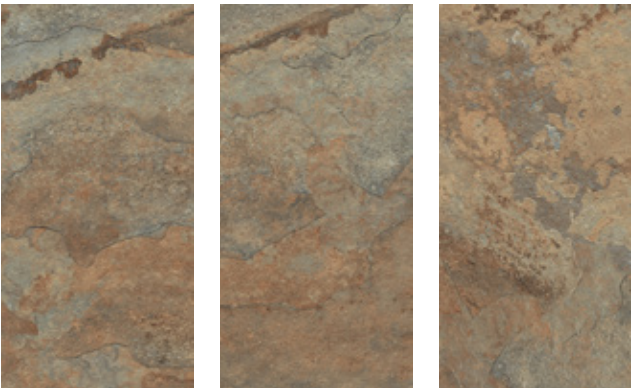

GRIGEO MELTON

▼
9MM
▲

MATT
800X1600MM

GRAINY STONE

▼
9MM MATT
▲ 800X1600MM

I ROCK BEIGE

▼
9MM
▲

LAPATO