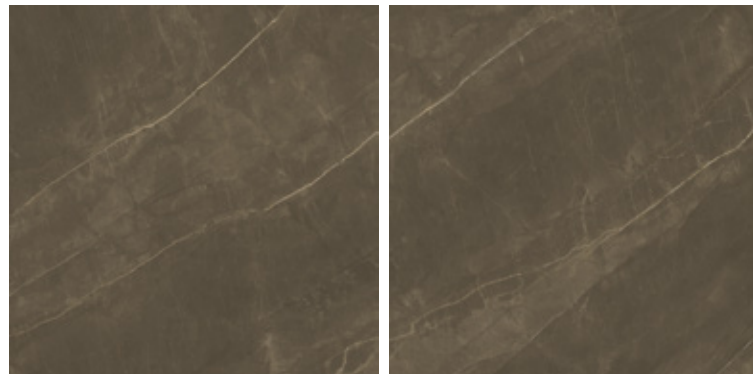

800X1600MM

seron
we reinvent marble

TECHNO
MARBLE

GEM
COLLECTION

1200
X1200**MM**

GLOSSY

ARMANI BRONZE*

ARMANI SILVER