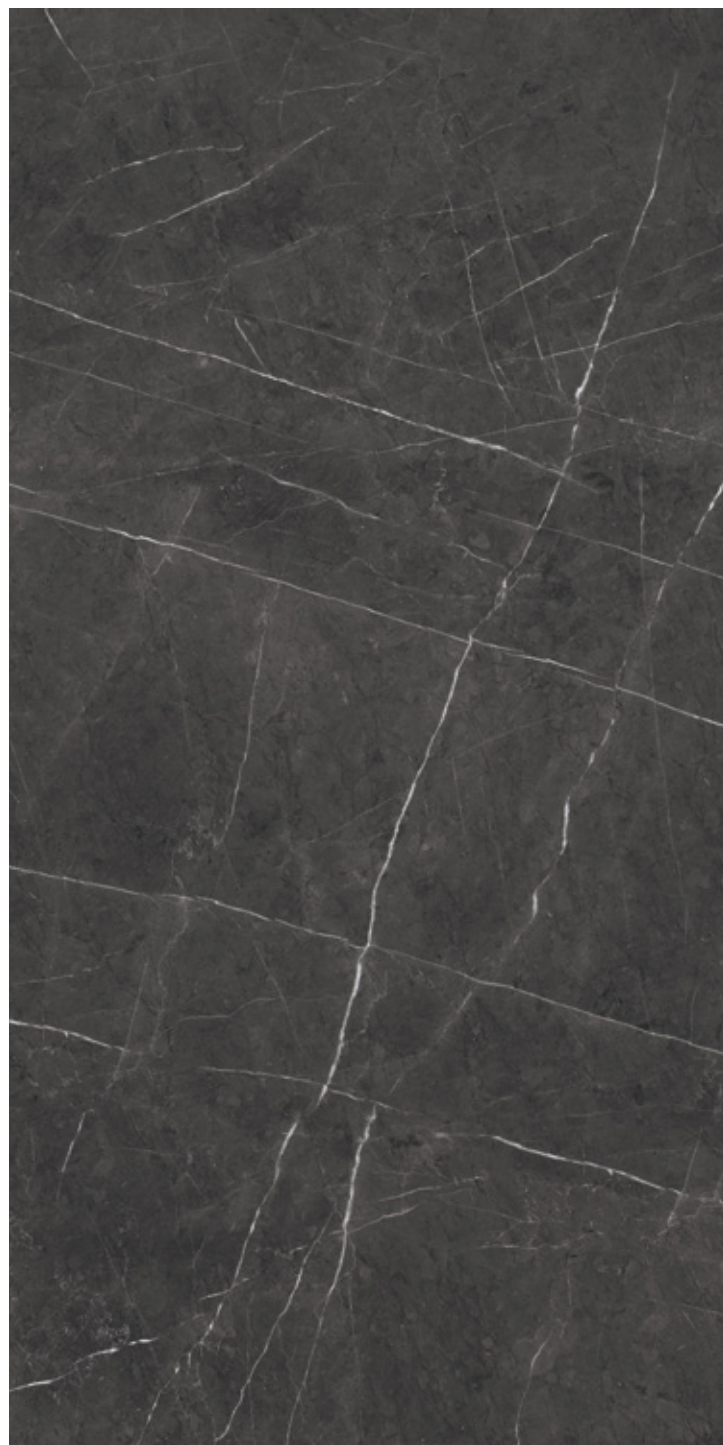

PIETRA IRON*

9MM

GLOSSY

800X1600MM

ONIX BEIGE

▼
9MM GLOSSY
▲
800X1600MM

BRECCIA STEEL

▼
9MM GLOSSY
▲
800X1600MM