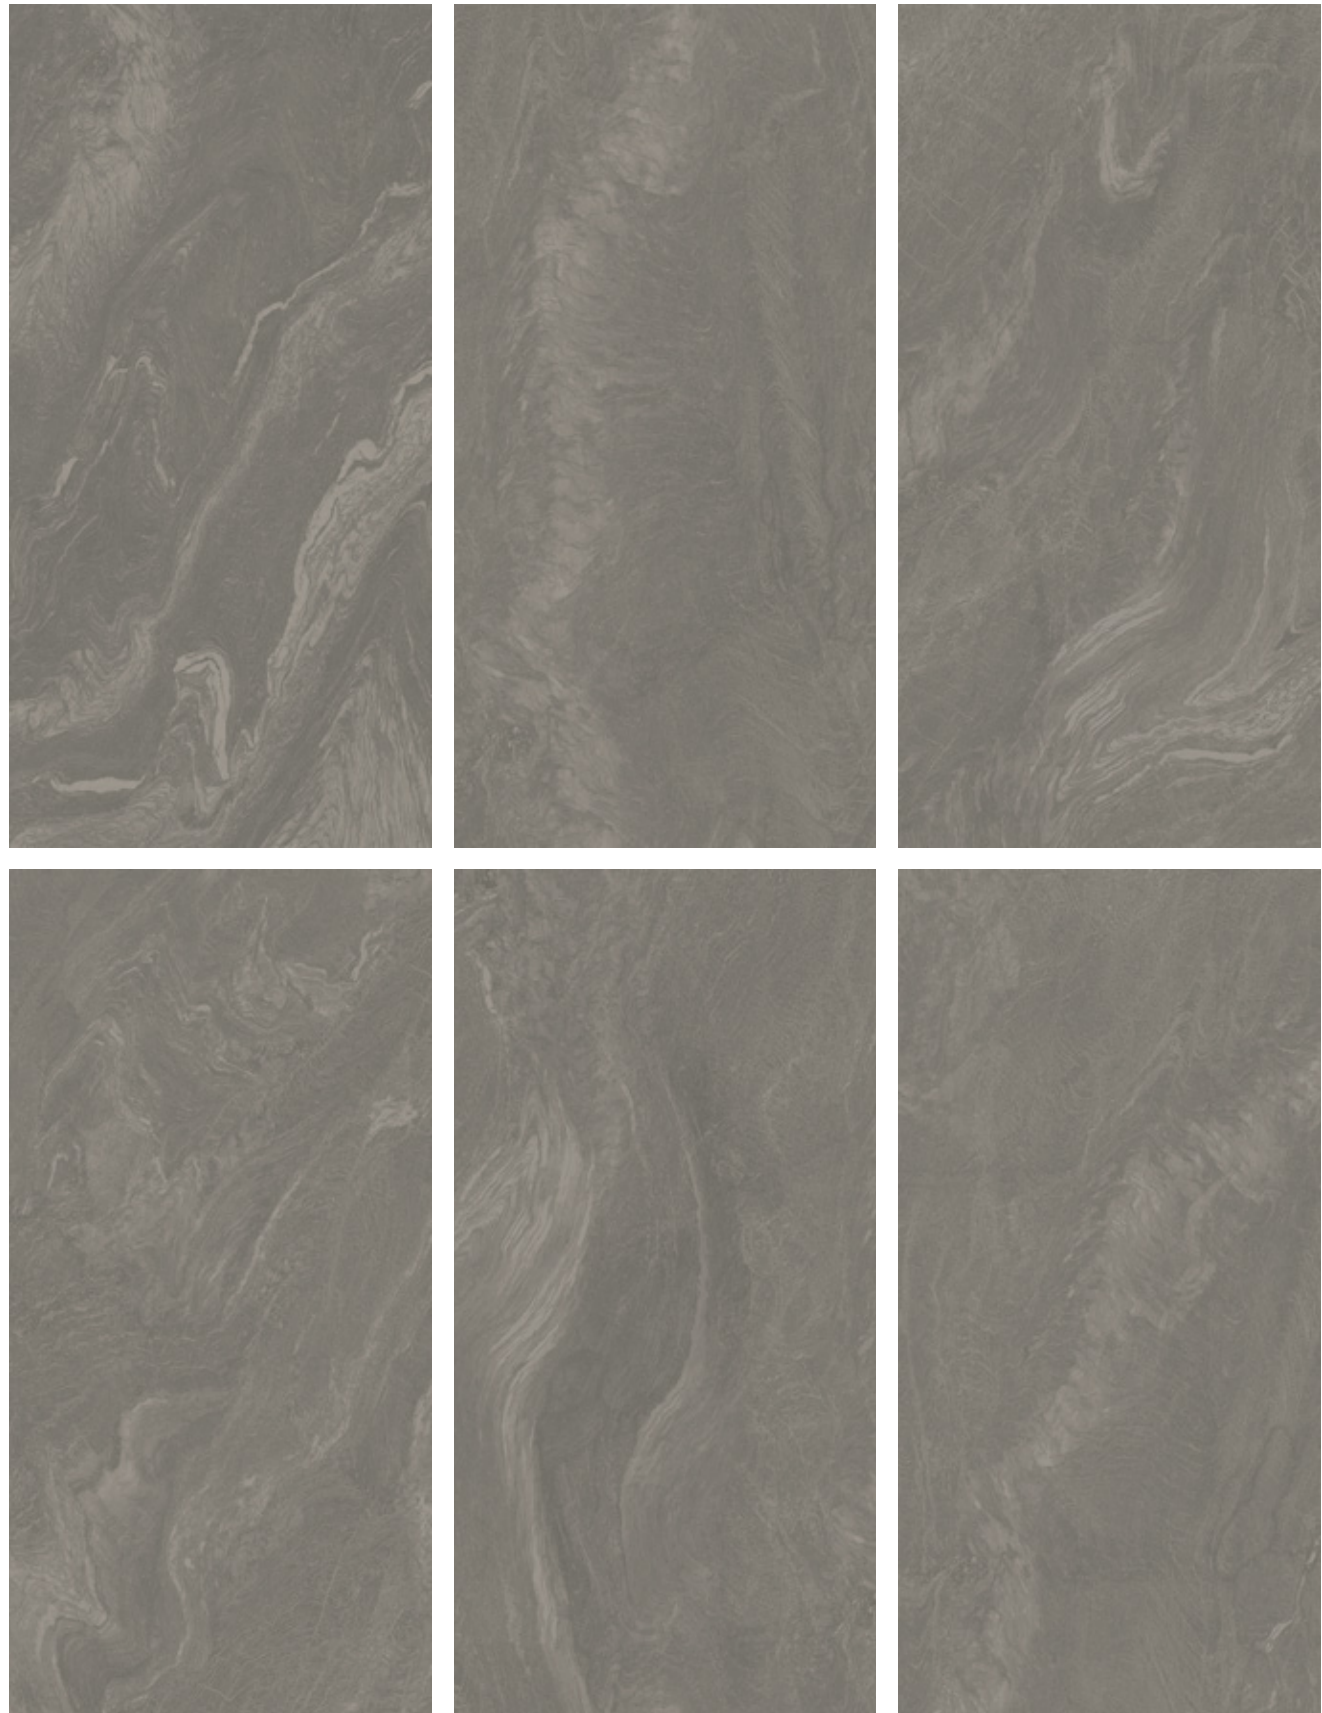

VICTORIA GRIS

▼
9MM MATT
▲ 800X1600MM