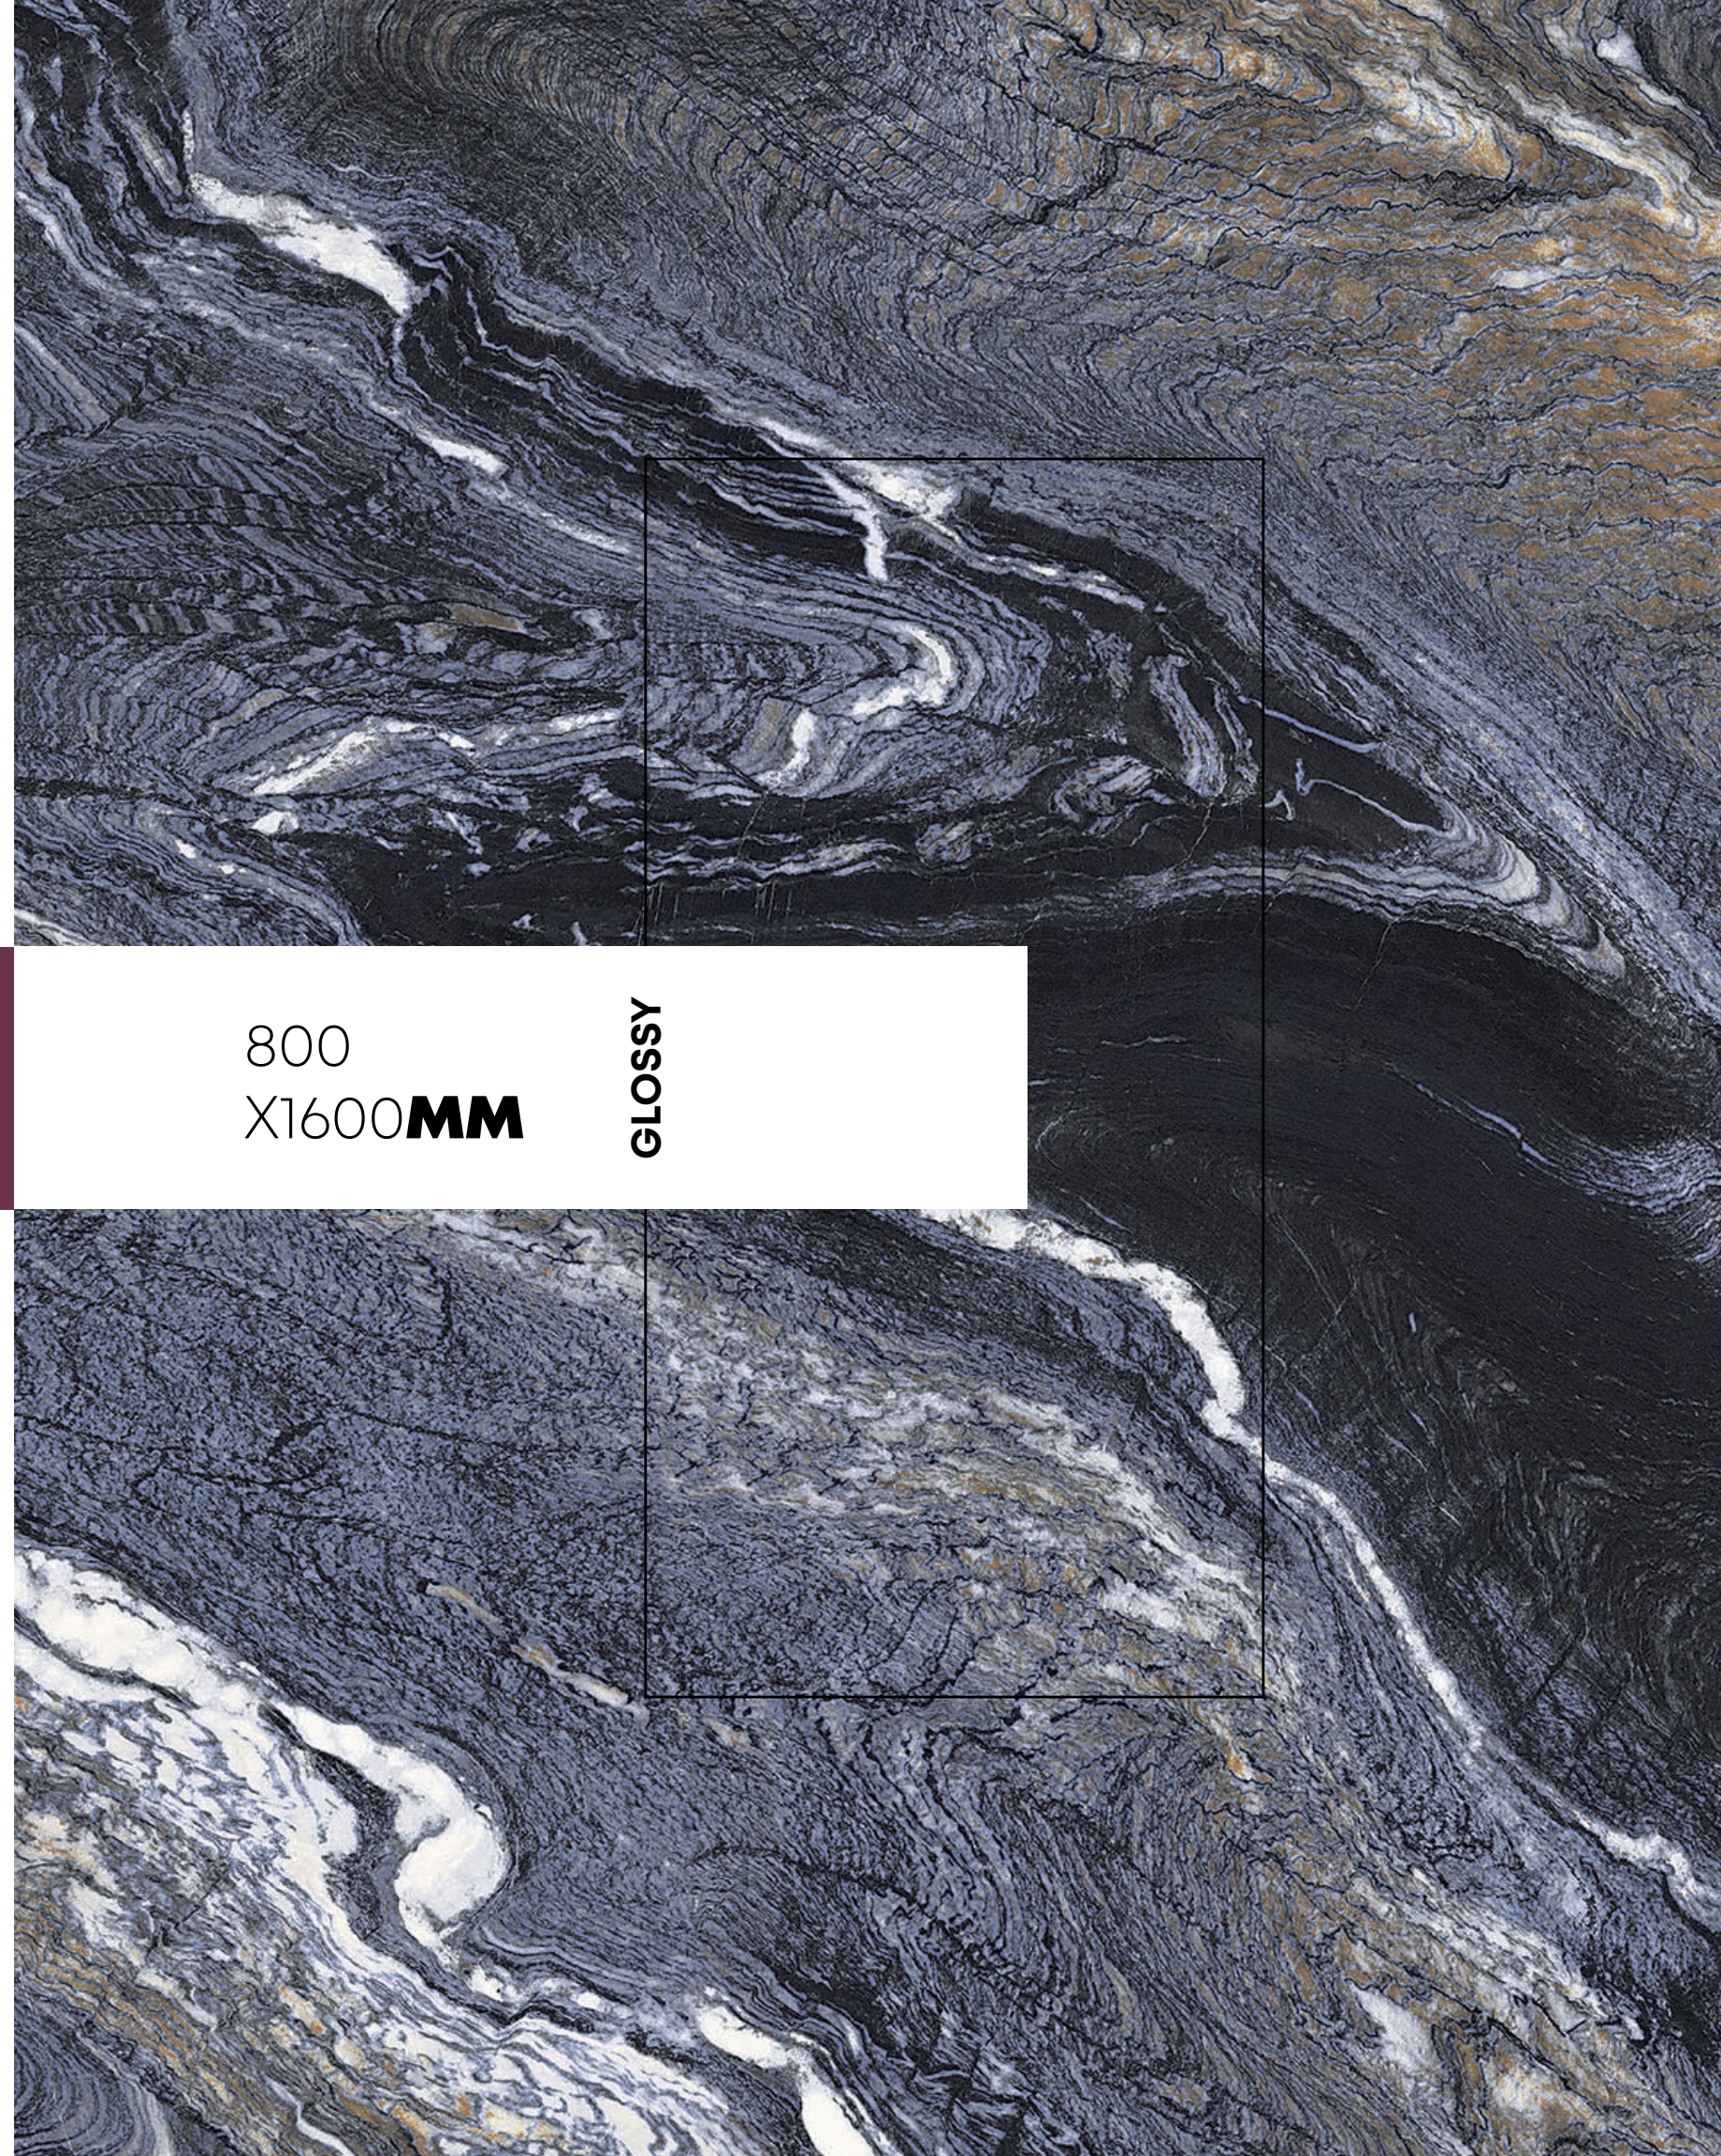

seron
we reinvent marble

TECHNO
MARBLE

GEM
COLLECTION

800
X1600**MM**

GLOSSY