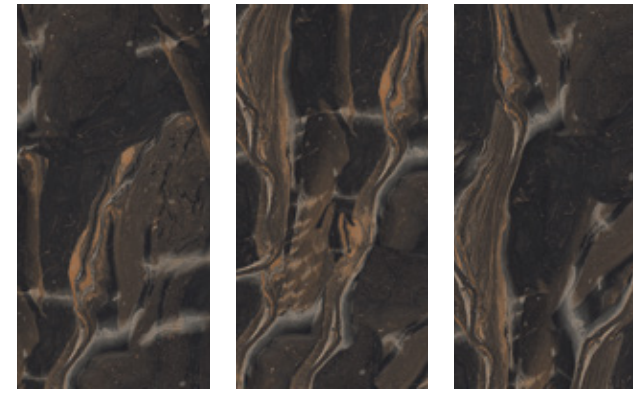

▼
9MM GLOSSY
▲
800X1600MM

REVERIE BROWN*