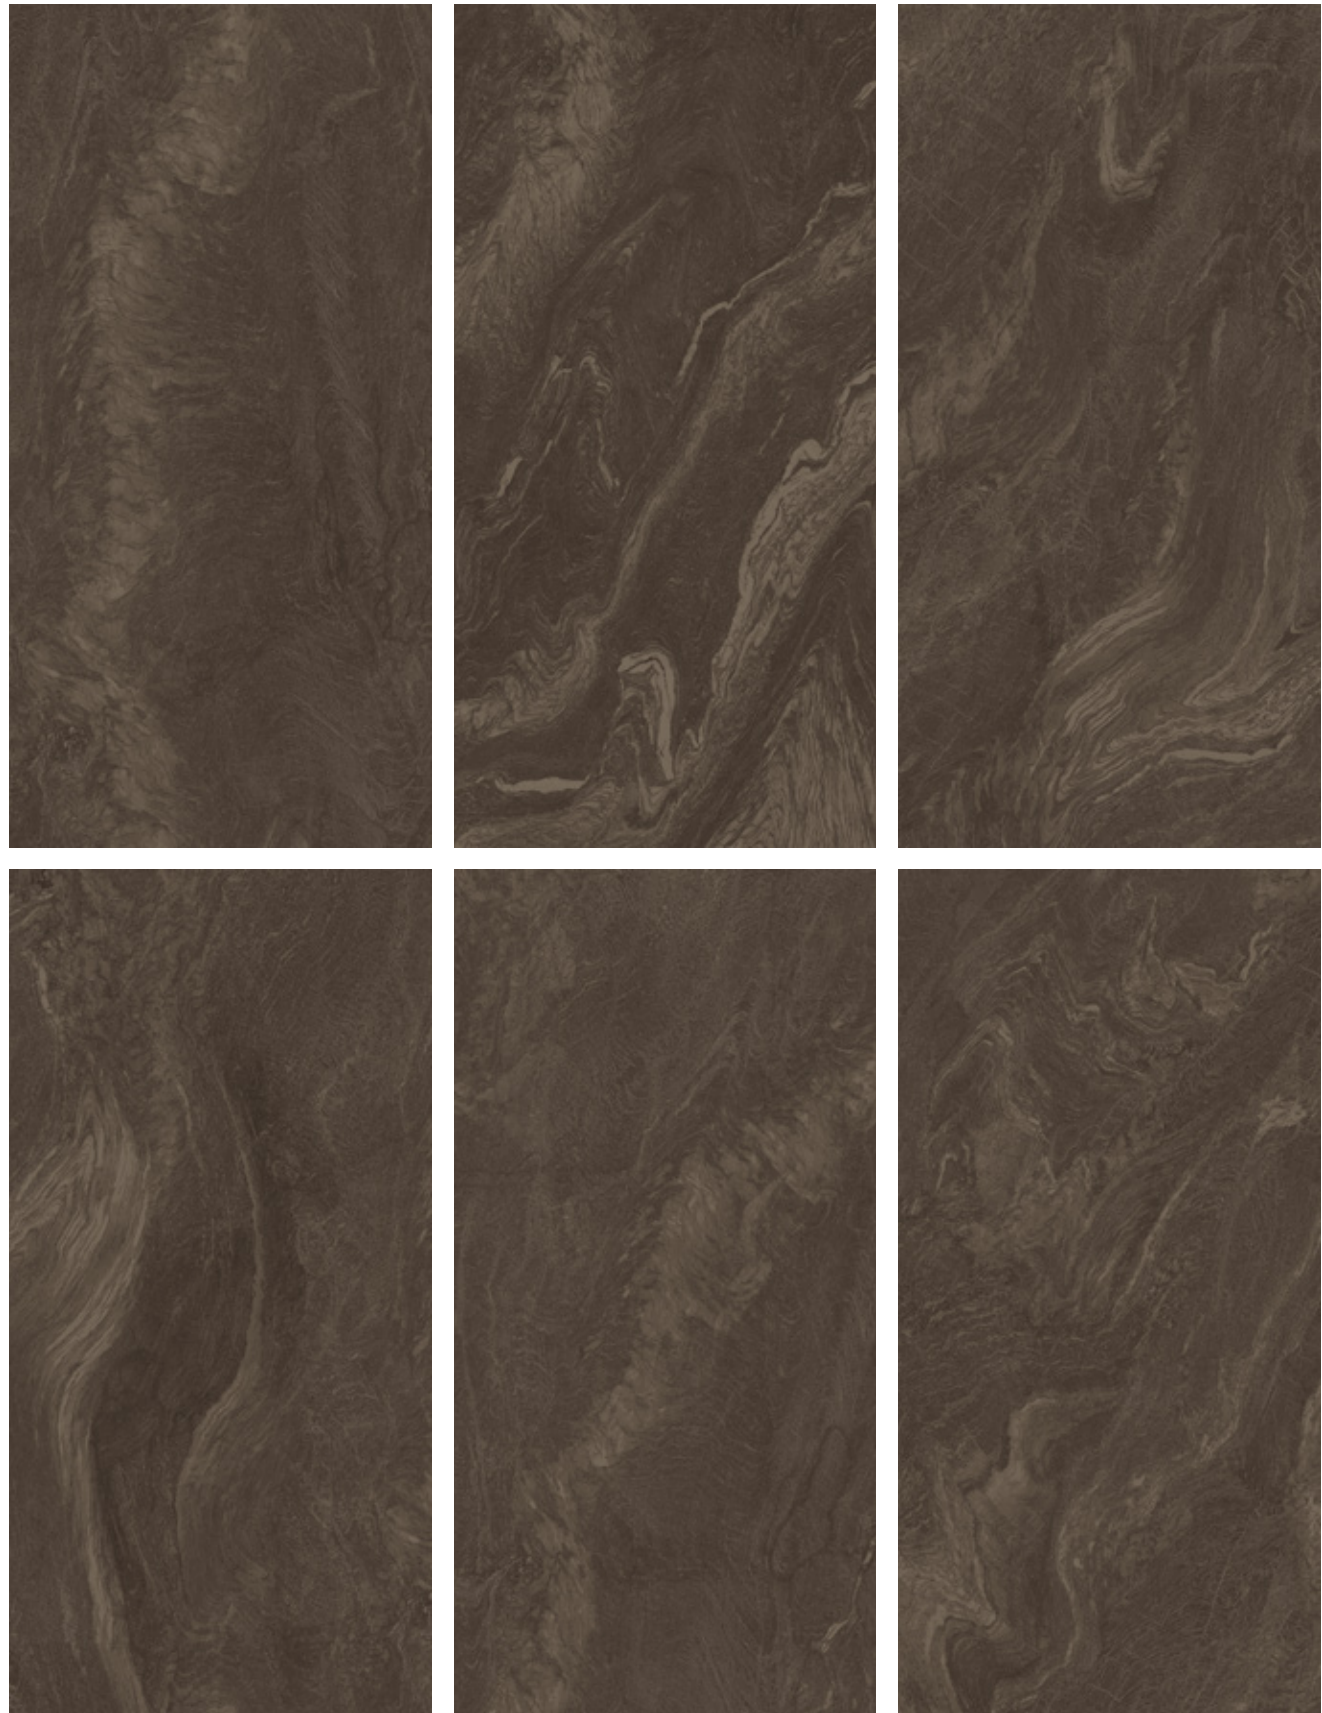

VICTORIA IVORY

▼
9MM MATT
▲
800X1600MM

VICTORIA GRAY

▼
9MM MATT
▲ 800X1600MM

VICTORIA BROWN

▼
9MM MATT
▲ 800X1600MM

SAND CREMA

▼
9MM
▲