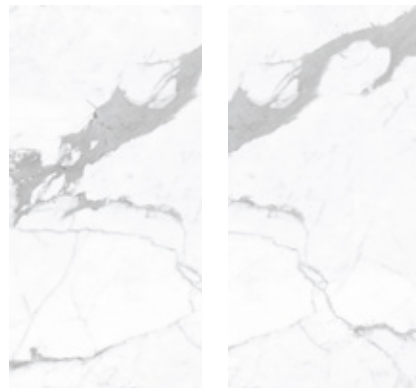

PEARL SATVARIO

▼
9MM GLOSSY
▲
800X1600MM

SATUARIO BIANCO

▼
9MM GLOSSY
▲
800X1600MM

BRECCIA AURORA

▼
9MM GLOSSY
▲
800X1600MM

CASTANO VIOLA*

▼
9MM GLOSSY
▲
800X1600MM