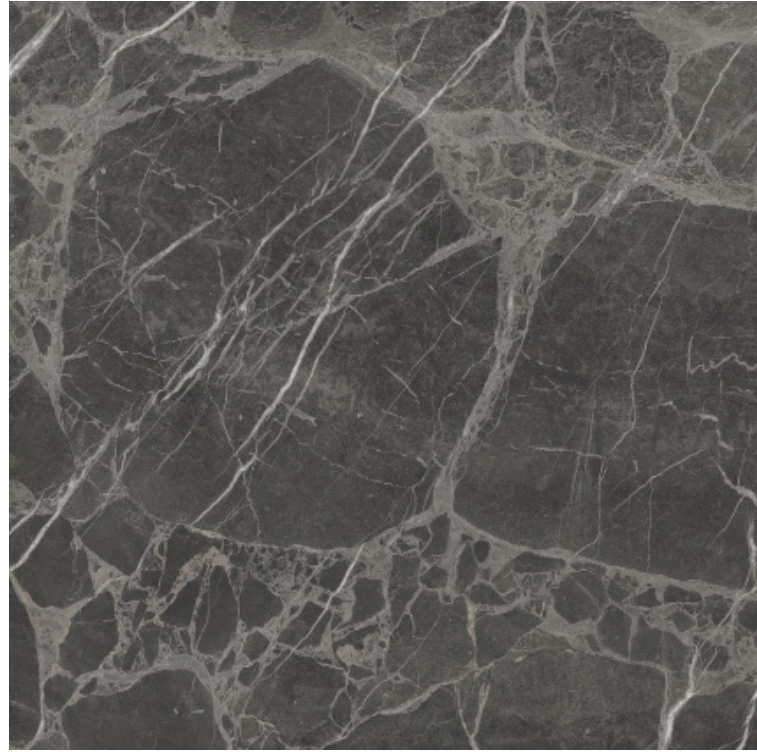

TORANTO BLACK*

▼
9MM GLOSSY
▲
1200X1200MM