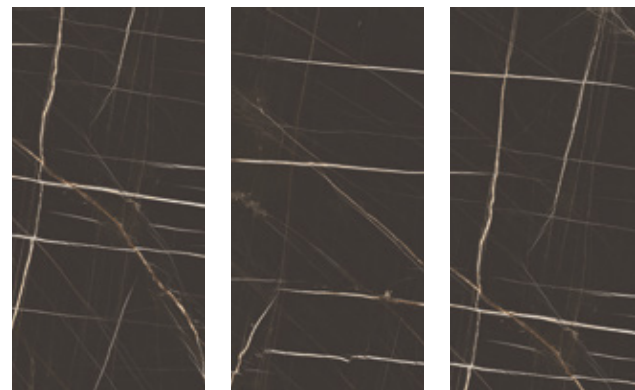

▼
9MM GLOSSY
▲
800X1600MM

REVERIE BROWN*