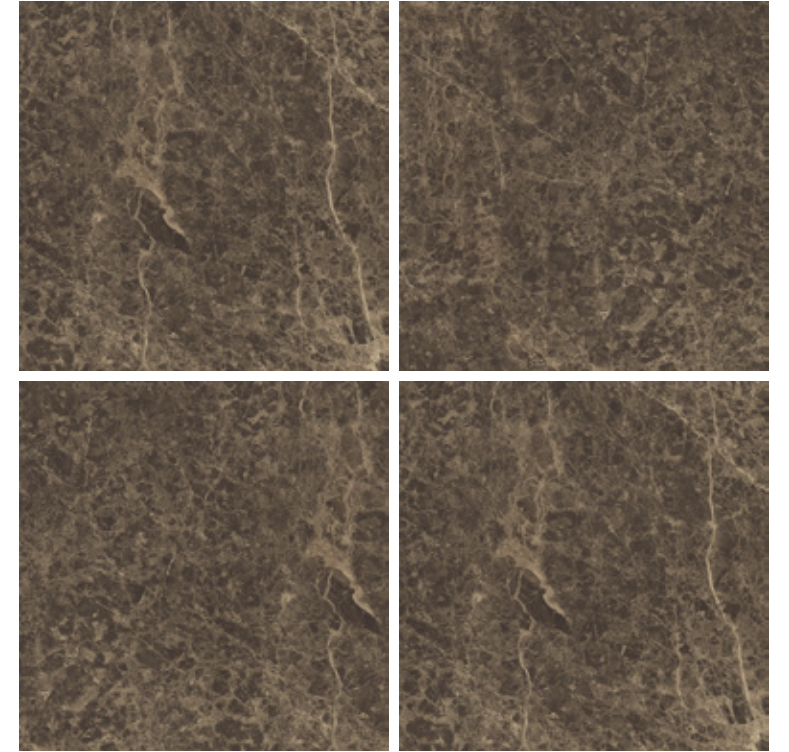

EMPRADOR COCCO*

▼
9MM GLOSSY
▲
1200X1200MM

POLO SATVARIO

▼
9MM GLOSSY
▲
1200X1200MM