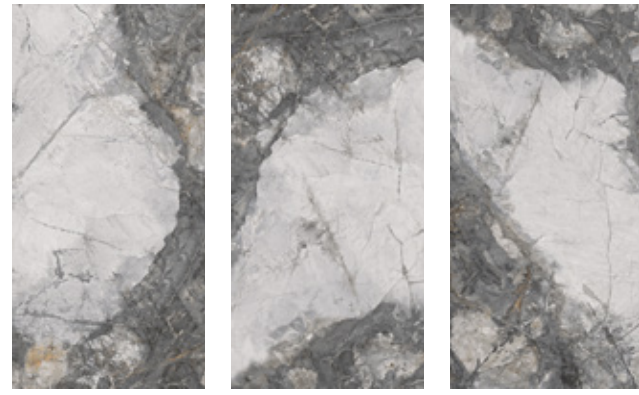

PIETRA IRON*

9MM

GLOSSY

800X1600MM

ONIX BEIGE

▼
9MM GLOSSY
▲
800X1600MM

BRECCIA STEEL

▼
9MM GLOSSY
▲
800X1600MM