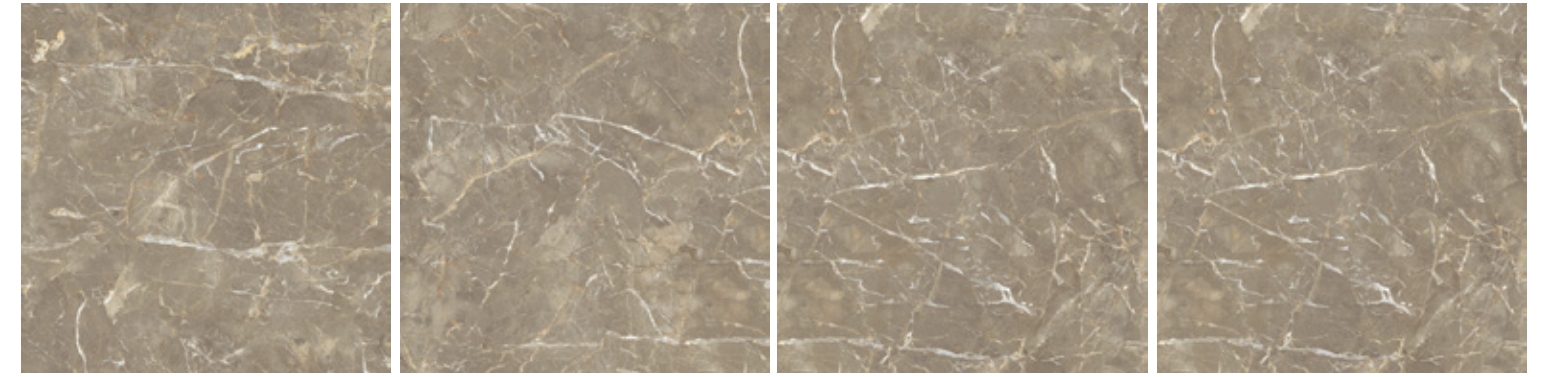

BOTTOCHINO FLITO

▼
9MM GLOSSY
▲
1200X1200MM

BRECCIA GOLD

▼
9MM GLOSSY
▲
1200X1200MM

EMPRADOR PINK

▼
9MM GLOSSY
▲
1200X1200MM

MARMOS CIDER

▼
9MM GLOSSY
▲
1200X1200MM