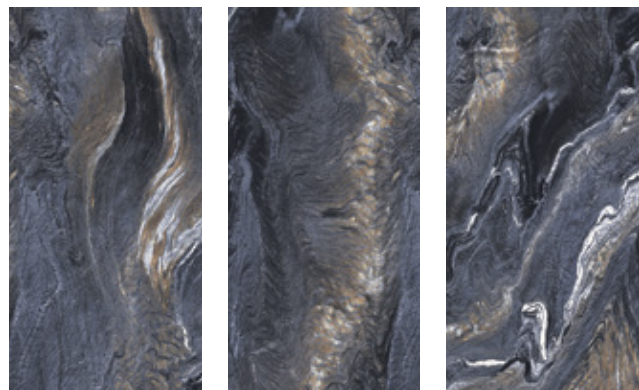

TECHNO
MARBLE

GEM
COLLECTION

800
X1600**MM**

GLOSSY

NERO VOLCANO

▼
9MM GLOSSY
▲ 800X1600MM

BRAZILLIAN BLUE*

▼
9MM GLOSSY
▲ 800X1600MM