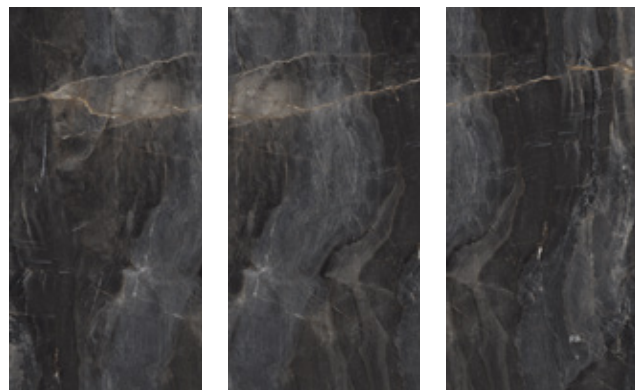

ROCK BROWN

▼
9MM GLOSSY
▲
800X1600MM

TRAVERTINO LIGHT

▼
9MM GLOSSY
▲
800X1600MM

DORATO BLACK*

▼
9MM GLOSSY
▲
800X1600MM

PIETRA BROWN*

▼
9MM GLOSSY
▲
800X1600MM