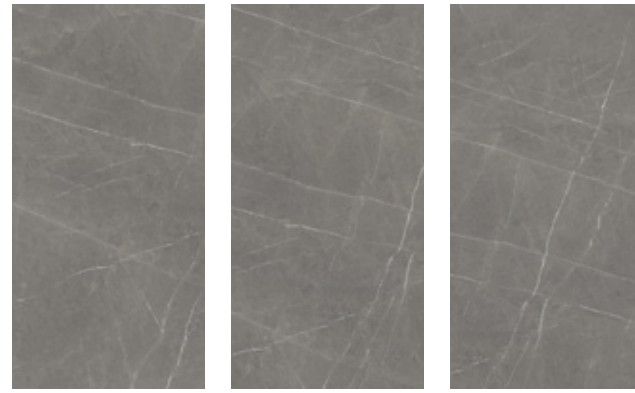

CALACUTTA PINK

▼
9MM GLOSSY
▲ 800X1600MM

PIETRA THUNDER

▼
9MM GLOSSY
▲
800X1600MM

PIETRA SILVER

▼
9MM GLOSSY
▲
800X1600MM

ARMANI GOLD*

▼
9MM GLOSSY
▲
800X1600MM