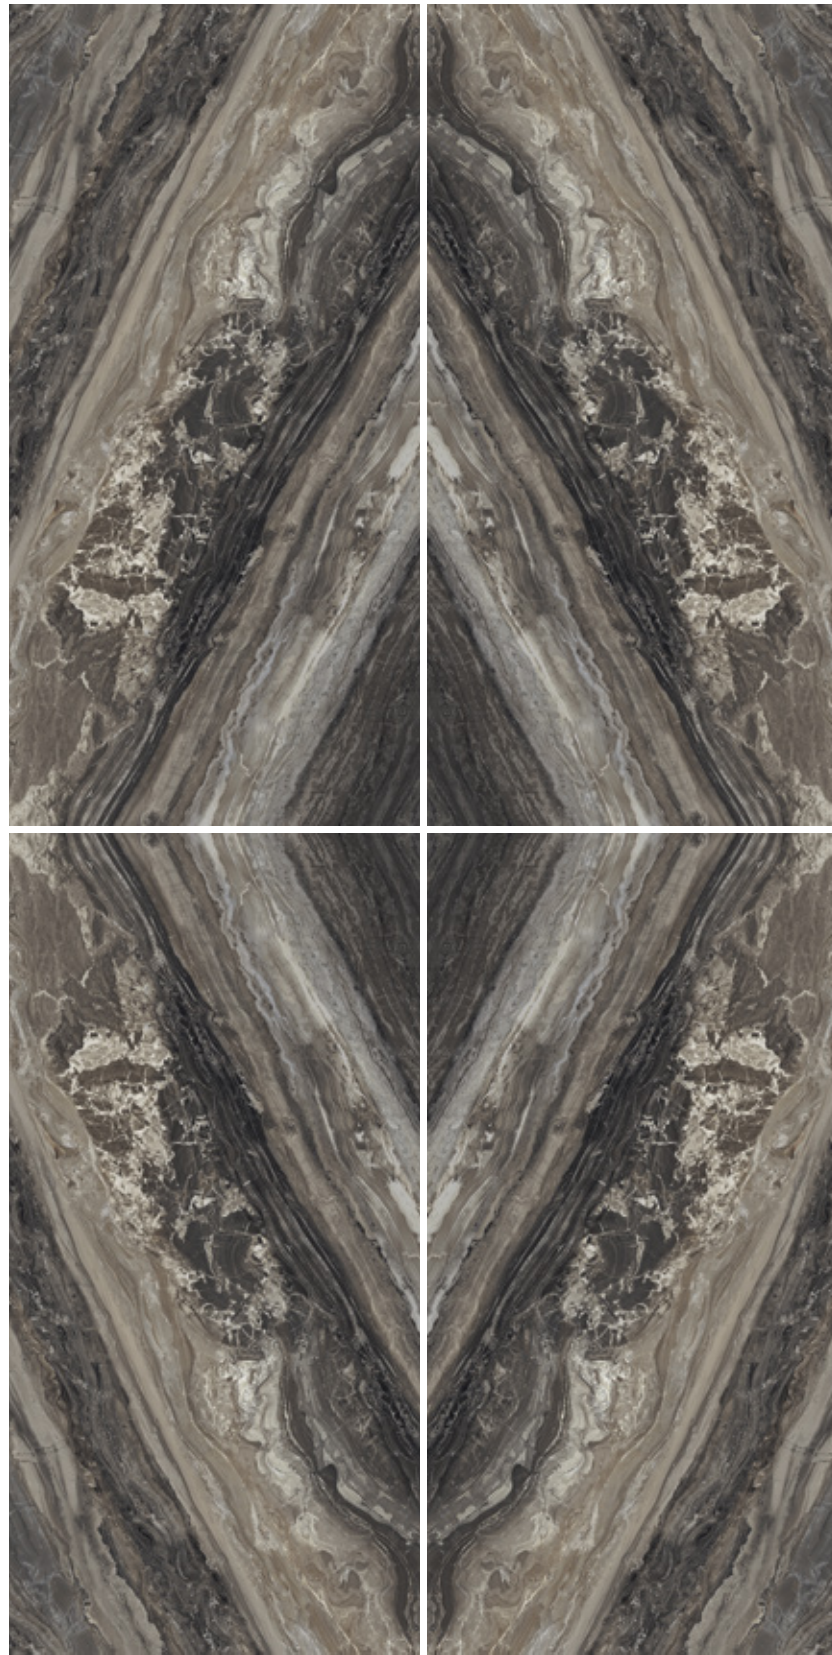

GOLDEN PORTORO*

▼
9MM GLOSSY
▲
800X1600MM

BRECCIA FANTASTIC

▼
9MM GLOSSY
▲
800X1600MM

LAWA*

▼
9MM GLOSSY
▲
800X1600MM

BRECCIA SANDY BOOK MATCH

▼
9MM GLOSSY
▲
800X1600MM