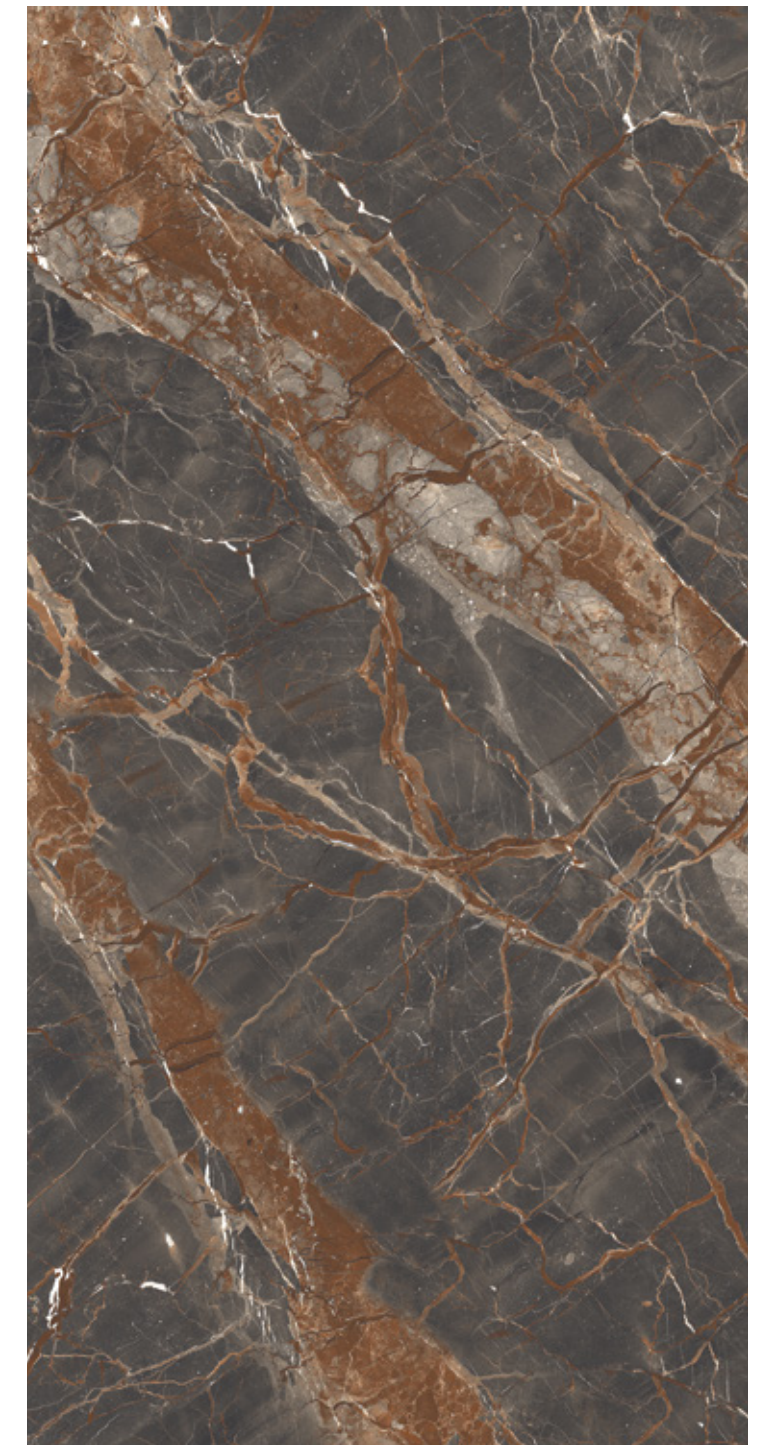

PEARL SATVARIO

▼
9MM GLOSSY
▲
800X1600MM

SATUARIO BIANCO

▼
9MM GLOSSY
▲
800X1600MM

BRECCIA AURORA

▼
9MM GLOSSY
▲
800X1600MM

CASTANO VIOLA*

▼
9MM GLOSSY
▲
800X1600MM