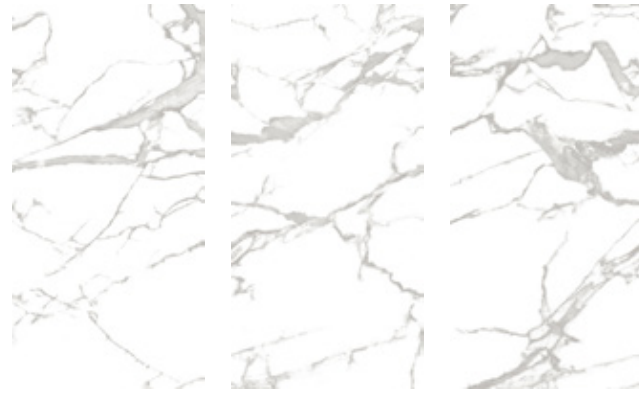

ESTELLO

▼
9MM GLOSSY
▲
800X1600MM

NOVA CRYSTAL

▼
9MM GLOSSY
▲
800X1600MM

ROCK CHOFFER

▼
9MM GLOSSY
▲
800X1600MM

BLACK PORTORO*

▼
9MM GLOSSY
▲
800X1600MM