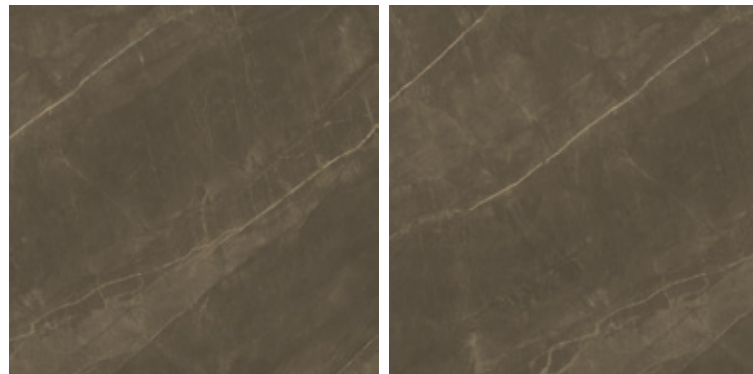

800X1600MM

seron
we reinvent marble

TECHNO
MARBLE

GEM
COLLECTION

1200
X1200**MM**

GLOSSY

ARMANI BRONZE*

ARMANI SILVER