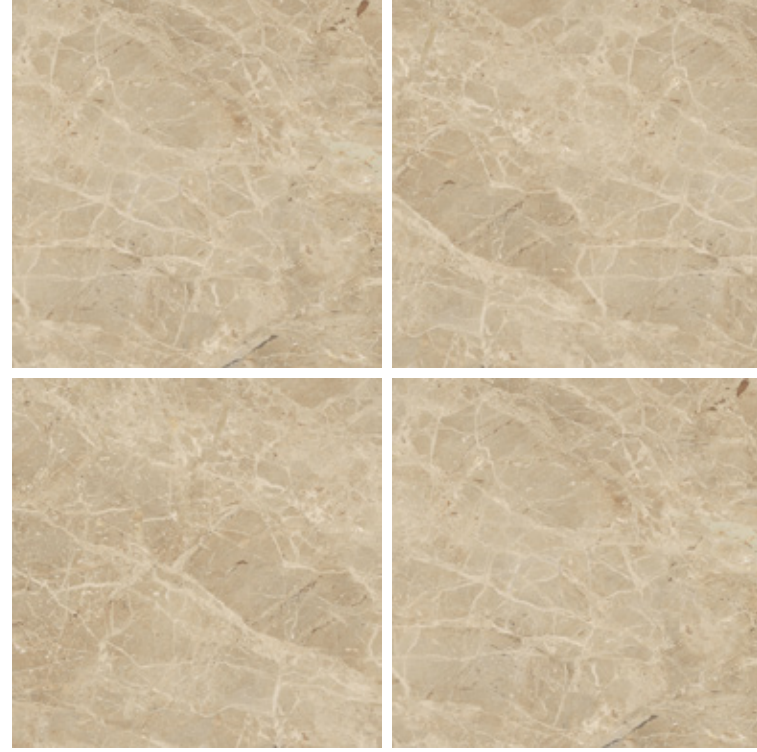

CHAMPIAN BEIGE

▼
9MM GLOSSY
▲
1200X1200MM

MADONA GREY

▼
9MM GLOSSY
▲
1200X1200MM