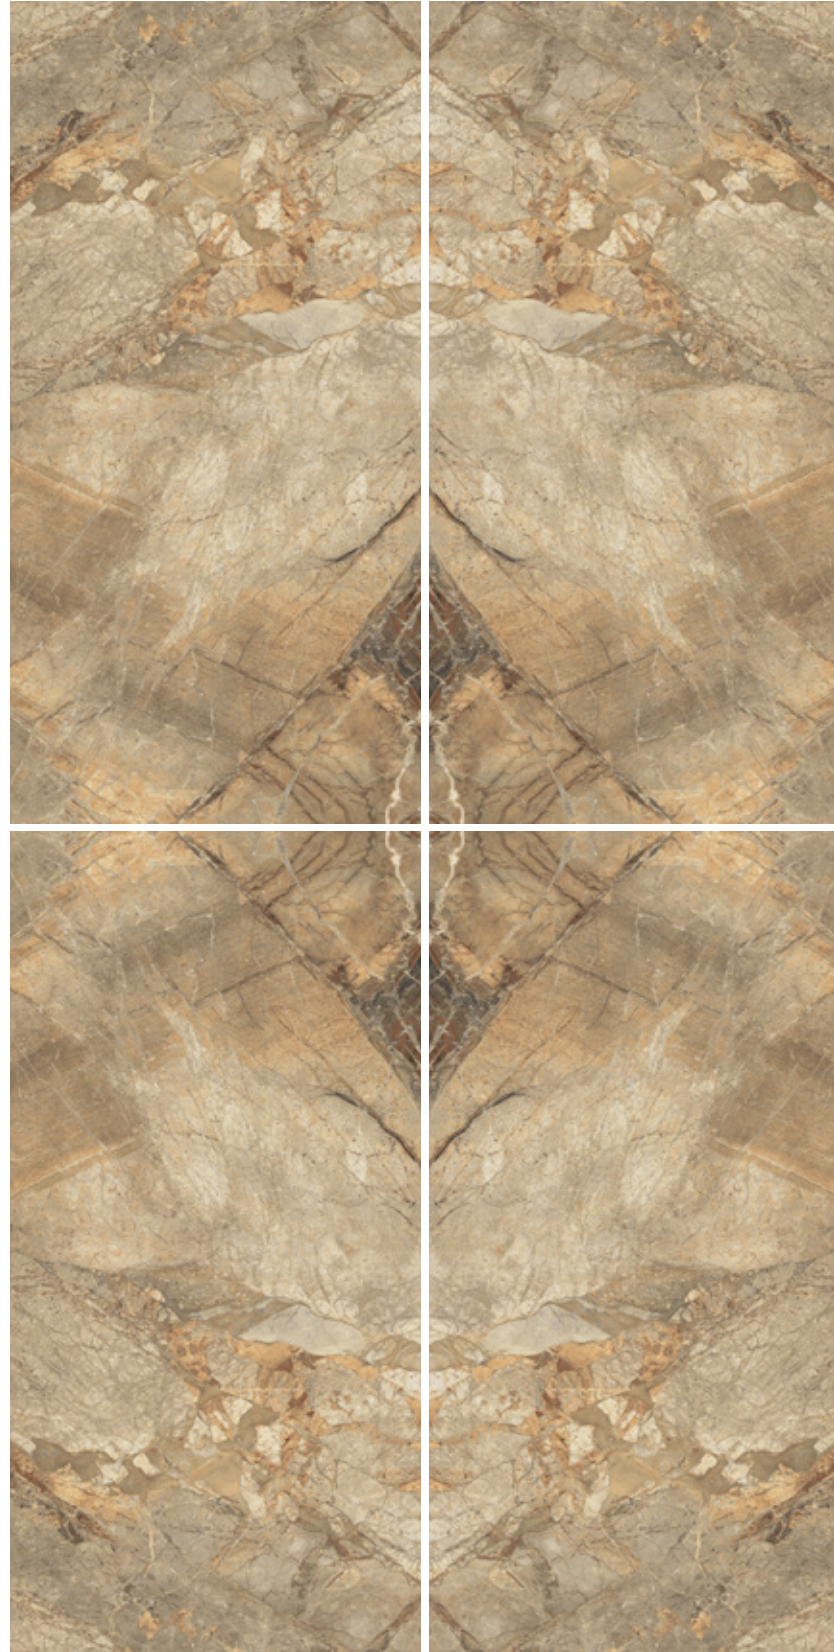

BRECCIA SANDY BOOK MATCH

▼
9MM GLOSSY
▲
800X1600MM