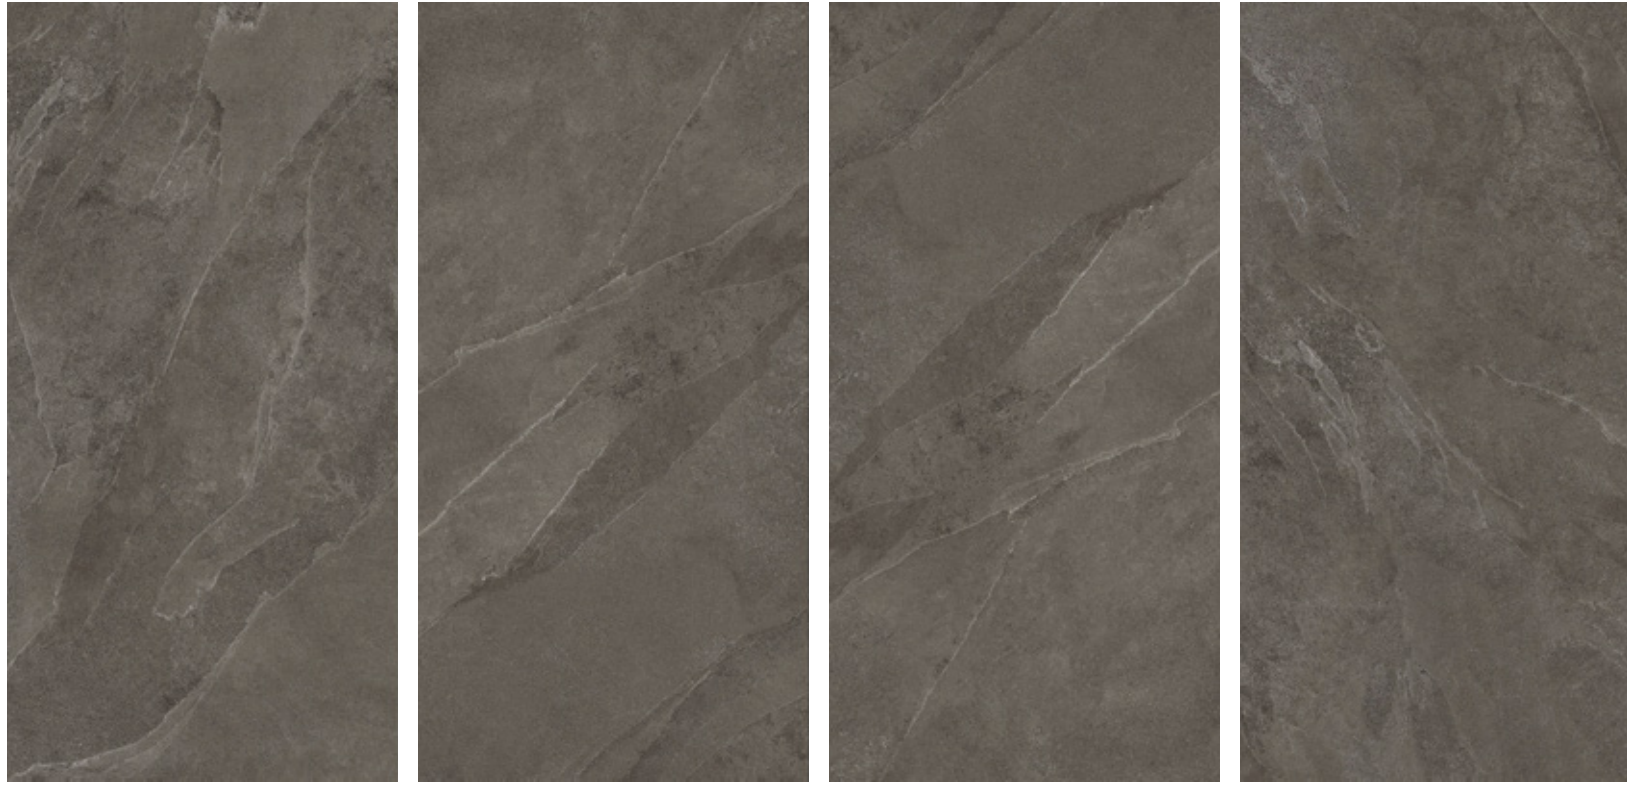

SAND RHINO

▼
9MM MATT
▲
800X1600MM

GRIGEO DARK

▼
9MM
▲

MATT
800X1600MM

GRIGEO LIGHT

▼
9MM
▲

MATT
800X1600MM