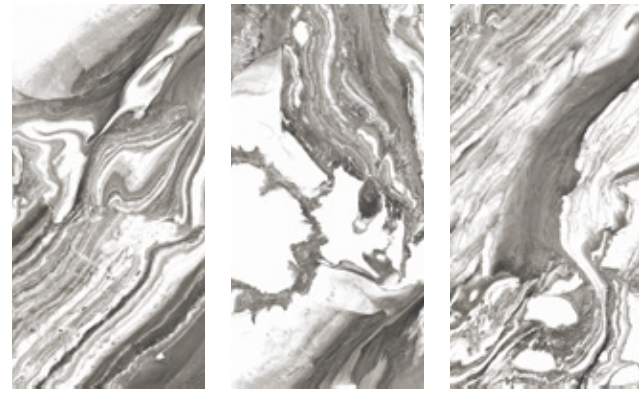

NERO VOLCANO

▼
9MM GLOSSY
▲ 800X1600MM

BRAZILLIAN BLUE*

▼
9MM GLOSSY
▲ 800X1600MM