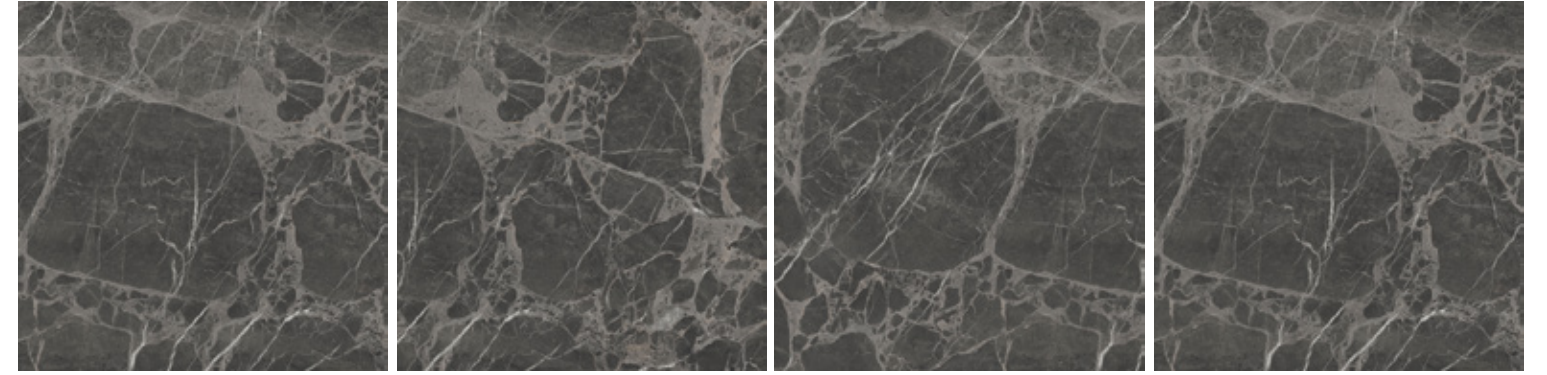

BURBERRY BEIGE

▼
9MM GLOSSY
▲
1200X1200MM

TORANTO BLACK*

▼
9MM GLOSSY
▲
1200X1200MM

seron
we reinvent marble

TECHNO
MARBLE

URBANA

COLLECTION