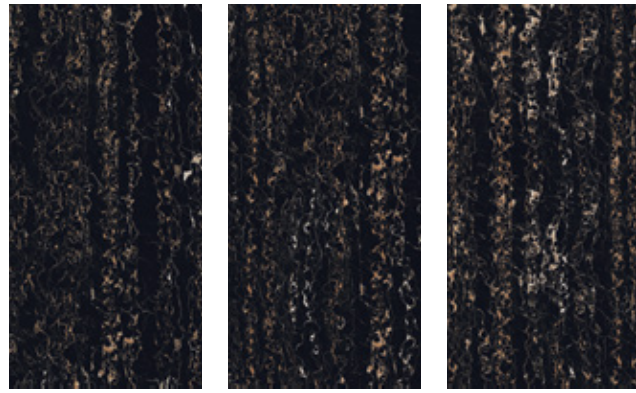

DALLAS GRAY

▼
9MM GLOSSY
▲
800X1600MM

CALACUTTA CREMA

▼
9MM GLOSSY
▲
800X1600MM

TURKISH

▼
9MM GLOSSY
▲
800X1600MM

OPERA IVORY

▼
9MM GLOSSY
▲
800X1600MM