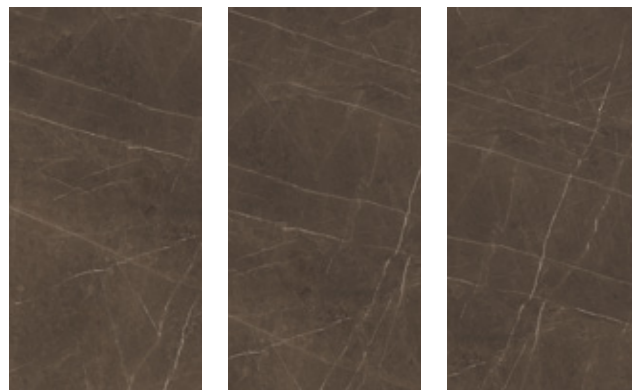

ROCK BROWN

▼
9MM GLOSSY
▲
800X1600MM

TRAVERTINO LIGHT

▼
9MM GLOSSY
▲
800X1600MM

DORATO BLACK*

▼
9MM GLOSSY
▲
800X1600MM

PIETRA BROWN*

▼
9MM GLOSSY
▲
800X1600MM