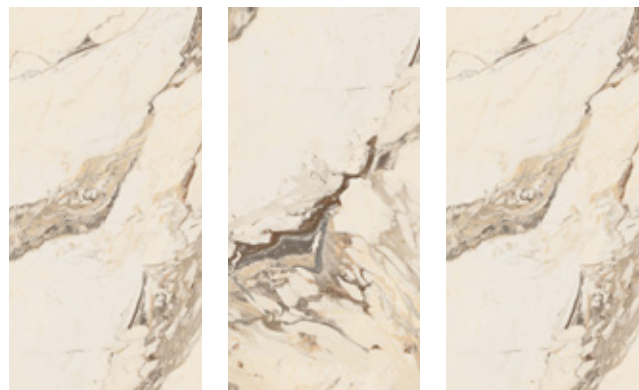

CALACUTTA CREMA

▼
9MM GLOSSY
▲
800X1600MM