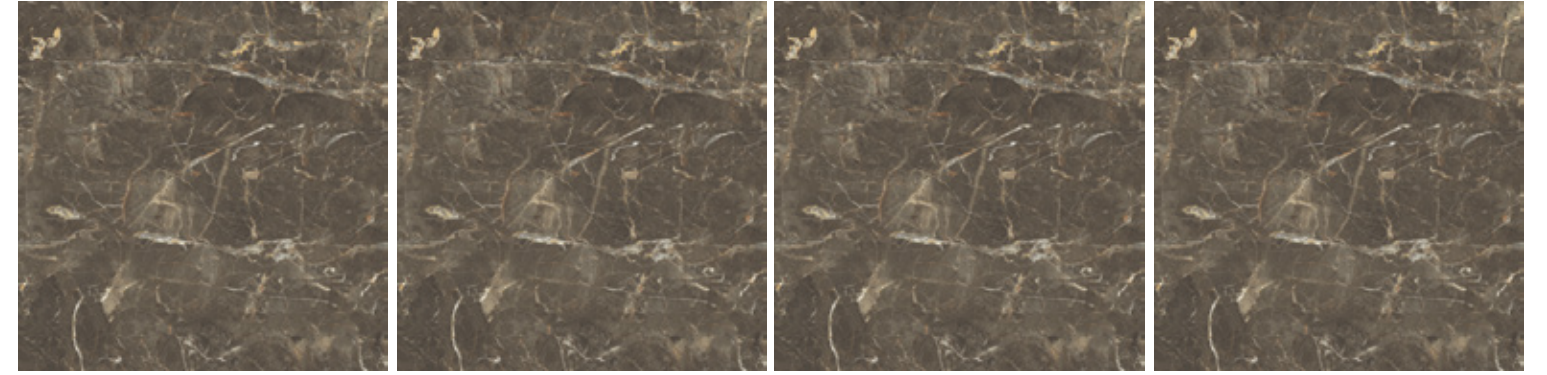

DYNA WAVE

▼
9MM GLOSSY
▲
1200X1200MM

GALAXY IVORY

▼
9MM GLOSSY
▲
1200X1200MM

MARMOS RUST*

▼
9MM GLOSSY
▲
1200X1200MM

TURKISH WHITE

▼
9MM GLOSSY
▲
1200X1200MM