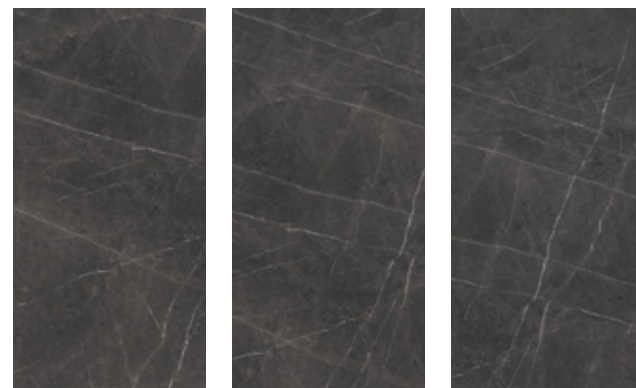

PIETRA IRON*

9MM

GLOSSY

800X1600MM

ONIX BEIGE

▼
9MM GLOSSY
▲
800X1600MM

BRECCIA STEEL

▼
9MM GLOSSY
▲
800X1600MM