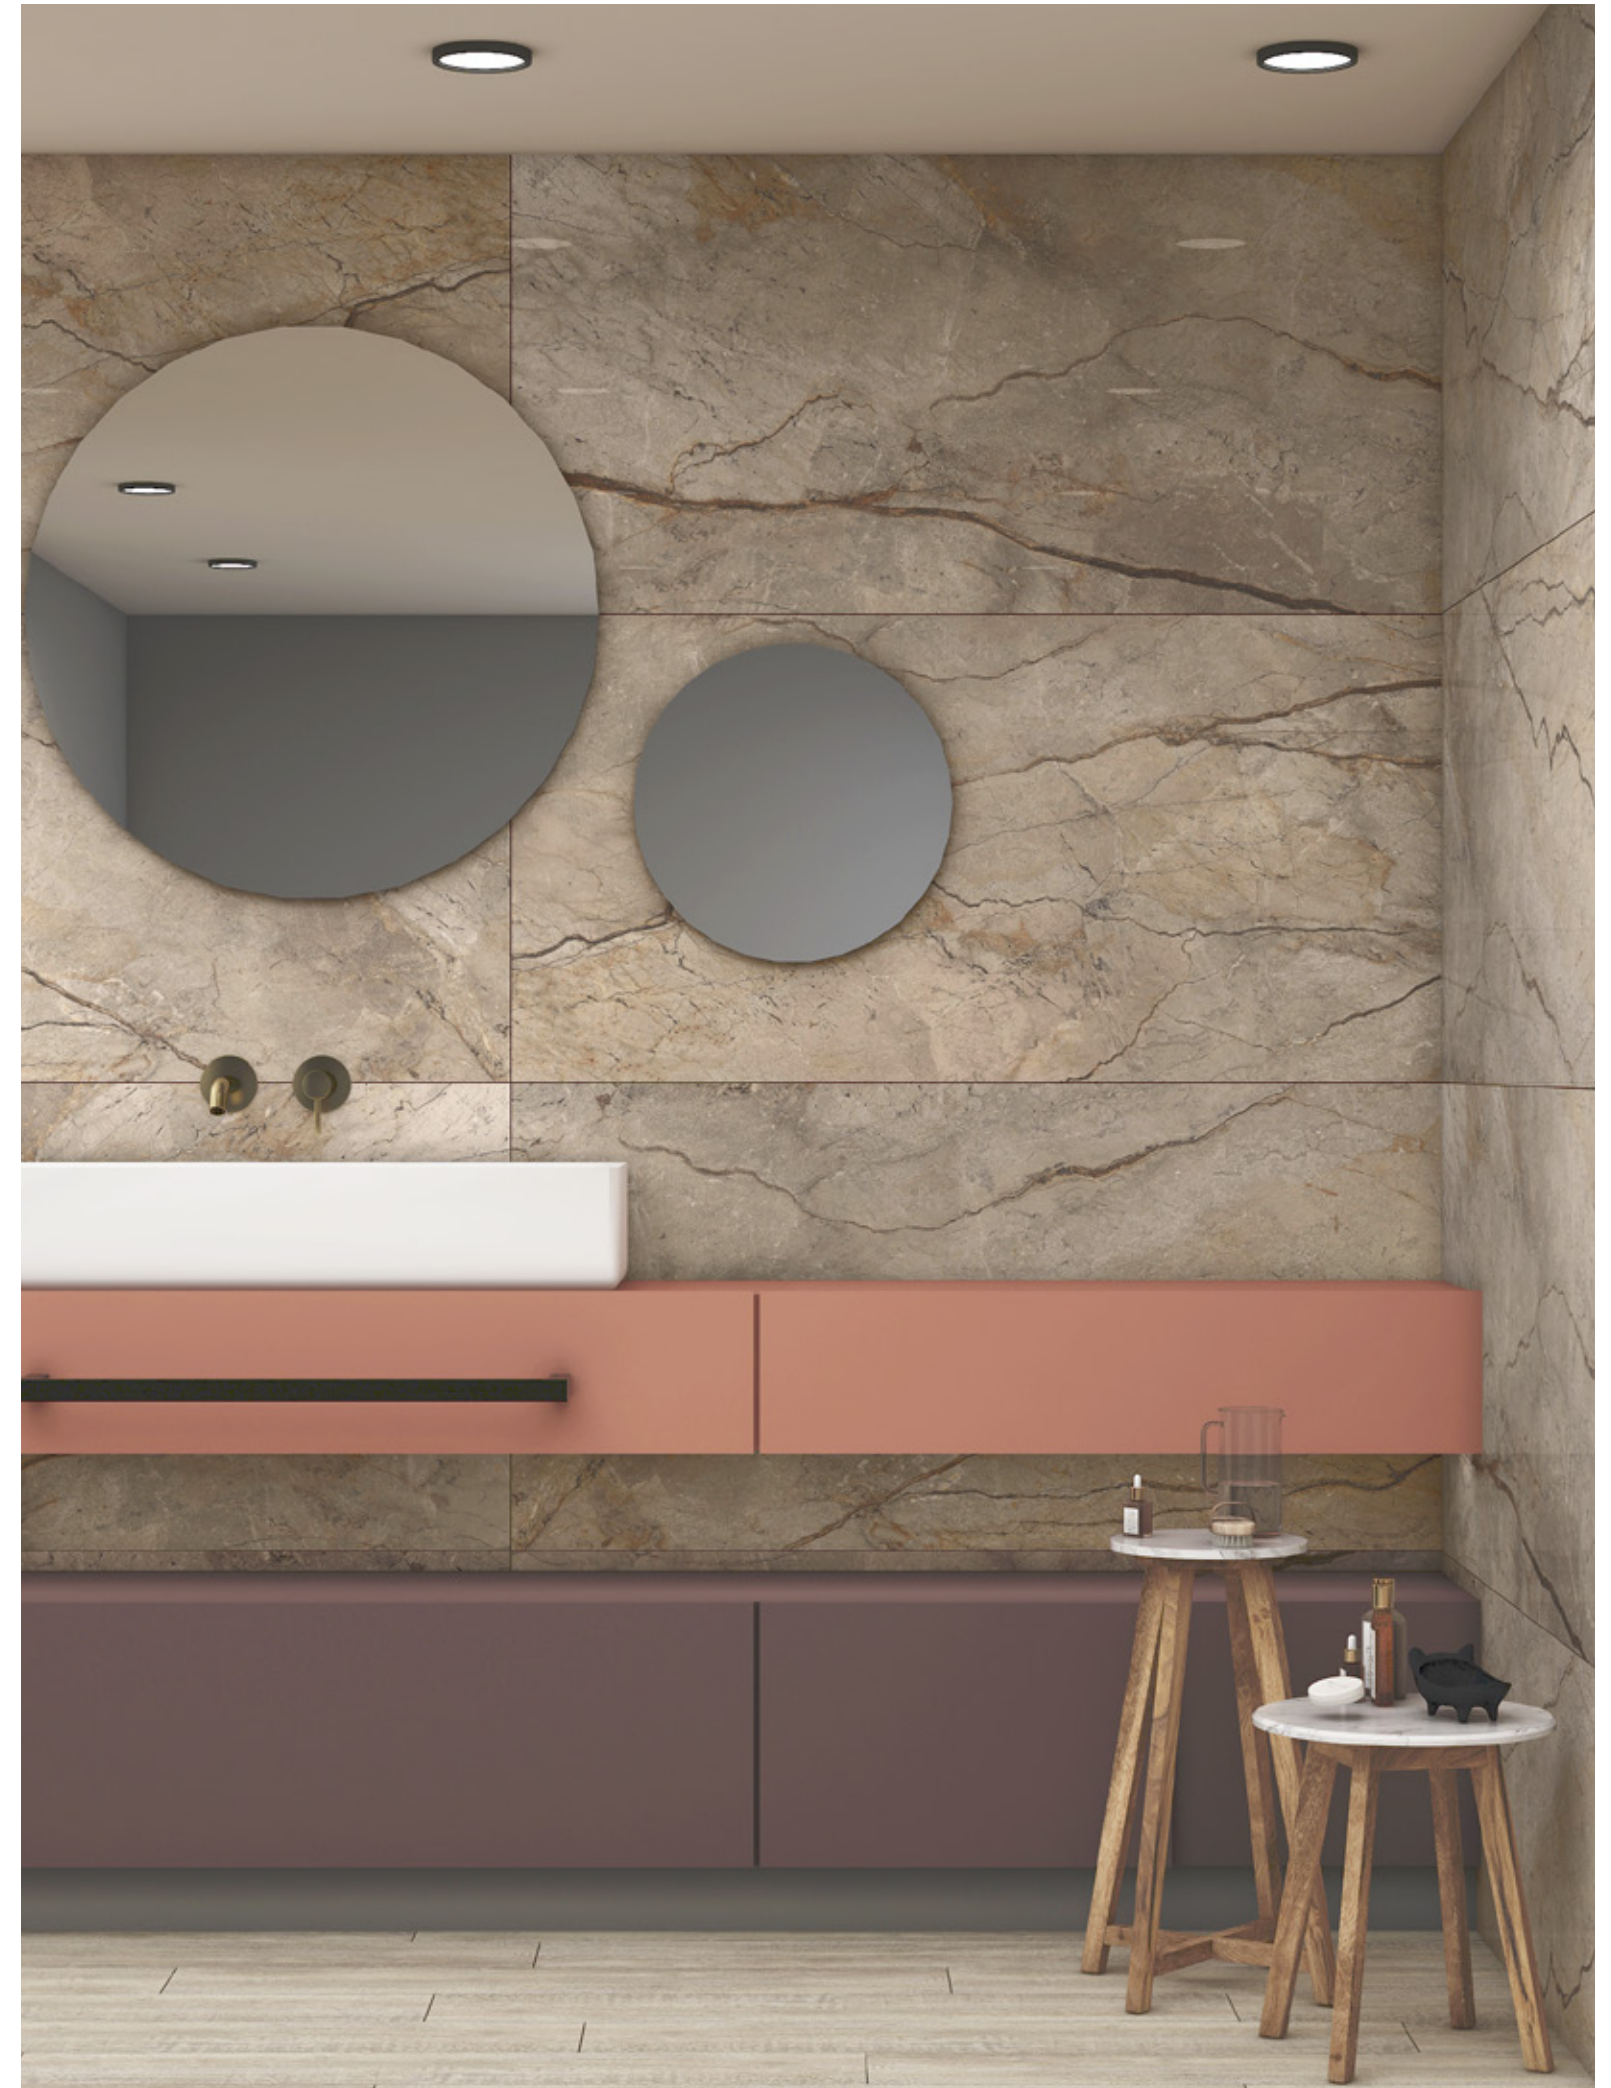

BRECCIA BEIGE

9MM

GLOSSY

800X1600MM

PIETRA CLOUD

▼
9MM GLOSSY
▲
800X1600MM

TEMPTATION GREY

▼
9MM GLOSSY
▲
800X1600MM