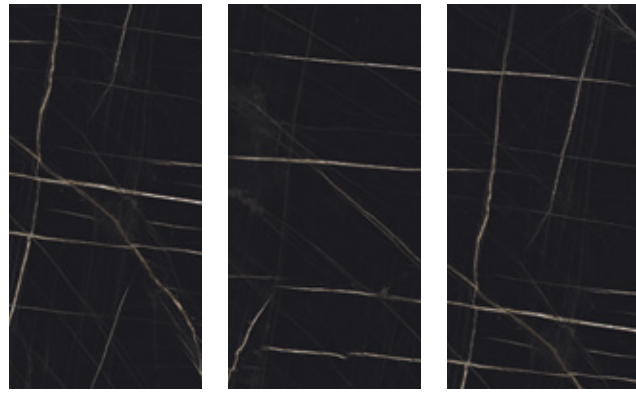

CALACUTTA PINK

▼
9MM GLOSSY
▲ 800X1600MM

PIETRA THUNDER

▼
9MM GLOSSY
▲
800X1600MM

PIETRA SILVER

▼
9MM GLOSSY
▲
800X1600MM

ARMANI GOLD*

▼
9MM GLOSSY
▲
800X1600MM