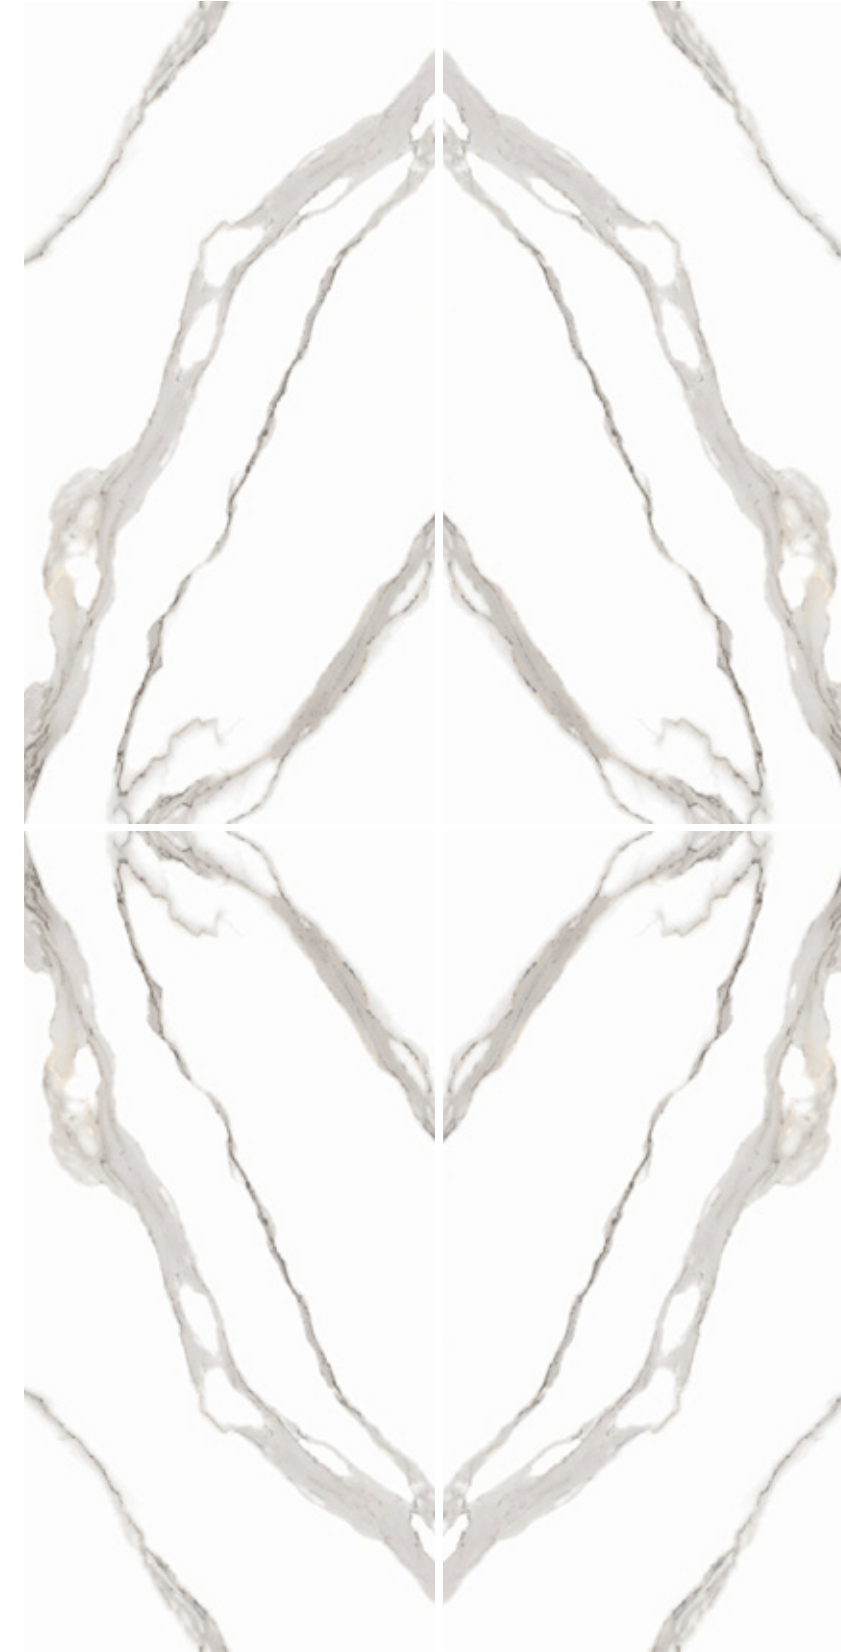

GOLDEN PORTORO*

▼
9MM GLOSSY
▲
800X1600MM

BRECCIA FANTASTIC

▼
9MM GLOSSY
▲
800X1600MM

LAWA*

▼
9MM GLOSSY
▲
800X1600MM

BRECCIA SANDY BOOK MATCH

▼
9MM GLOSSY
▲
800X1600MM