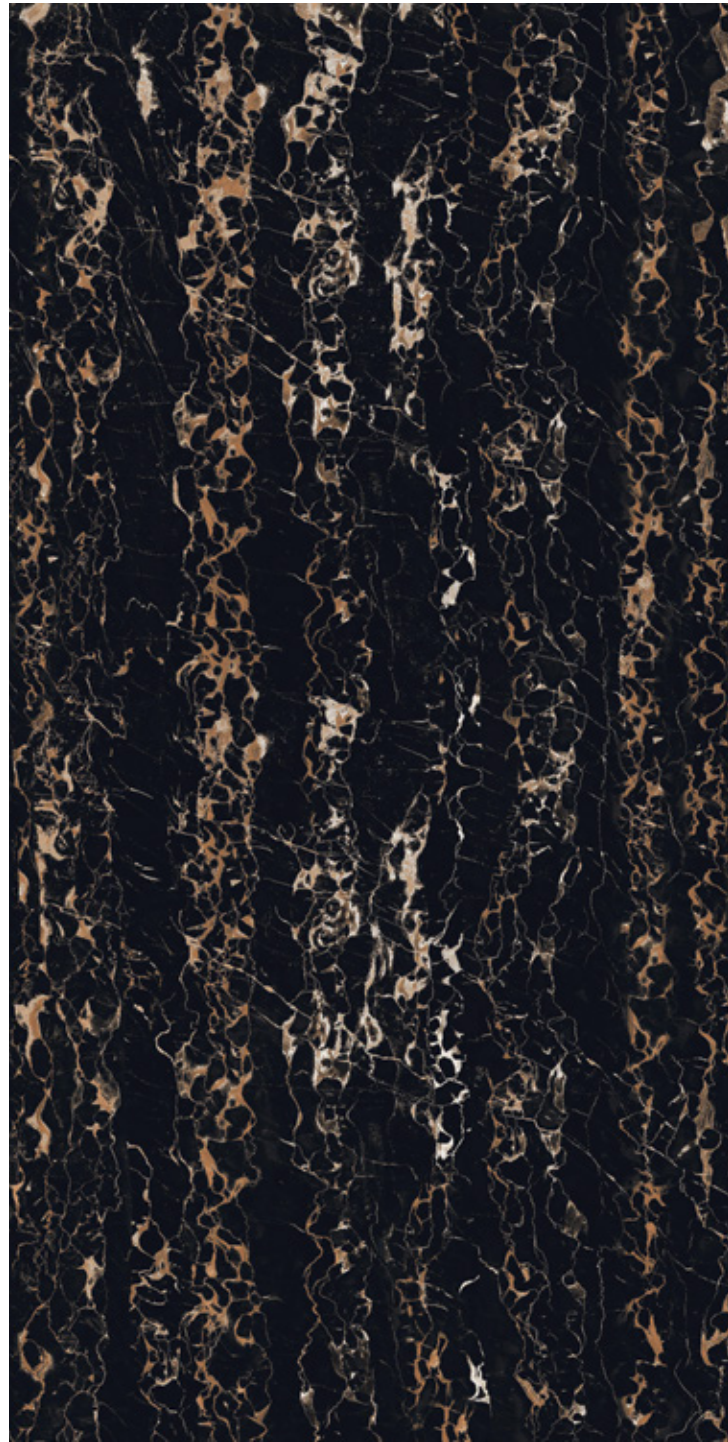

▼
9MM GLOSSY
▲
800X1600MM