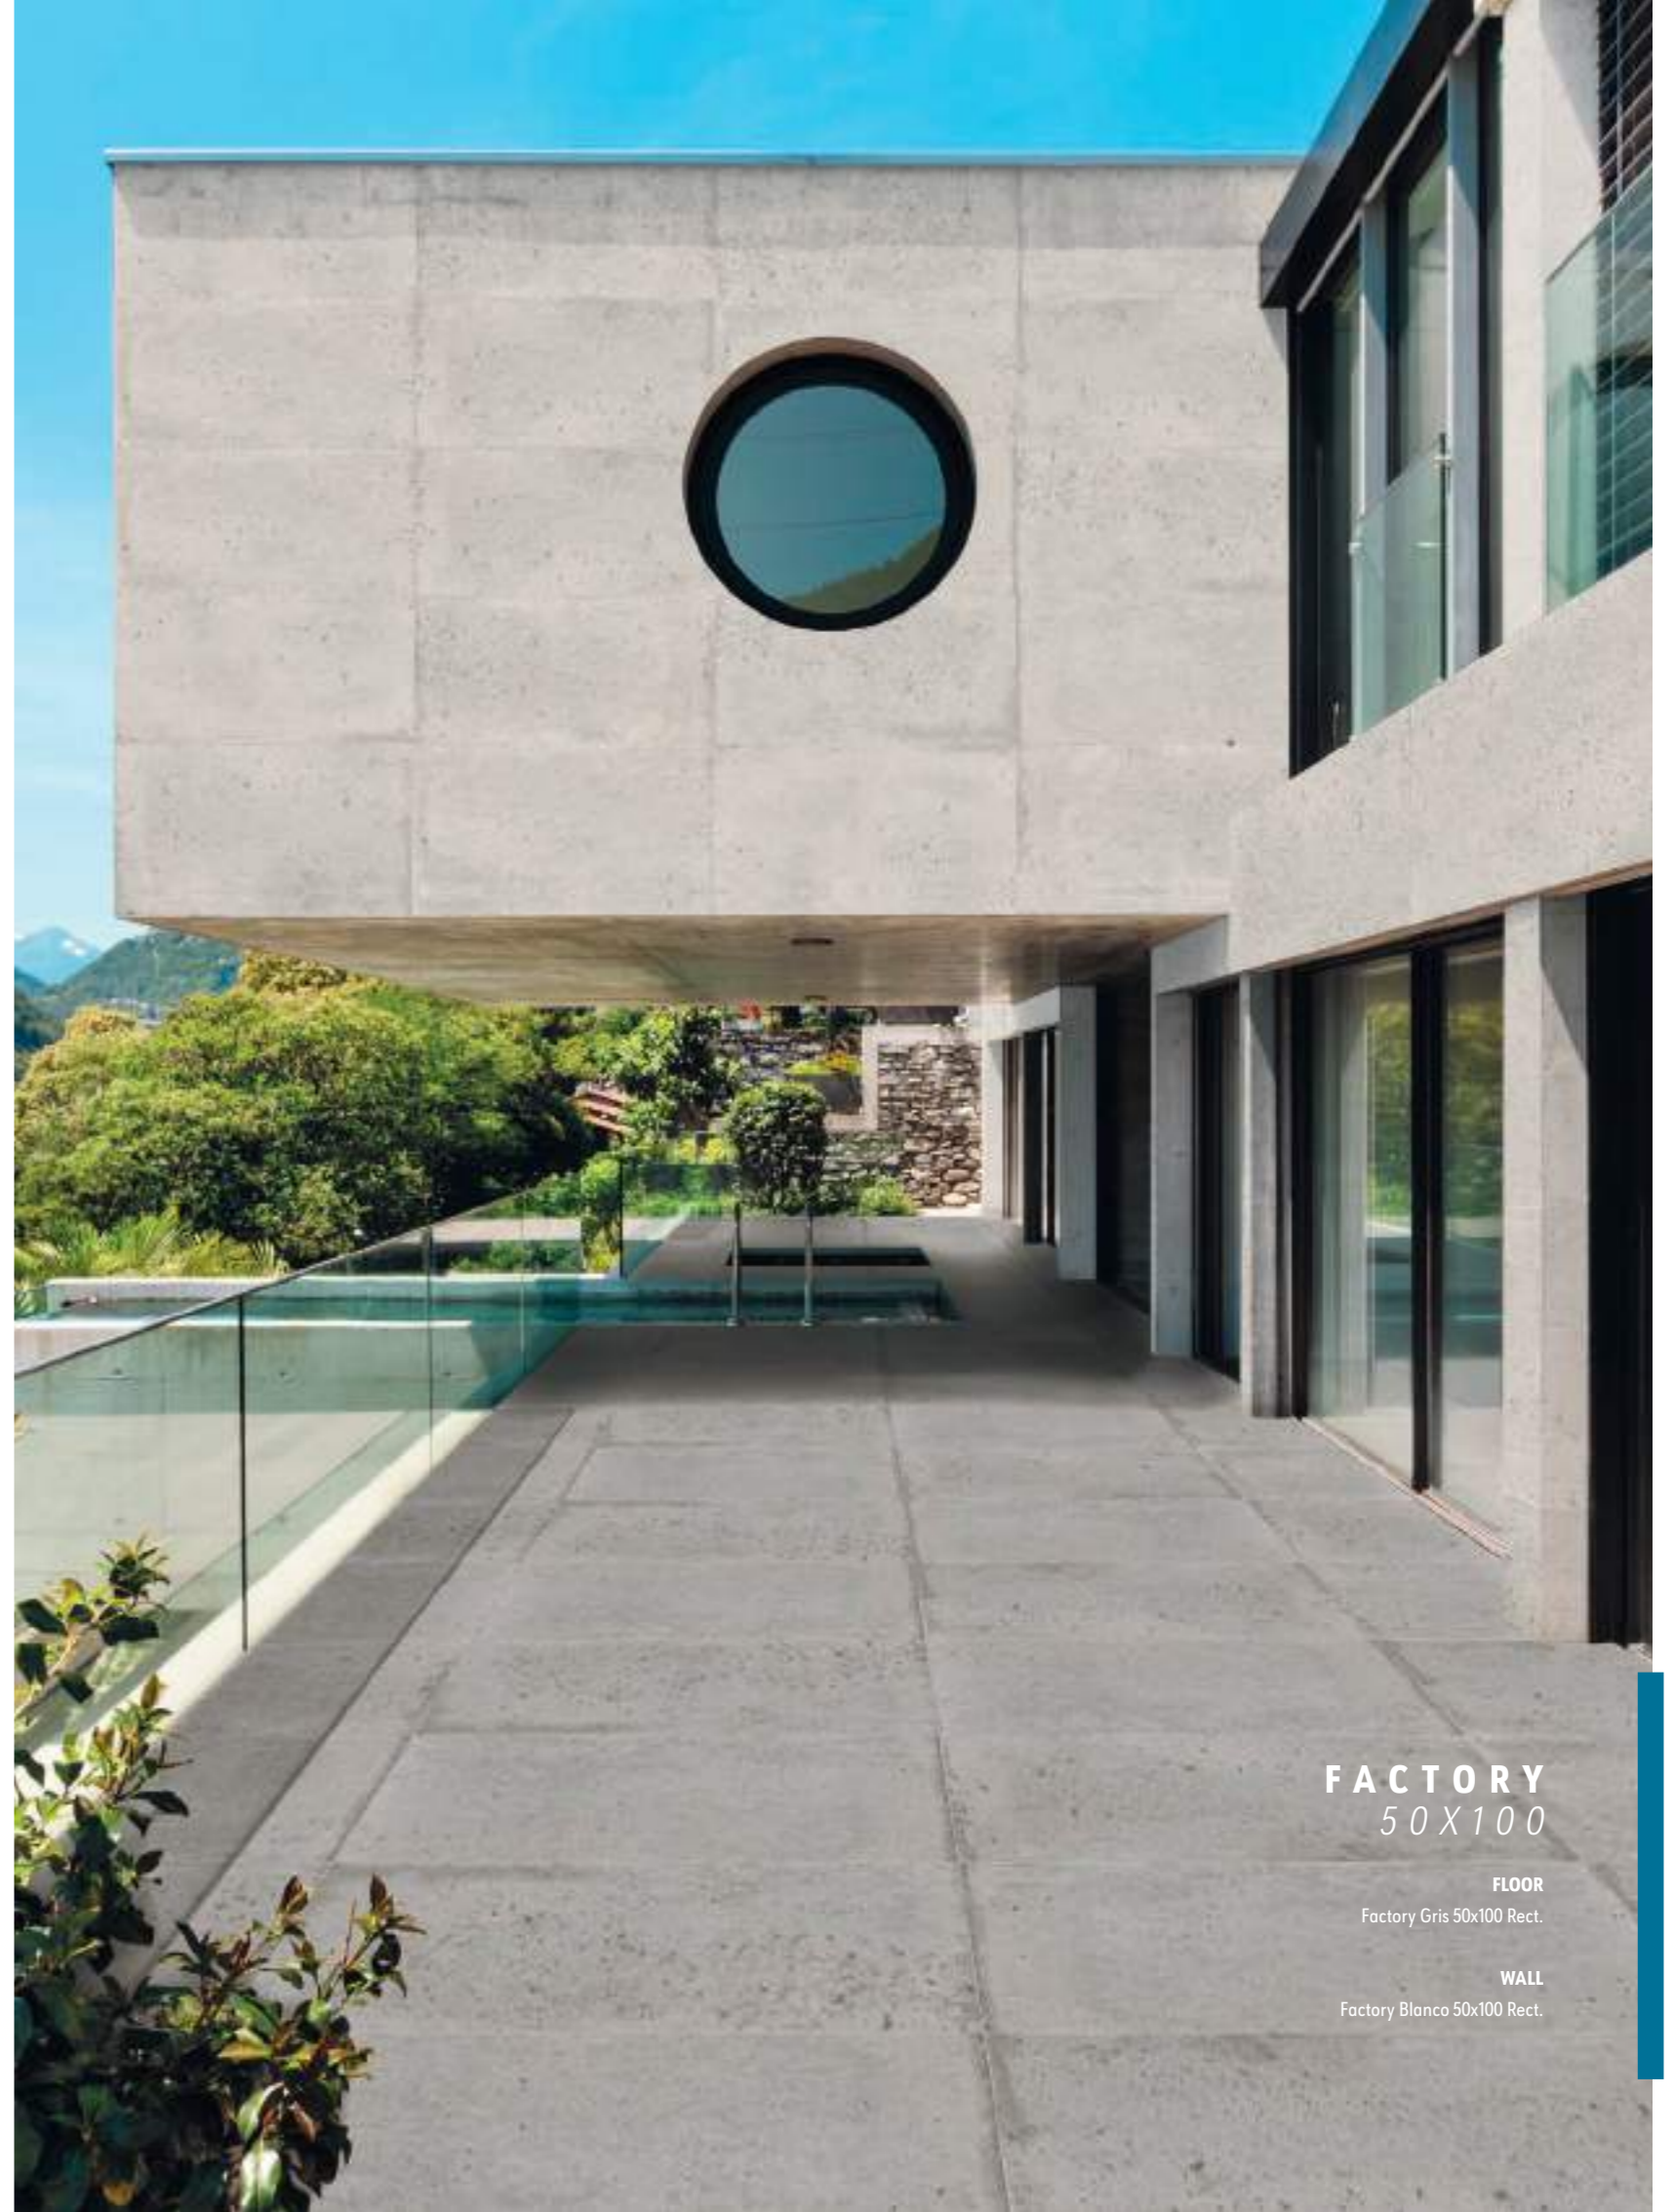

FACTORY
50 X 100

FLOOR
Factory Gris 50x100 Rect.

WALL
Factory Blanco 50x100 Rect.