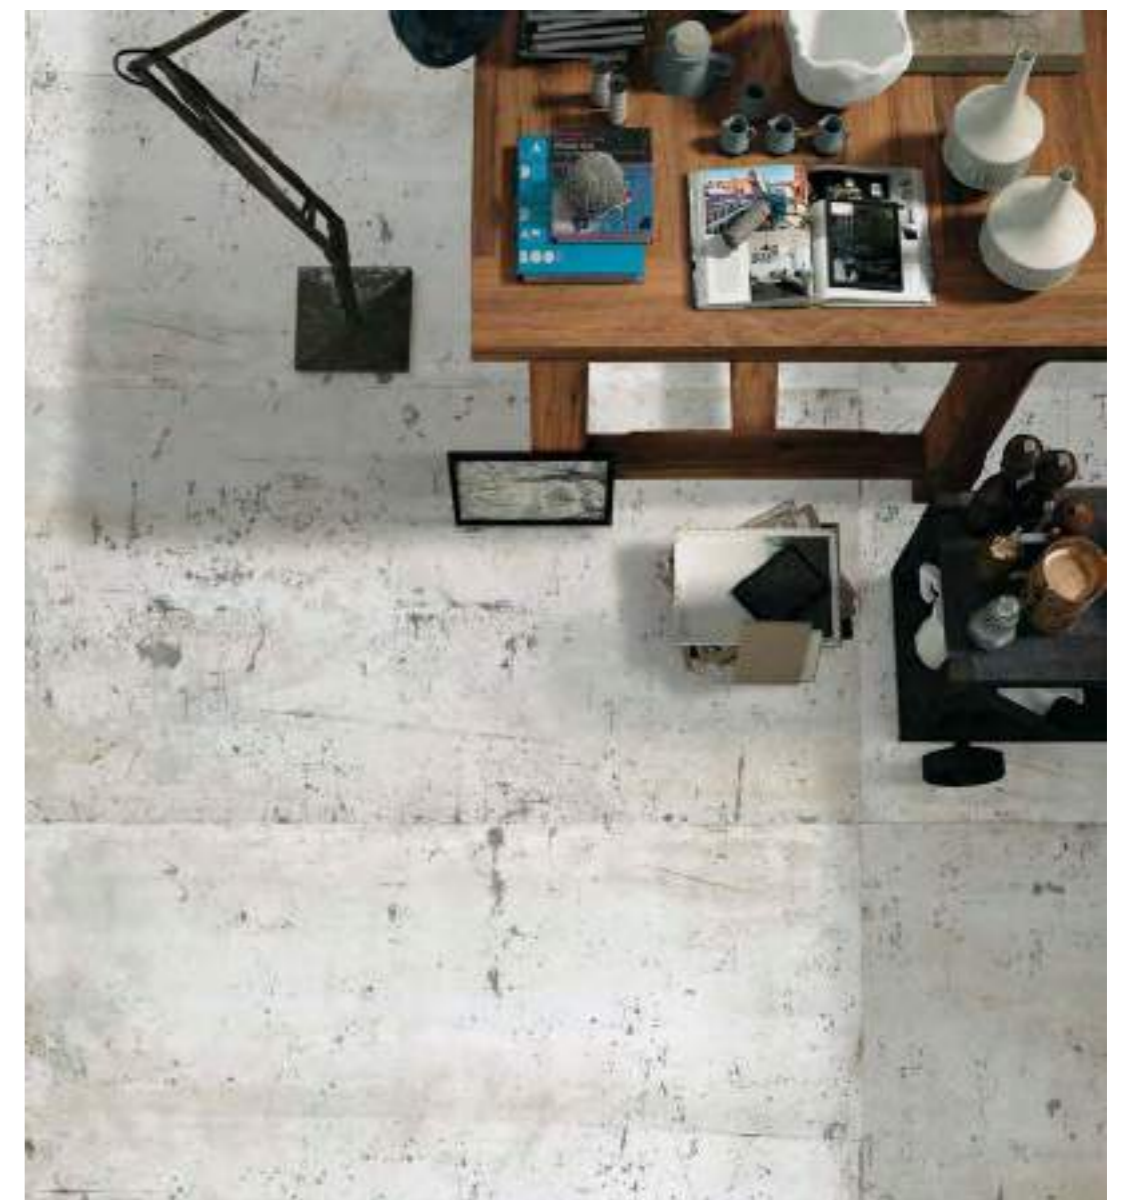

ASH
75 X 150

WALL
Ash Black 75x150 Rect.

FLOOR
Ash Black 75x75 Rect.

ASH
75 X 150

FLOOR
Ash White 75x150 Rect.