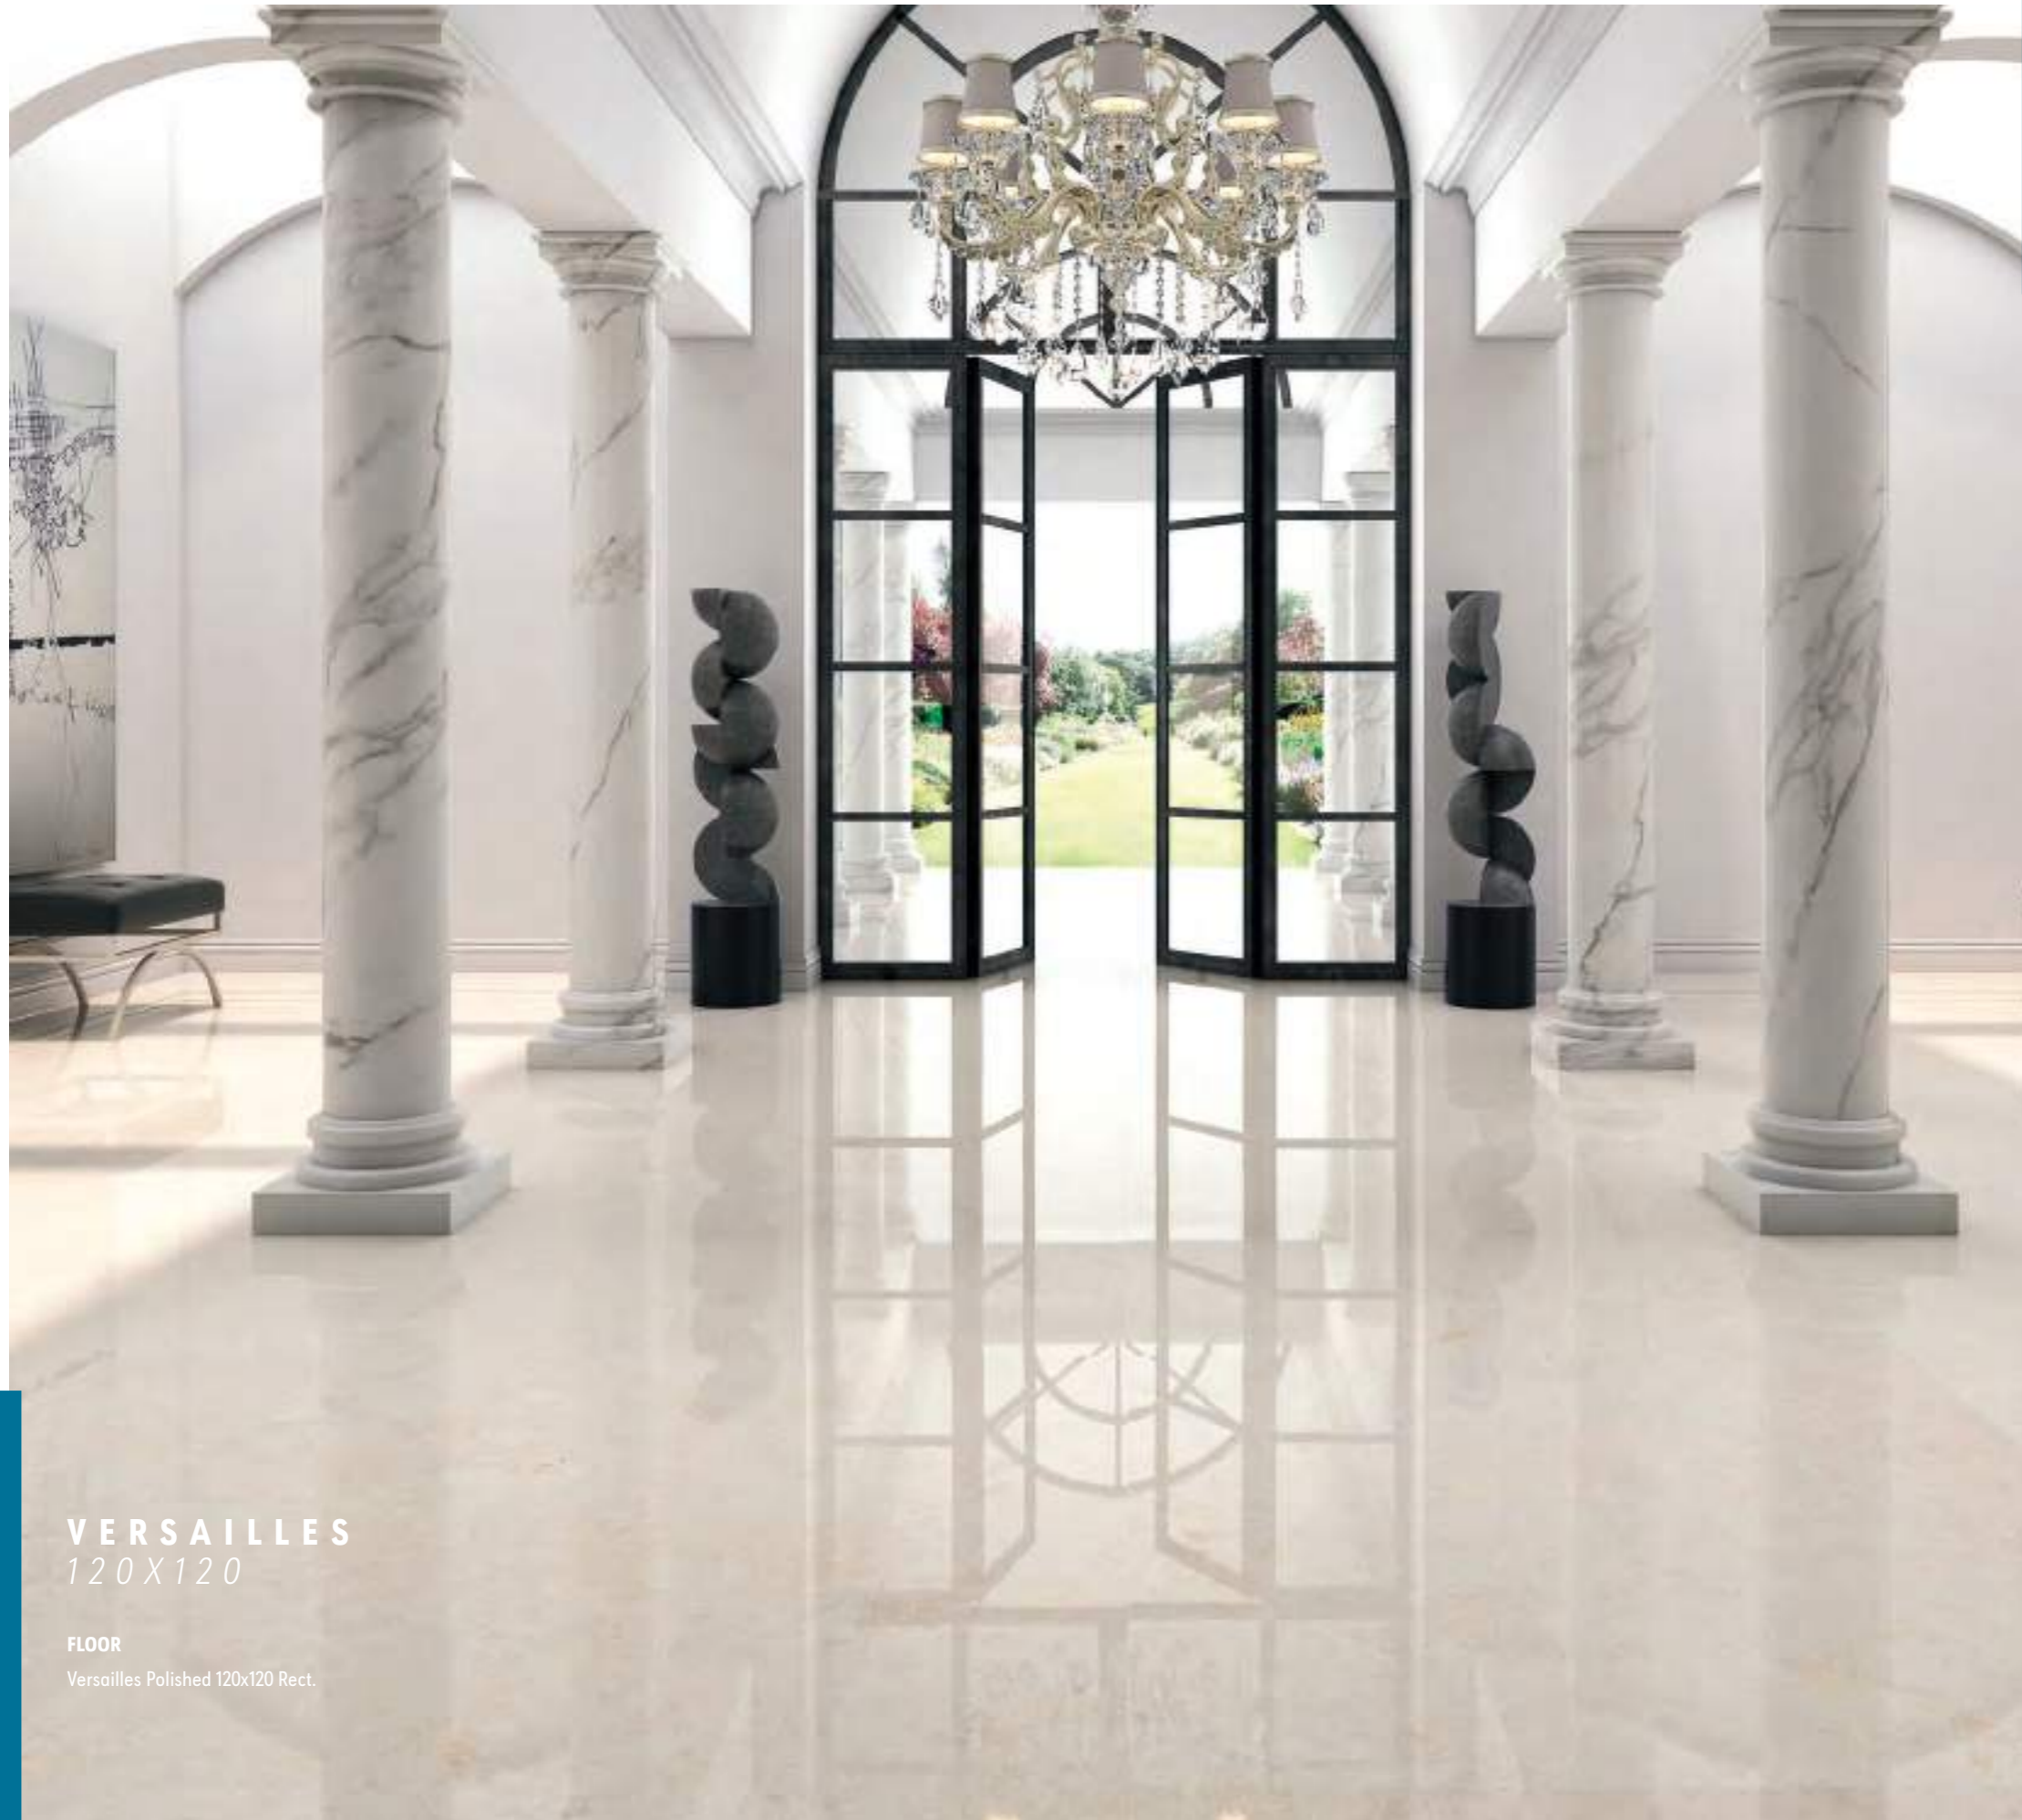

B18 Sahara Bianco Polished 120x120 Rect.

B54 Sahara Bianco Polished 60x120 Rect.

SPECIAL PIECES · PIEZAS ESPECIALES

Skirting romo Rodapié romo
P23 8x60

VERSAILLES
120X120

FLOOR
Versailles Polished 120x120 Rect.