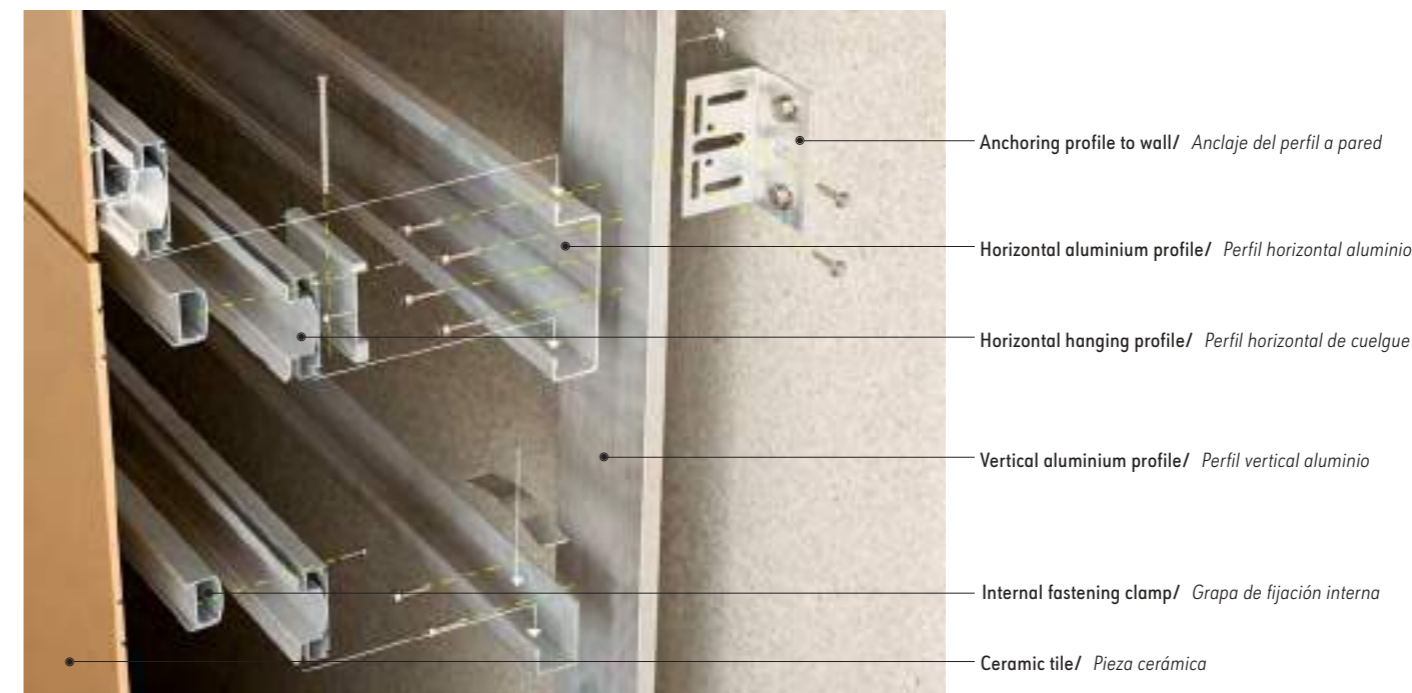

ARCHITECTURAL SOLUTIONS

VENTILATED FACADES · FACHADAS VENTILADAS

ARKTECH FULL SYSTEM

This system consists of support and retention brackets, staples, T-shaped vertical profiles and horizontal profiles. Thanks to the brackets it is possible to achieve the correct levelling of the vertical profiles, and in this way, we can be sure that possible deviations from the original surface of the façade to be covered are being corrected.

The horizontal hanging profile is connected to the vertical profiles by means of self-drilling screws with hexagonal heads made of A2 stainless steel. The staples of internal fixation in Aluminium, are anchored on the longitudinal discontinuous grooves in the shape of dovetail (at 45°), located in the back part of the porcelain tile, allowing a 100% mechanical fixation.

A continuous horizontal profile of pressure closing joins the system of fixing clamps, by means of A2 self-drilling screws, thus forming a body between the fixing clamp and the continuous horizontal profile, for subsequent assembly on horizontal hanging profile located in the substructure, with the possibility of being able to regulate the plate, thanks to its regulation mechanism, making the installation of the system possible in a simple, efficient and above all safe manner.

The system is designed to be installed only with mechanical fixing, however its geometry allows the application of a structural adhesive, offering a safety bonus through a combined fixing system (mechanical-chemical).

The assembly has a system of SELF-COMPENSATION by means of stainless steel compression springs, which allow to assimilate the deformations by expansion of the substructure, in addition these springs contribute to support the own weight of the plate.