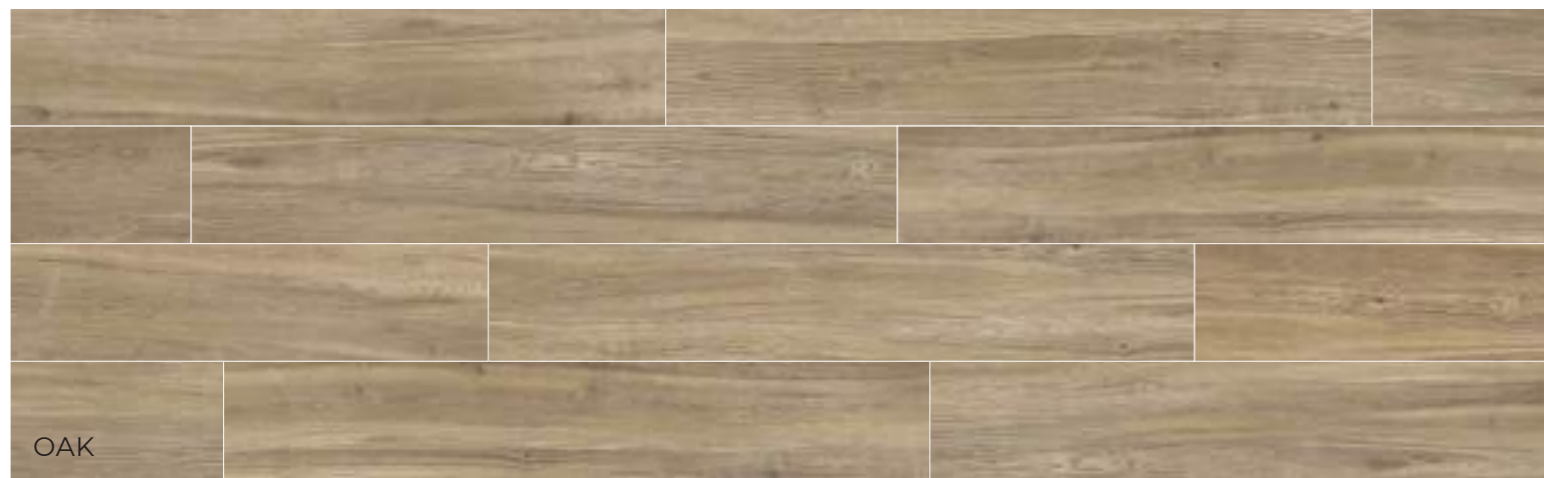

MAPLE

NATURAL

OAK

GREY

FLOOR
Irati Natural Grip 25x150 Rect.

FLOOR
Irati Oak Matt 25x150 Rect.

IRATI
25x150

FLOOR
Irati Maple Matt 25x150 Rect