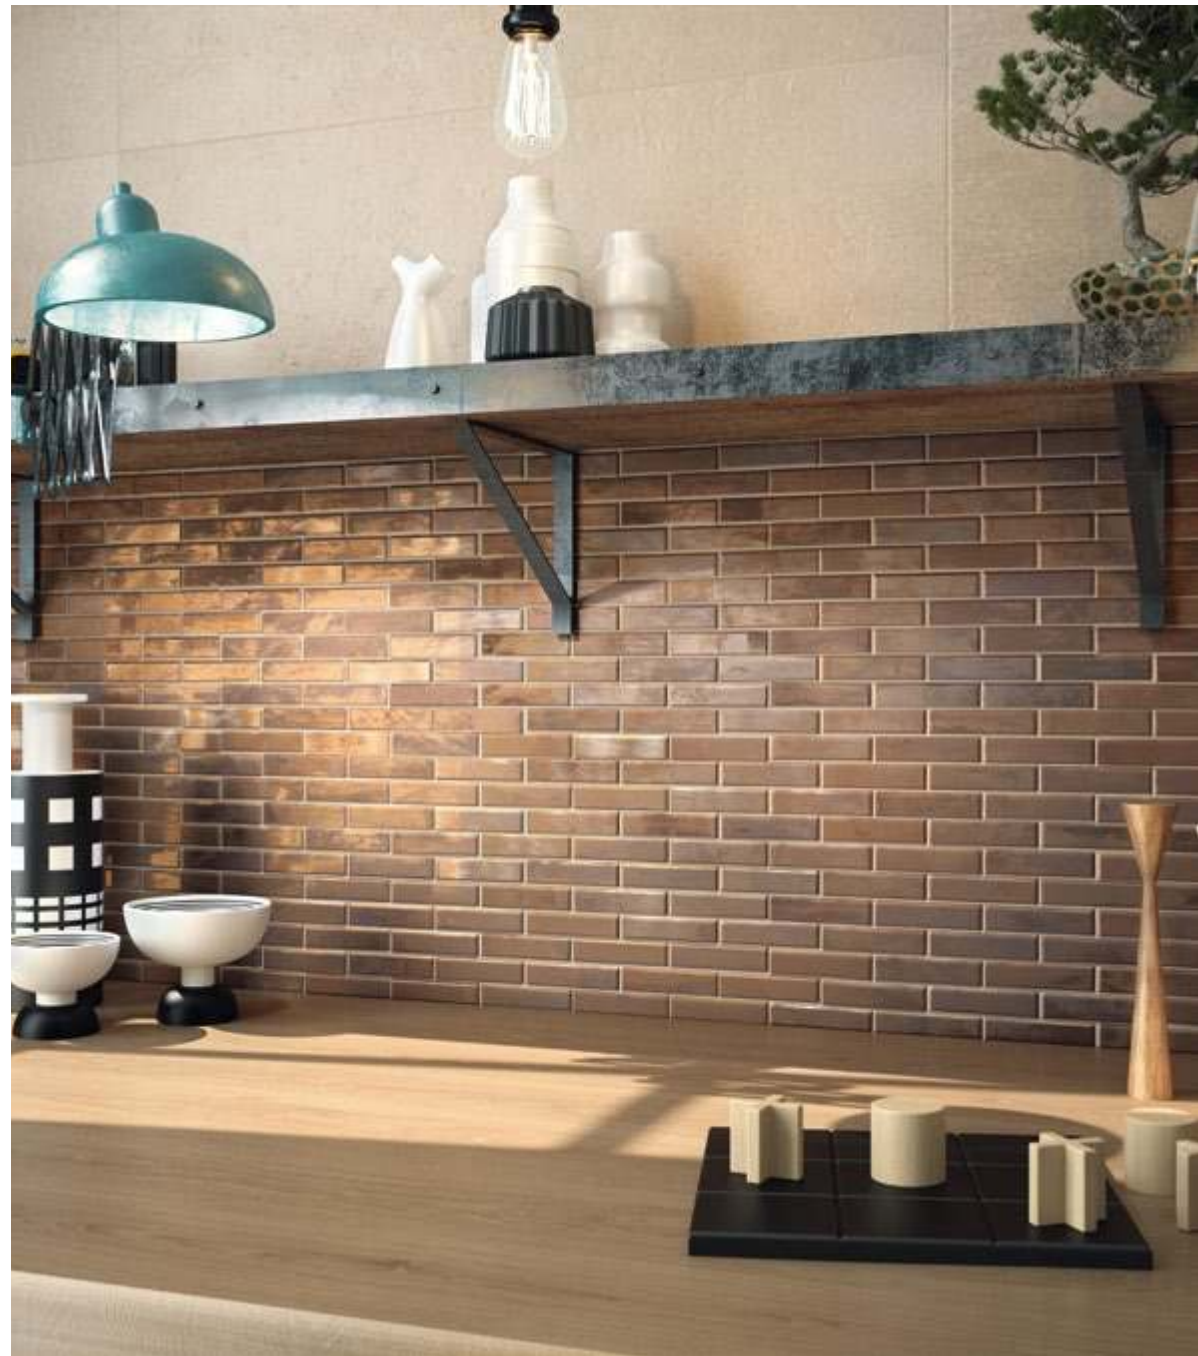

187957 Reflections 29x30,5 cm./11.4"x12"

• •

C

• = Ok C = Consultar/Consult

• •

187311 Hipster Mist 30x90 cm./11.8"x35.4"

• •

• = Ok C = Consultar/Consult