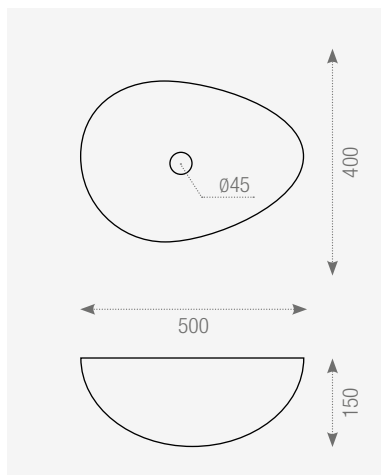

LAVABOS & CARACTERÍSTICAS TÉCNICAS / WASHBASINS & TECHNICAL INFORMATION

PIEDRA / STONE

253

PIEDRA / STONE

PIEDRA / STONE

253

PIEDRA / STONE

81 25

PIEDRA / STONE

171

CEMENTO / CEMENT

40 41 55 107 253