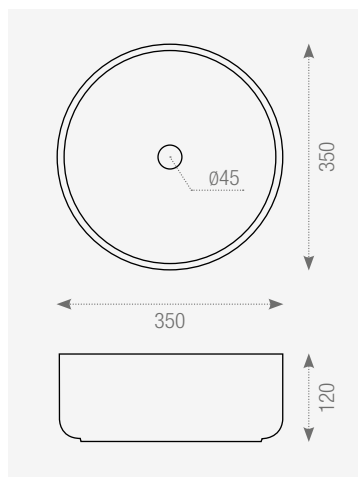

LAVABOS & CARACTERÍSTICAS TÉCNICAS / WASHBASINS & TECHNICAL INFORMATION

CERÁMICA / CERAMICS

134 225

GLOSS PVD

E600

141 232 251

GLOSS PVD

E650