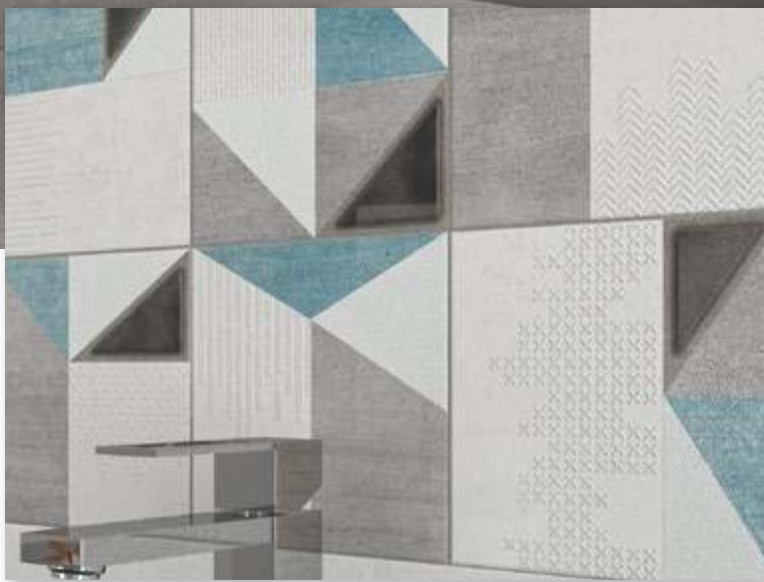

187313 Hipster Smoke 30x90 cm./11.8"x35.4"	•	•	•	•	•	•	•	•	•	•	•	•	•	•
187494 Hipster White 30x90 cm./11.8"x35.4"	•	•	•	•	•	•	•	•	•	•	•	•	•	•
187323 Lavabo Madison 45x45x13 cm./17.7"x17.7"x5.1"	•	•	•	•	•	•	•	•	•	•	•	•	•	•
187292 Smoke Rec 60x60 cm./23.6"x23.6"	•	•	•	•	C	•	•	C	•	•	•	•	•	•
187516 Tangram 30x90 cm./11.8"x35.4"	•	•	•	•	•	•	•	•	•	•	•	•	•	•

• = Ok C = Consultar/Consult