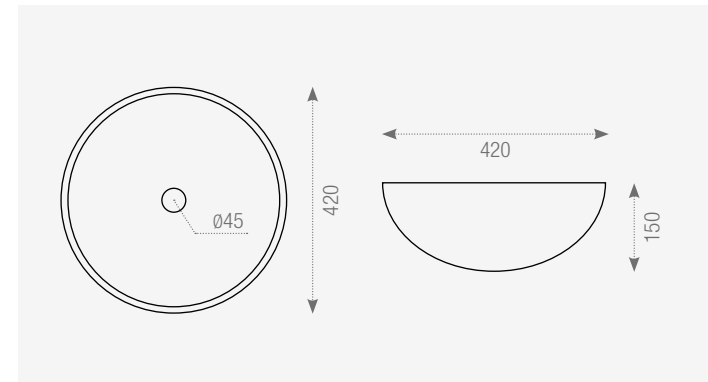

LAVABOS & CARACTERÍSTICAS TÉCNICAS / WASHBASINS & TECHNICAL INFORMATION

CRISTAL / GLASS