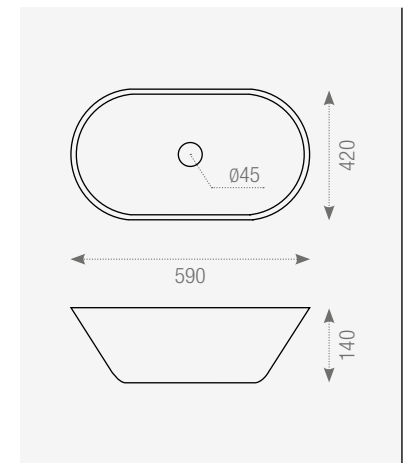

Pintado a mano /
Hand painted