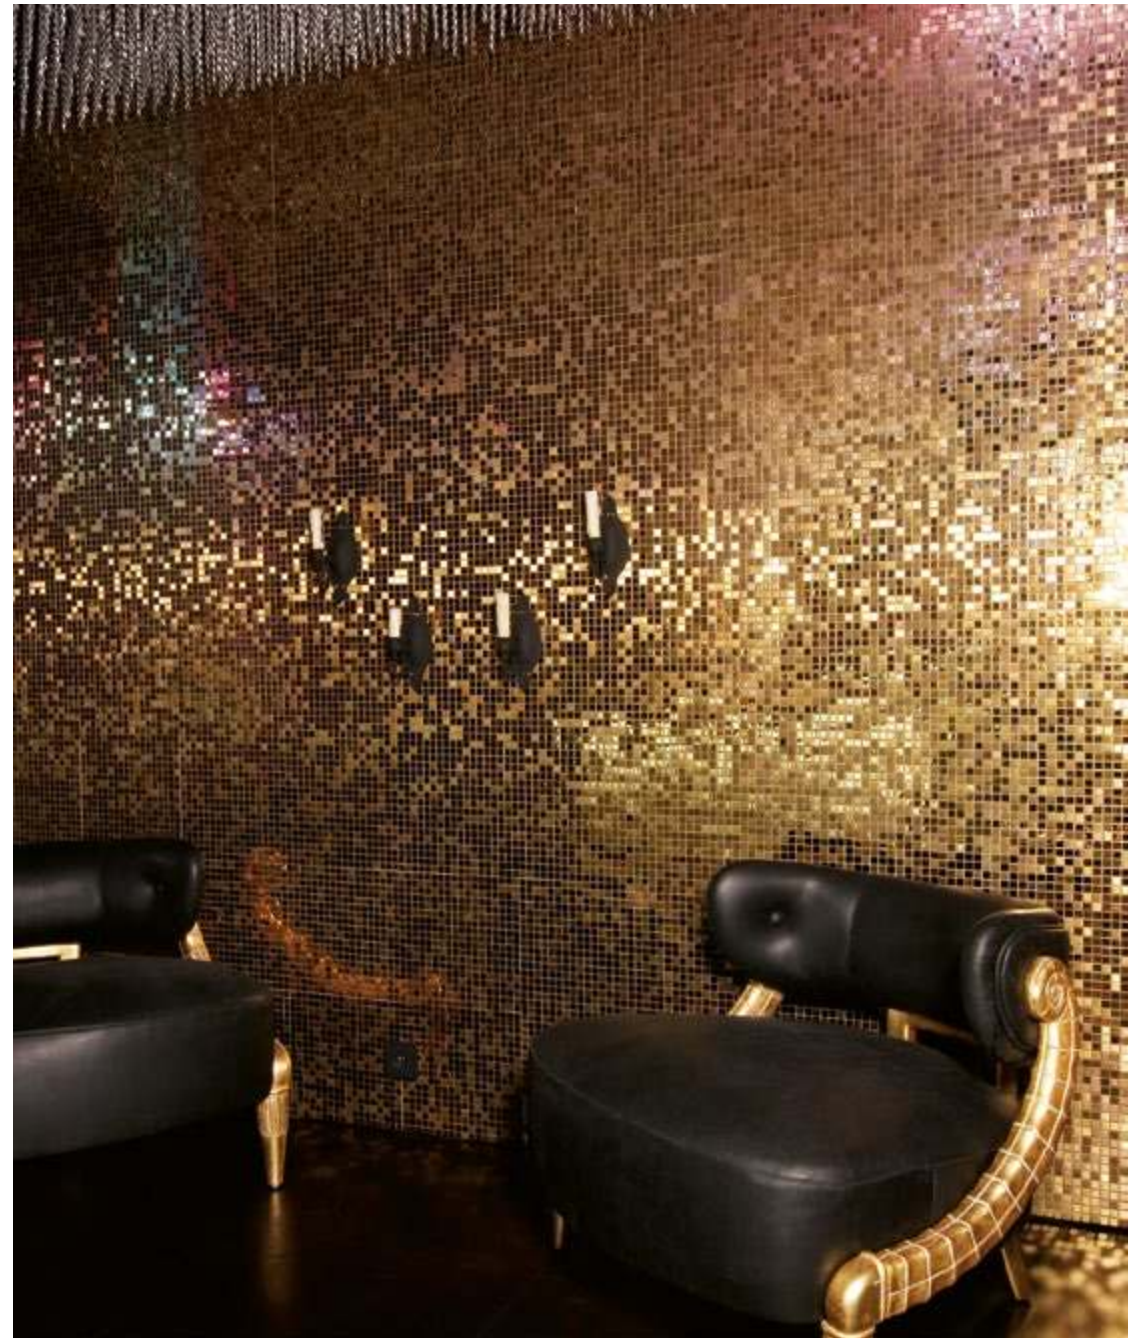

• •

• = Ok C = Consultar/Consult