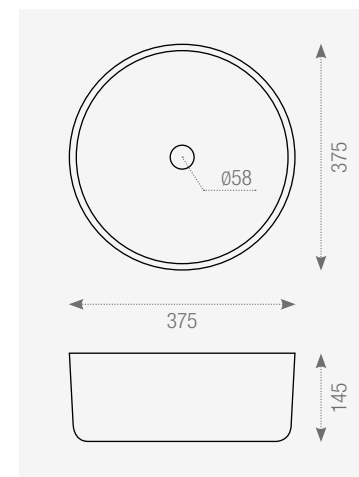

CERÁMICA / CERAMICS

252

SATIN PVD

E600

209 251

SATIN PVD

E600