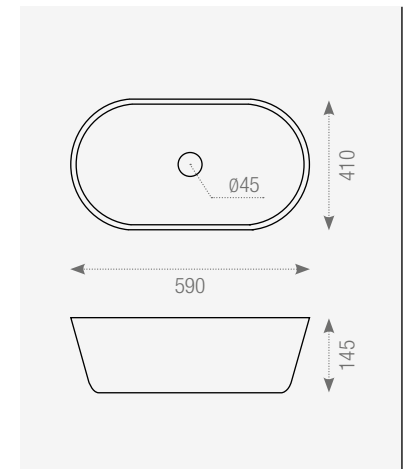

Pintado a mano /
Hand painted