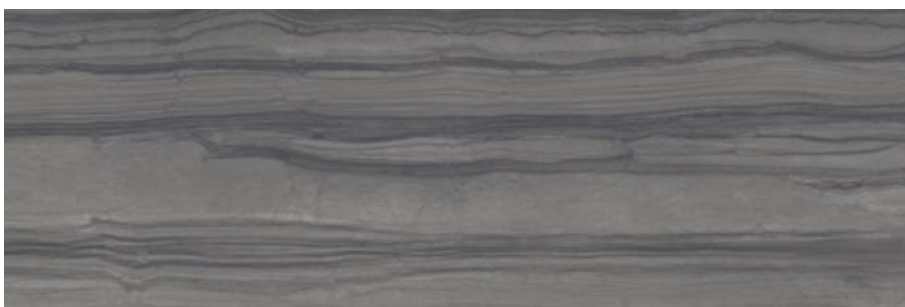

Pasta Blanca / White Body

10,5
mm

40x120 R
 16"x48" R

Marble Serpentino Gris 40x120 R / 16"x48" R
 FOFT3MC021 / M3330 / XM3330

Marble Serpentino Grafito 40x120 R / 16"x48" R
 FOFT3MC101 / M3330 / XM3330

MC Calacatta