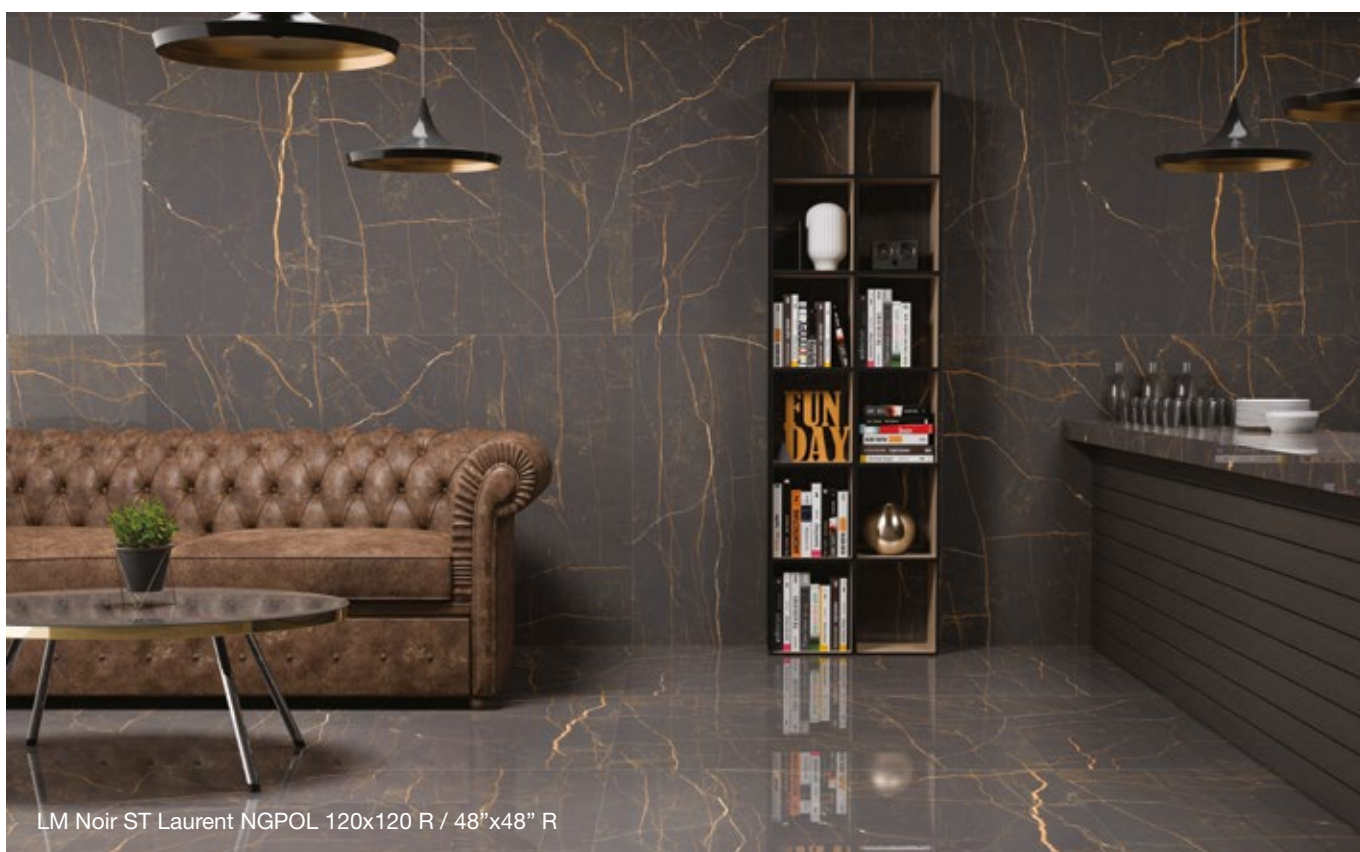

LM Noir ST Laurent NGPOL 120x120 R / 48"x48" R