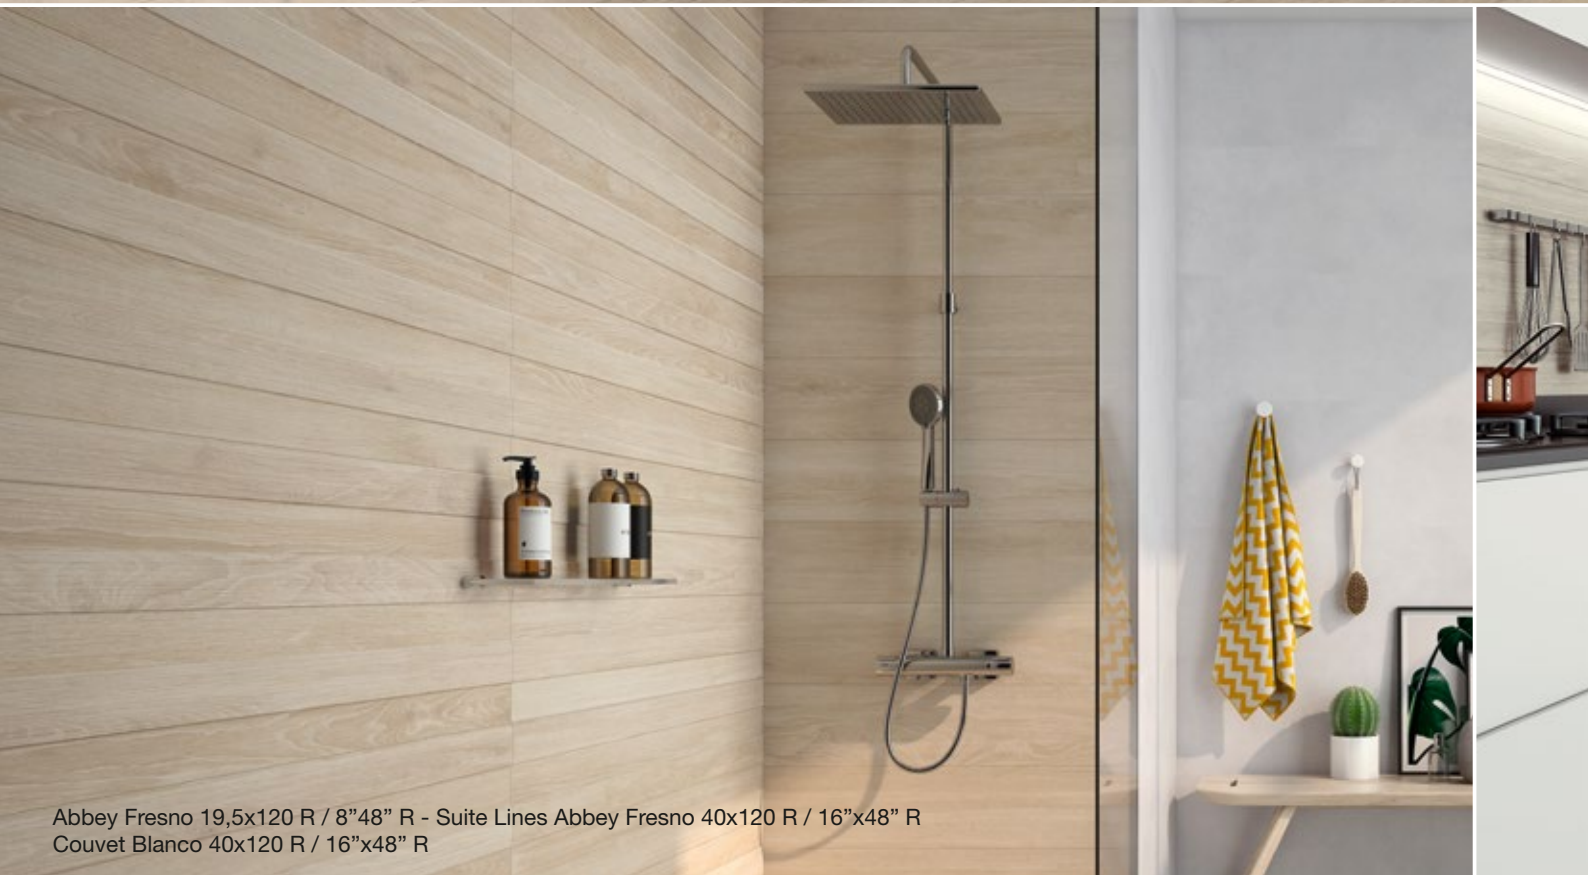

Abbey Fresno 19,5x120 R / 8"48" R - Suite Abbey Fresno 30x90,2 R / 12"x36" R - Weekend Blanco 30x90,2 R/12"x36"R

Abbey Fresno 19,5x120 R / 8"48" R - Suite Lines Abbey Fresno 40x120 R / 16"x48" R
Couvet Blanco 40x120 R / 16"x48" R