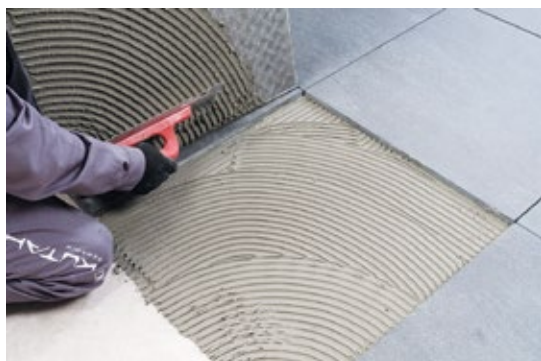

NG Performa20 is applied by usual technique in high traffic areas. Thanks to its durable structure, it is the perfect solution for public areas and industrial facilities.

1 Preparación de mortero

El mortero adhesivo se prepara antes de colocar los azulejos. Se debe utilizar cemento y morteros de unión.