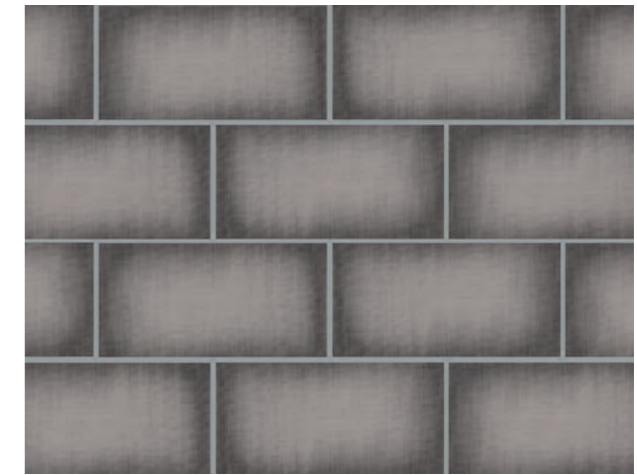

Basalt Grey
17,3cm x 20cm x 0,8cm
6 13/16" x 7 7/8" x 5/16"
100245718
G-228