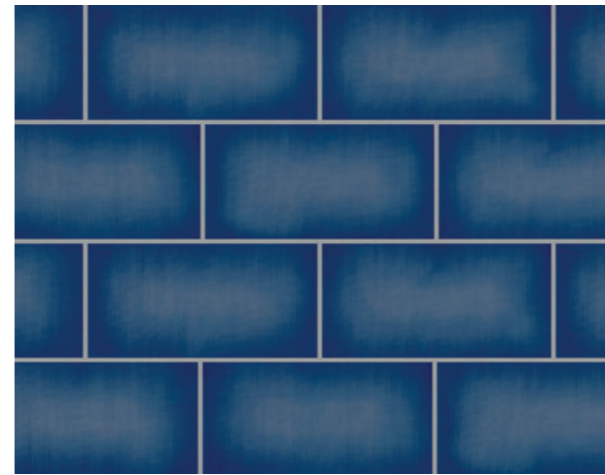

Basalt Decor
17,3cm x 20cm x 0,8cm
6 13/16" x 7 7/8" x 5/16"
100245717
G-228