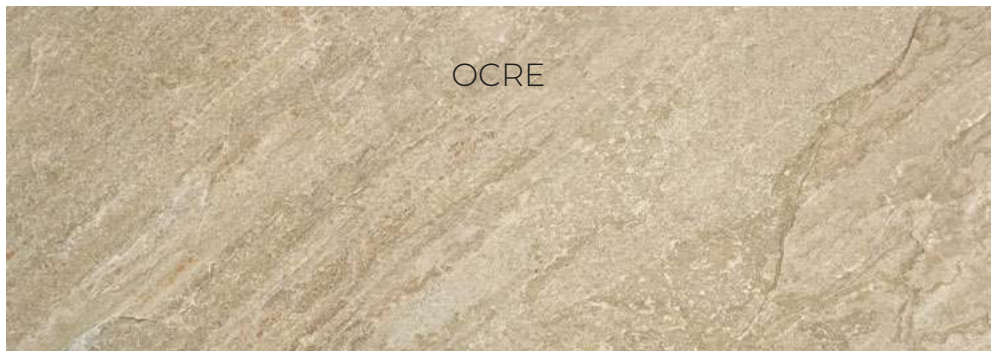

OCRE

COLOR	60X120CMRECT · 24"X47"RECT.	37X75CM · 15"X30"	60X60CM RECT · 24"X24" RECT.	2OUT 60X60CM RECT · 24"X24" RECT.
BEIGE MT	CAN5ES	CAL3ES	CAN6BS	CAN6BS
BLANCO MT	CAN5ES	CAL3ES	CAN6BS	CAN6BS
OCRE MT	CAN5GS	CAL3GS	CAN6CS	CAN6CS