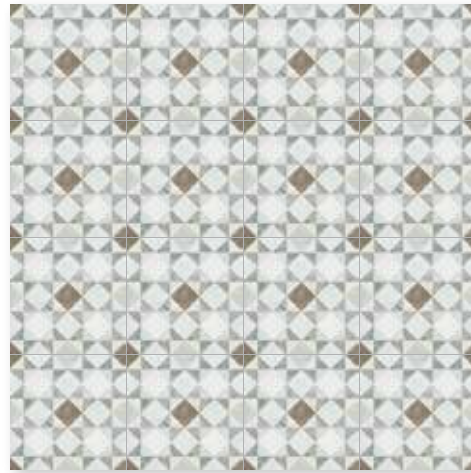

Terrasse Decor T03