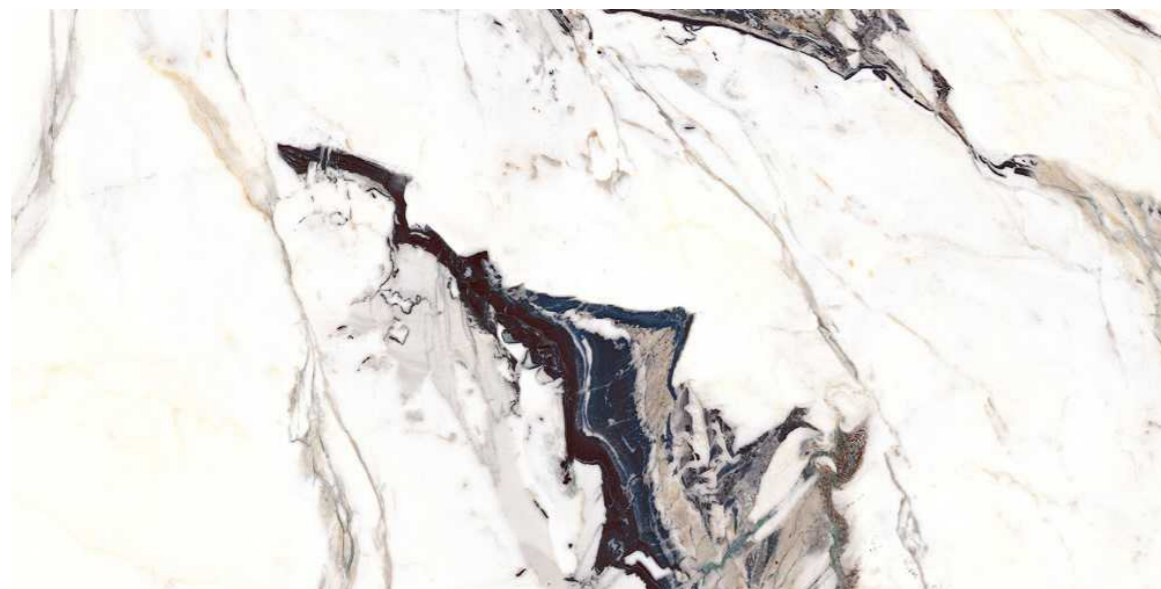

Calacutta Rosata Exotic 80x160