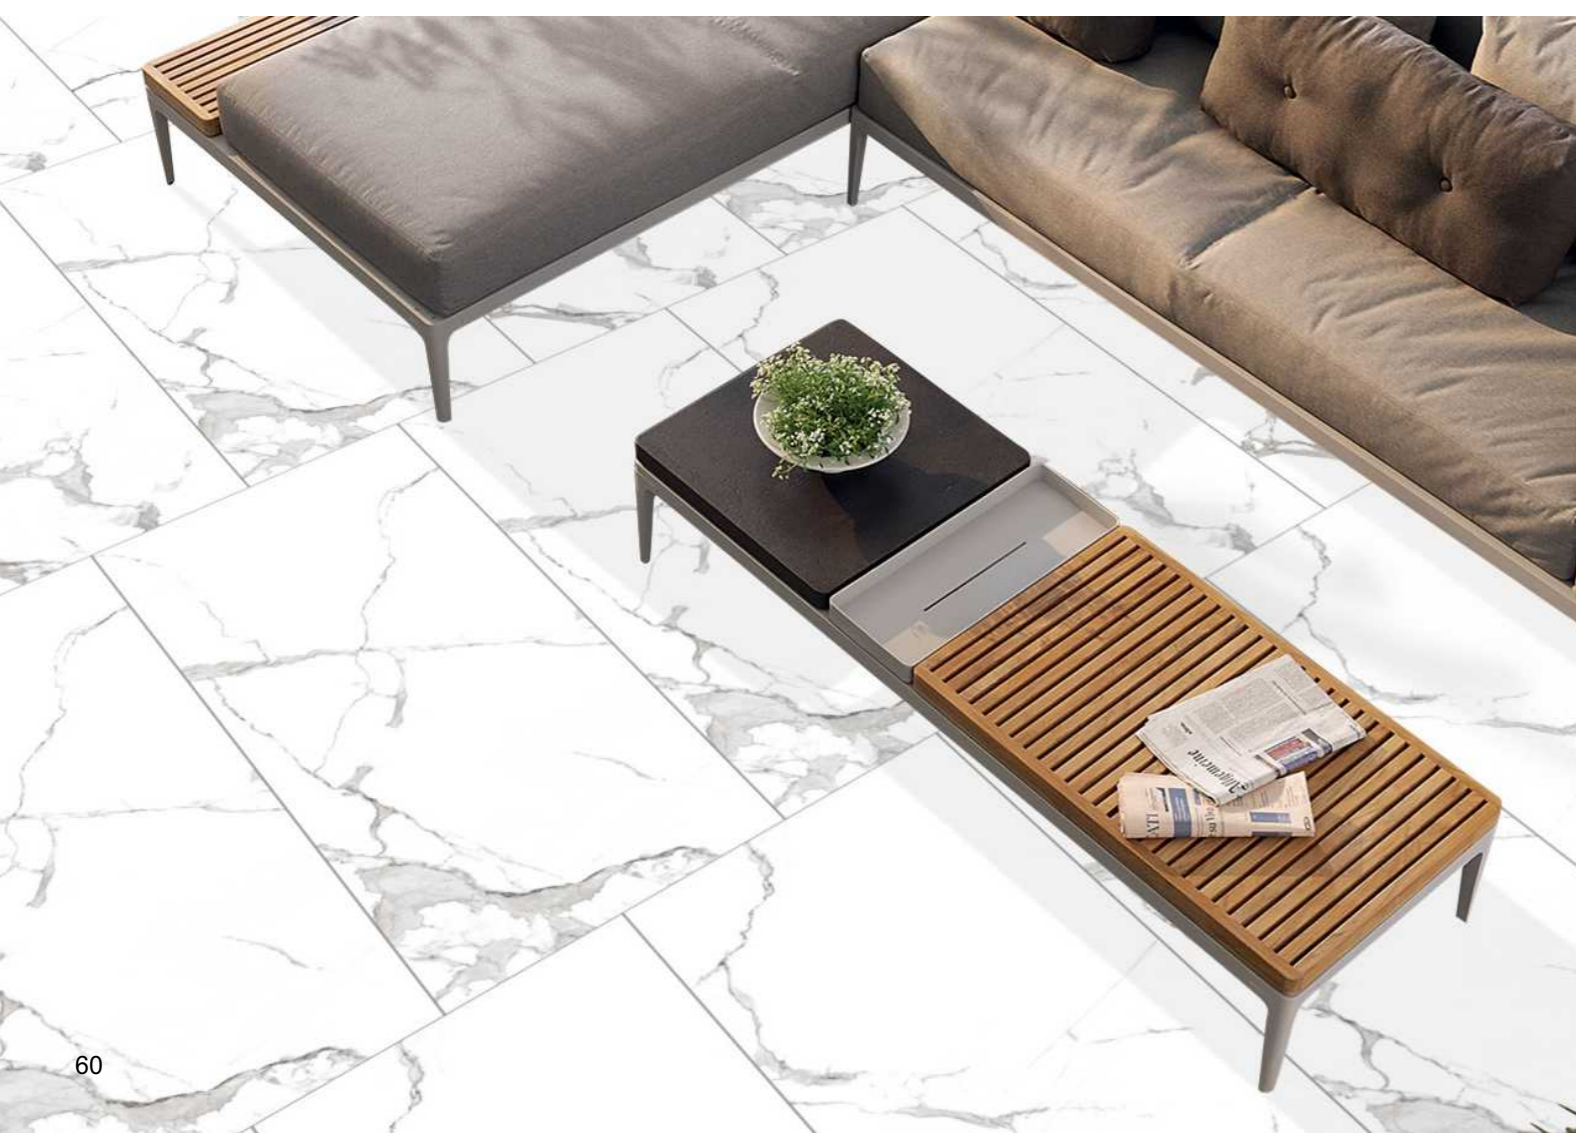

Craft Opus Statuario Carving 60x120

Bluezone Craft Gold Opus Statuario Carving 60x120

Bluezone Craft Tholloss Griss Carving 60x120

Alabaster Crema Satin Matt 60x120

Alabaster Sky Satin Matt 60x120

Nordic Blue 60x120