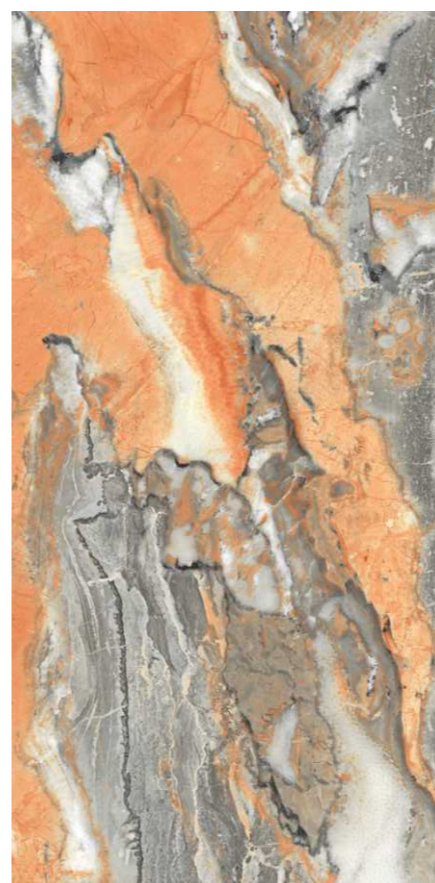

Zerico Rido 60x120