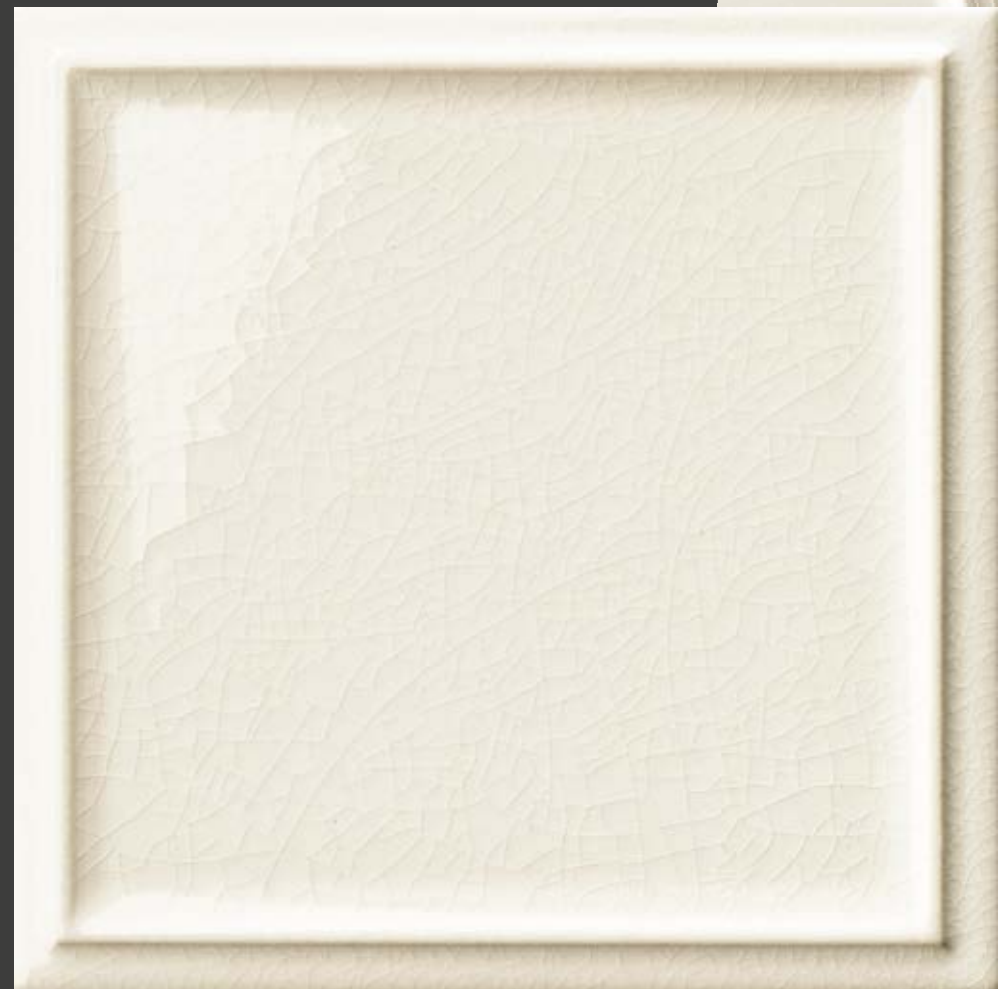

Imagine
CUSTOM TILES

IMAGINE IVORY

WALL TILE:
IMAGINE IVORY 13 x 13 • 5" x 5"
IMAGINE IVORY 6,5 x 13 • 3" x 5"