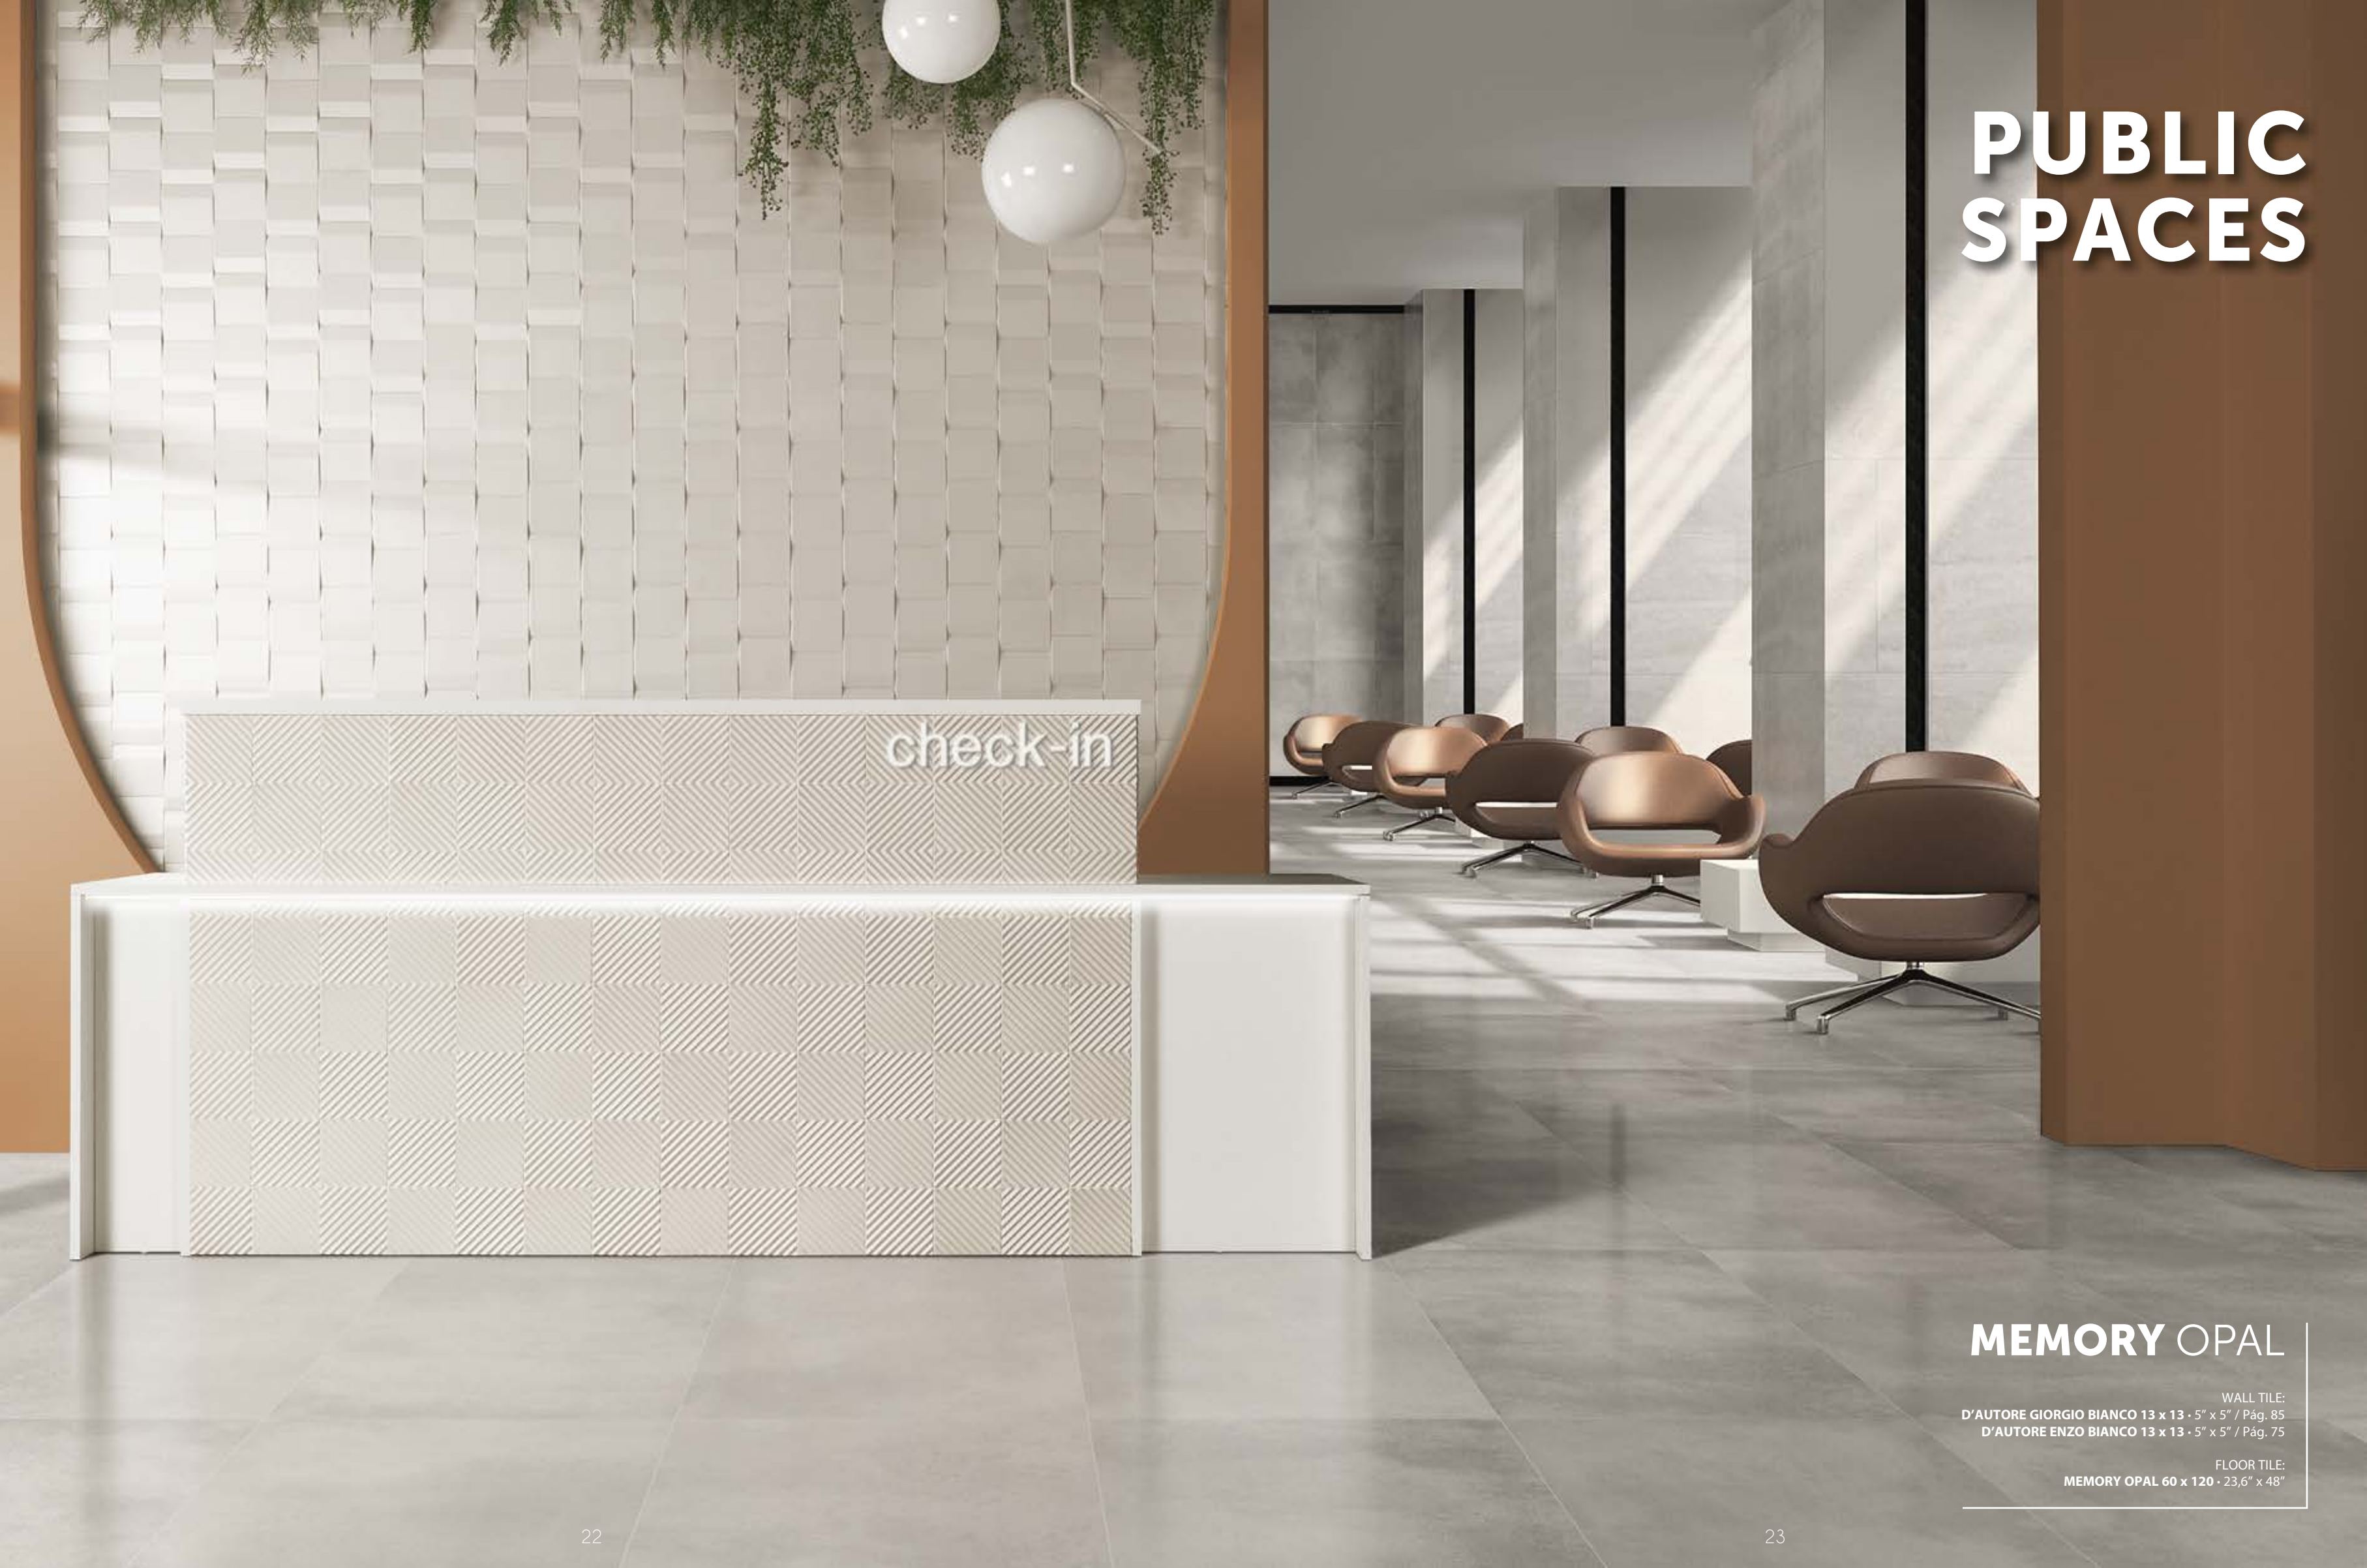

PUBLIC SPACES

MEMORY OPAL

WALL TILE:
D'AUTORE GIORGIO BIANCO 13 x 13 · 5" x 5" / Pág. 85
D'AUTORE ENZO BIANCO 13 x 13 · 5" x 5" / Pág. 75

FLOOR TILE:
MEMORY OPAL 60 x 120 · 23,6" x 48"