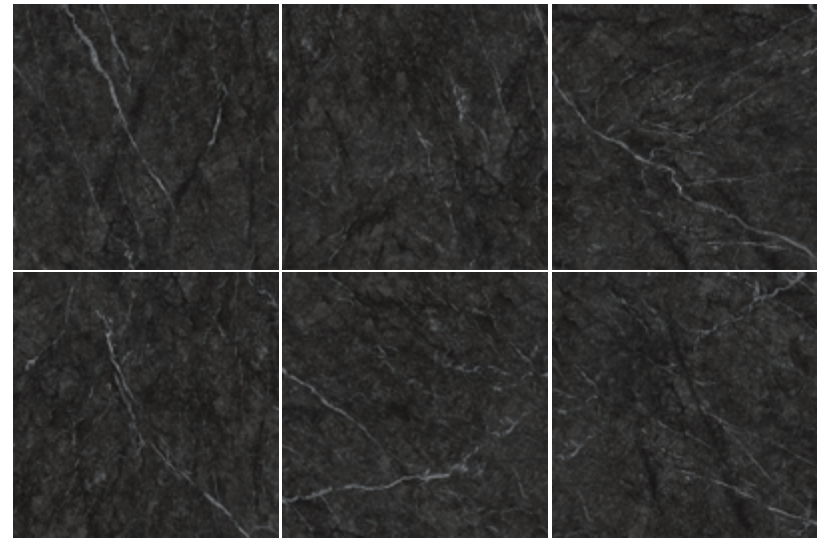

ROYAL STONE

Ankara stone (Beige) C88J538P
800x800mm

Ankara stone (Medium Grey) C88J537P
800x800mm

Ankara stone (Light Grey) C88J536P
800x800mm

ROYAL STONE

Iceland White C88J539P
800x800mm

Tesla Black C88J540P
800x800mm