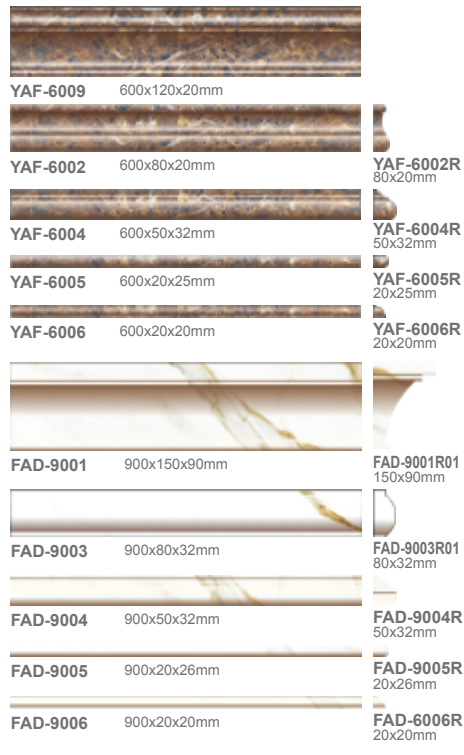

ROYAL STONE

Ariston
C96862P
600x600mm

Serpegg-lante
C96852P
600x600mm

Imperial White
C88J107P
800x800mm

Black Spider
C88J80P
800x800mm

Jerusalem Antic
C98875P
800x800mm

Royal Botticino
C96811P 600x600mm
C98811P 800x800mm

Cappuccino
C66J48P 600x600mm
C88J48P 800x800mm

Sofita Gold
C88J102P
800x800mm

Aegean Sea grey
C98872P
800x800mm

Maya Gray
C98876P
800x800mm

Emperador Dark
C98853P
800x800mm

Deva Rose
C88J89P
800x800mm

Pakistan's Golden Flowers
C98855P
800x800mm

Maple Red
C98600P
800x800mm

Black Spider
C88J81P
800x800mm

Turkey Sandstone
C96817P 600x600mm
C98817P 800x800mm

SUPREME STONE ACCESSORIES

ROYAL RSTONE ACCESSORIES

ROYAL RSTONE ACCESSORIES

CA88J171P-JGWC01
3200x2400mm

C88J171P-JGWC02-2
3200x2400mm

CA88J170P-JGWC01
3200x2400mm

C6602P-JGWTY01
2400X3000

CA88J173P-JGWC01
3200x2400mm

KTC96811P-D
3000x2400mm