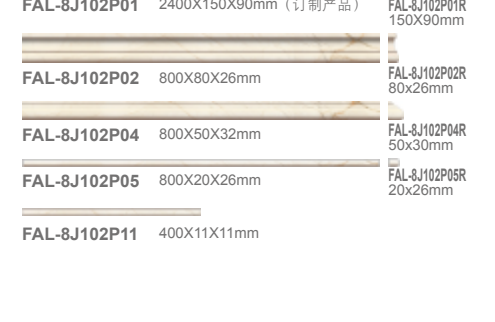

Maple Red
C98600P
800x800mm

Black Spider
C88J81P
800x800mm

Turkey Sandstone
C96817P 600x600mm
C98817P 800x800mm

SUPREME STONE ACCESSORIES

ROYAL RSTONE ACCESSORIES

ROYAL RSTONE ACCESSORIES

CA88J171P-JGWC01
3200x2400mm