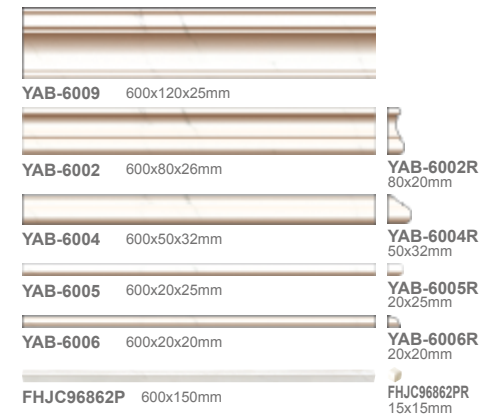

Maple Red
C98600P
800x800mm

Black Spider
C88J81P
800x800mm

Turkey Sandstone
C96817P 600x600mm
C98817P 800x800mm

SUPREME STONE ACCESSORIES

ROYAL RSTONE ACCESSORIES

ROYAL RSTONE ACCESSORIES

CA88J171P-JGWC01
3200x2400mm