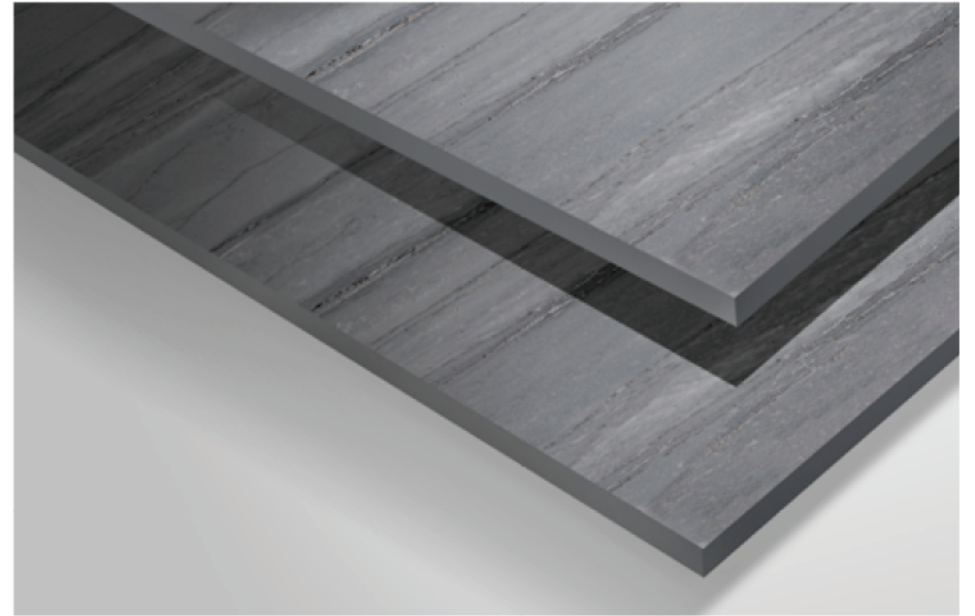

SUPREME STONE