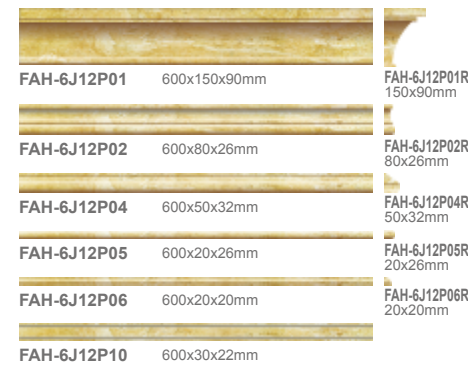

Maple Red
C98600P
800x800mm

Black Spider
C88J81P
800x800mm

Turkey Sandstone
C96817P 600x600mm
C98817P 800x800mm

SUPREME STONE ACCESSORIES

ROYAL RSTONE ACCESSORIES

ROYAL RSTONE ACCESSORIES

CA88J171P-JGWC01
3200x2400mm