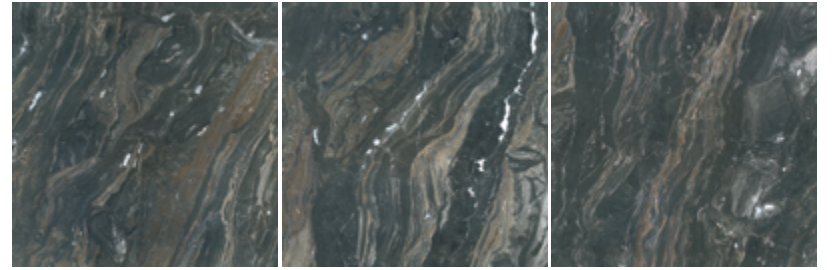

Castel Light brown C88J377P
800x800mm

ROYAL STONE

Castel Light brown
C88J376P
800x800mm

C88J317P
800x800mm

C88J318P
800x800mm

ROYAL STONE

C88J319P
800x800mm

C88J316P
800x800mm