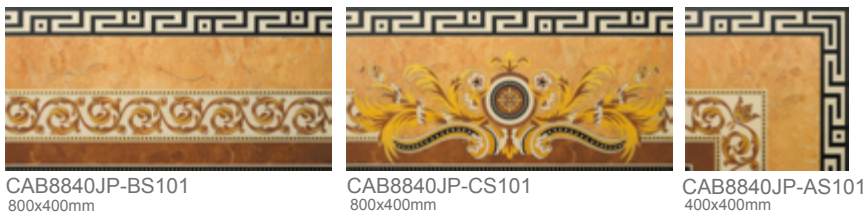

Maple Red
C98600P
800x800mm

Black Spider
C88J81P
800x800mm

Turkey Sandstone
C96817P 600x600mm
C98817P 800x800mm

SUPREME STONE ACCESSORIES

ROYAL RSTONE ACCESSORIES

ROYAL RSTONE ACCESSORIES

CA88J171P-JGWC01
3200x2400mm