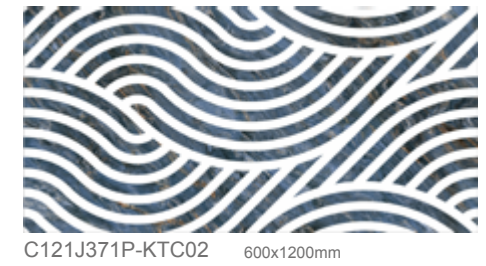

Maple Red
C98600P
800x800mm

Black Spider
C88J81P
800x800mm

Turkey Sandstone
C96817P 600x600mm
C98817P 800x800mm

SUPREME STONE ACCESSORIES

ROYAL RSTONE ACCESSORIES

ROYAL RSTONE ACCESSORIES

CA88J171P-JGWC01
3200x2400mm