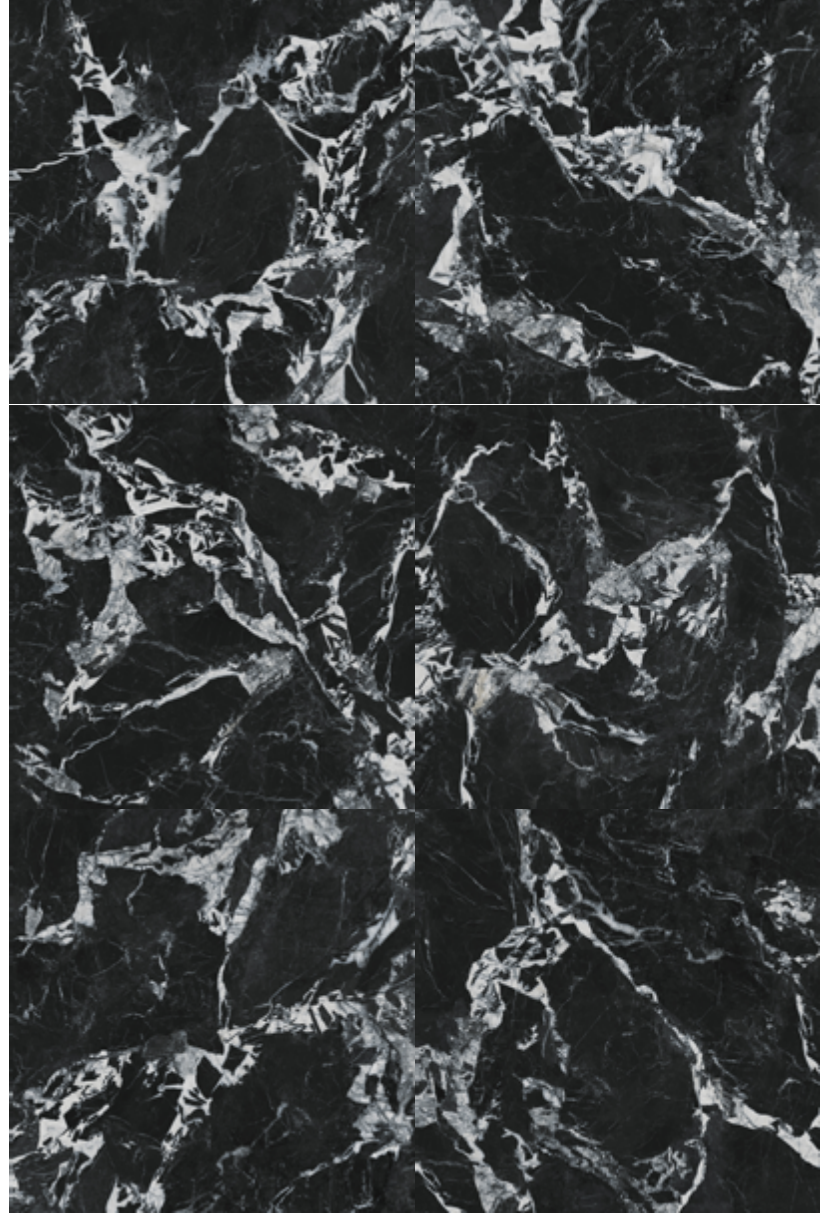

600x1200

SUPREME HERMES BLACK

(mm)

C121J541P

600x1200

SUPREME MYTHOS BLACK

(mm)

C90J526P