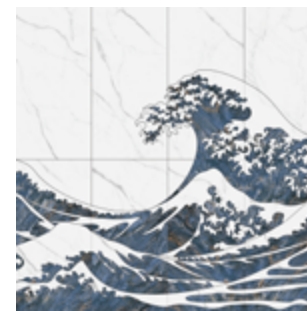

Maple Red
C98600P
800x800mm

Black Spider
C88J81P
800x800mm

Turkey Sandstone
C96817P 600x600mm
C98817P 800x800mm

SUPREME STONE ACCESSORIES

ROYAL RSTONE ACCESSORIES

ROYAL RSTONE ACCESSORIES

CA88J171P-JGWC01
3200x2400mm