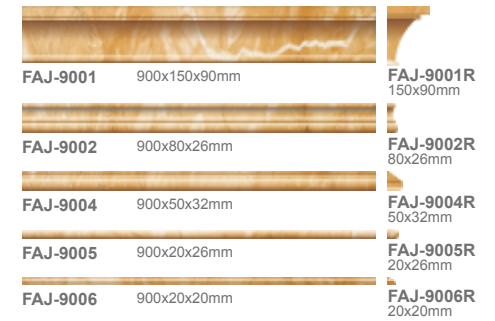

Maple Red
C98600P
800x800mm

Black Spider
C88J81P
800x800mm

Turkey Sandstone
C96817P 600x600mm
C98817P 800x800mm

SUPREME STONE ACCESSORIES

ROYAL RSTONE ACCESSORIES

ROYAL RSTONE ACCESSORIES

CA88J171P-JGWC01
3200x2400mm