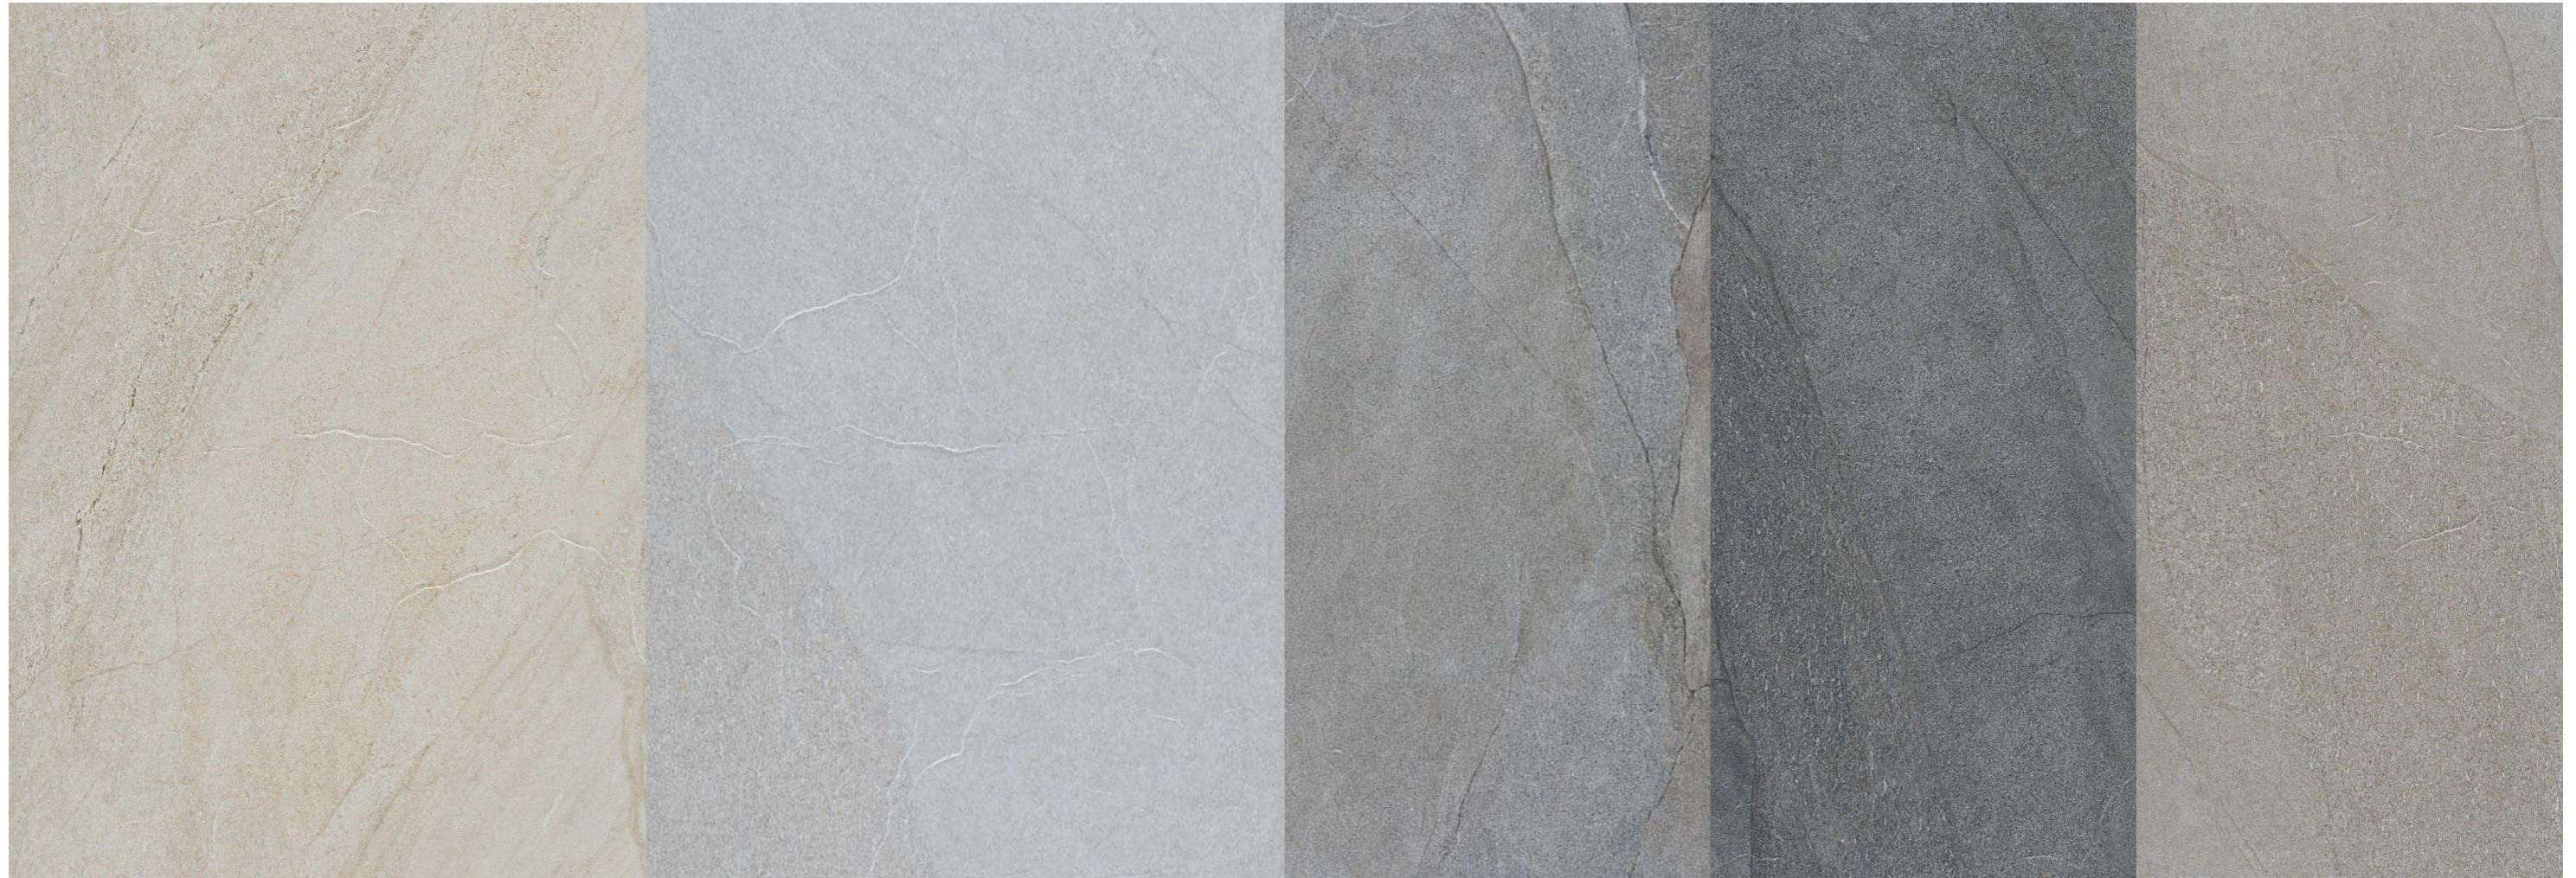

Halley Taupe

Halley Light

Halley Silver

Halley Argent

Halley Mud

Porcebloc