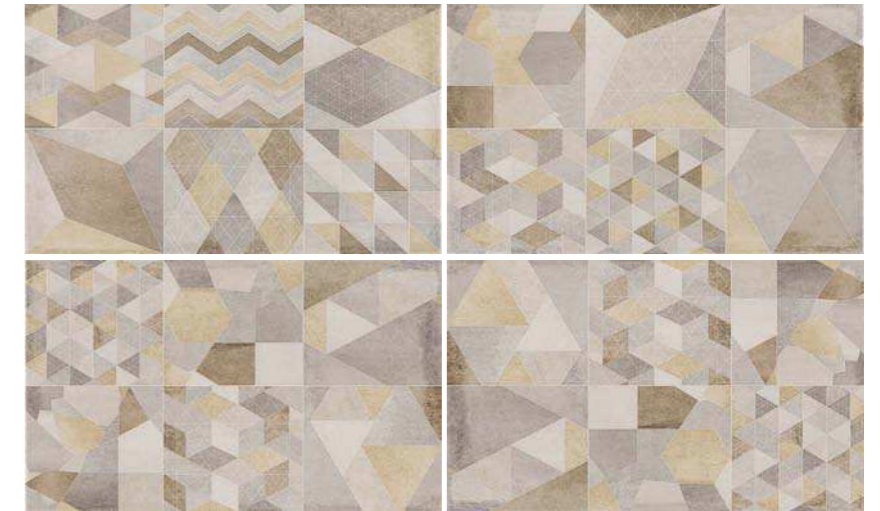

Ess. Lebanon Dec. Mix 33,3x55
Ess. Stada Fango 45x45

Ess. Lebanon

Ess. Lebanon Arena

Ess. Lebanon Fango

Ess. Lebanon Piedra

Ess. Lebanon Dec. (Mix de 6 piezas)

Pavimento sugerido / Suggested floor
Porcelain