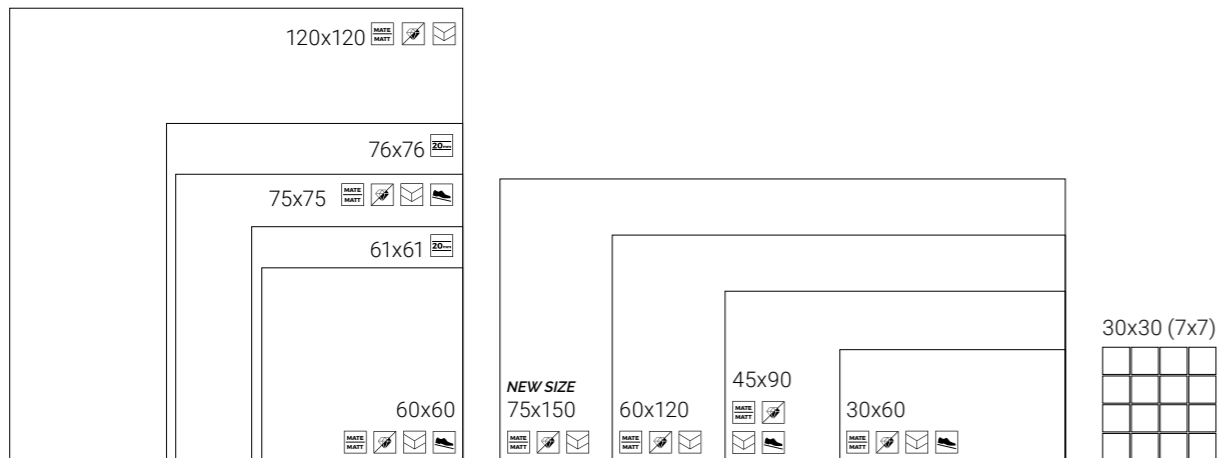

Formato	Precio	Pz/cj	Pz/pl	M²/cj	M²/pl	Cj/pl	Kg/cj	Kg/Total	
	30x60 (C)	PS-115 PS-138 PS-126	6	288	1,08	51,84	48	22	1076	
	60x60	PS-126 PS-149 PS-138	4	120	1,44	43,2	30	30,2	926	
	60x120	PS-269 PS-290	2	64	1,44	46,08	32	34	1108	
	120x120	PS-353 PS-396	1	36	1,44	51,84	36	38,4	1422,4	
	45x90	PS-138 PS-160 PS-149	3	132	1,21	53,24	44	28,7	1282,8	
	75x75	PS-182 PS-204 PS-193	3	90	1,69	50,7	30	41,2	1256	
	75x150	PS-259 PS-280	1	40	1,13	45,2	40	28	1184	
	61x61	PS-269	2	60	0,74	22,2	30	33,00	1010	
	76x76	PS-332	1	45	0,58	26,1	45	27,35	1250,75	
	MALLA (7)	Consultar/Consult	11	462	1	42	42	23,1	990,2	
	Porcebloc			30x60 / 60x60 / 60x120 / 120x120 / 45x90 / 75x75 / 75x150 / 61x61 / 76x76 11.81"x23.62" / 23.62"x23.62" / 23.62"x47.24" / 47.24"x47.24" / 17.72"x35.43" 29.53"x29.53" / 29.53"x59.06" / 24.02"x24.04" / 29.92"x29.92"