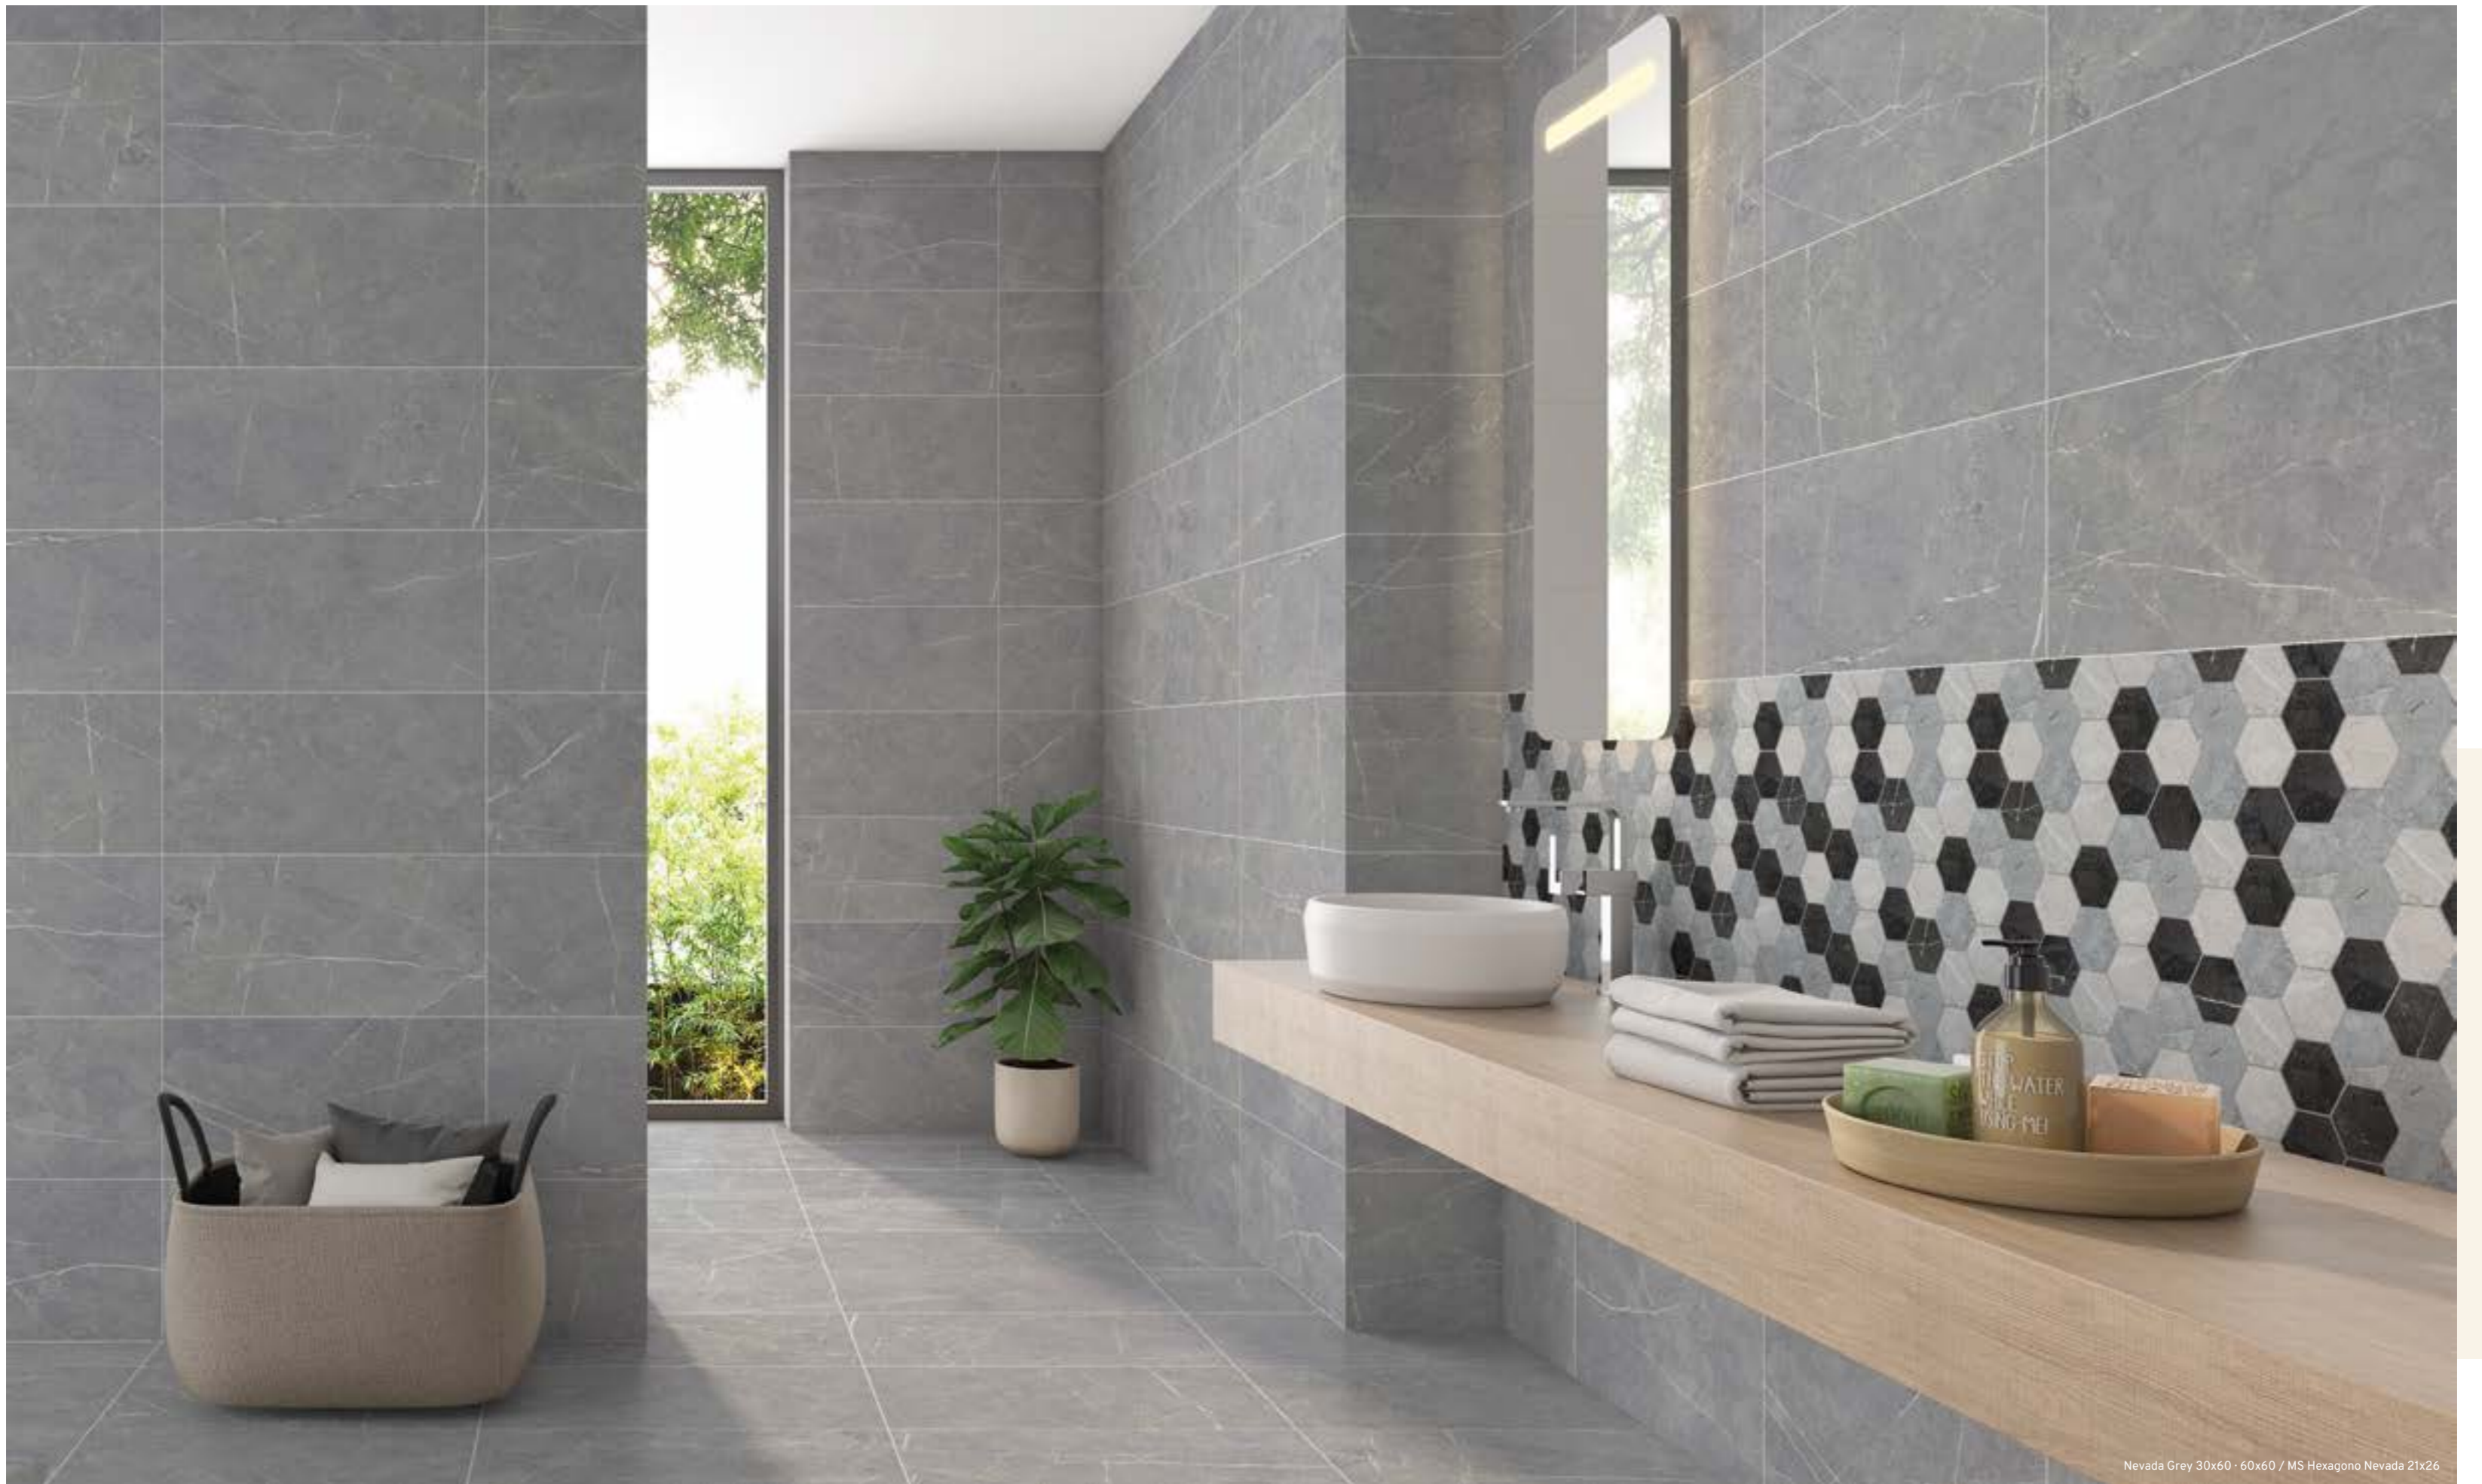

NEVADA

porcelain tiles

white

grey

black

Nevada Black 60x60

Nevada Grey 30x60 - 60x60 - 60x90

Nevada Grey 30x60 - 60x60 / MS Hexagono Nevada 21x26