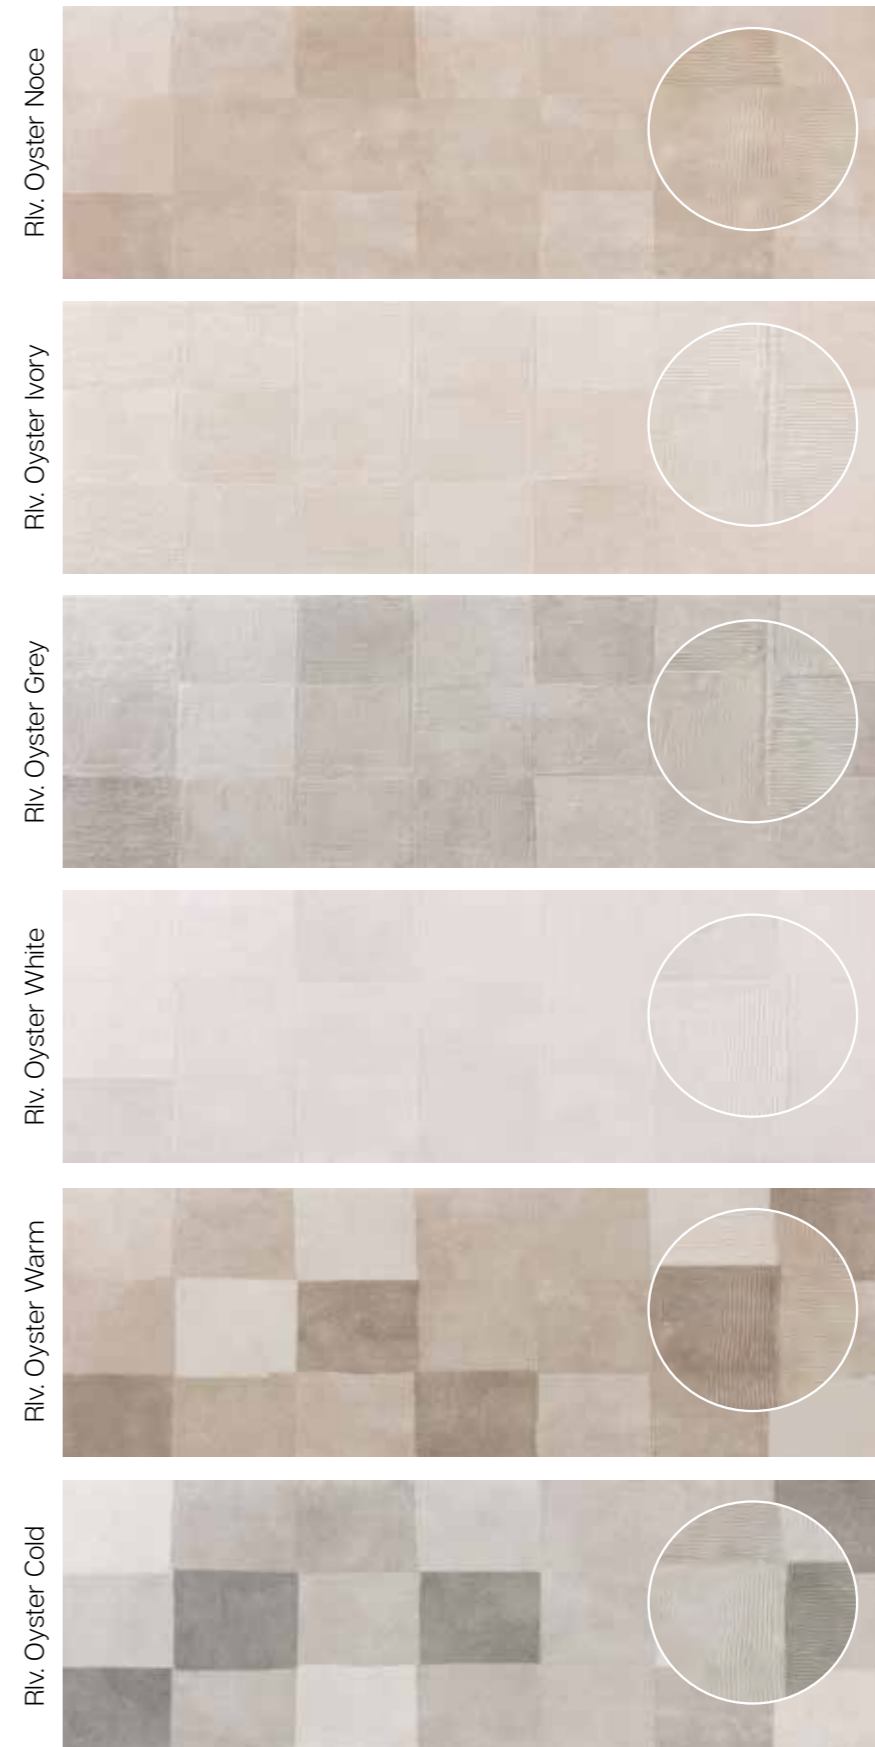

PAVIMENTO COORDINADO / MATCHING FLOOR

60X60 / 24"x24"
M28
 60,8x60,8 / 24"x24"
M22
 60x120 / 24"x48"
M77

RELIEVE COORDINADO / MATCHING DECORATED **M65 DEC.**

Eco-Stones

Novelties

HARLEQUIN

7x28

HENDAYA