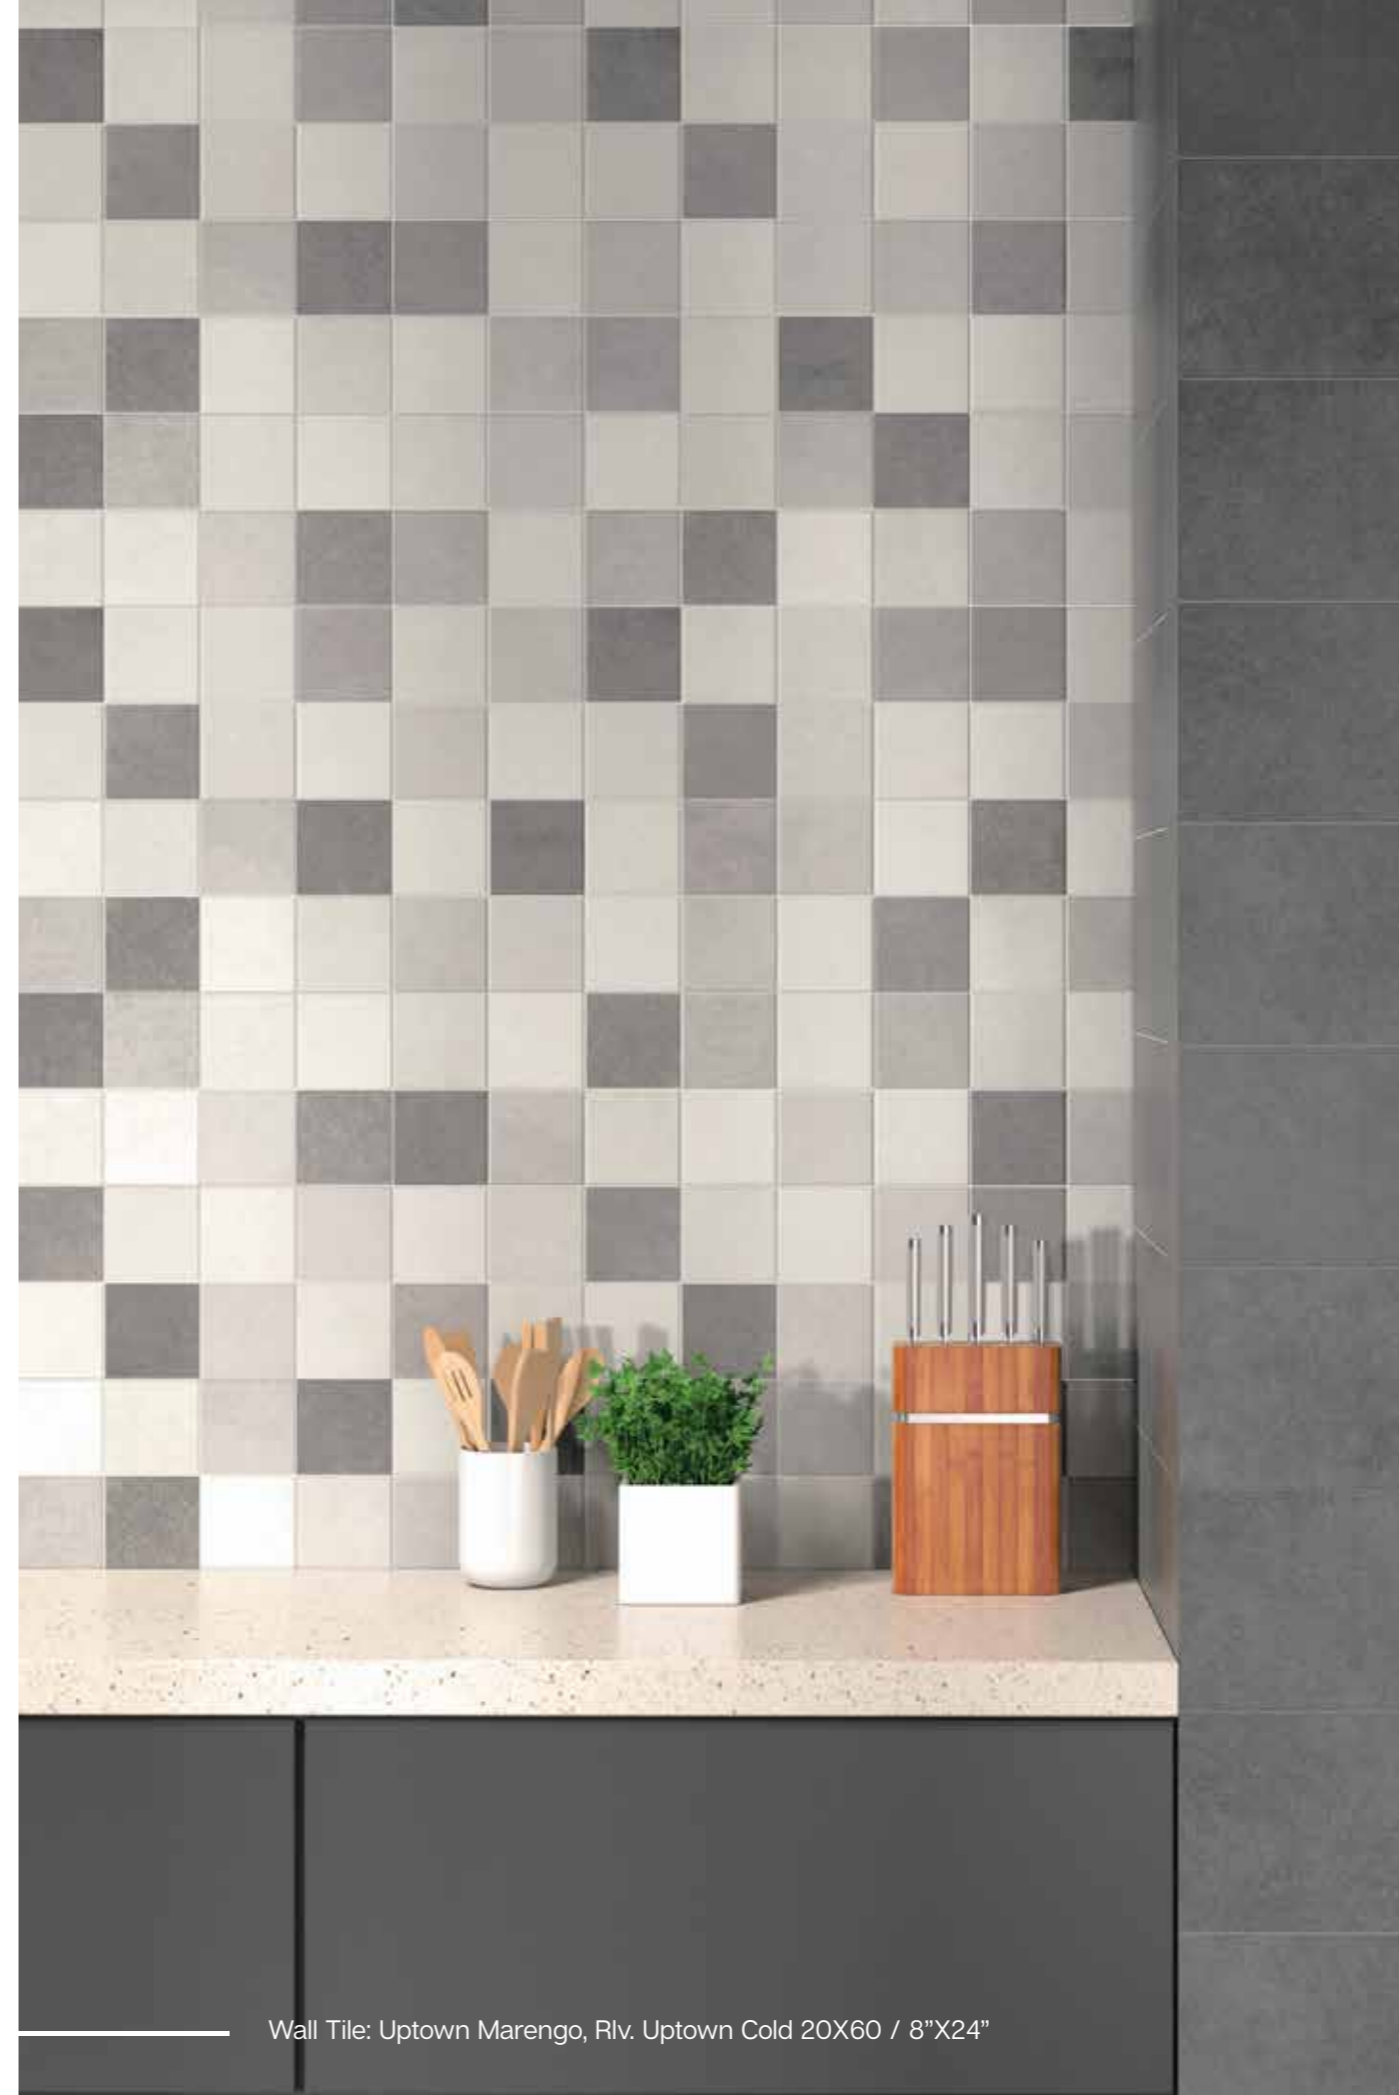

Wall Tile: Uptown Marengo, Rlv. Uptown Cold 20X60 / 8"X24"

Revestimiento / Wall Tiles

Uptown

Pasta Roja / Red Body

Eco-Red