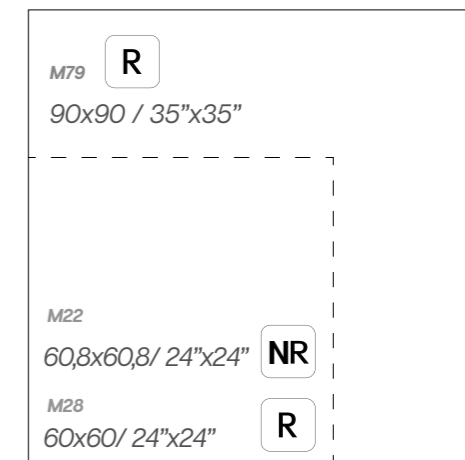

FORMATOS / FORMATS