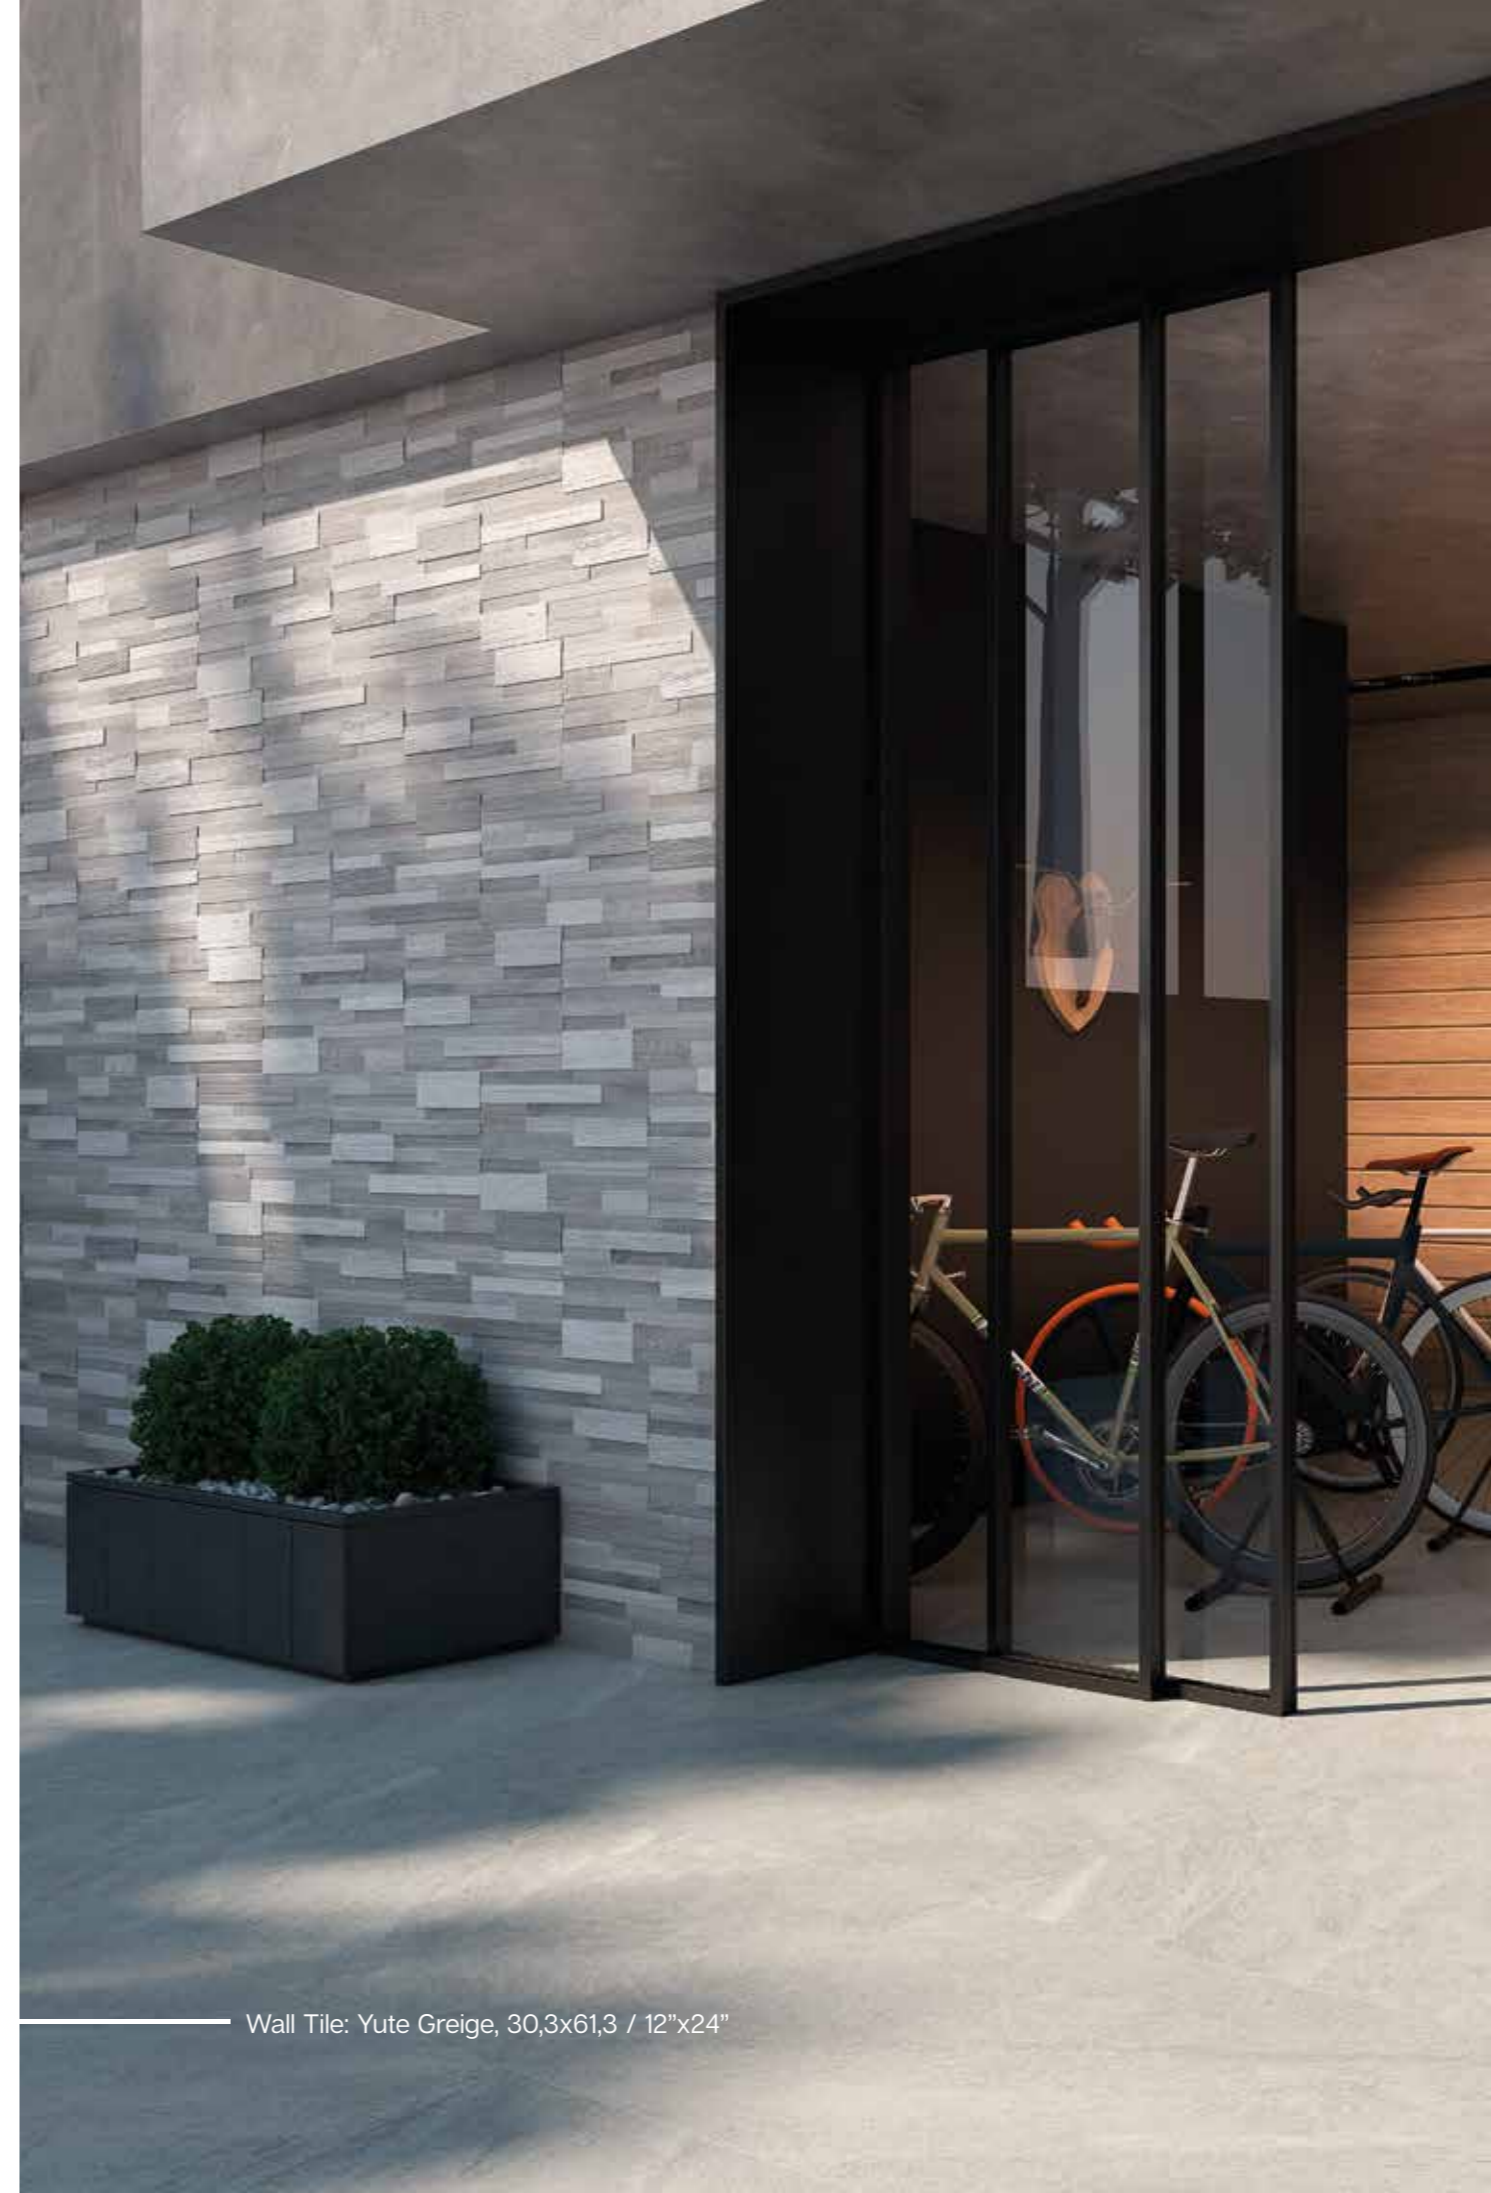

Wall Tile: Yute Greige, 30,3x61,3 / 12"x24"

Yute