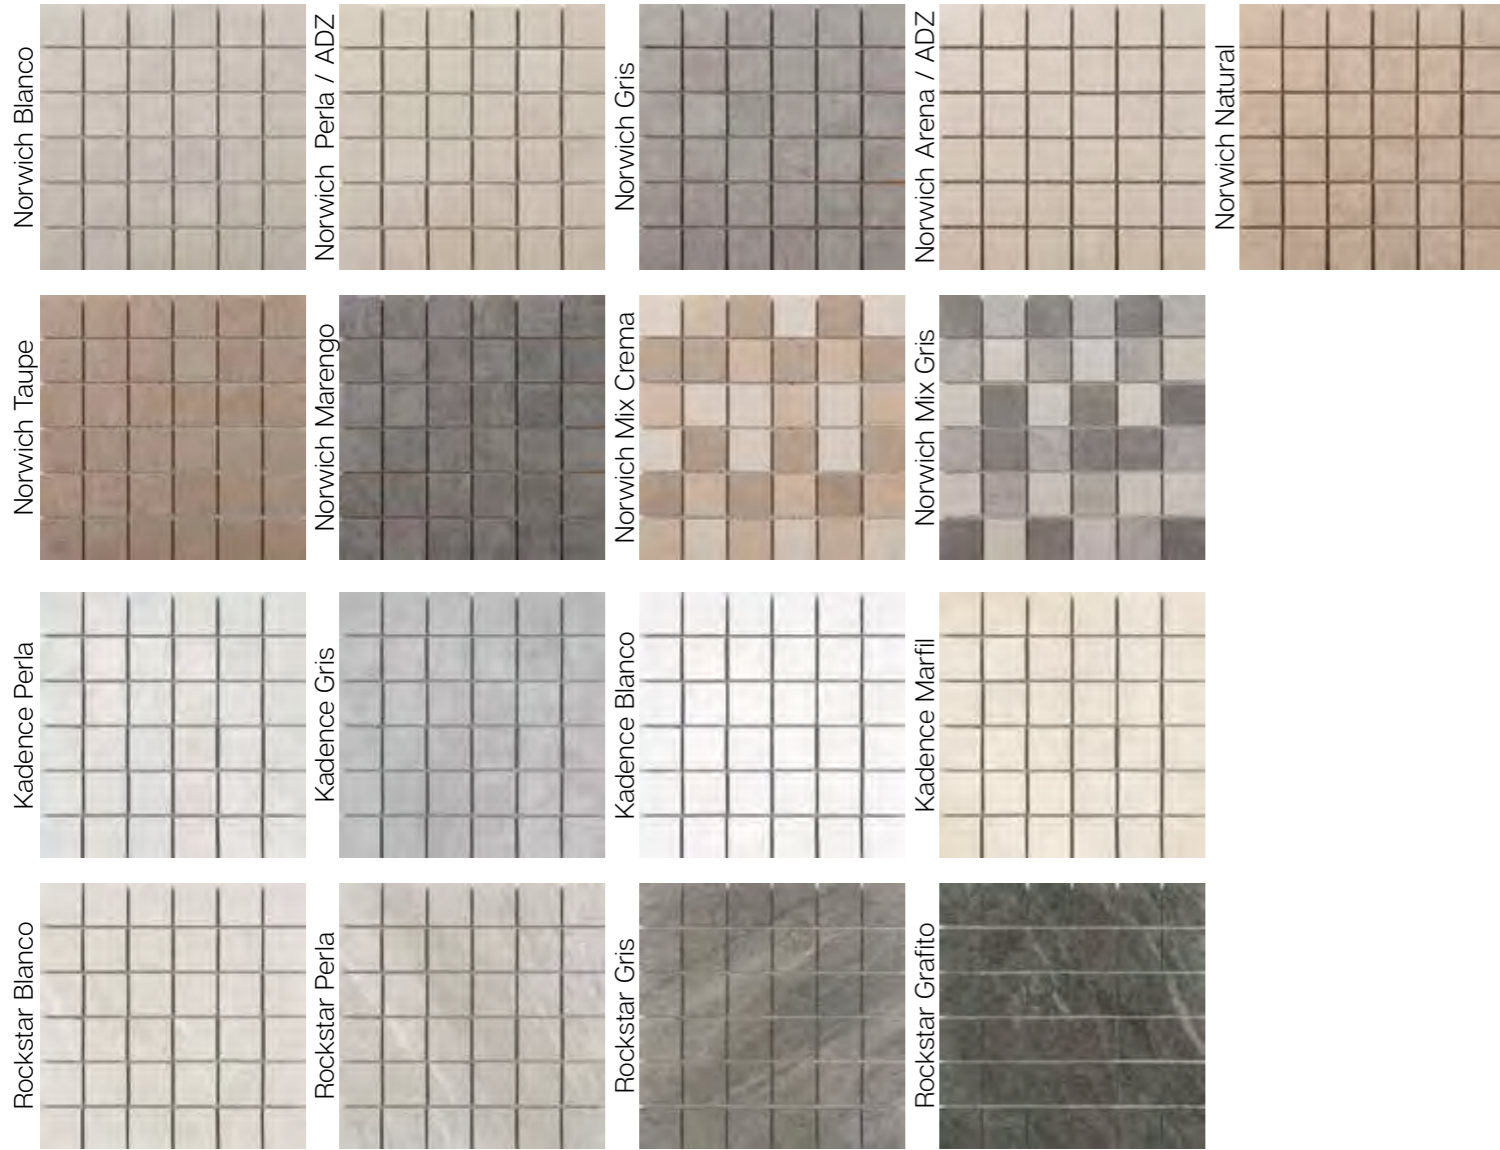

FORMATOS/ FORMATS

P13

Mallas 30x30
(5x5) 12"x12" (1,95"x1,95")
Porcelánico / Porcelain

FULL BODY

Packing List

Formato	pz/cj	m² /cj	kg / cj	cj/pl	m² /pl	kg / pl
30x30	11	1	18,25	48	48	896
32,5x22,5 Hexagonales	9	0,65	13,5	48	31,2	668