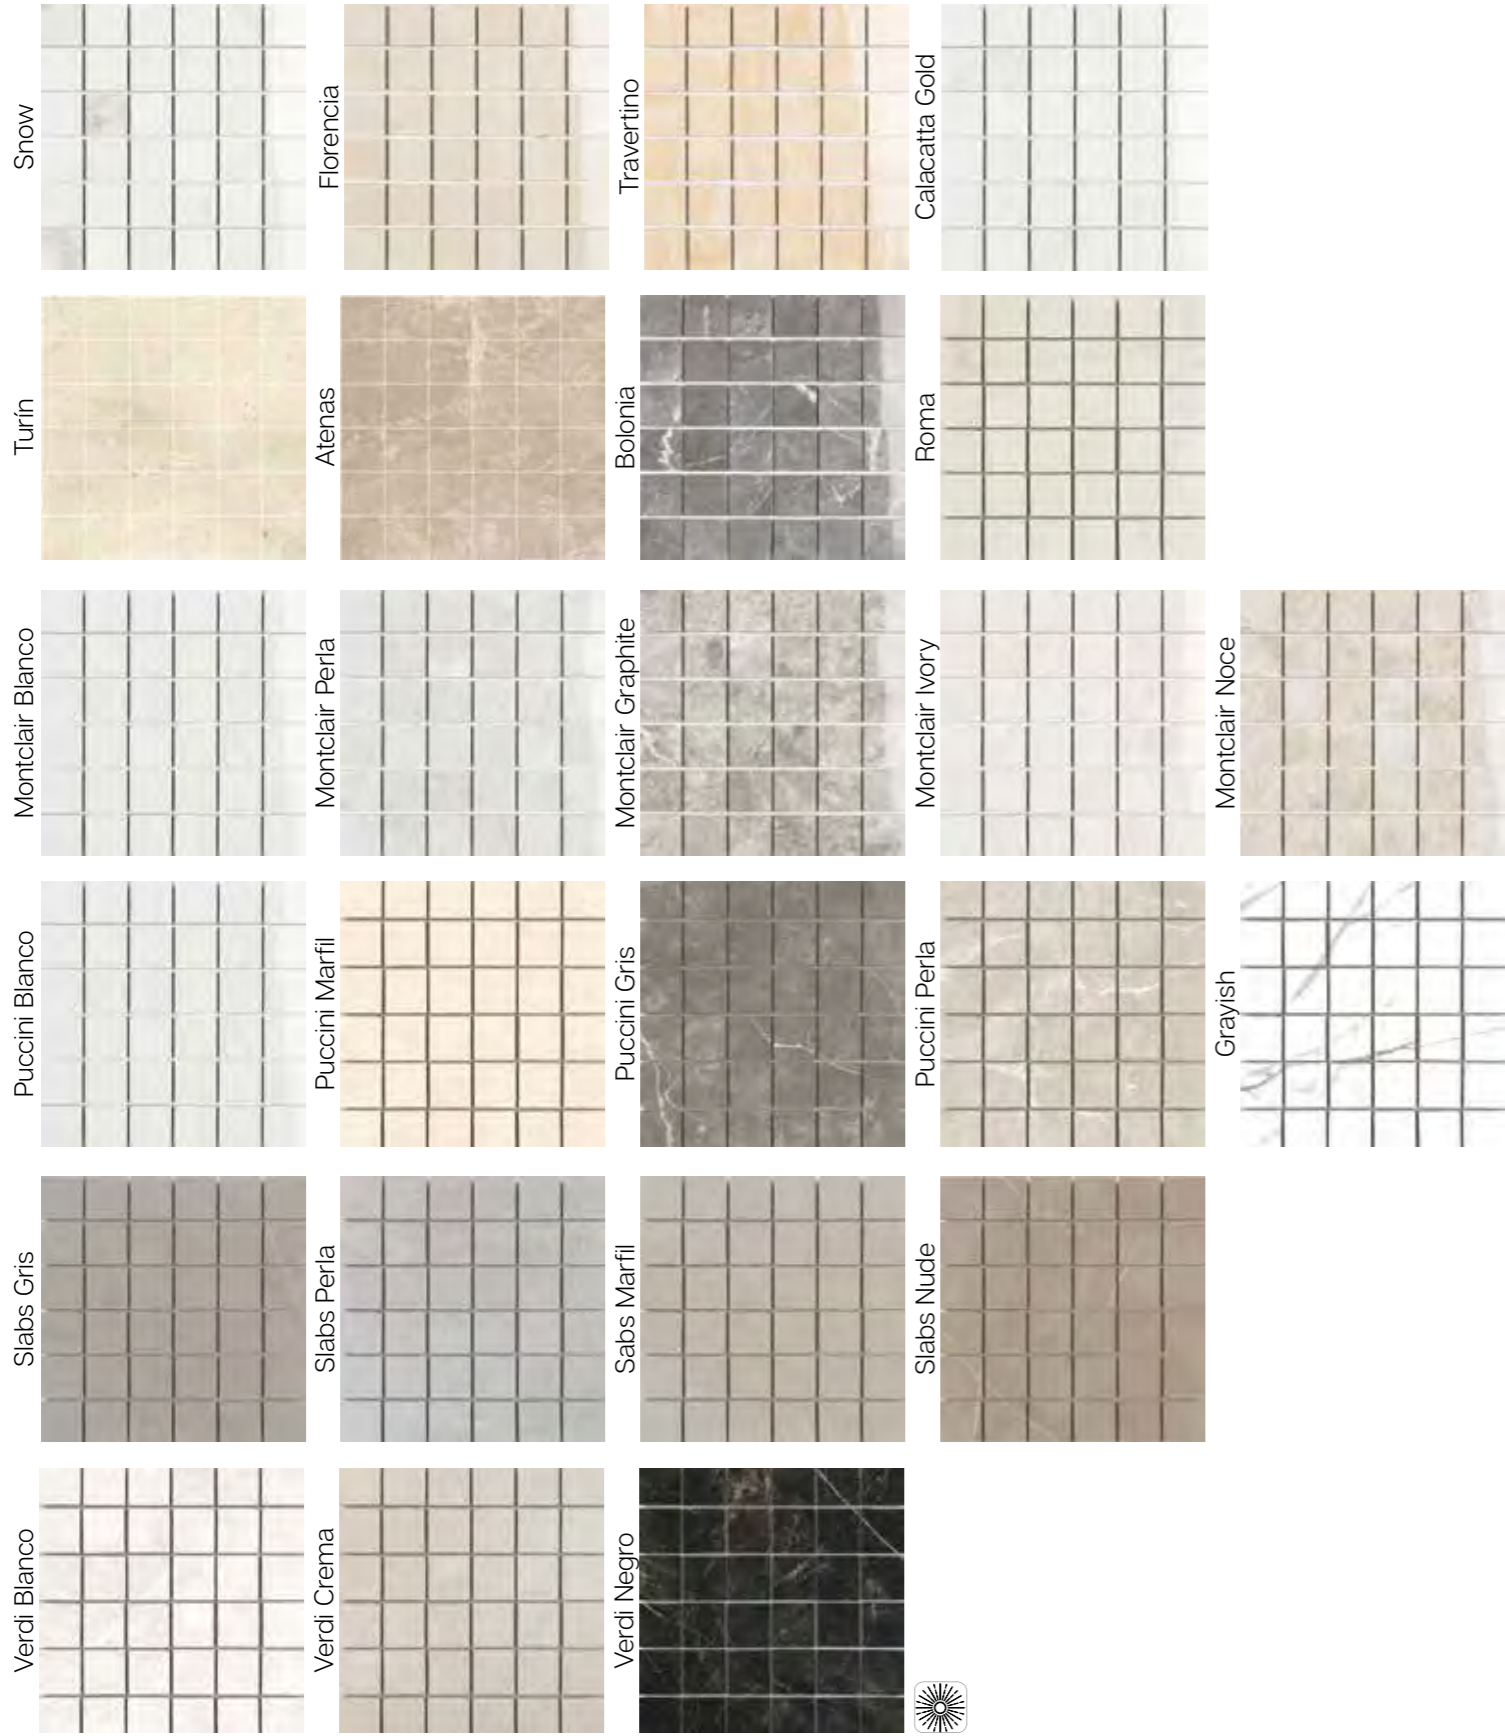

ECO-LUXE

Mallas

ECO-LUXE

FORMATOS/ FORMATS

P13

Mallas 30x30
(5x5) 12"x12" (1,95"x1,95")
Porcelánico / Porcelain

Malla P18
Hexagonal
32.5x22.5cm