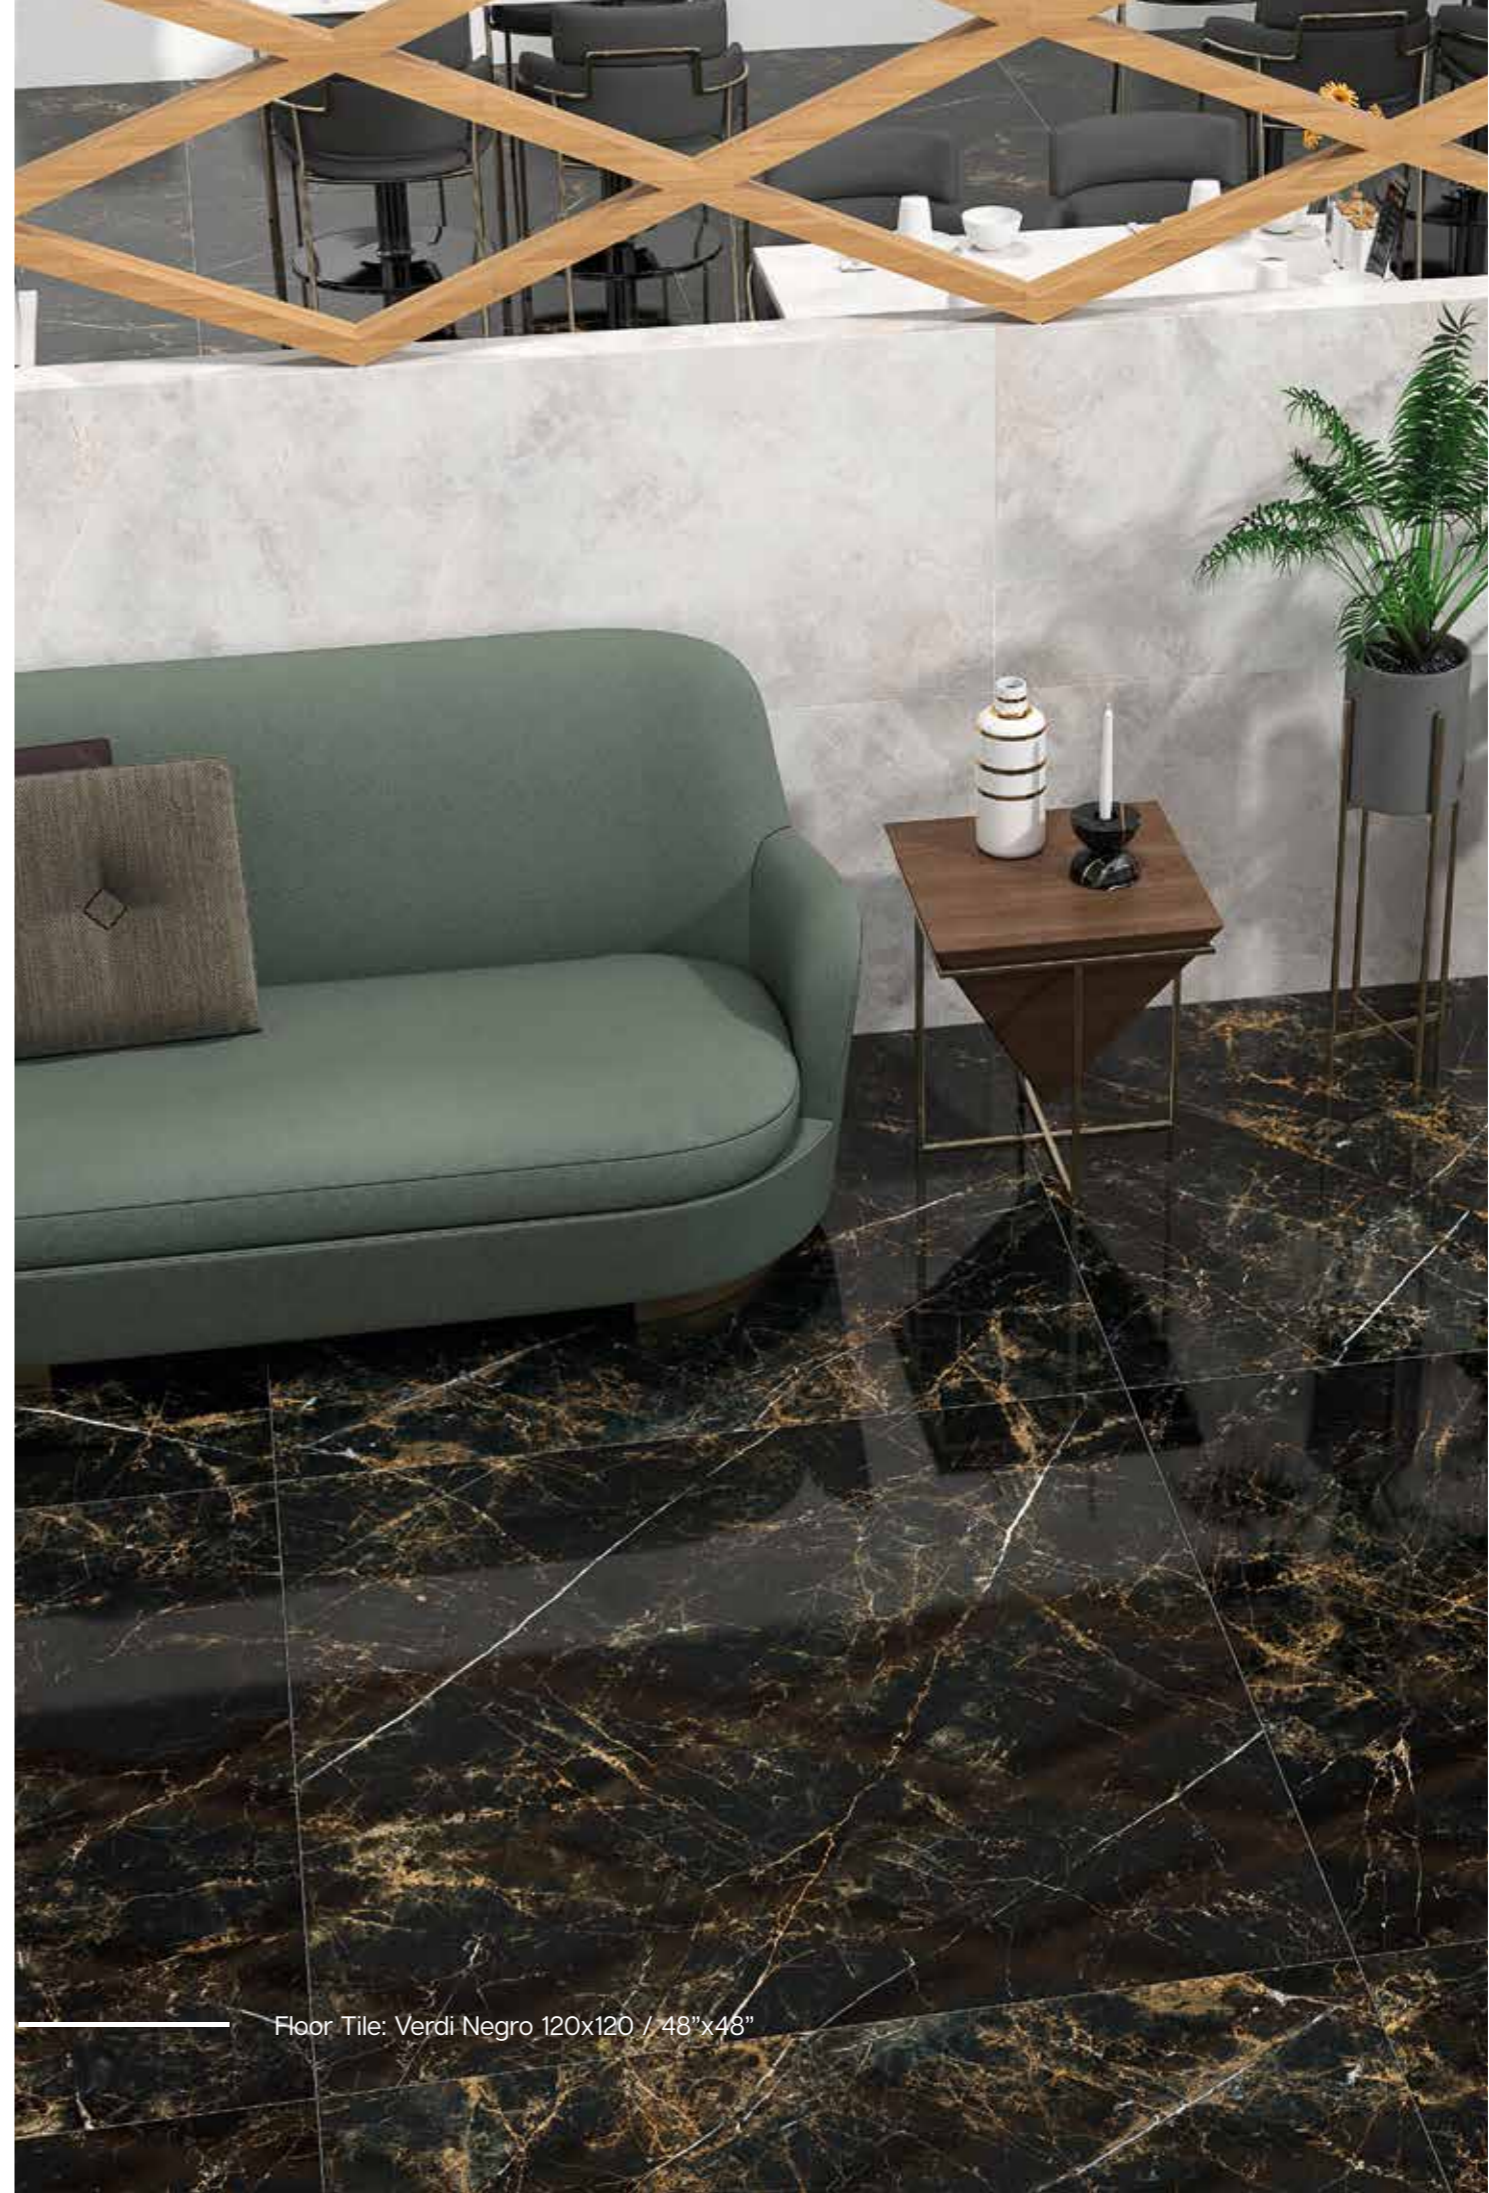

Floor Tile: Verdi Negro 120x120 / 48"x48"

Porcelánico / Porcelain Tiles

Verdi

Pavimento / Floor Tiles
Revestimiento / Wall Tiles

EcoLuxe