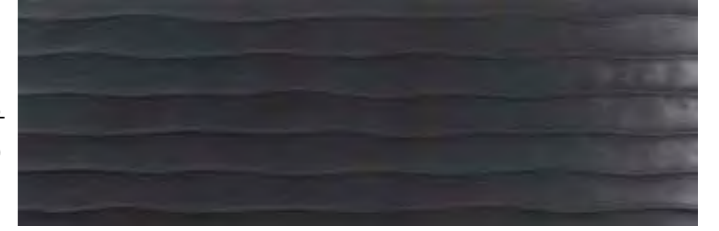

Riv. Aquarella Grey