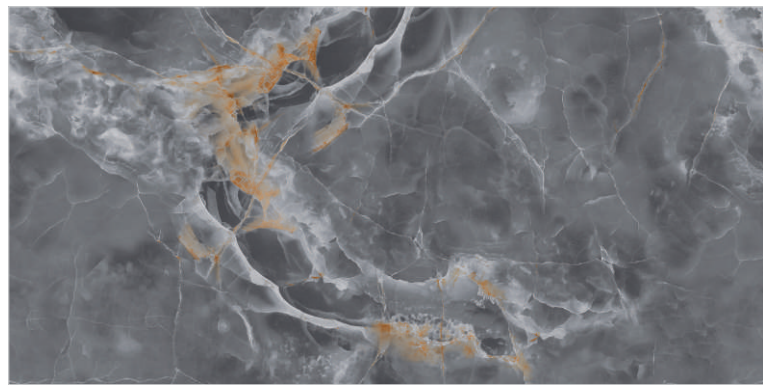

Random 6
Random 6

HG FRISSON GREY

Random 6

HG XTREME NERO

Random 5

HG SMOKE GREY HL
HG SMOKE GREY

Random 1
Random 4

60x120cm PGVT