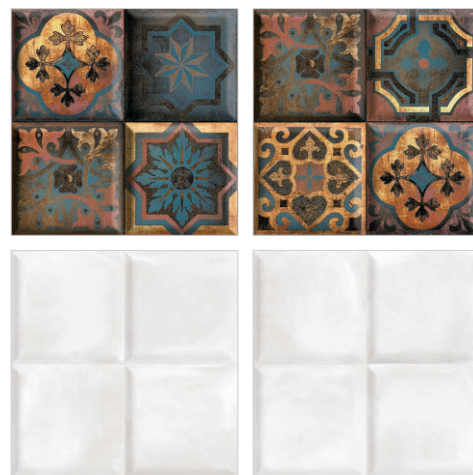

DUSK WHITE DECOR

DUSK GREY HL
DUSK GREY

DUSK RED HL
DUSK RED

DUSK YELLOW DECOR
DUSK YELLOW

DUSK BROWN HL
DUSK BROWN

DUSK BLUE DECOR
DUSK BLUE

PREVIEW OF PIAZZA ELIS

30x30cm
WALL TILES

M A T T

PIAZZA ELIS DECOR
PIAZZA ELIS LT

PIAZZA TEAK DECOR

PIAZZA LUMBER DECOR

PIAZZA YOHO DECOR

PIAZZA BULDER DECOR

PIAZZA JAMAICA DECOR

TECHNICAL FEATURES OF GLAZED VITRIFIED TILES