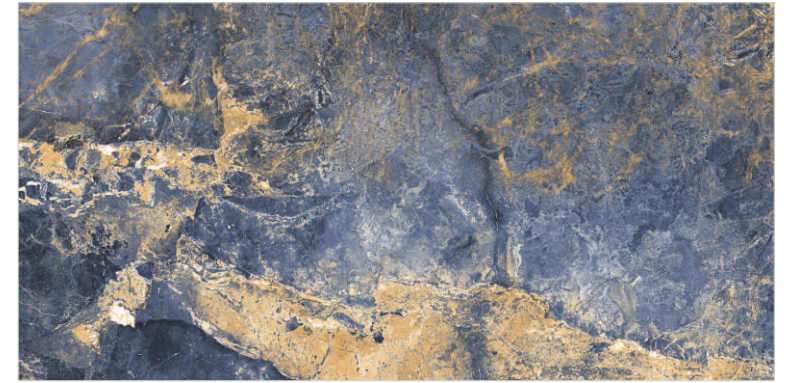

HG KRAZZY BROWN
HG KRAZZY BLUE

Random 6
Random 6

Random 6