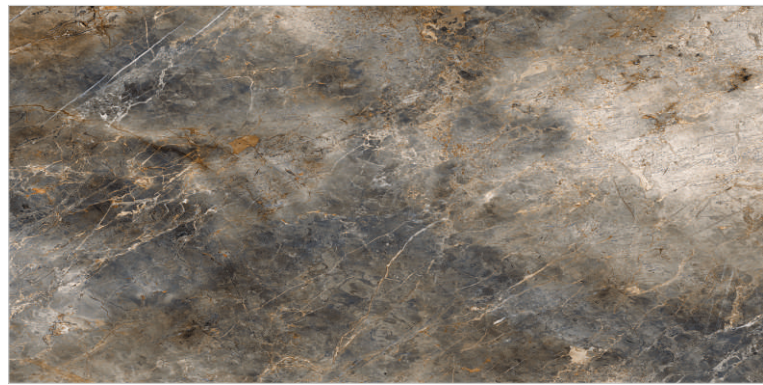

HG FLORIAN GRAFITO

Random 4