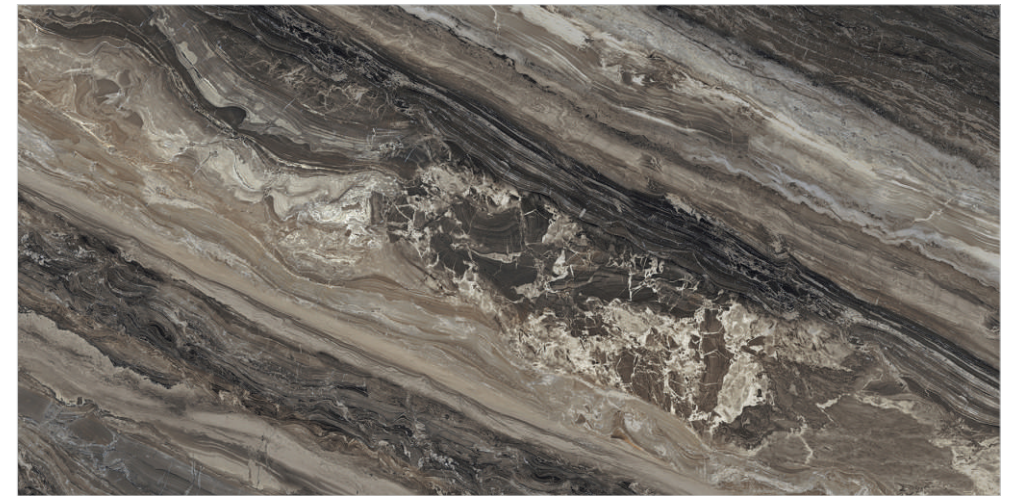

BRAZILLIAN BLUE

Random 6

80x160cm PGVT

HIGHGLOSS

80x160cm PGVT

HIGHGLOSS

LAWA

Book Match A+B