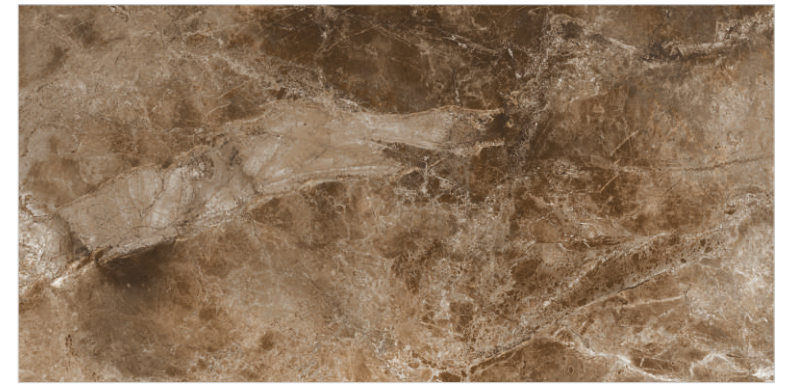

60x120cm PGVT

HIGH GLOSS

HG FONTANA GOLD DECOR
HG FONTANA GOLD

Random 1
Random 6

PREVIEW OF HG FONTANA GOLD

60x120cm PGVT

HIGH GLOSS

HG KRAZZY BROWN
HG KRAZZY BLUE