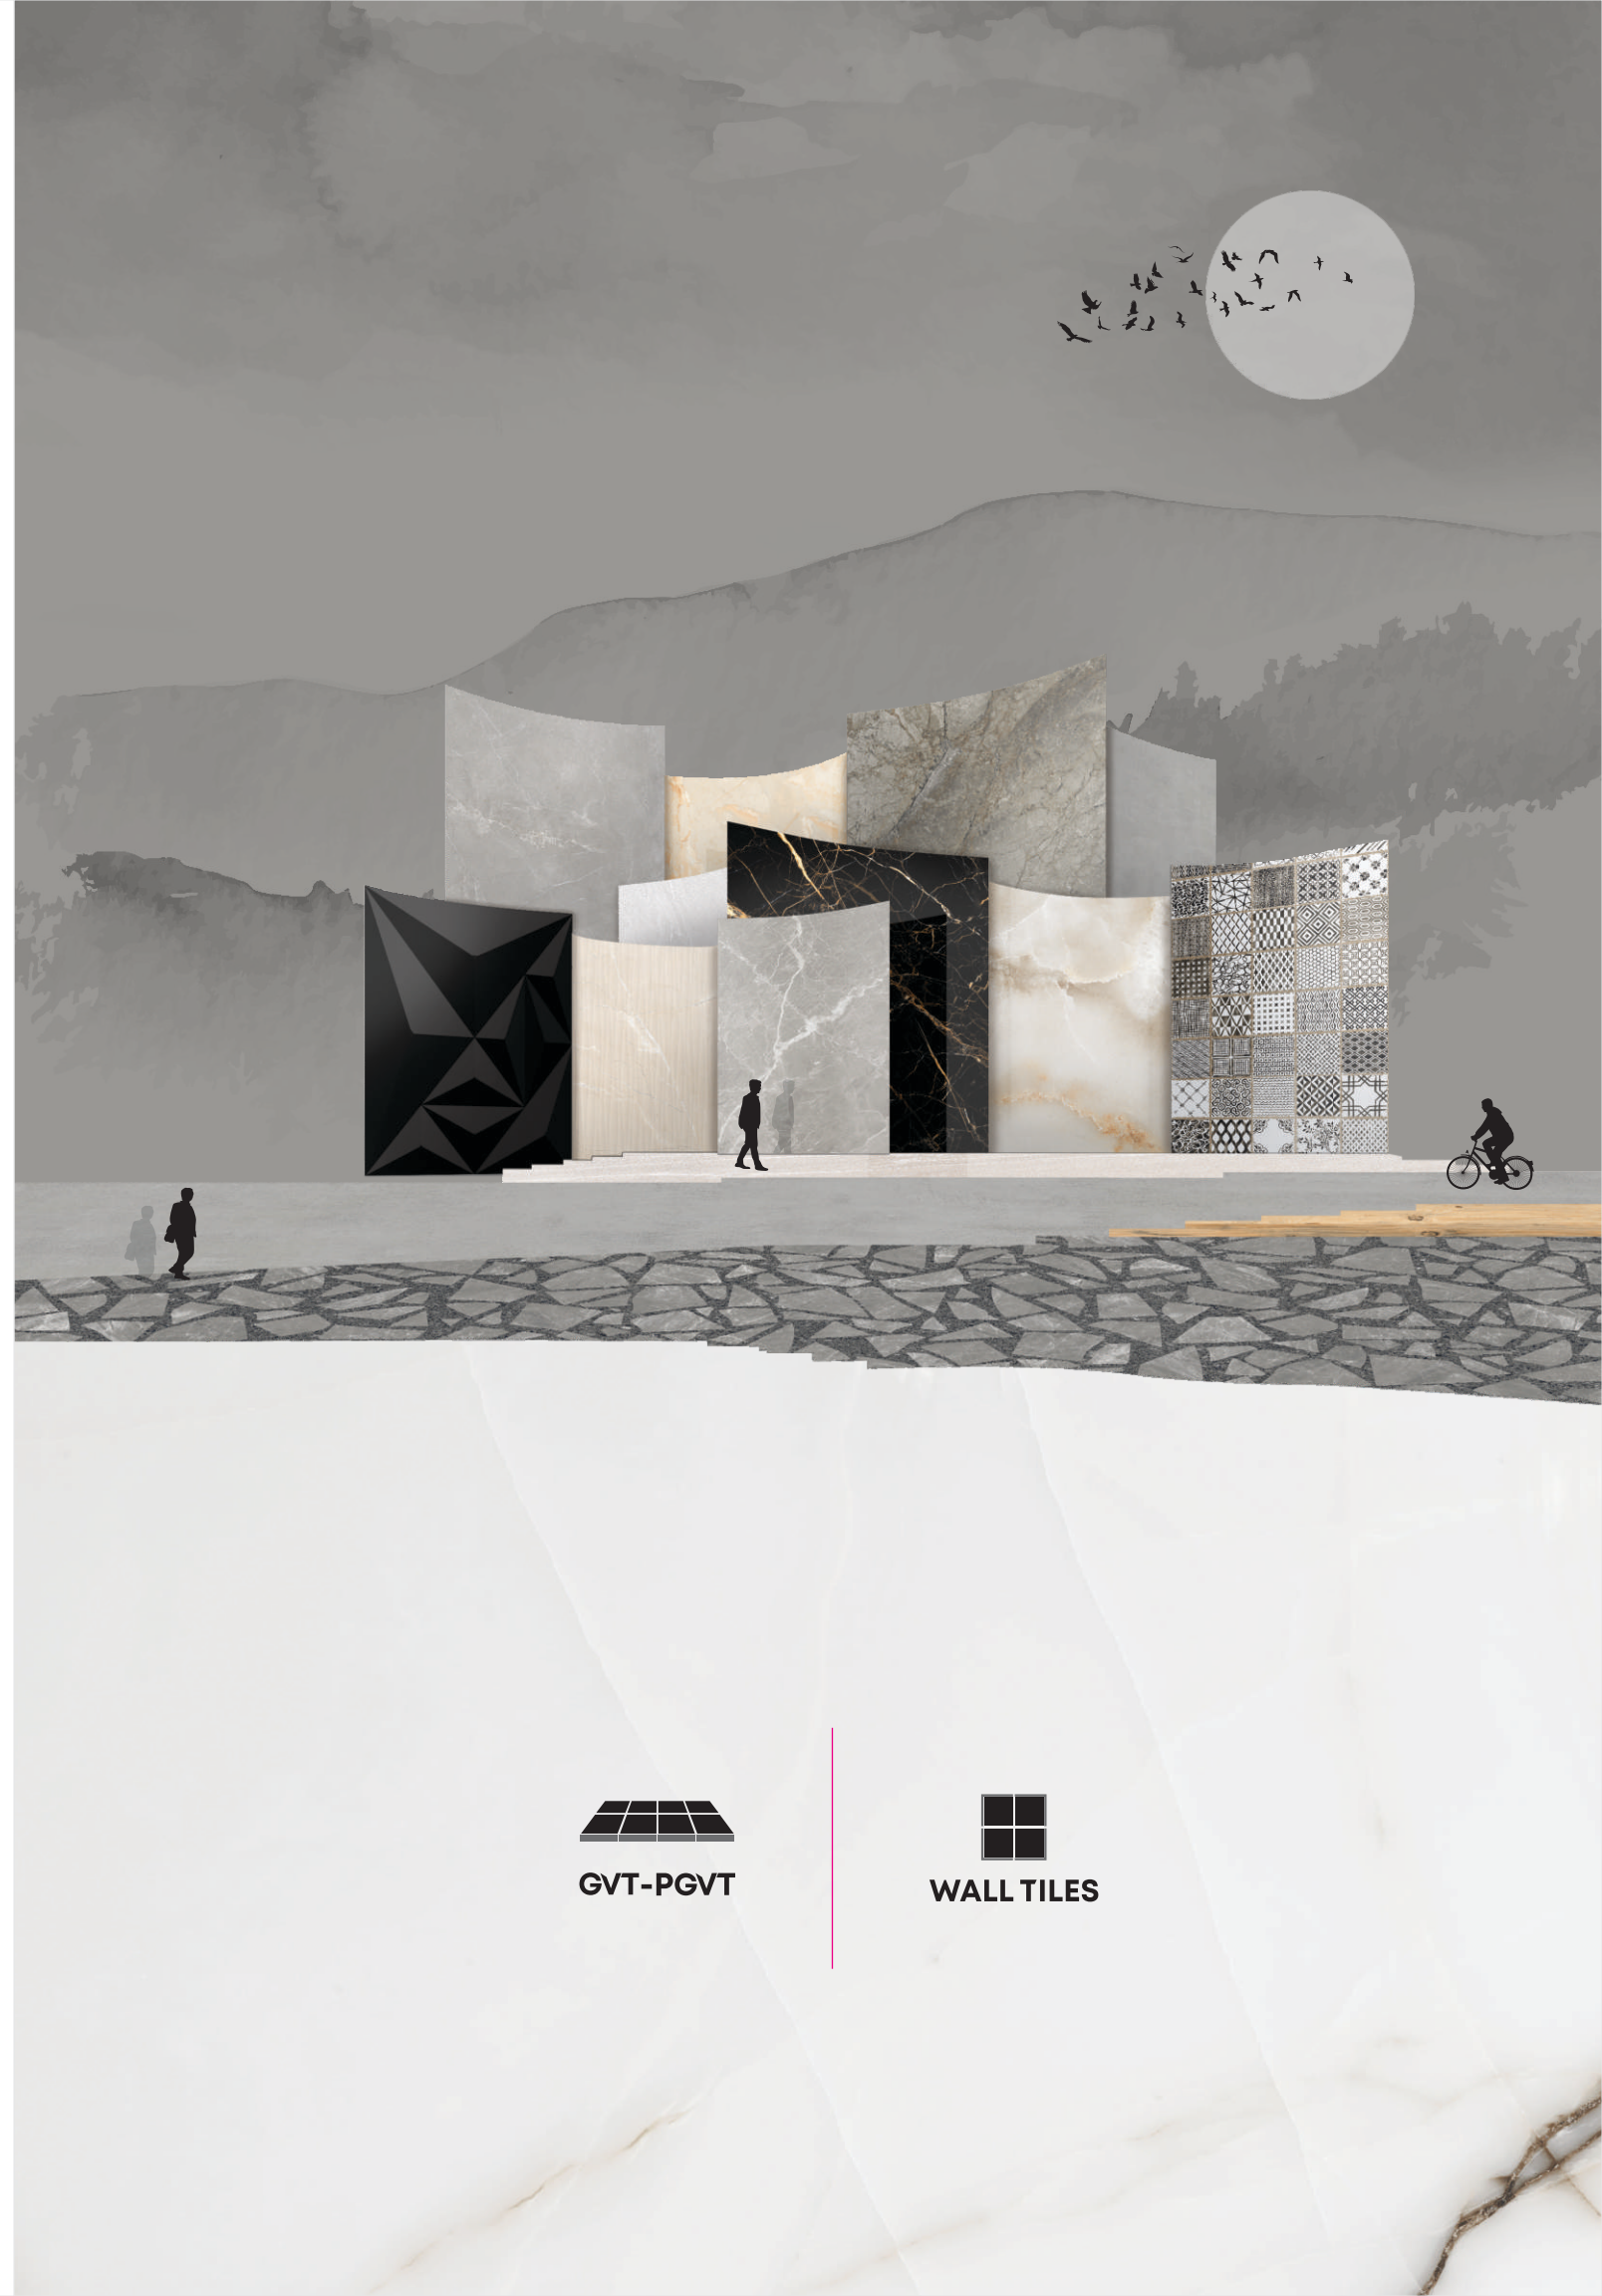

C E V I S A M A

2020

COLLECTION OF GVT-PGVT & WALL TILES

ITACA[®]
an italian live

#ICD INNOVATION
CREATIVITY
DESIGN

A CONQUEST FOR EXCELLENCE

Our latest collection from the house of ITACA is aimed to change your perspective about how a space should look like. With perfected designs and new styles from around the globe, the new GVT tiles from ITACA will perfectly reflect the true serenity of every space around you. With the new ITACA tiles we are set to envision a journey that will change your perspective about how your spaces should look like.

www.itaca.in

GVT-PGVT

WALL TILES

GVT-PGVT

THE FINEST MATERIALS THAT STAND OUT FOR THEIR ORGANIC NATURE

The GVT-PGVT tiles from the house of ITACA is set to refine how a luxurious space looks and feels like. With perfectly designed natural finish and marvellous new designs, the new GVT tiles are designed to homes which range from cozy to luxurious.