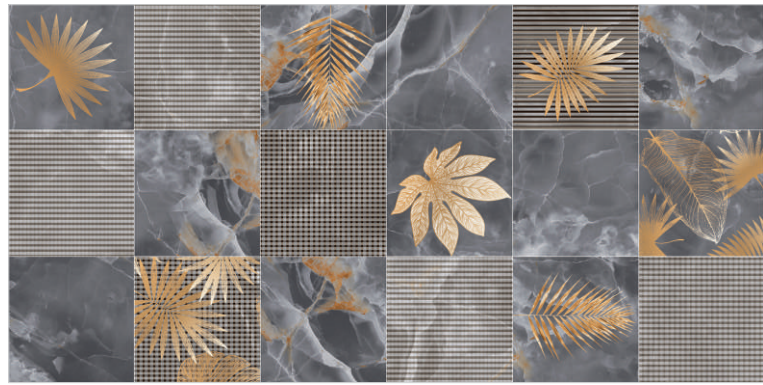

HG SMOKE GREY HL
HG SMOKE GREY

Random 1
Random 4

60x120cm PGVT

HIGH GLOSS