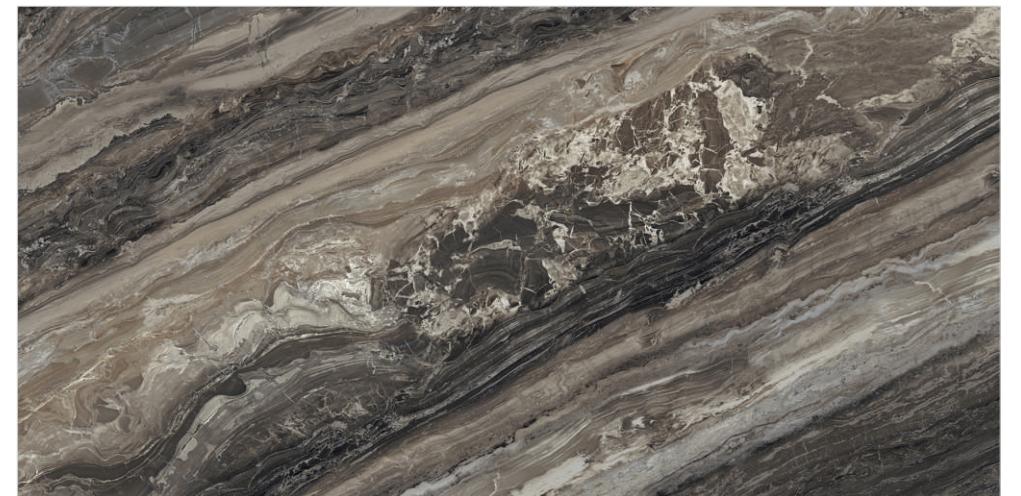

BRAZILLIAN BLUE

Random 6

80x160cm PGVT

HIGHGLOSS

80x160cm PGVT

HIGHGLOSS

LAWA

Book Match A+B