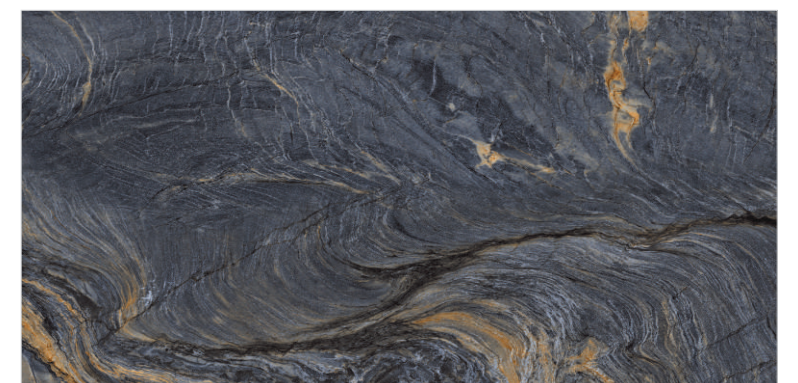

HIGH GLOSS

PREVIEW OF HG FLORIAN BLUE

PREVIEW OF HG SMOKE GREY

60x120cm PGVT

HIGH GLOSS

HG FLORIAN BLUE

Random 4

HG LUXURY BLUE