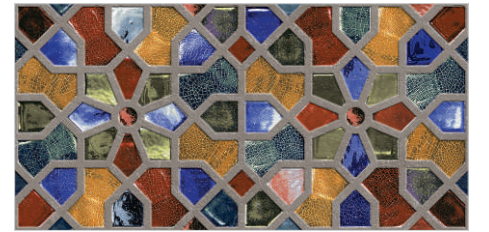

M A T T

30x60cm
WALL TILES

M A T T

G ZEBO GRIS HL

R MURFY CREMA
G MURFY BROWN HL
R MURFY BROWN

R MURFY SILVER
G MURFY GREY HL
R MURFY GREY

BENTLEY WHITE HL
BENTLEY WHITE

G BENTLEY BRONZE HL
G BENTLEY BRONZE