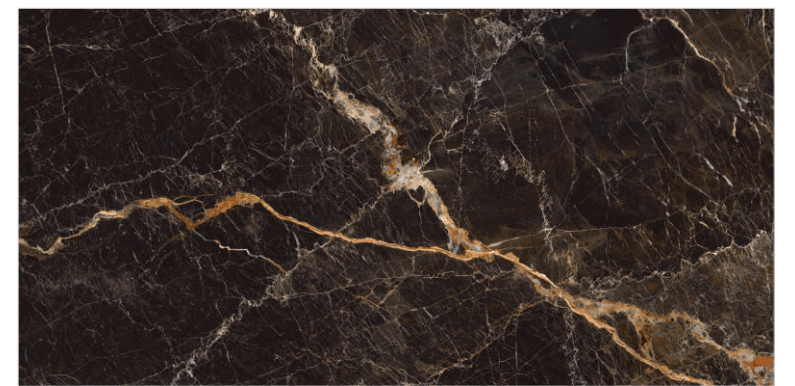

HG XTREME NERO

Random 5