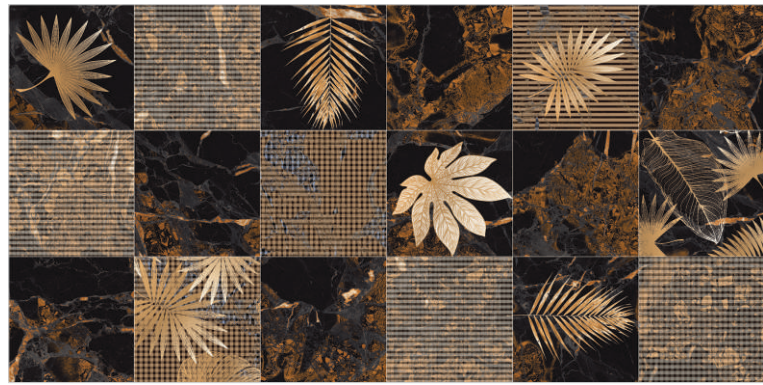

60x120cm PGVT

HIGH GLOSS

HG FONTANA GOLD DECOR
HG FONTANA GOLD

Random 1
Random 6

PREVIEW OF HG FONTANA GOLD

60x120cm PGVT

HIGH GLOSS

HG KRAZZY BROWN
HG KRAZZY BLUE