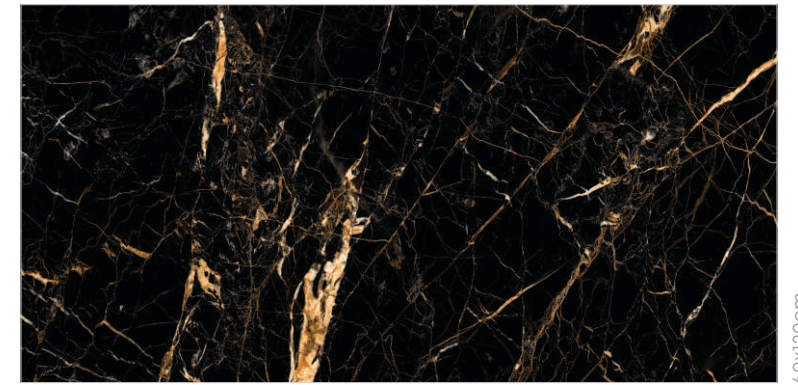

PGVT

HIGH GLOSS

Random 4