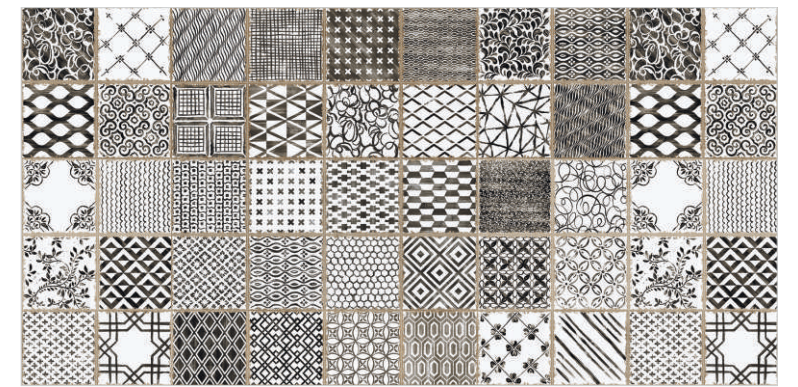

SN NOVELTY DECOR 12

Random 1