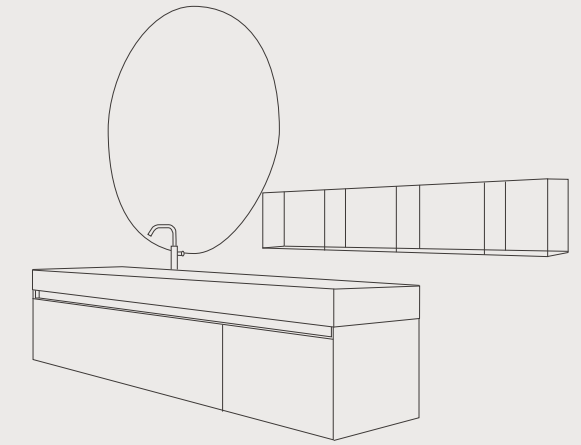

EOS.F4000

Consolle H.12 vasca integrata Polaris 90 Res Art Powder.
Mobile: frontali Action Light - struttura Res Art Powder.
Dimensioni: L. 120+60 P. 50 cm.

Console H.12 with integrated basin Polaris 90 Res Art Powder.
Furniture: fronts Action Light - Structure Res Art Powder.
Dimensions: W. 120+60 D. 50 cm.

PREZZO composizione
PRICE of the composition
punti: 5610
points: 5610

Per composizioni diverse fare riferimento al listino: Edoné Design+ 1-2 modello EOS fascia di prezzo 3 solo parte mobile e fianchi di chiusura + 15%

For different compositions refer to Edoné pricelist Design+ 1-2 EOS collection
3rd price class
Furniture and finishing sides only +15%