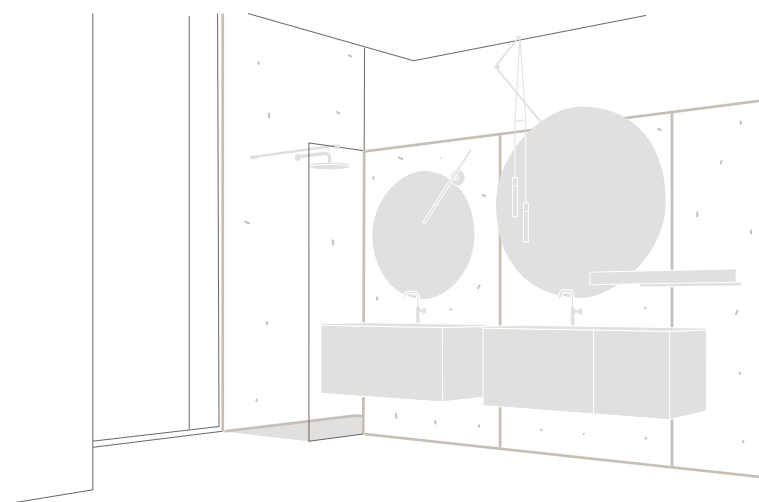

ACIDIC

AMBIENTE 1 - materiali utilizzati:

AMBIENTE 1 - used materials:

rivestimento parete: Acidic Iron 160x320 cm
Acidic Corten 120x240 cm
pavimento: Res Art Ash 120x120 cm

wall coating: Acidic iron 160x320 cm
acidic Corten 120x240 cm
floor: Res Art Ash 120x120 cm