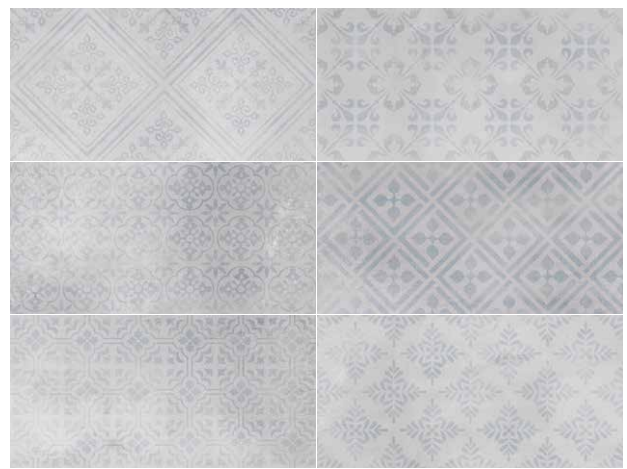

Indi Agra detalle
Indi Agra detail

28 diseños diferentes
28 different designs

INDI

Indi Delhi
12x24 cm M160

Indi Jaipur
12x24 cm M160

Indi Jaipur detalle
Indi Jaipur detail

Indi Delhi
16 diseños diferentes
16 different designs