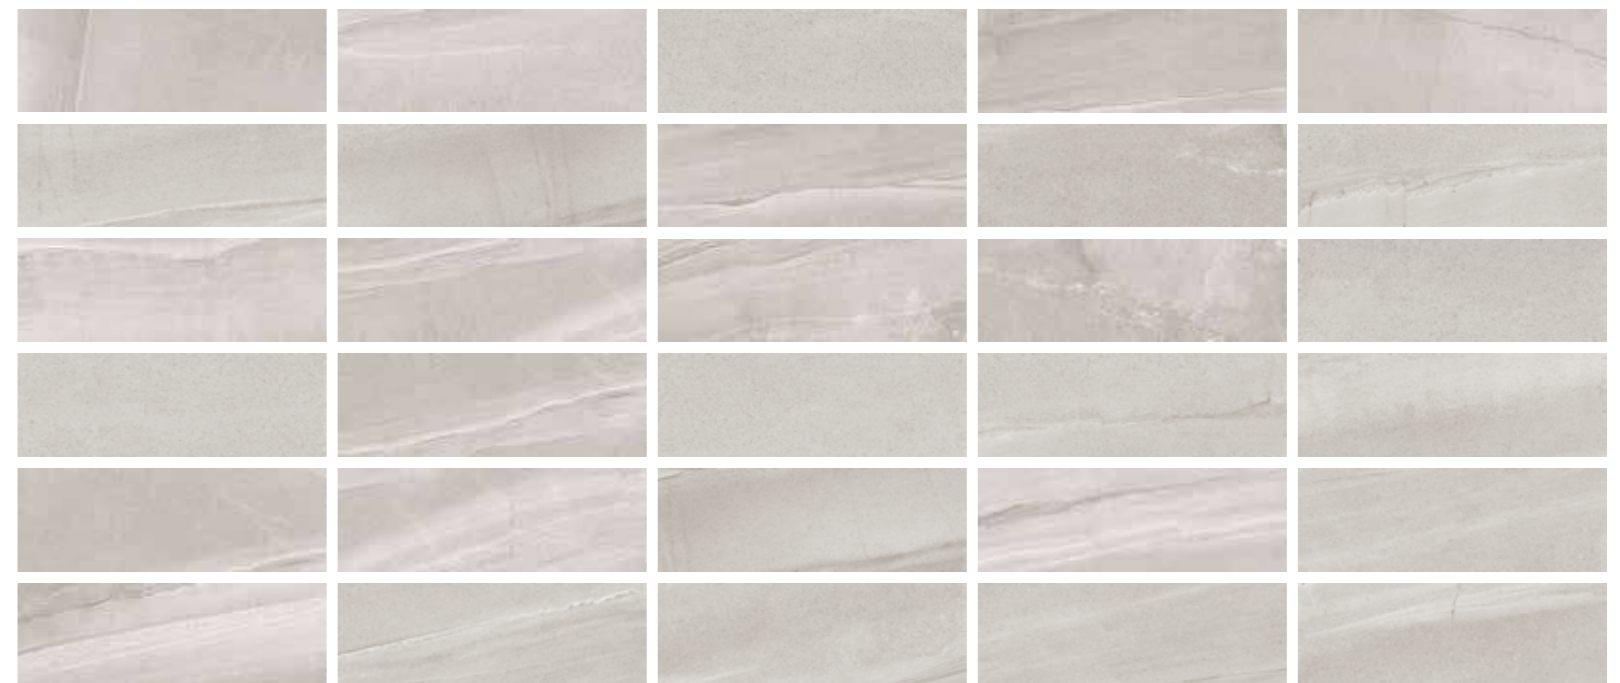

BURLINGTON CREAM 20x60cm · BURLINGTON TAUPE 20x60cm · BURLINGTON DEC-2 CREAM 20x60cm · BURLINGTON-REL TAUPE 20x60cm

VARIEDAD GRÁFICA
GRAPHIC VARIETY

BURLINGTON GREY 20x60cm

Disponible en todos los colores / Available in all colors