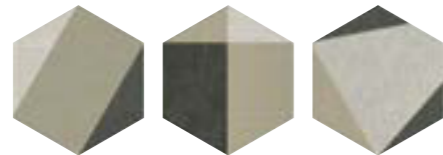

HEXTANGRAM FABRIC GREY
28,5x33 cm. · 11"x13" **K-38**

+ DE **10** DISEÑOS DIFERENTES
OVER A 10 DIFFERENT DESIGNS

escala reducida
scaled