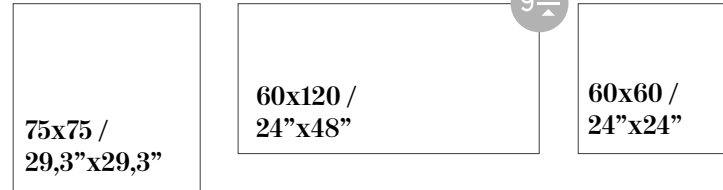

THOLOS

GLAZED PORCELAIN

Sizes / Formatos

GLOSSY GLAZED RECTIFIED