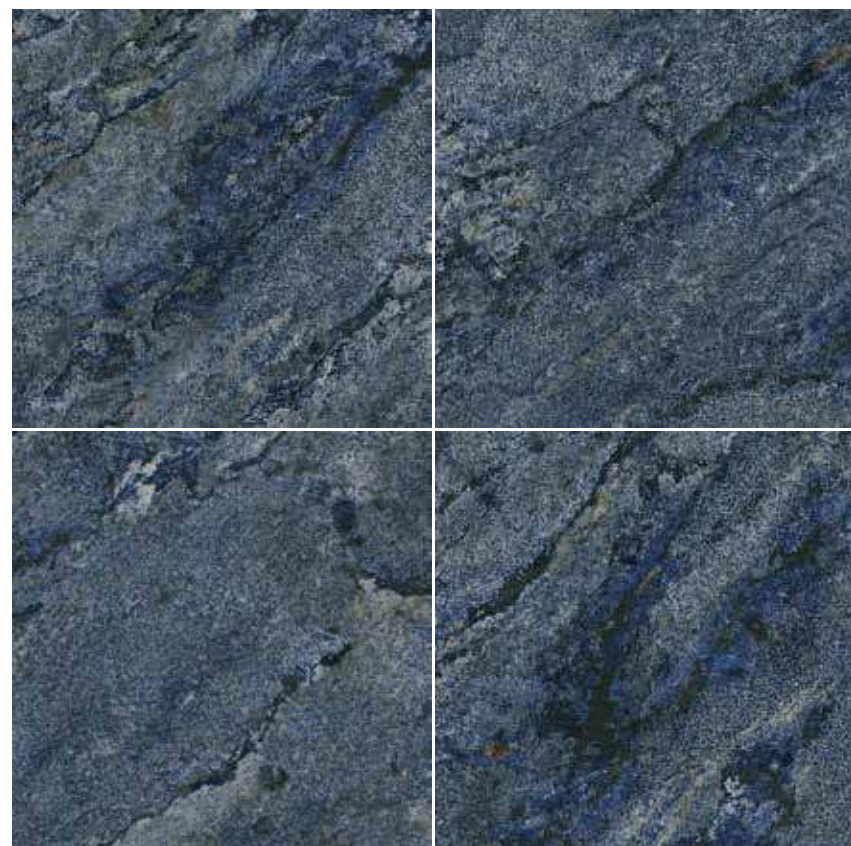

BAHIA

SUPER POLISHED

Sizes / Formatos

SUPER POLISHED RECTIFIED

Shade Variation / Variación Gráfica

AZUL