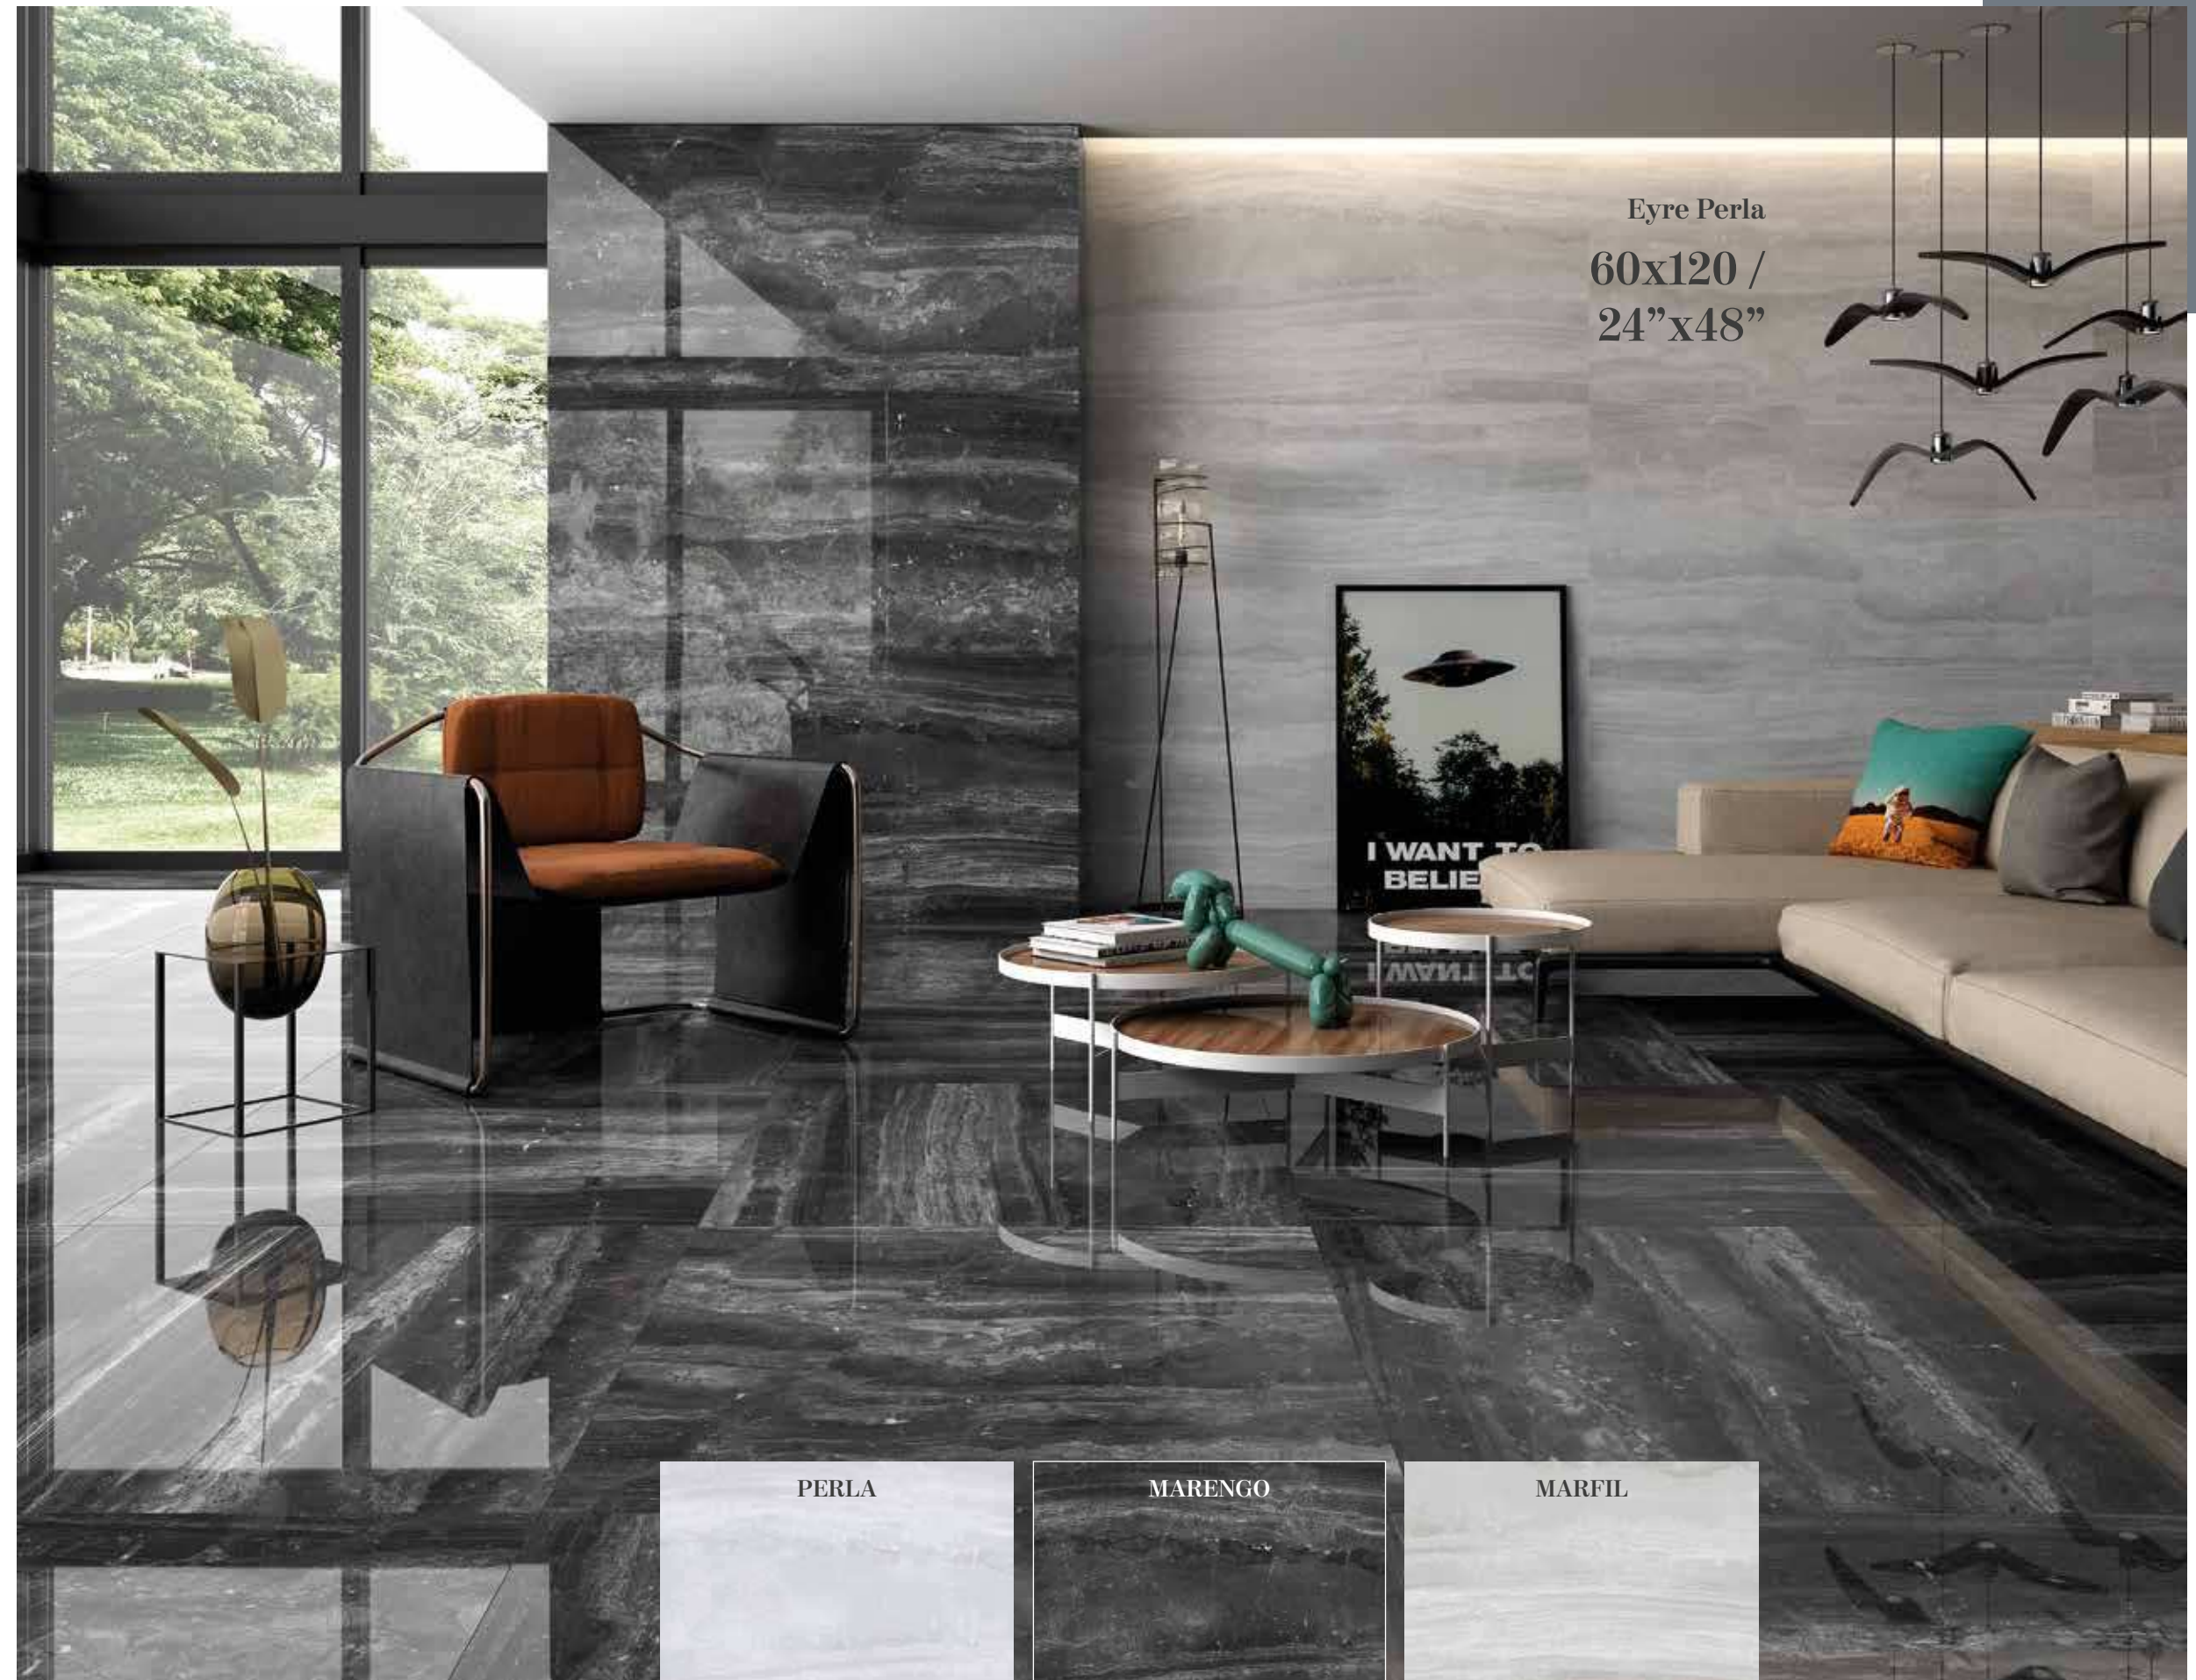

EYRE

POLISHED PORCELAIN

Sizes / Formatos

POLISHED RECTIFIED

60x120 /
24"x48"

60x60 /
24"x24"

75x75 /
29,3"x29,3"

30x60 /
12"x24"

Shade Variation / Variación Gráfica

PERLA

MARENCO

MARFIL