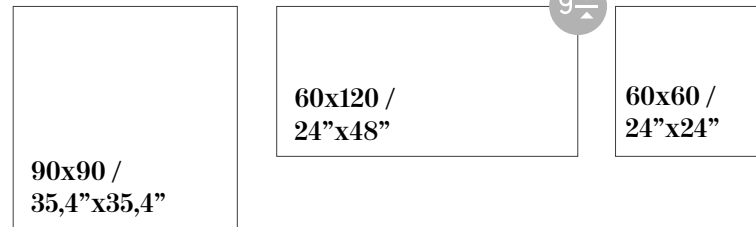

UNIQUE

GLAZED PORCELAIN

Sizes / Formatos

NATURAL RECTIFIED

NATURAL

Shade Variation / Variación Gráfica