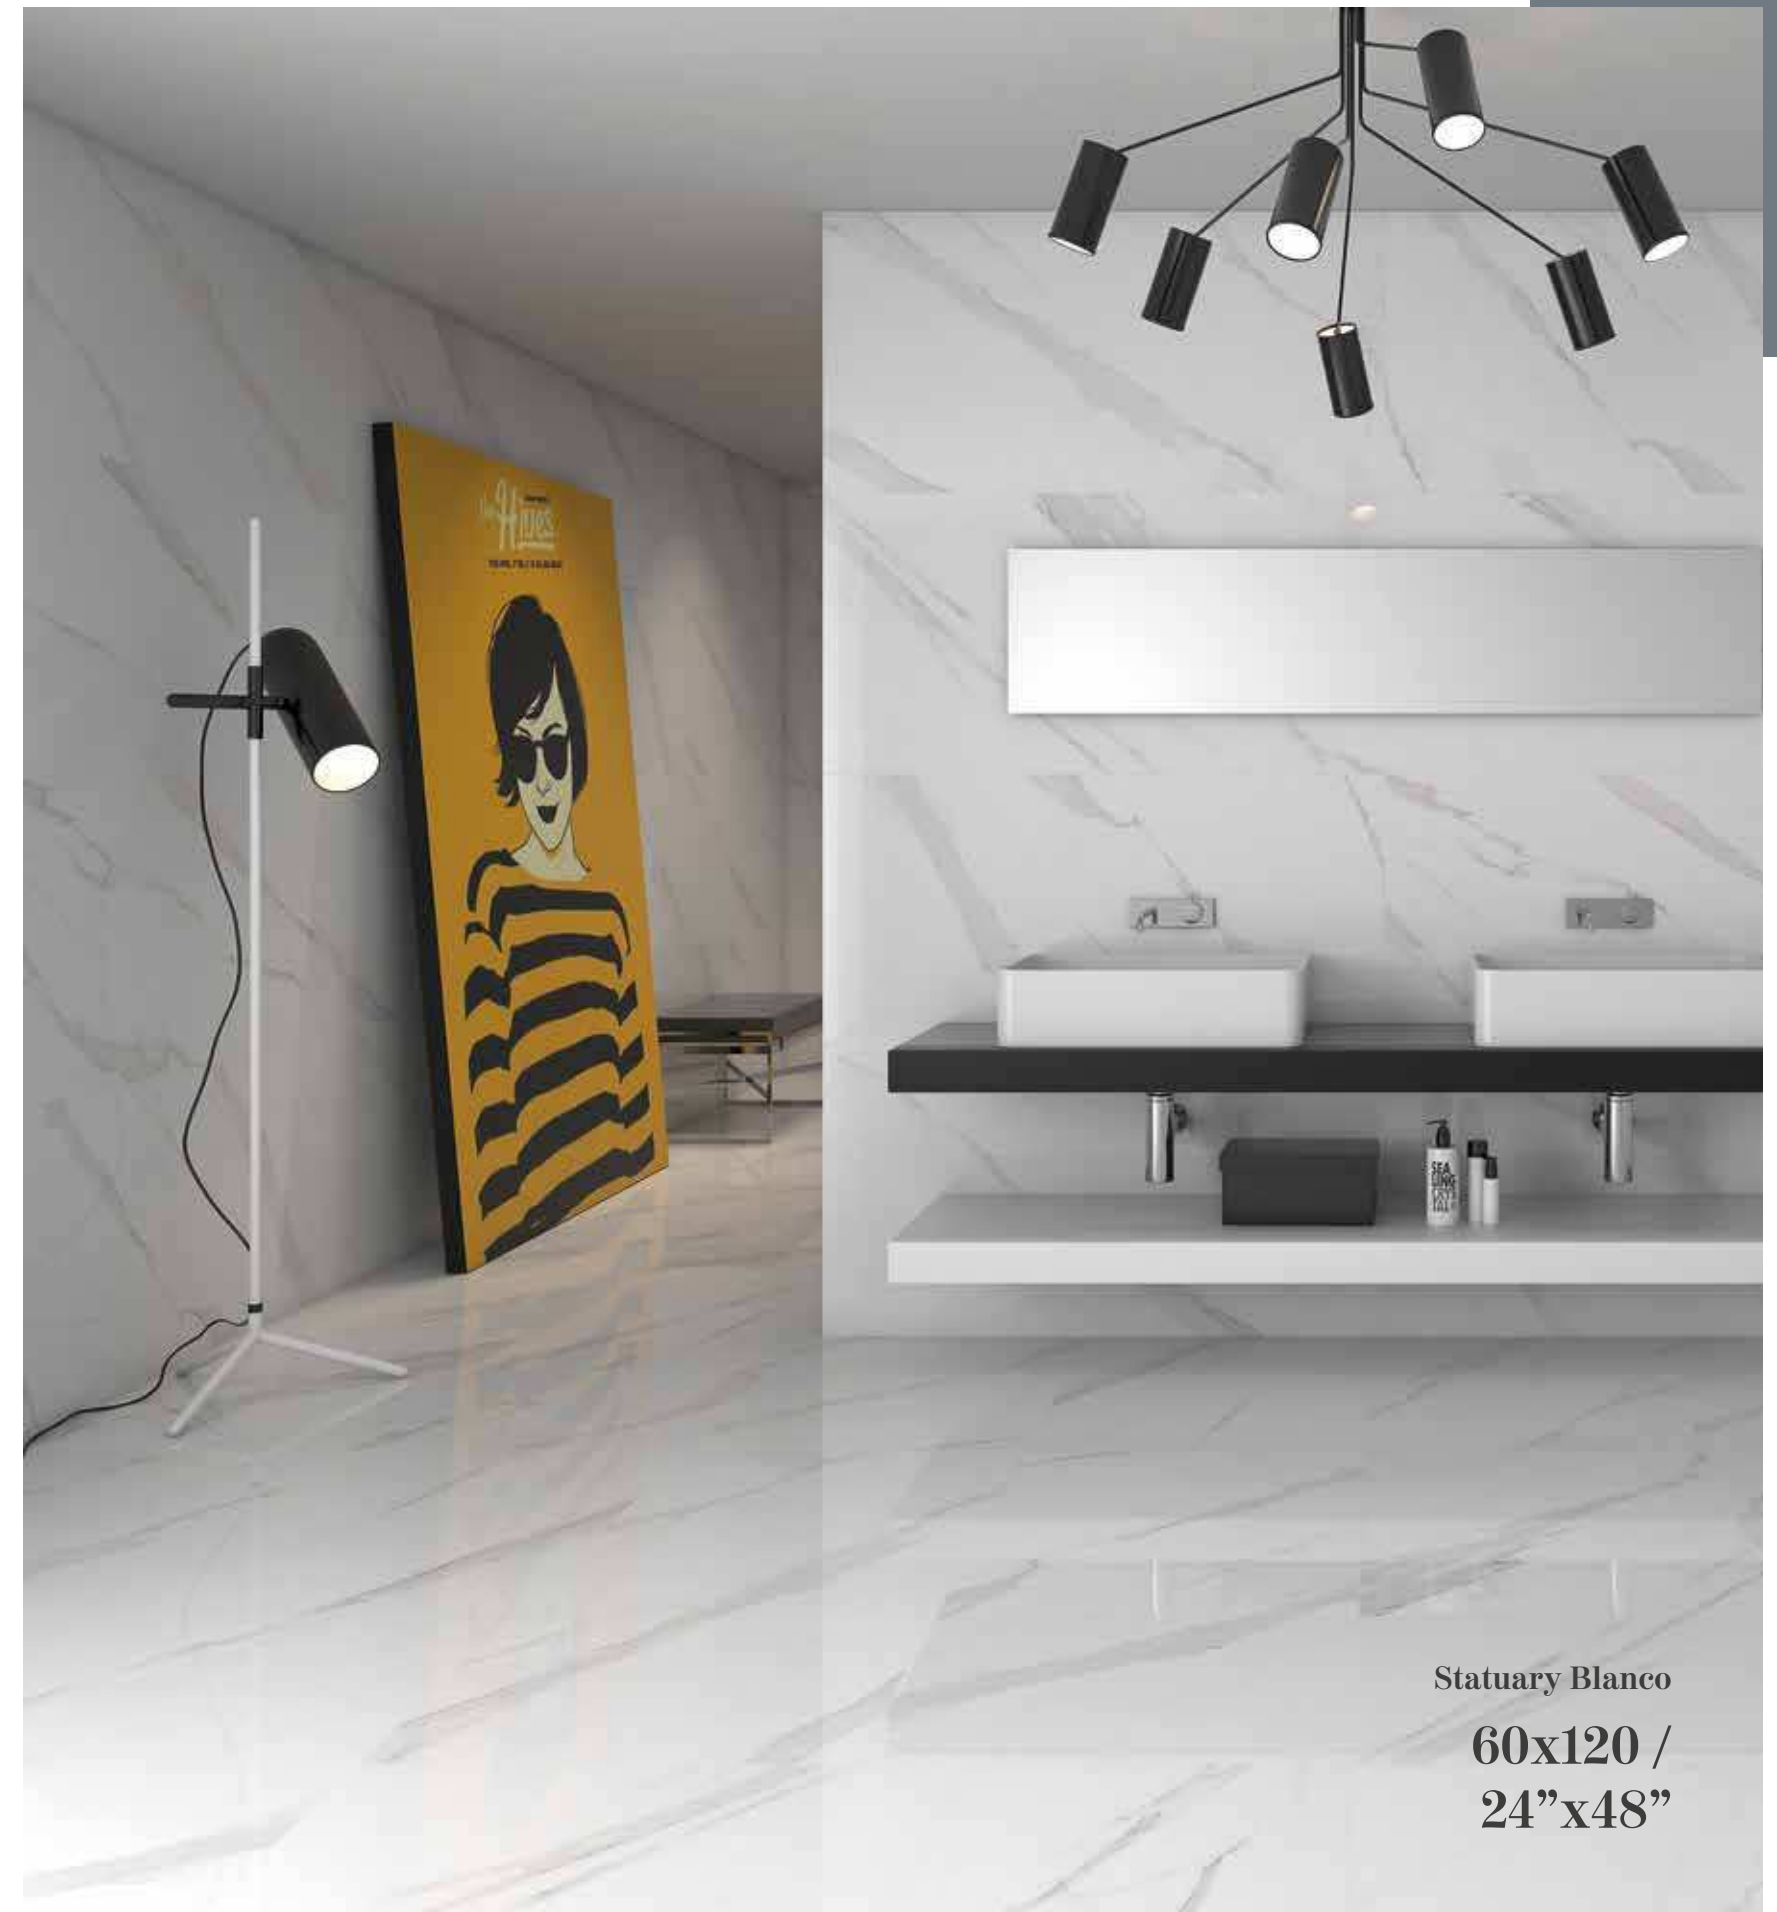

Shade Variation / Variación Gráfica

Statuary Blanco
60x60 /
24"x24"

Statuary Blanco
60x120 /
24"x48"

SWING

POLISHED PORCELAIN

Sizes / Formatos

POLISHED RECTIFIED

120x120 / 48"x48"	75x75 / 29,3"x29,3"
60x60 / 24"x24"	30x60 / 12"x24"
60x120 / 24"x48"	