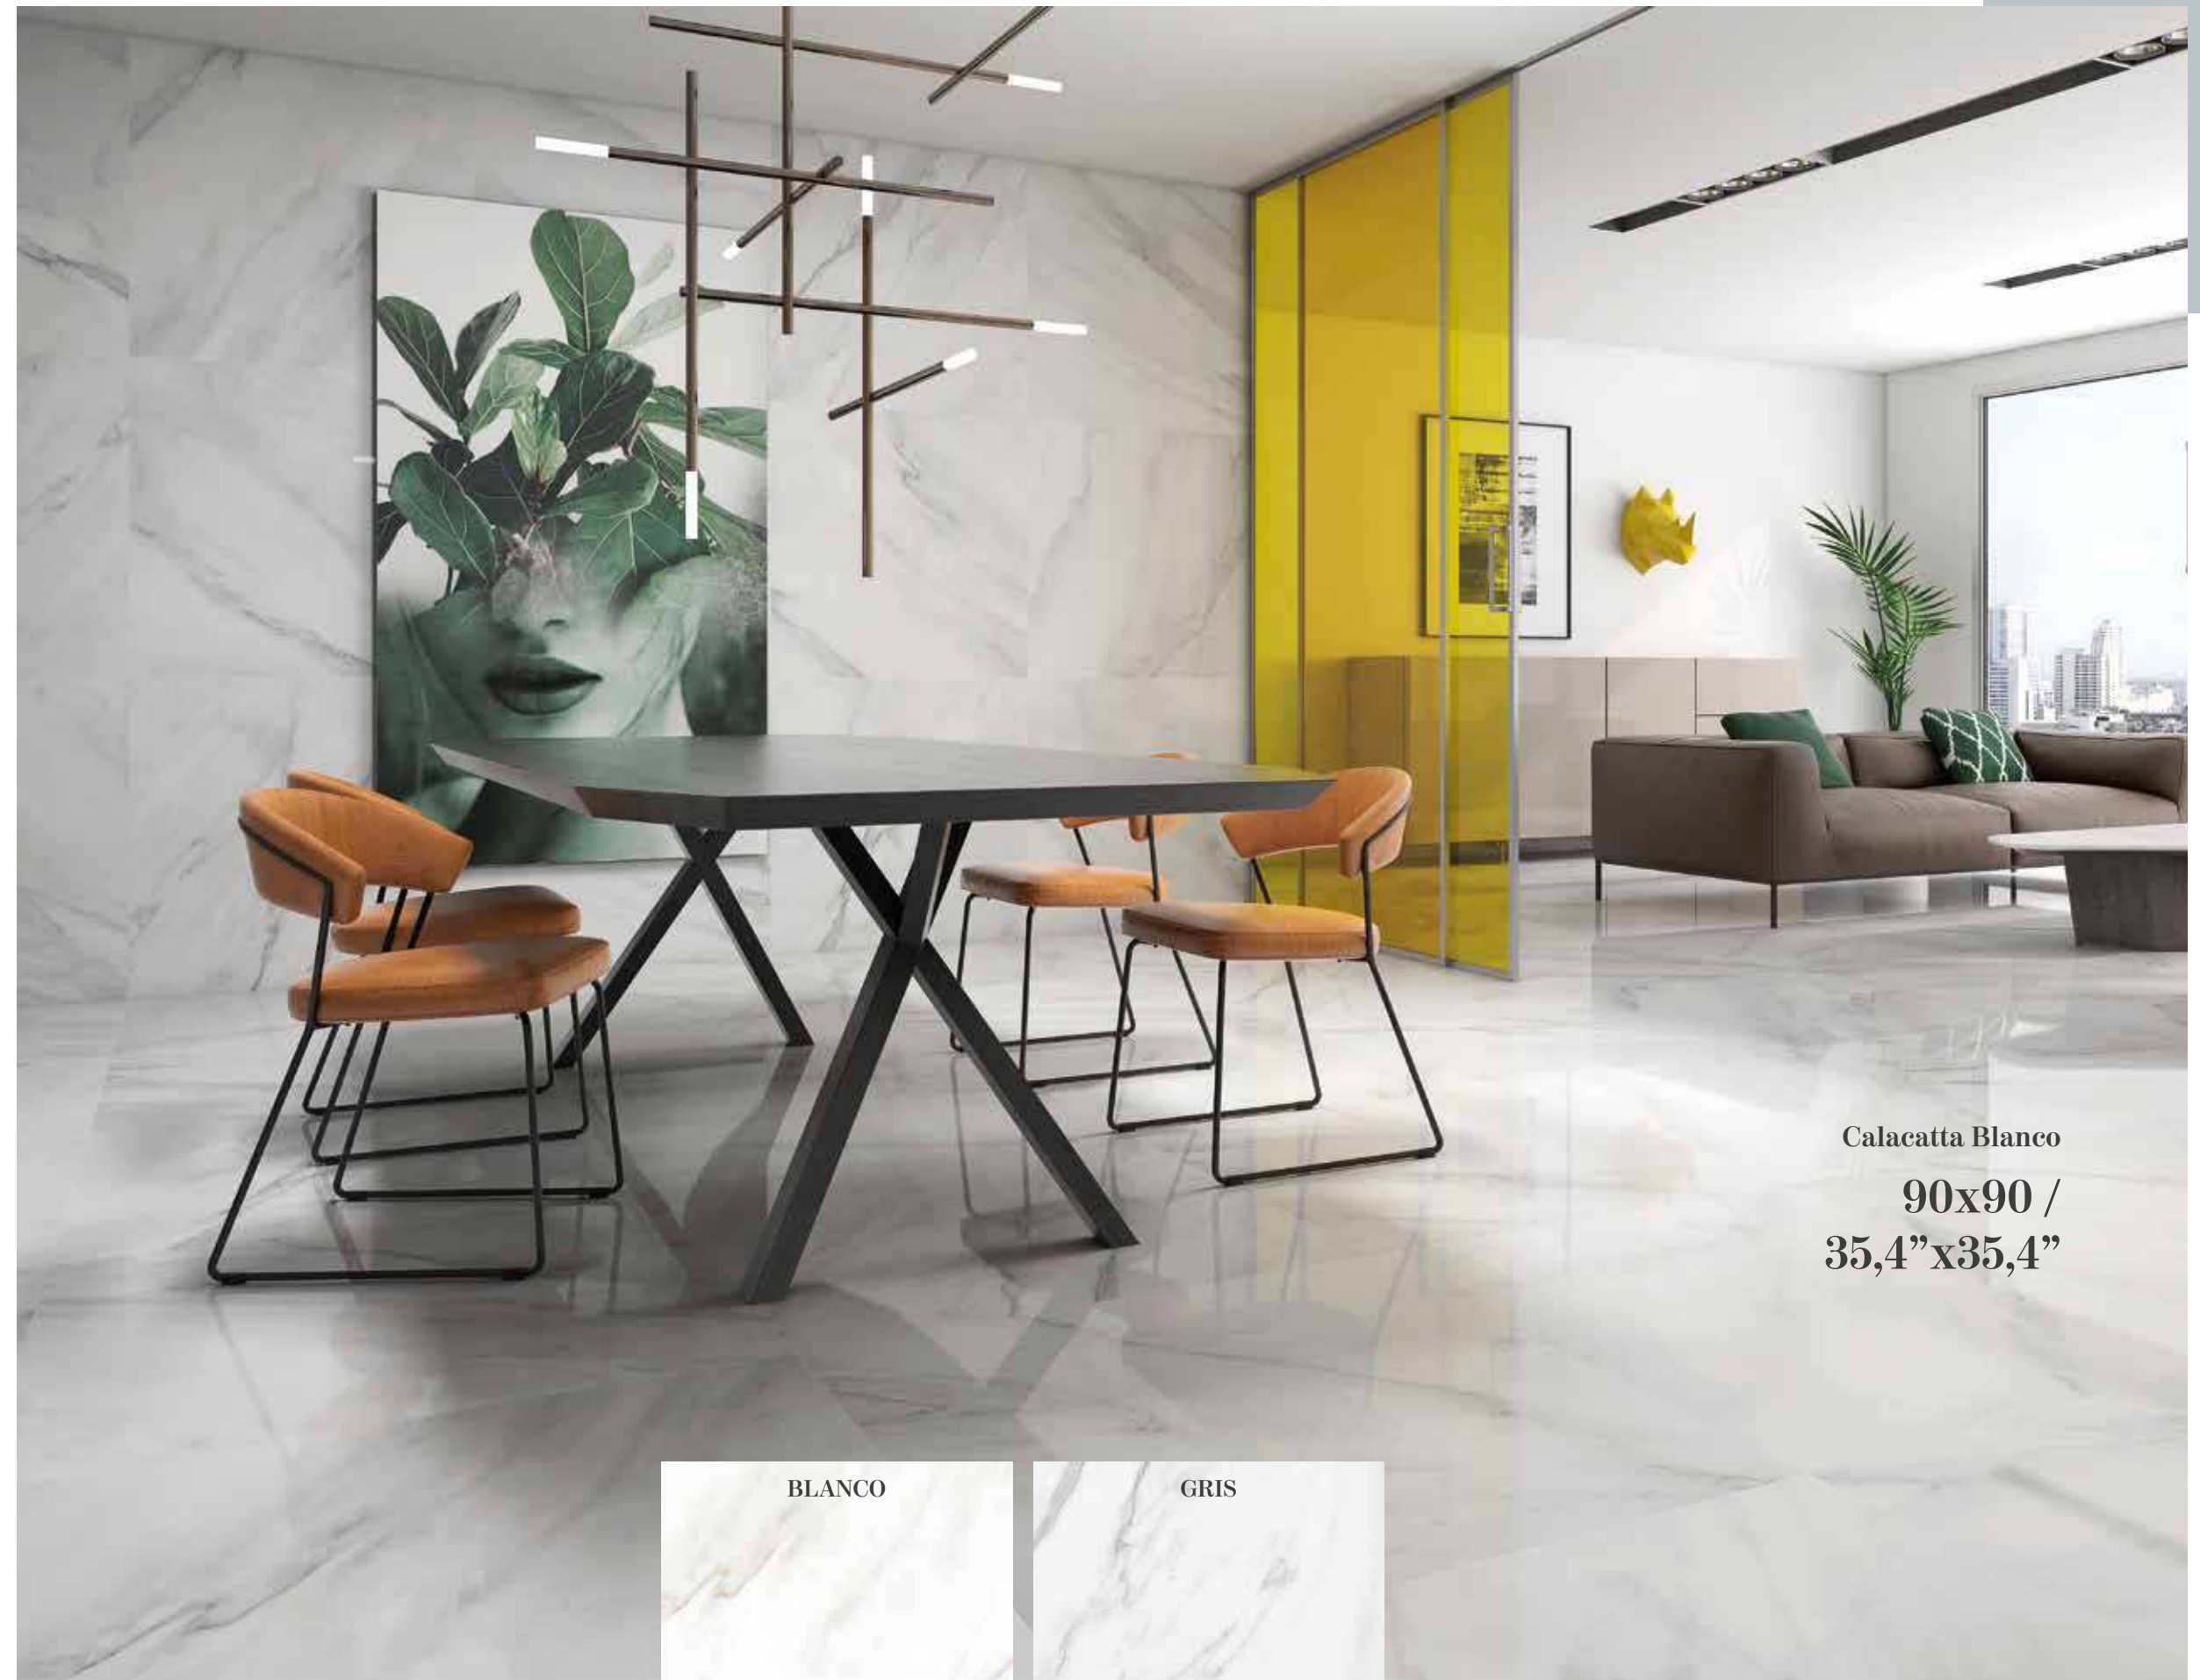

GLAZED PORCELAIN

Sizes / Formatos

GLOSSY GLAZED RECTIFIED

GLOSSY GLAZED

Shade Variation / Variación Gráfica

Calacatta Bianco
90x90 /
35,4"x35,4"

UNIQUE

GLAZED PORCELAIN