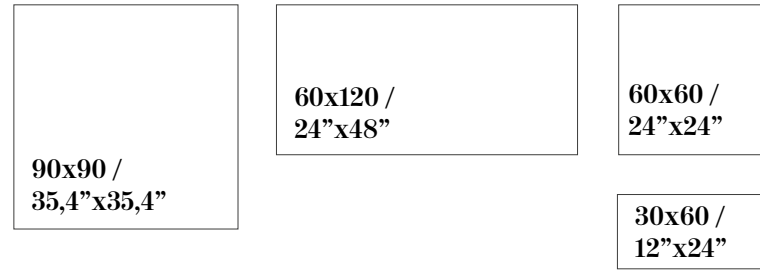

Shade Variation / Variación Gráfica

Ground Perla
120x120 /
48"x48"

Ground Marengo
120x120 /
48"x48"

TOKIO

PORCELAIN TILES

Sizes / Formatos

NATURAL RECTIFIED

NATURAL