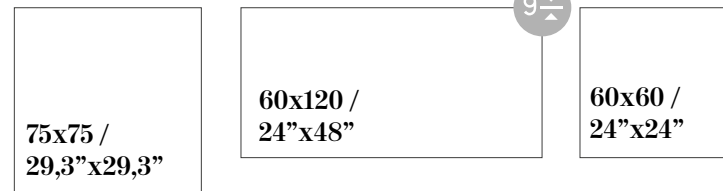

LUXURY

GLAZED PORCELAIN

Sizes / Formatos

GLOSSY GLAZED RECTIFIED

GLOSSY GLAZED

Shade Variation / Variación Gráfica