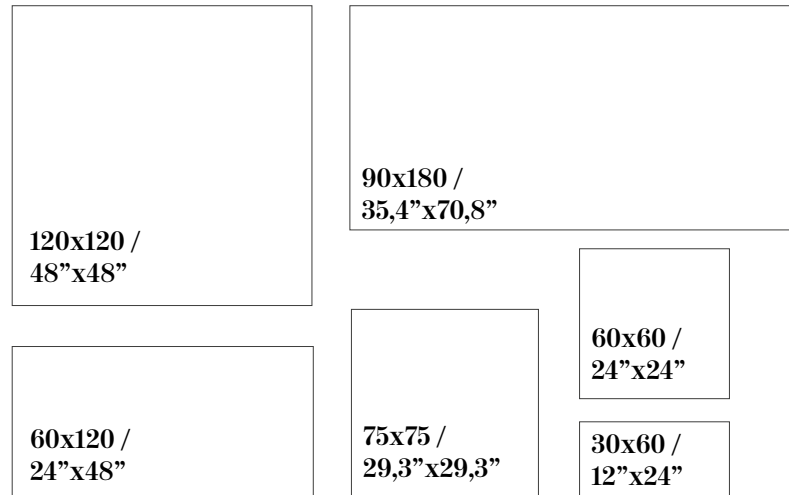

SOMA

POLISHED PORCELAIN

Sizes / Formatos

POLISHED RECTIFIED

Shade Variation / Variación Gráfica