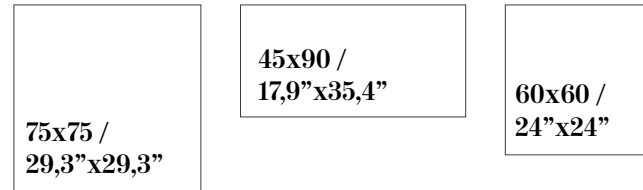

Sizes / Formatos

NATURAL RECTIFIED - LAPPATO RECTIFIED