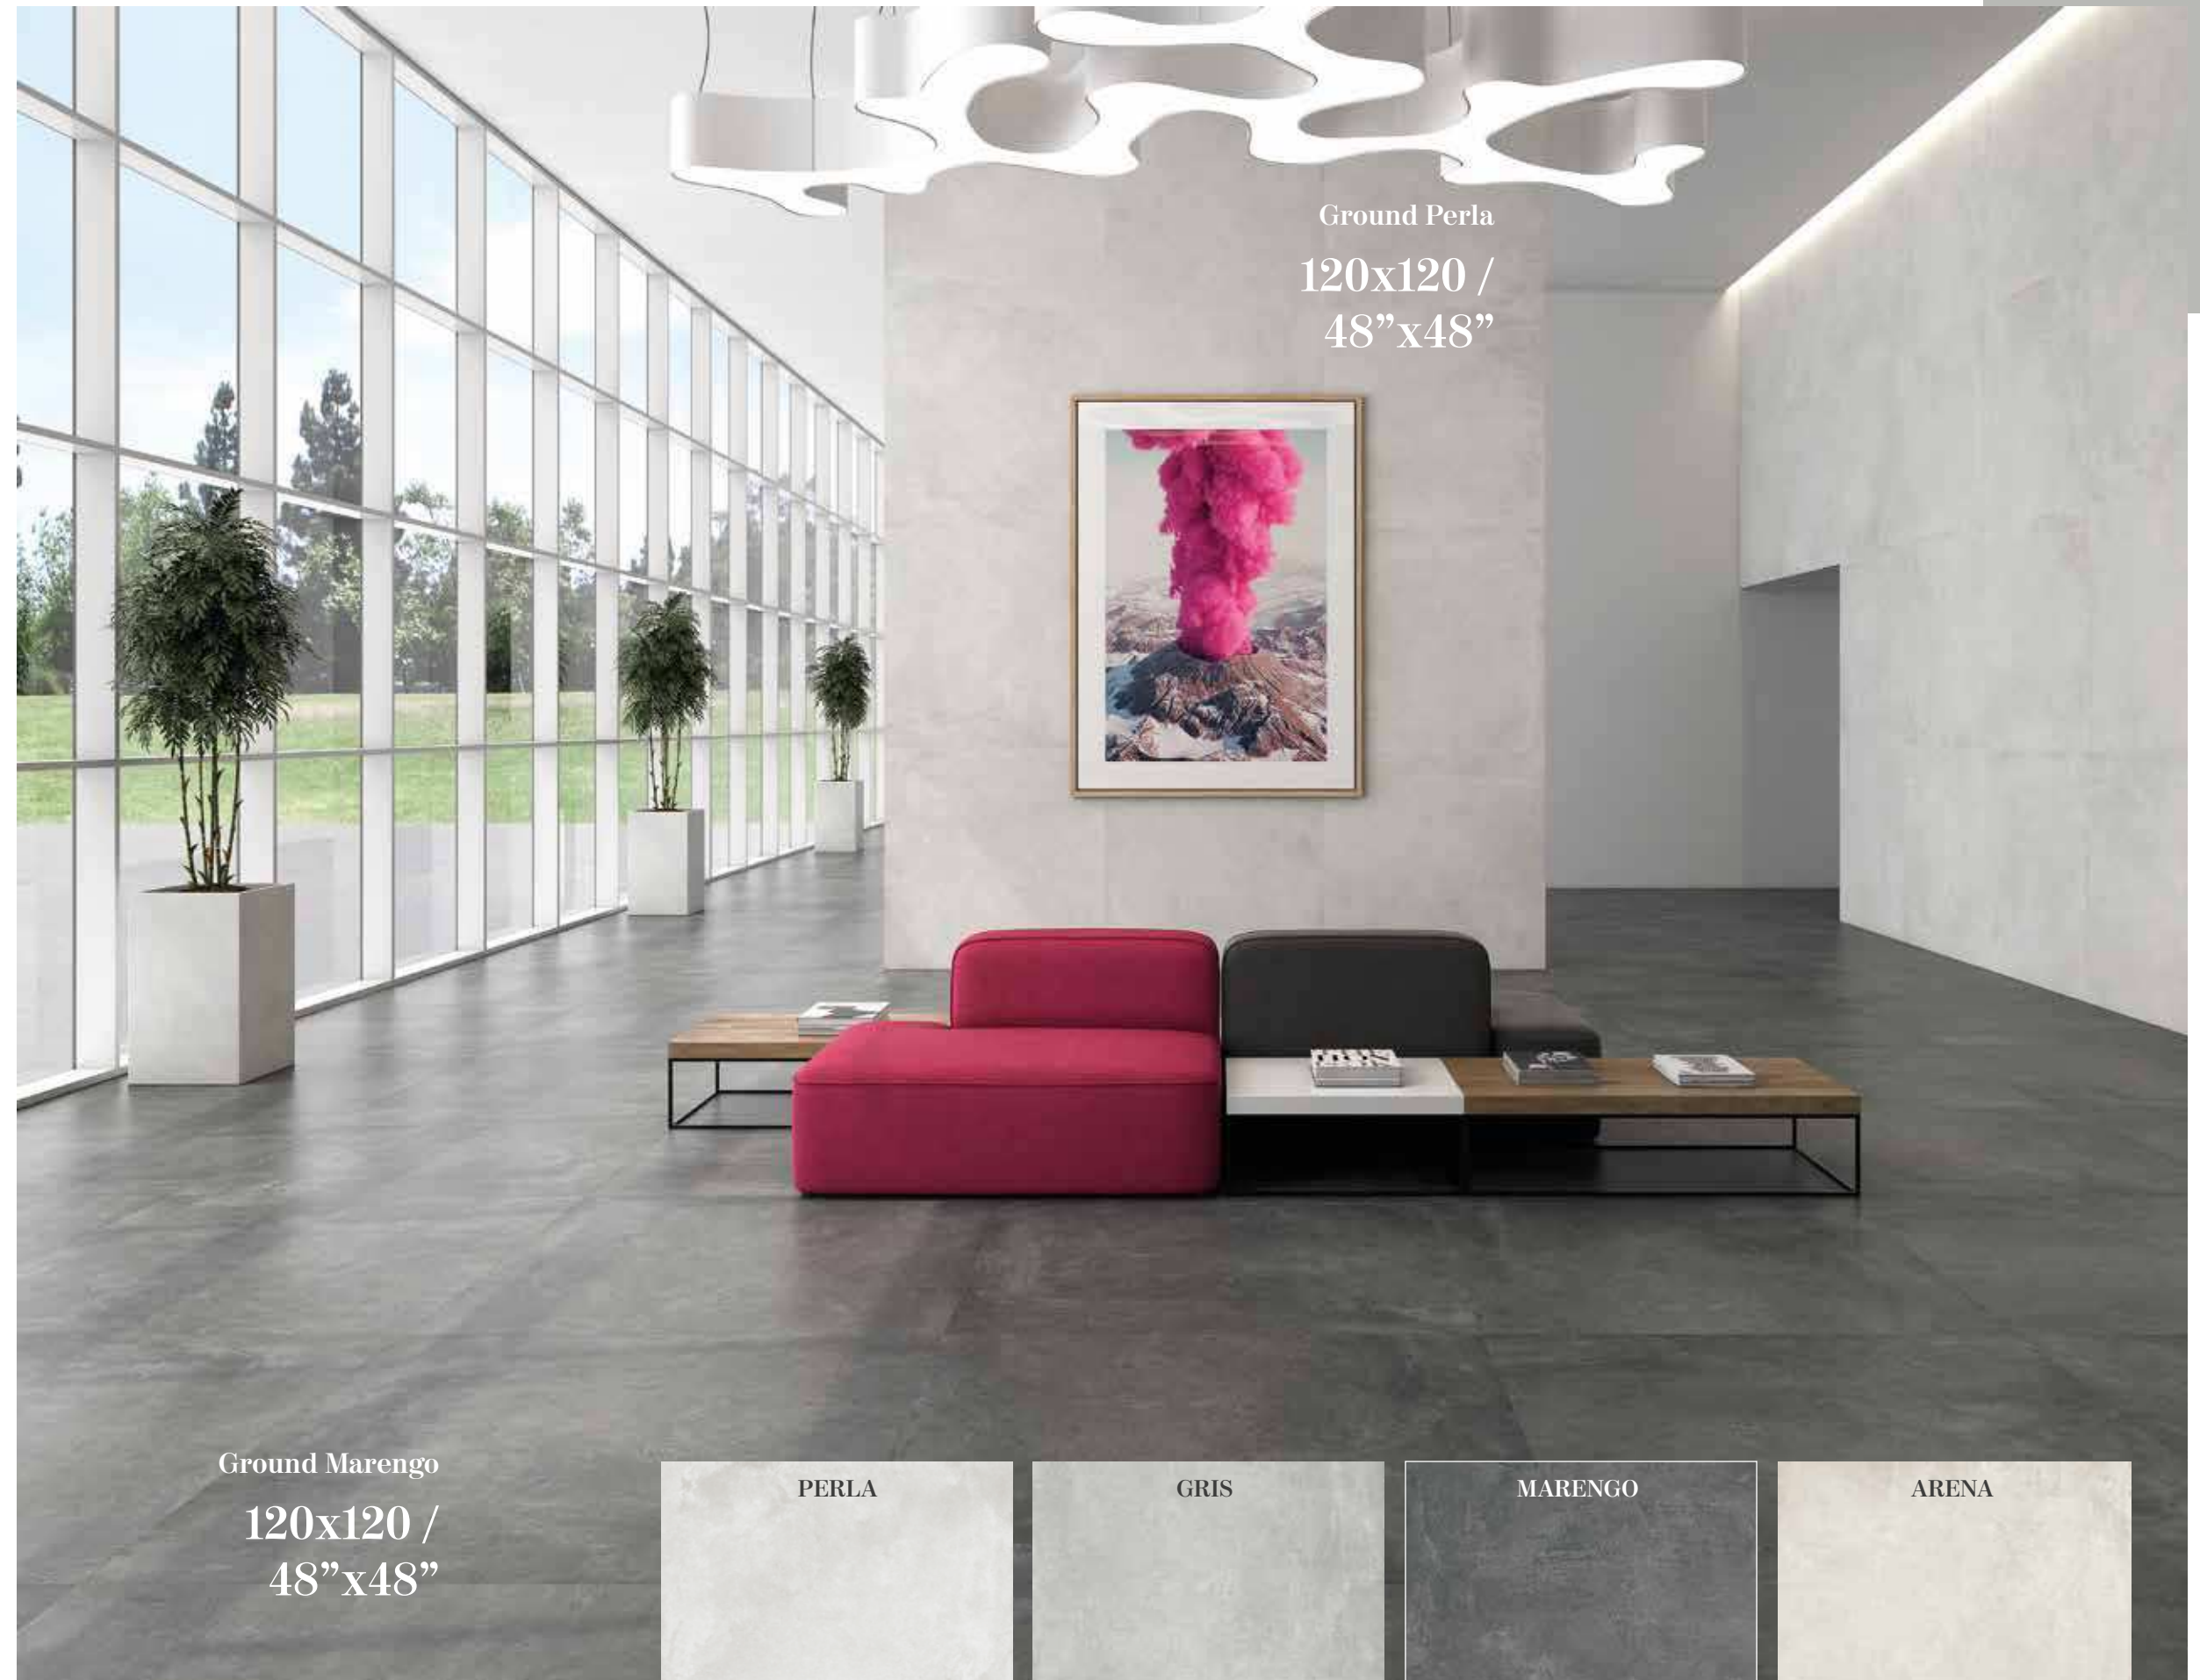

GROUND

PORCELAIN TILES

Sizes / Formatos

NATURAL RECTIFIED

NATURAL

Shade Variation / Variación Gráfica

Ground Perla
120x120 /
48"x48"

Ground Marengo
120x120 /
48"x48"