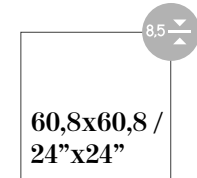

TREVI BLANCO (GLOSSY)

Trevi Blanco
60,8x60,8 /
24"x24"

SYRMA - TUNE

GLAZED PORCELAIN

Sizes / Formatos

GLOSSY GLAZED RECTIFIED - NATURAL RECTIFIED

GLOSSY GLAZED - NATURAL

SYRMA CREMA (MATT)