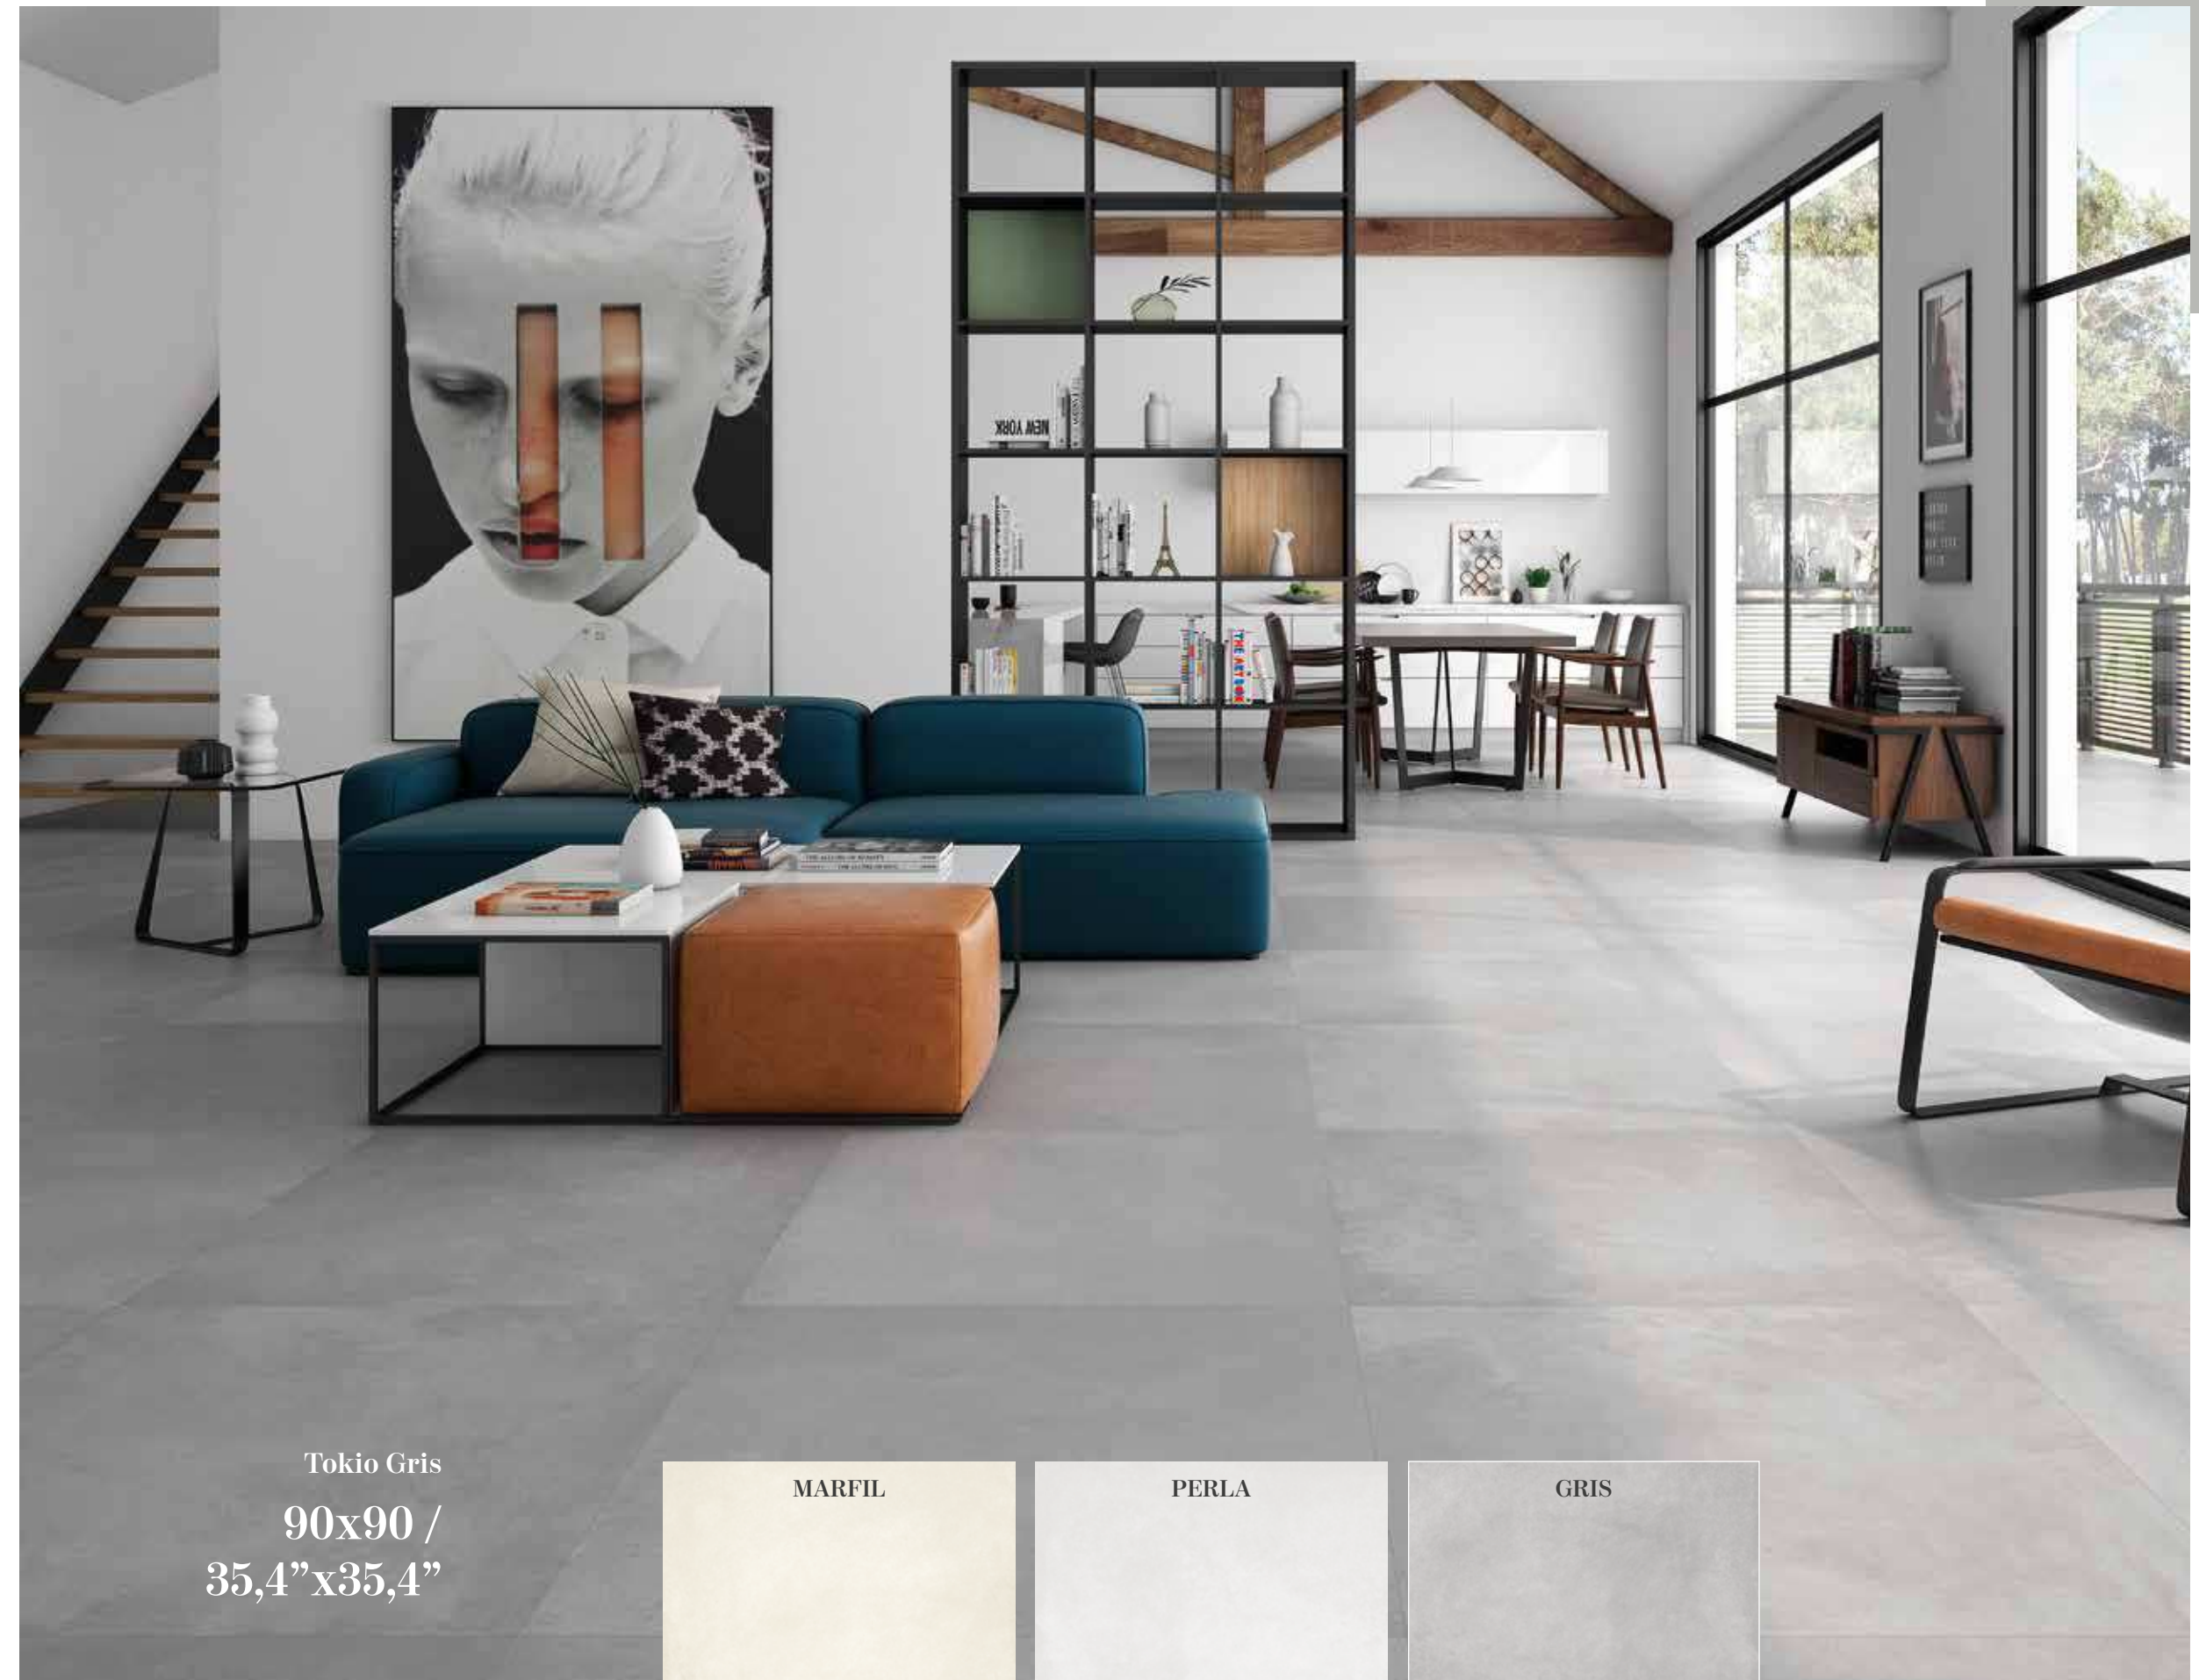

Tokio Gris
90x90 /
35,4" x 35,4"

MARFIL

PERLA

GRIS