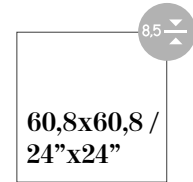

TUNE CREMA (GLOSSY)

Tune Crema
60,8x60,8 /
24"x24"

NOMAD

GLAZED PORCELAIN

Sizes / Formatos

NATURAL RECTIFIED

60x60 /
24"x24"

NATURAL