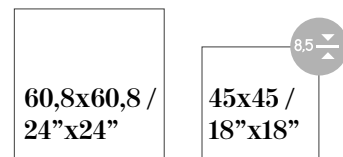

LUXURY

GLAZED PORCELAIN

Sizes / Formatos

GLOSSY GLAZED RECTIFIED

GLOSSY GLAZED

Shade Variation / Variación Gráfica

Luxury White
75x75 /
29,3"x29,3"

CALACATTA