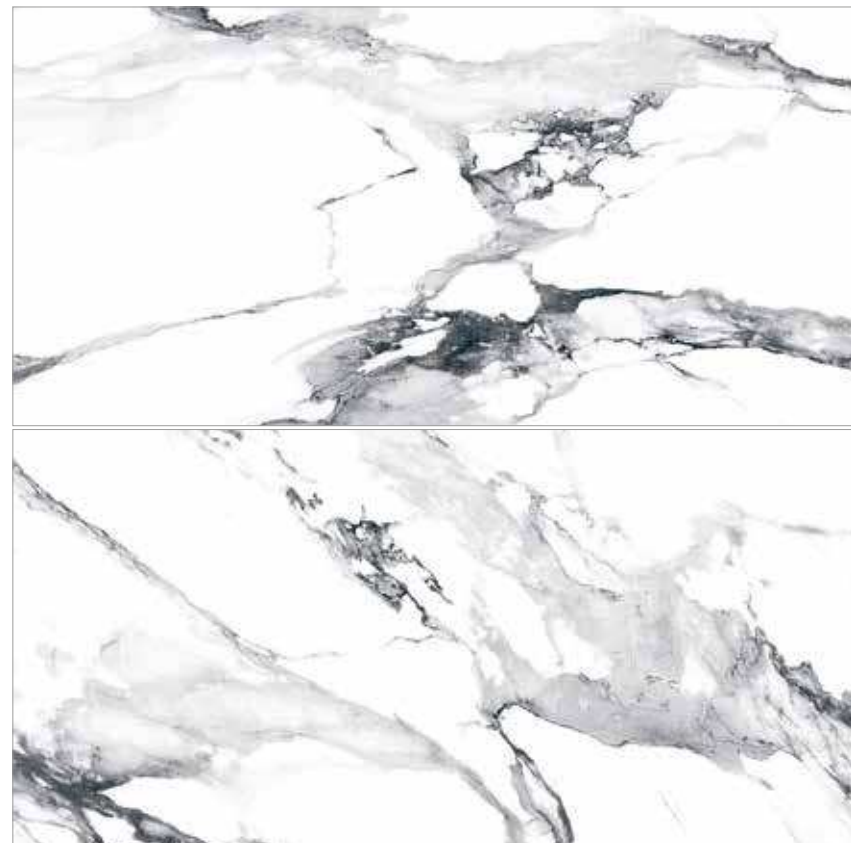

CRASH

POLISHED PORCELAIN

Sizes / Formatos

POLISHED RECTIFIED - NATURAL RECTIFIED

120x120 / 48"x48"	90x180 / 35,4"x70,8"
60x120 / 24"x48"	60x60 / 24"x24"
75x75 / 29,3"x29,3"	30x60 / 12"x24"

Shade Variation / Variación Gráfica