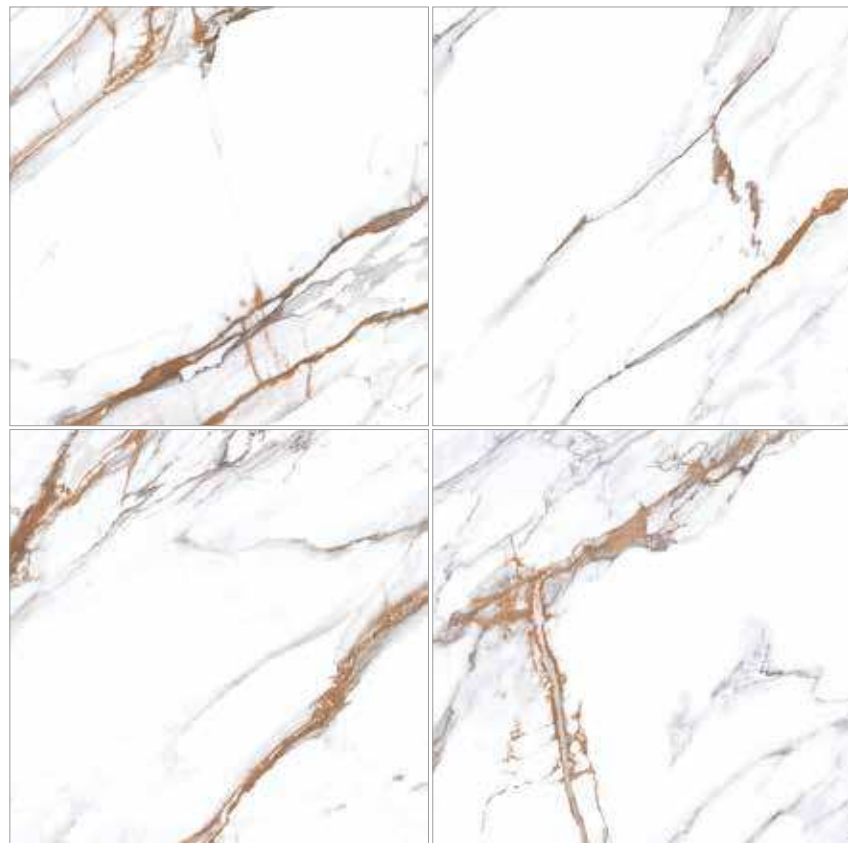

OHIO

GLAZED PORCELAIN

Sizes / Formatos

GLOSSY GLAZED RECTIFIED

60x60 /
24"x24"

GLOSSY GLAZED

60,8x60,8 /
24"x24"

Shade Variation / Variación Gráfica

Ohio Blue
60x60 /
24"x24"