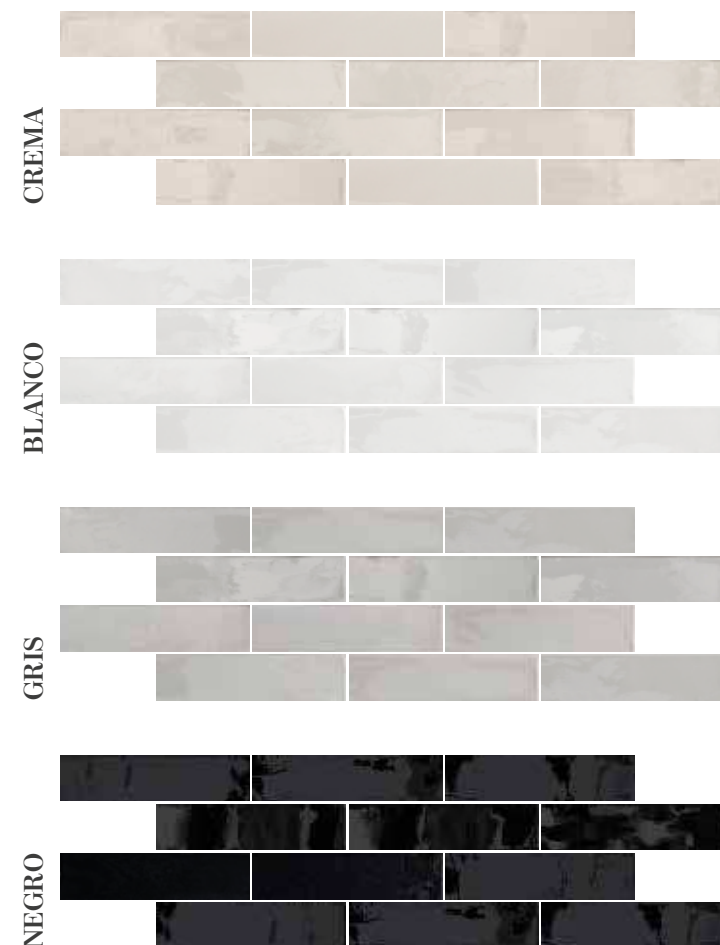

SOHO

SMALL SIZE

Sizes / Formatos

NATURAL

6x25 / 2,4"x10"