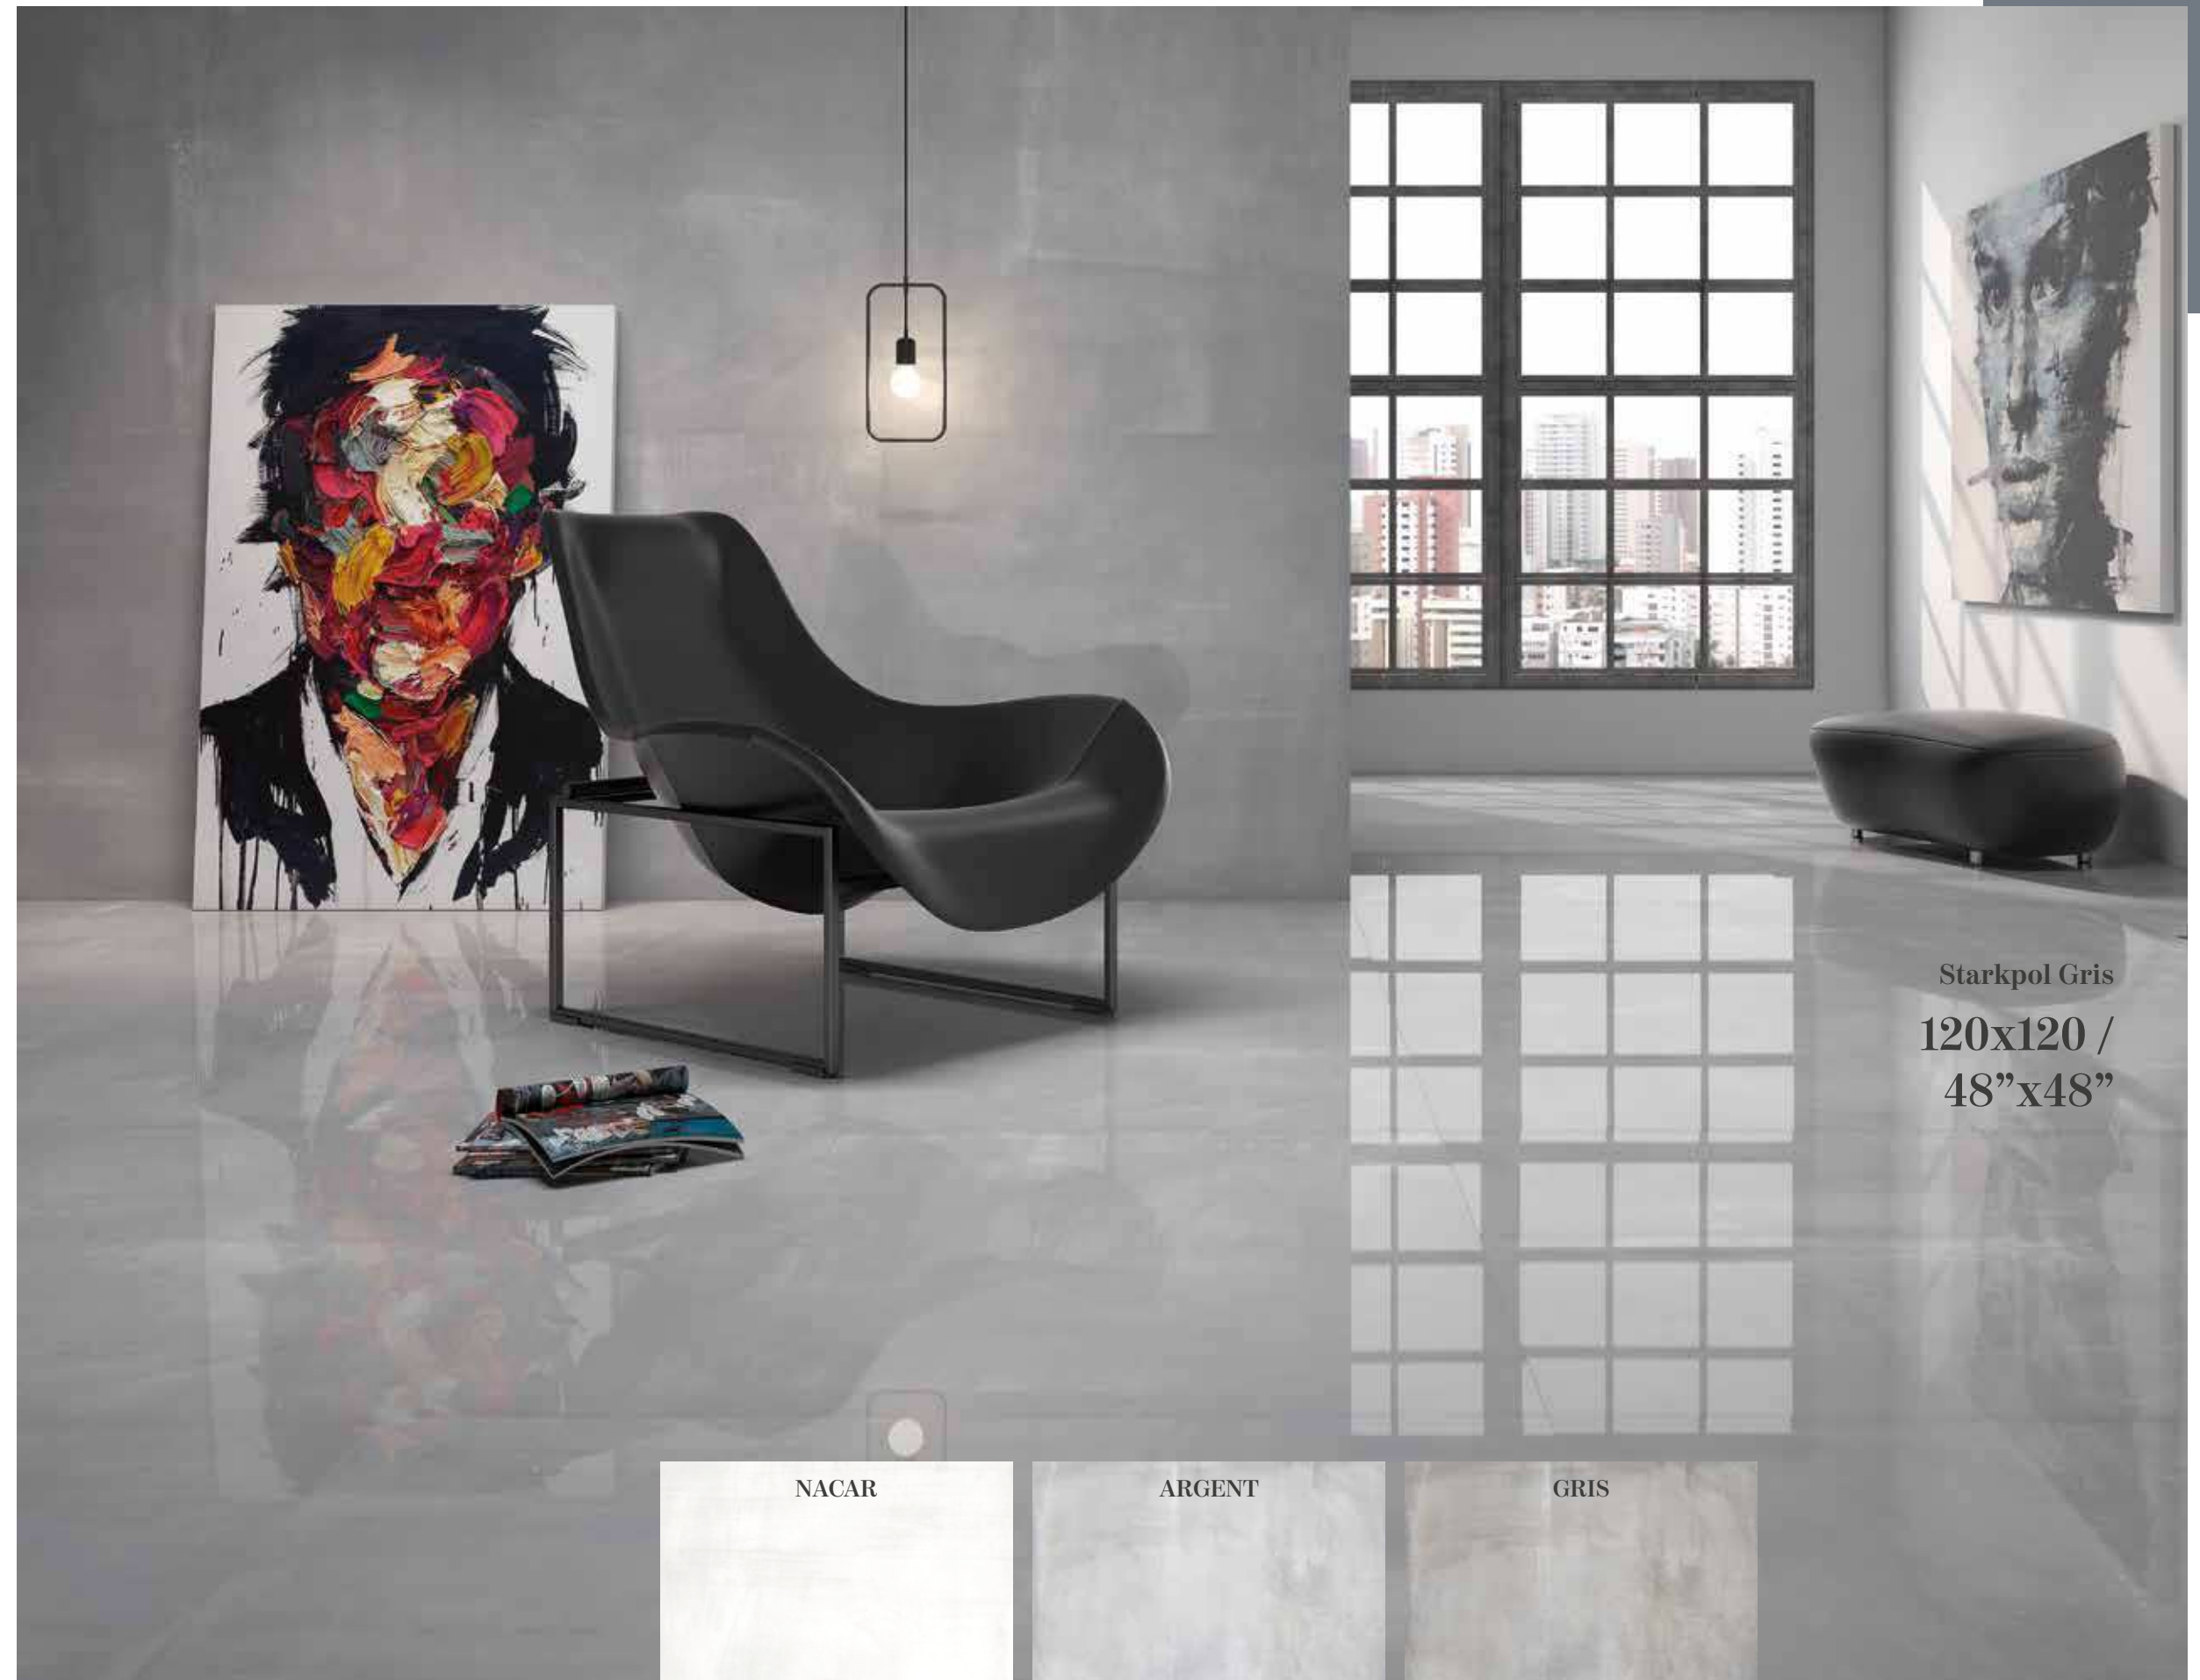

STARKPOL

POLISHED PORCELAIN

Sizes / Formatos

POLISHED RECTIFIED

Shade Variation / Variación Gráfica

Starkpol Gris
120x120 /
48"x48"

NACAR

ARGENT

GRIS