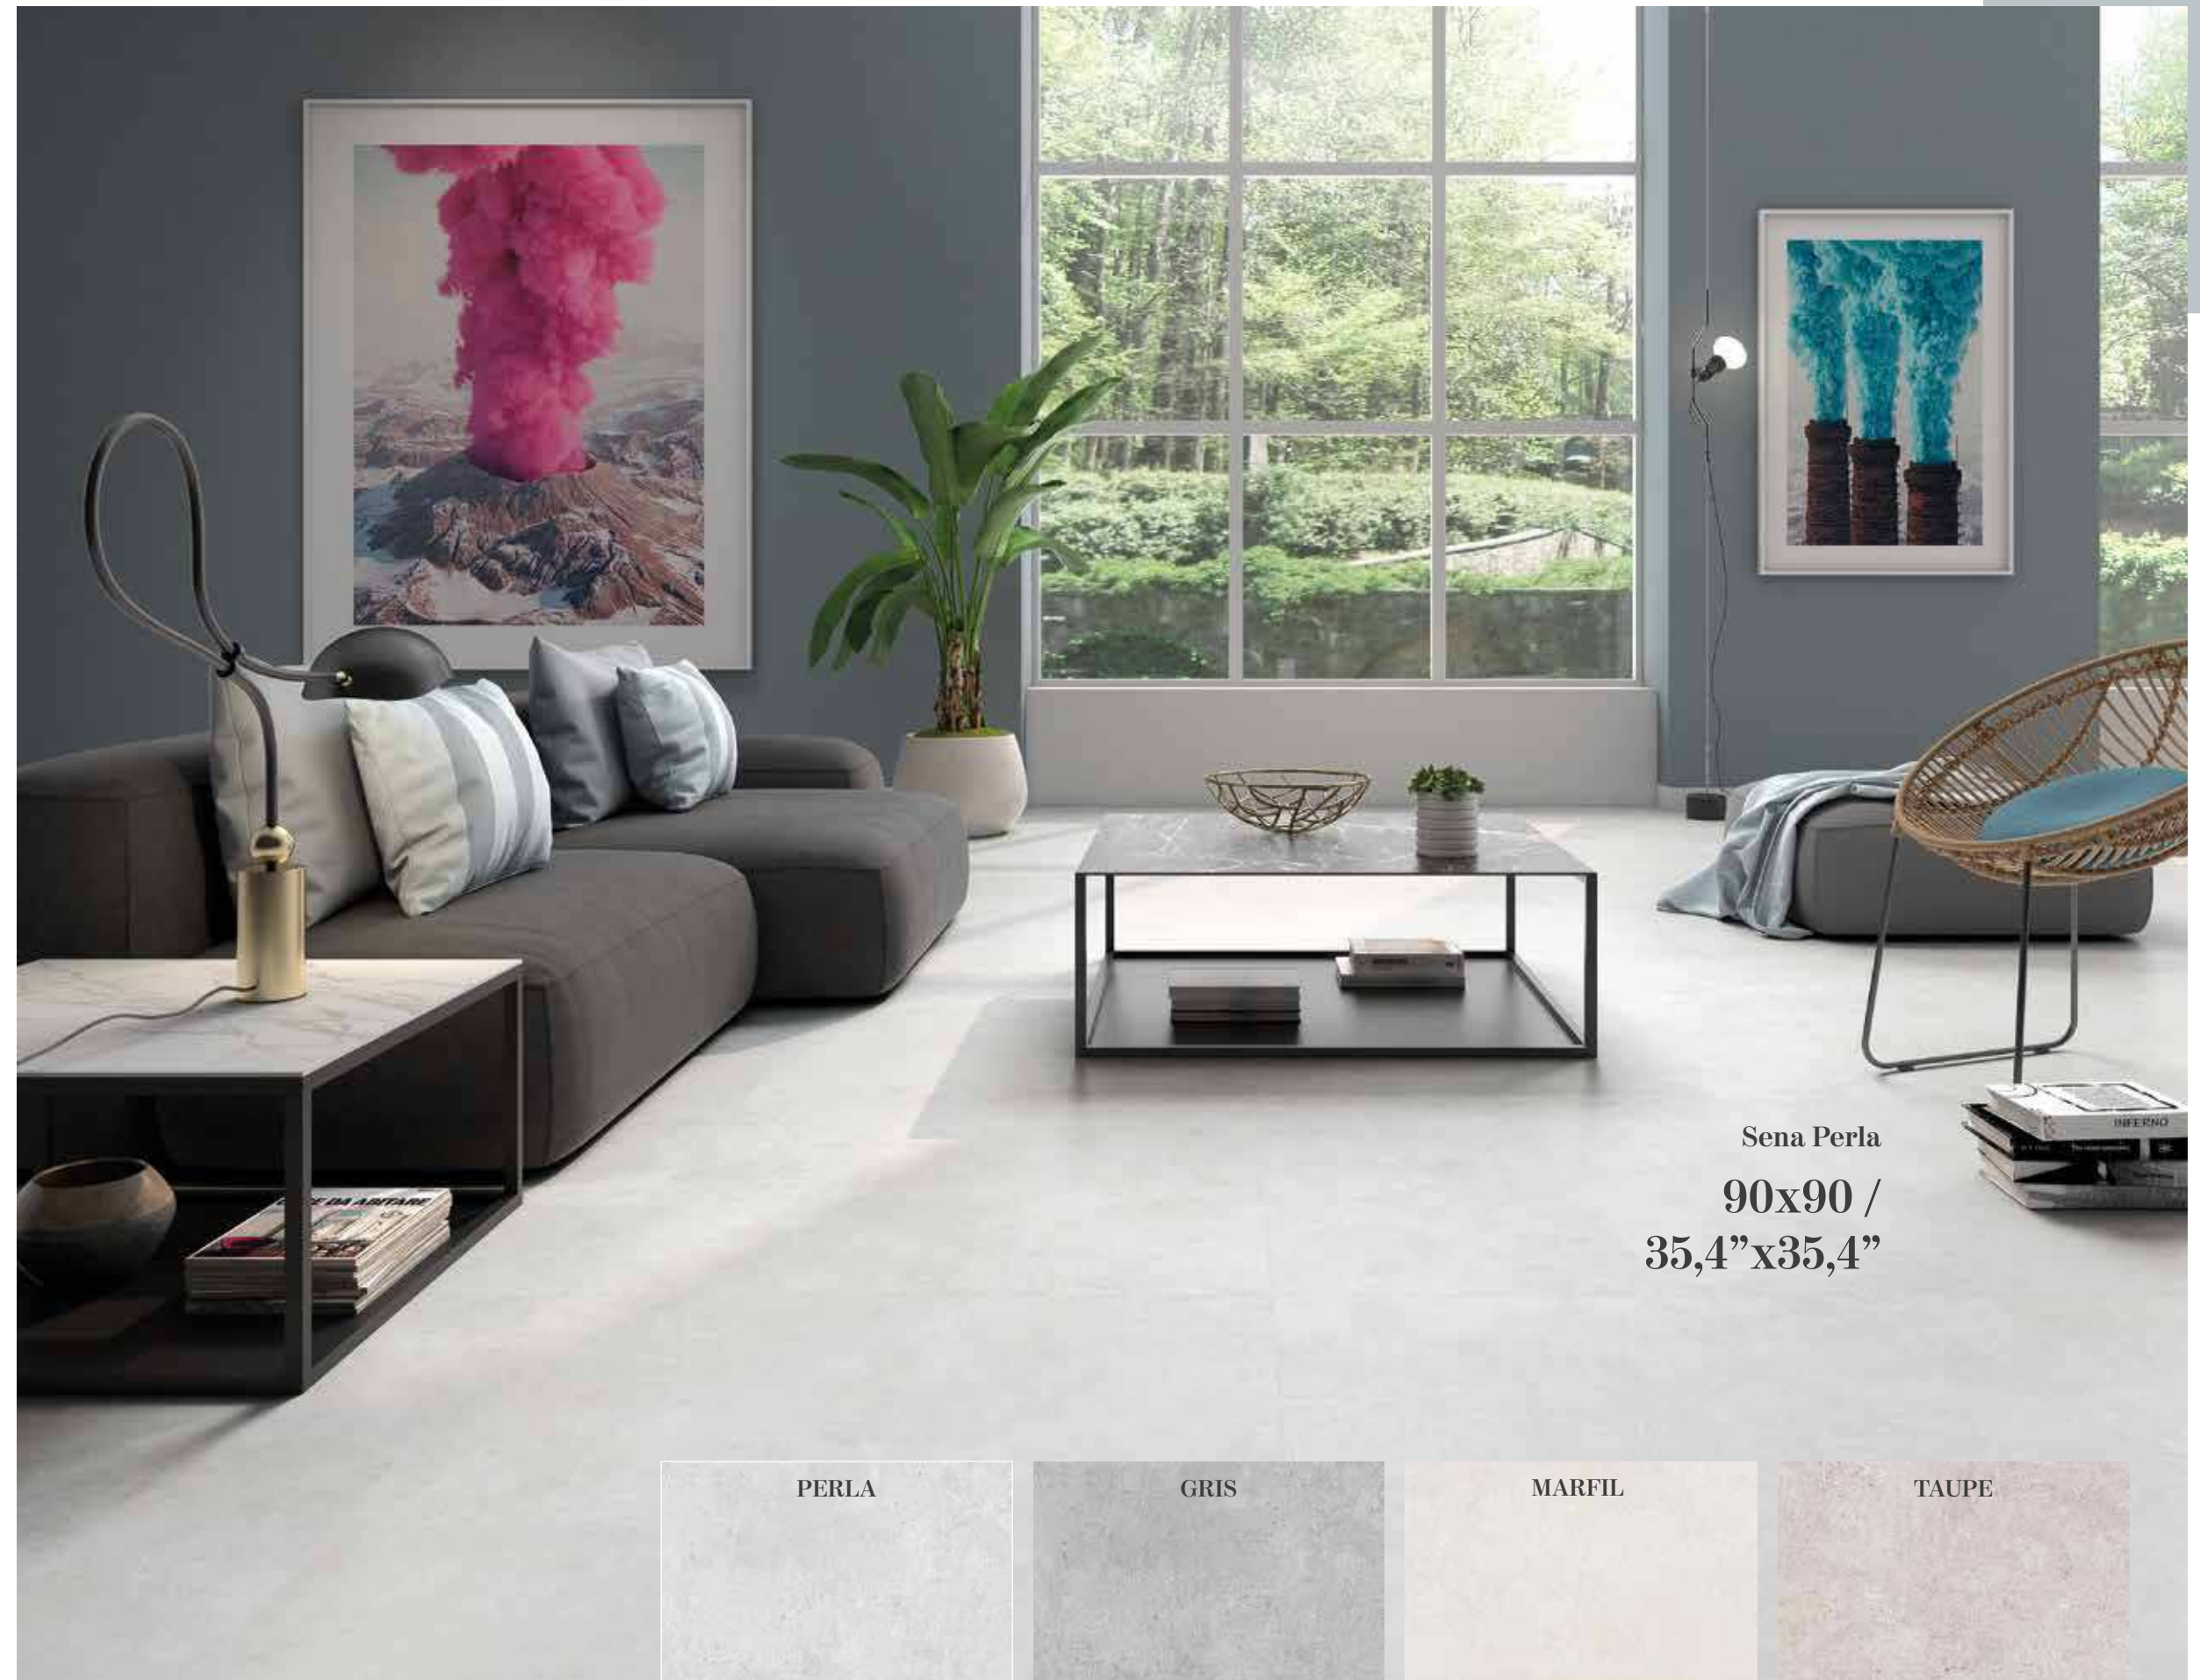

NATURAL RECTIFIED

NATURAL

Shade Variation / Variación Gráfica

Sena Perla
90x90 /
35,4"x35,4"

REGGIO

GLAZED PORCELAIN

Sizes / Formatos

NATURAL RECTIFIED