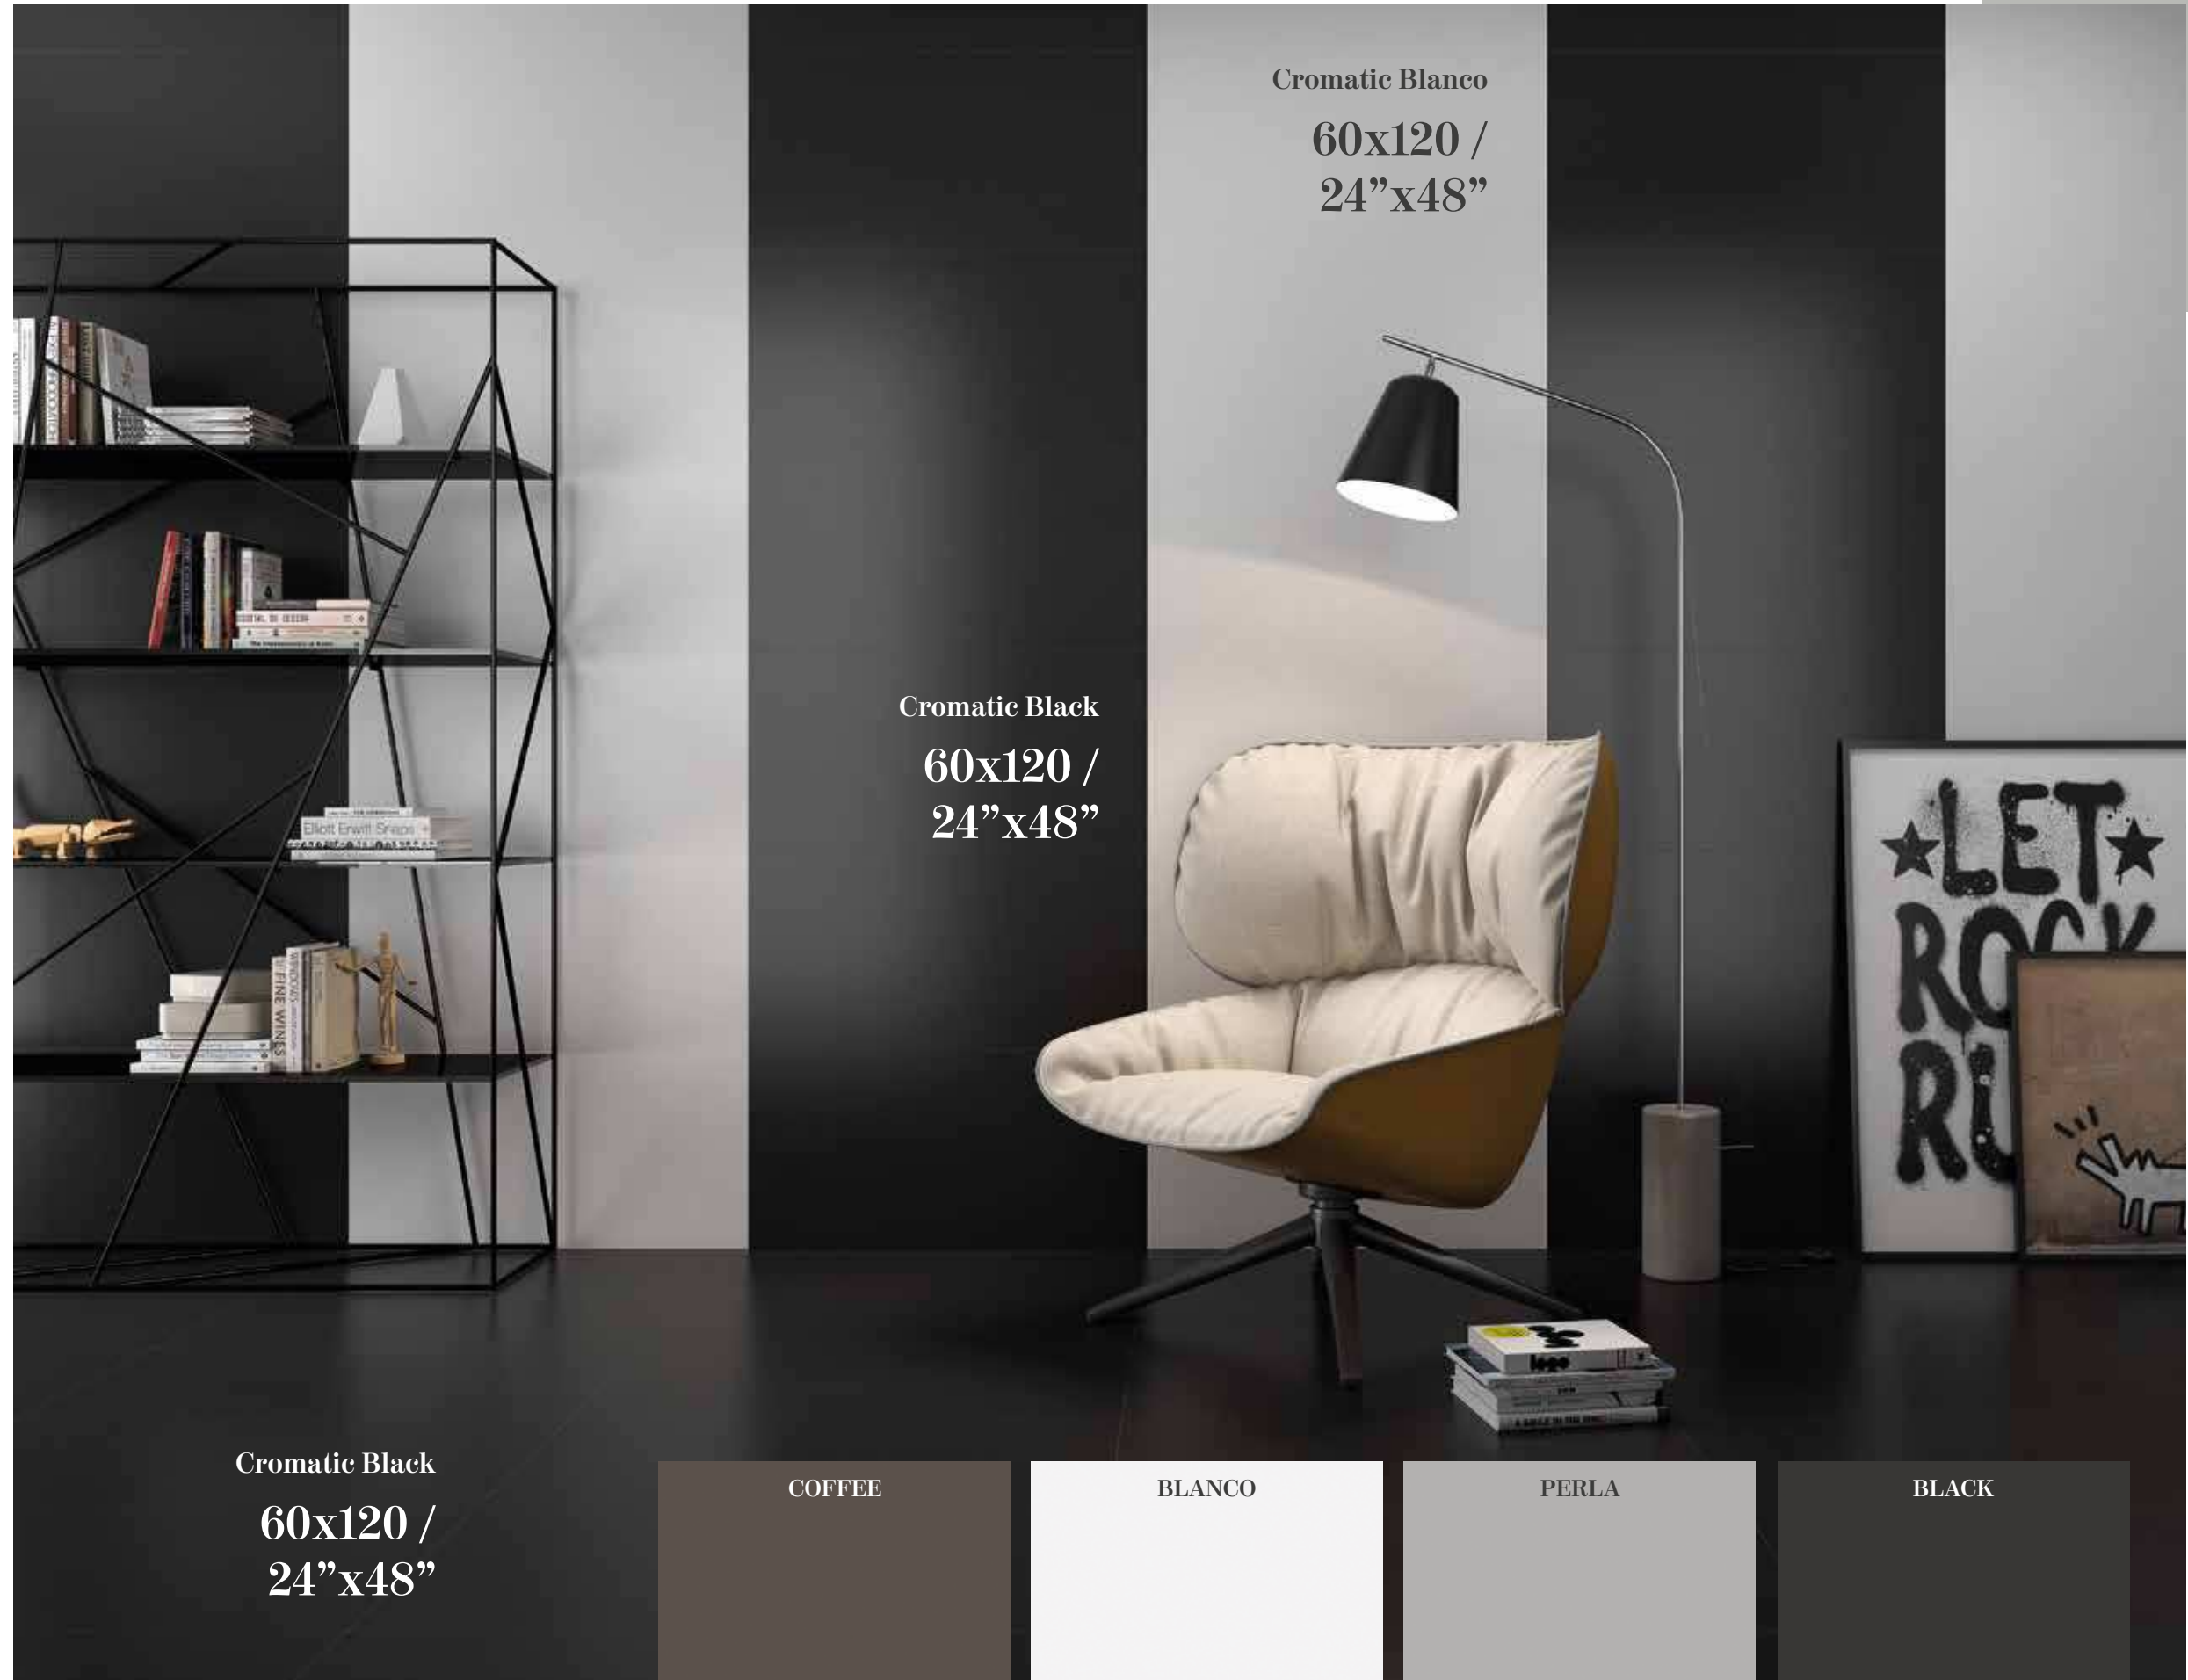

75x75 /
29,3"x29,3"

60x120 /
24"x48"

60x60 /
24"x24"

30x60 /
12"x24"

NATURAL

60,8x60,8 /
24"x24"

COFFEE

BLANCO