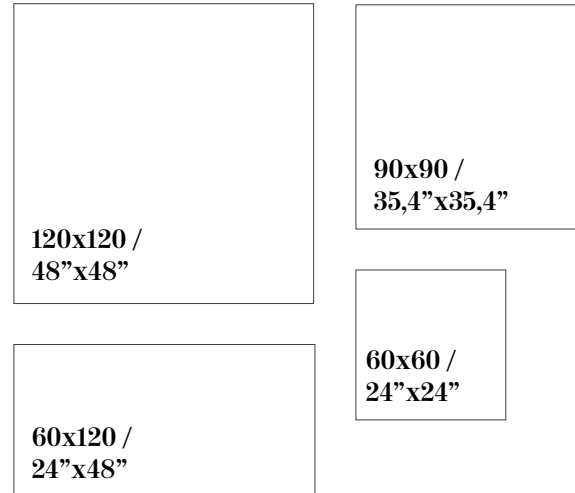

GRIS

HAMLET

POLISHED PORCELAIN

Sizes / Formatos

POLISHED RECTIFIED

Shade Variation / Variación Gráfica

Hamlet Gris
120x120 /
48"x48"

Hamlet Marengo
120x120 /
48"x48"