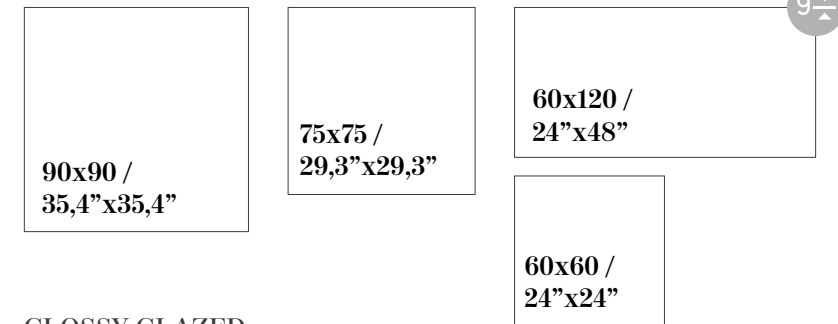

CALACATTA

GLAZED PORCELAIN

Sizes / Formatos

GLOSSY GLAZED RECTIFIED

GLOSSY GLAZED

Shade Variation / Variación Gráfica