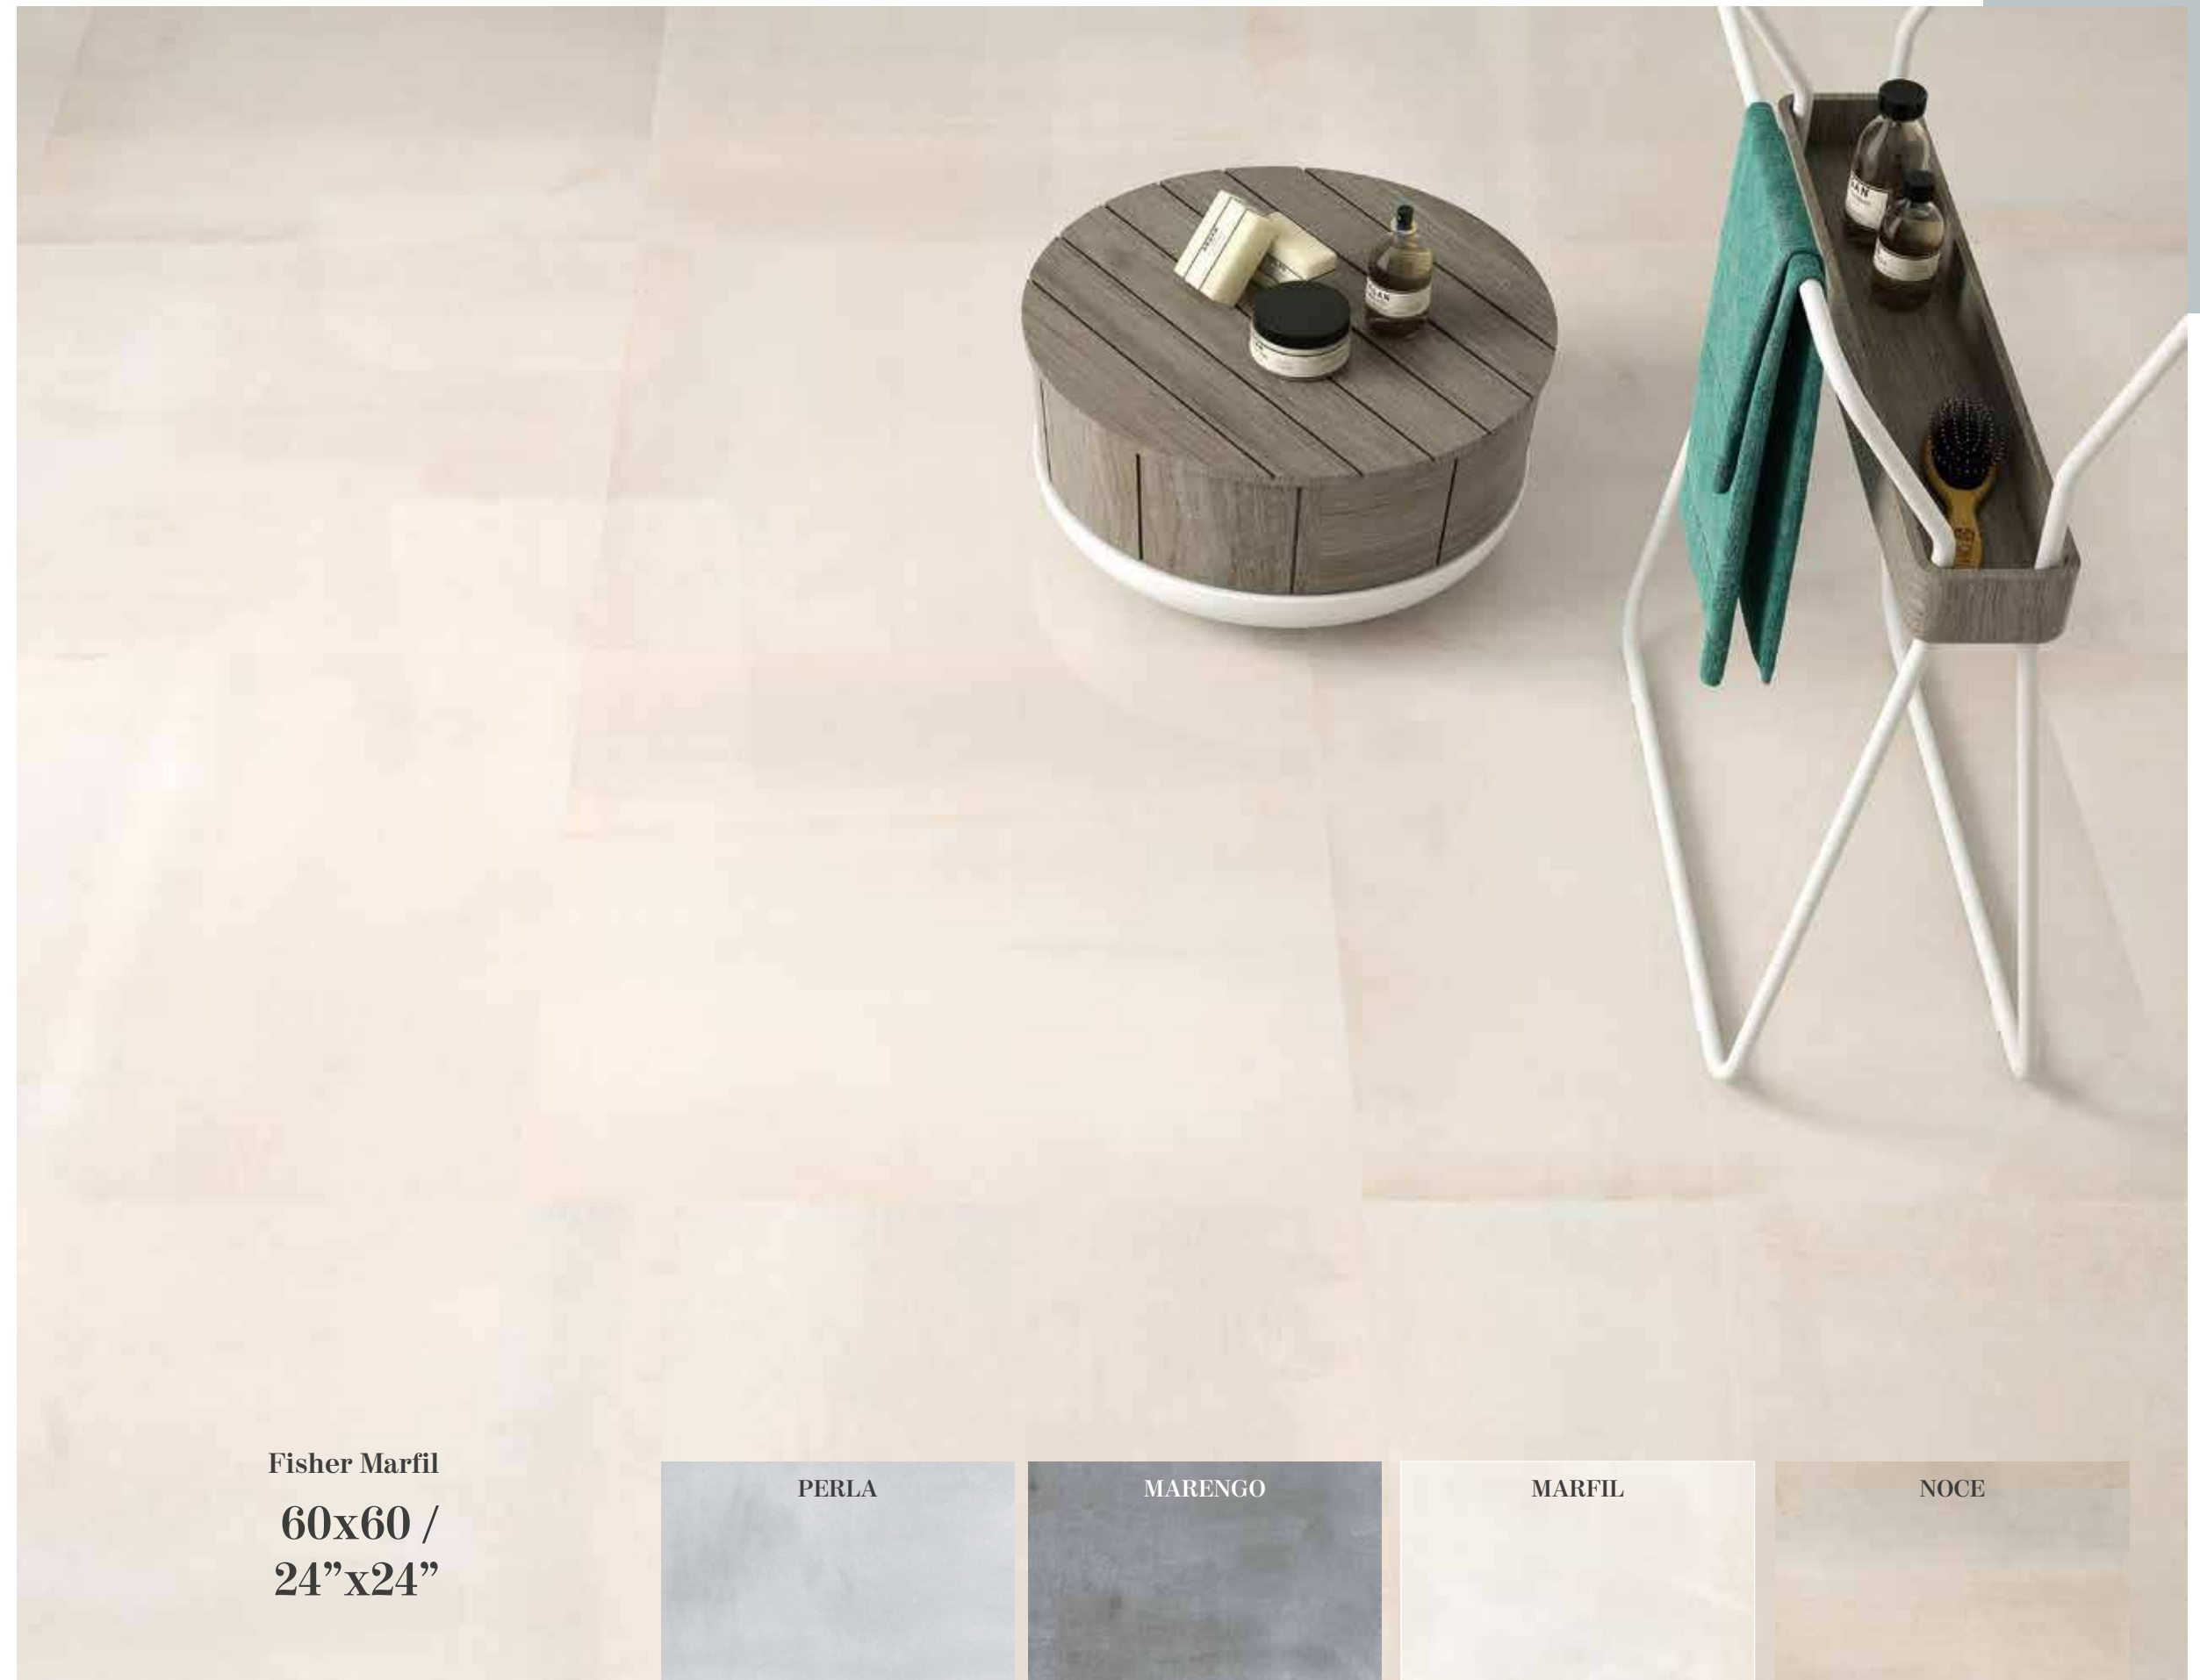

FISHER

GLAZED PORCELAIN

Sizes / Formatos

GLOSSY GLAZED RECTIFIED

60x60 /
24"x24"

GLOSSY GLAZED

60,8x60,8 /
24"x24"

Shade Variation / Variación Gráfica