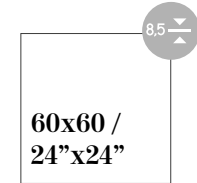

Dunsen Marfil
60,8x60,8 /
24"x24"

Howen Perla
60,8x60,8 /
24"x24"

FONTANA - TREVI

GLAZED PORCELAIN

Sizes / Formatos

GLOSSY GLAZED RECTIFIED - NATURAL RECTIFIED

GLOSSY GLAZED - NATURAL

FONTANA BLANCO (MATT)