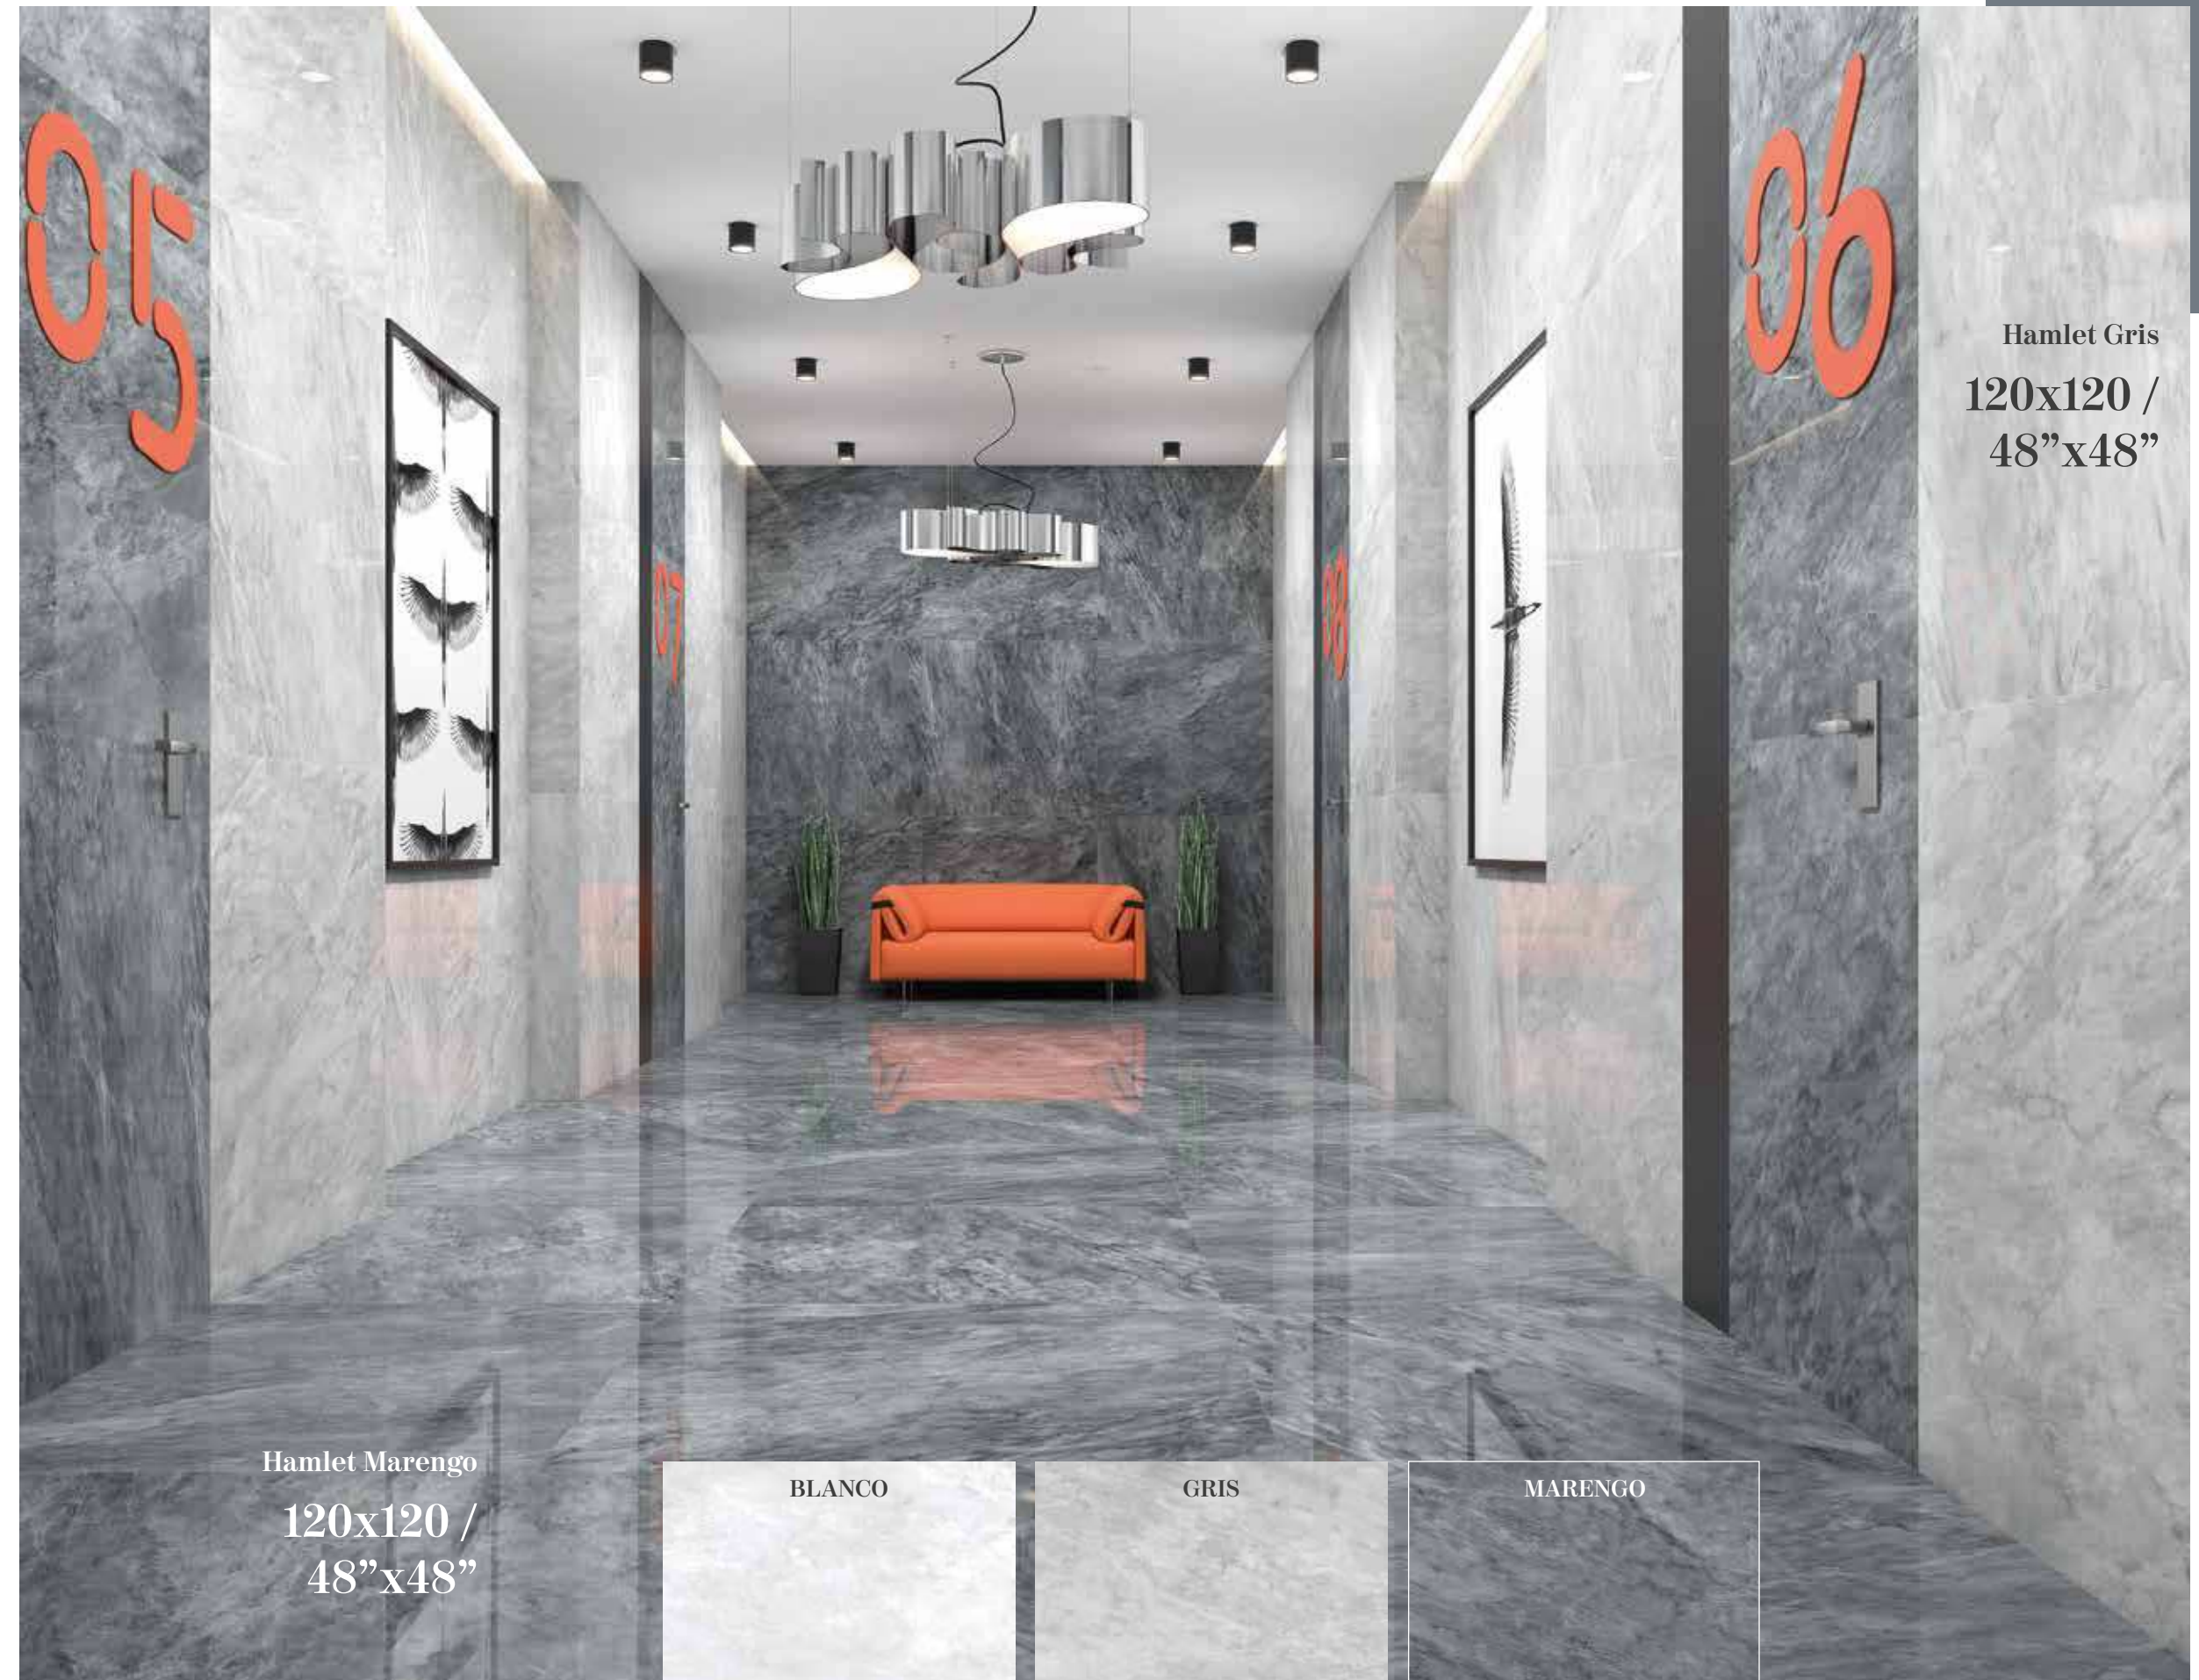

GRIS

HAMLET

POLISHED PORCELAIN

Sizes / Formatos

POLISHED RECTIFIED

Shade Variation / Variación Gráfica

Hamlet Gris
120x120 /
48"x48"

Hamlet Marengo
120x120 /
48"x48"