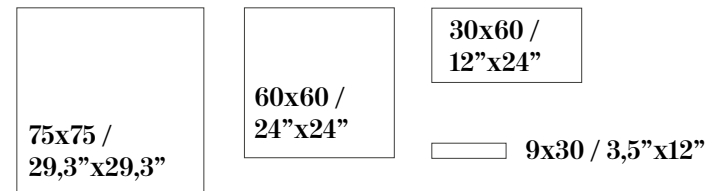

PIERRE

PORCELAIN TILES

Sizes / Formatos

NATURAL RECTIFIED

NATURAL

Shade Variation / Variación Gráfica