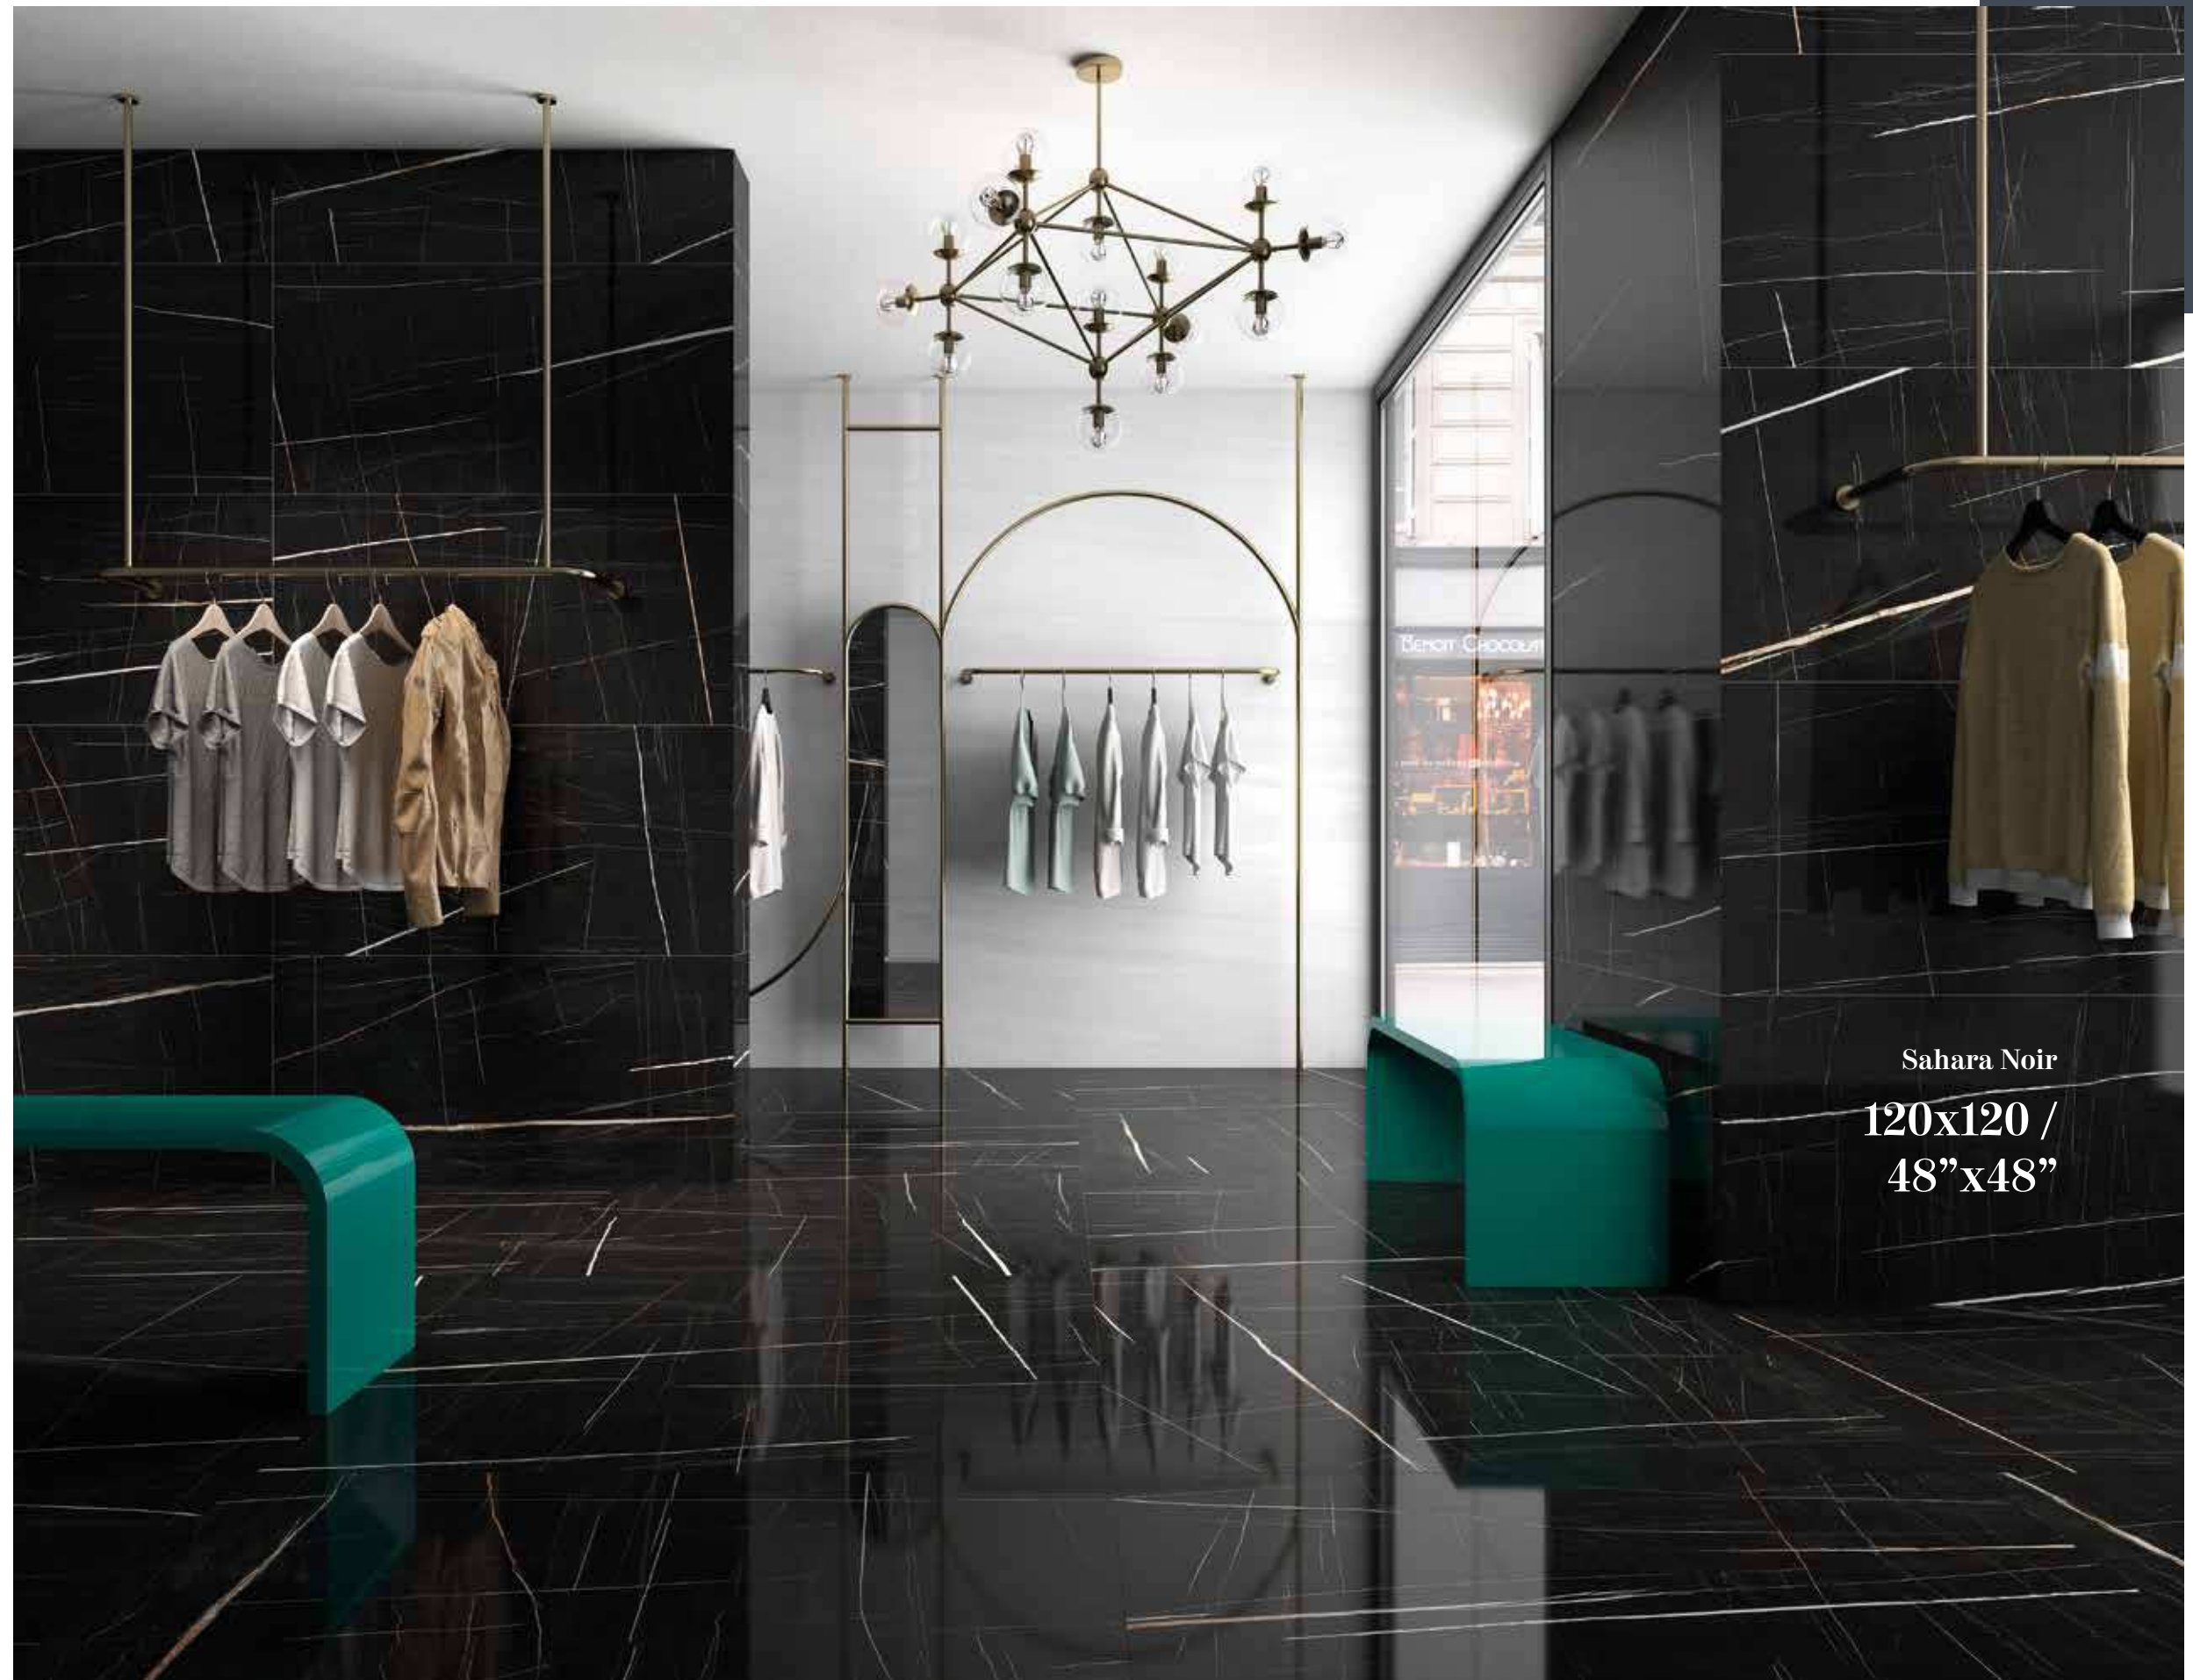

SUPER POLISHED RECTIFIED

60x120 /
24"x48"

120x120 /
48"x48"

Shade Variation / Variación Gráfica

NOIR

Sahara Noir
120x120 /
48"x48"

NIT

SUPER POLISHED