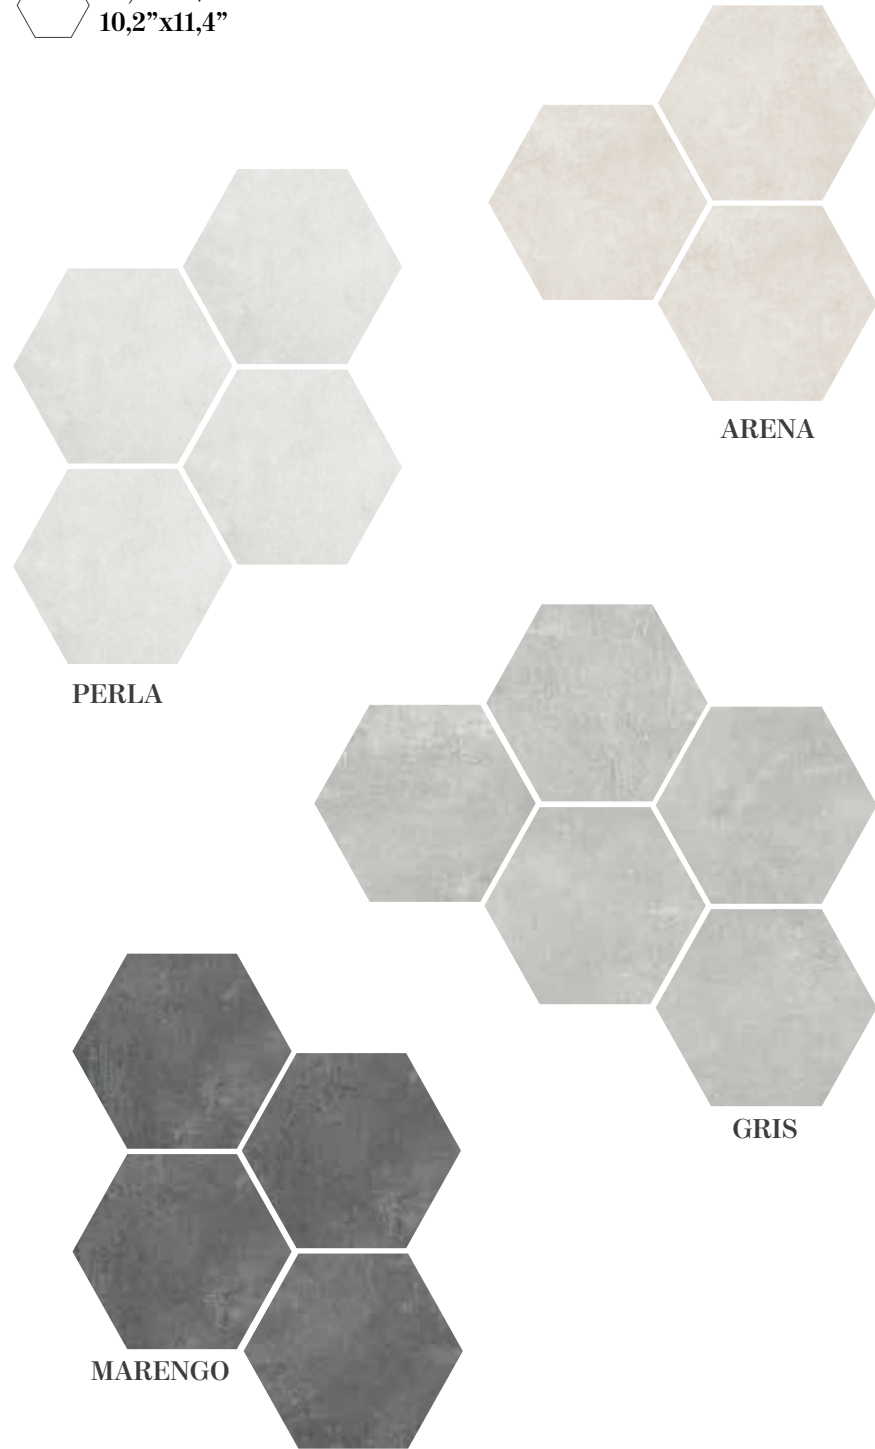

COLLECTION

GROUNDHEX

SMALL SIZE

NATURAL

25,8x29 /
10,2"x11,4"

Groundhex Perla
25,8x29 /
10,2"x11,4"

Groundhex Gris
25,8x29 /
10,2"x11,4"

STARKHEX