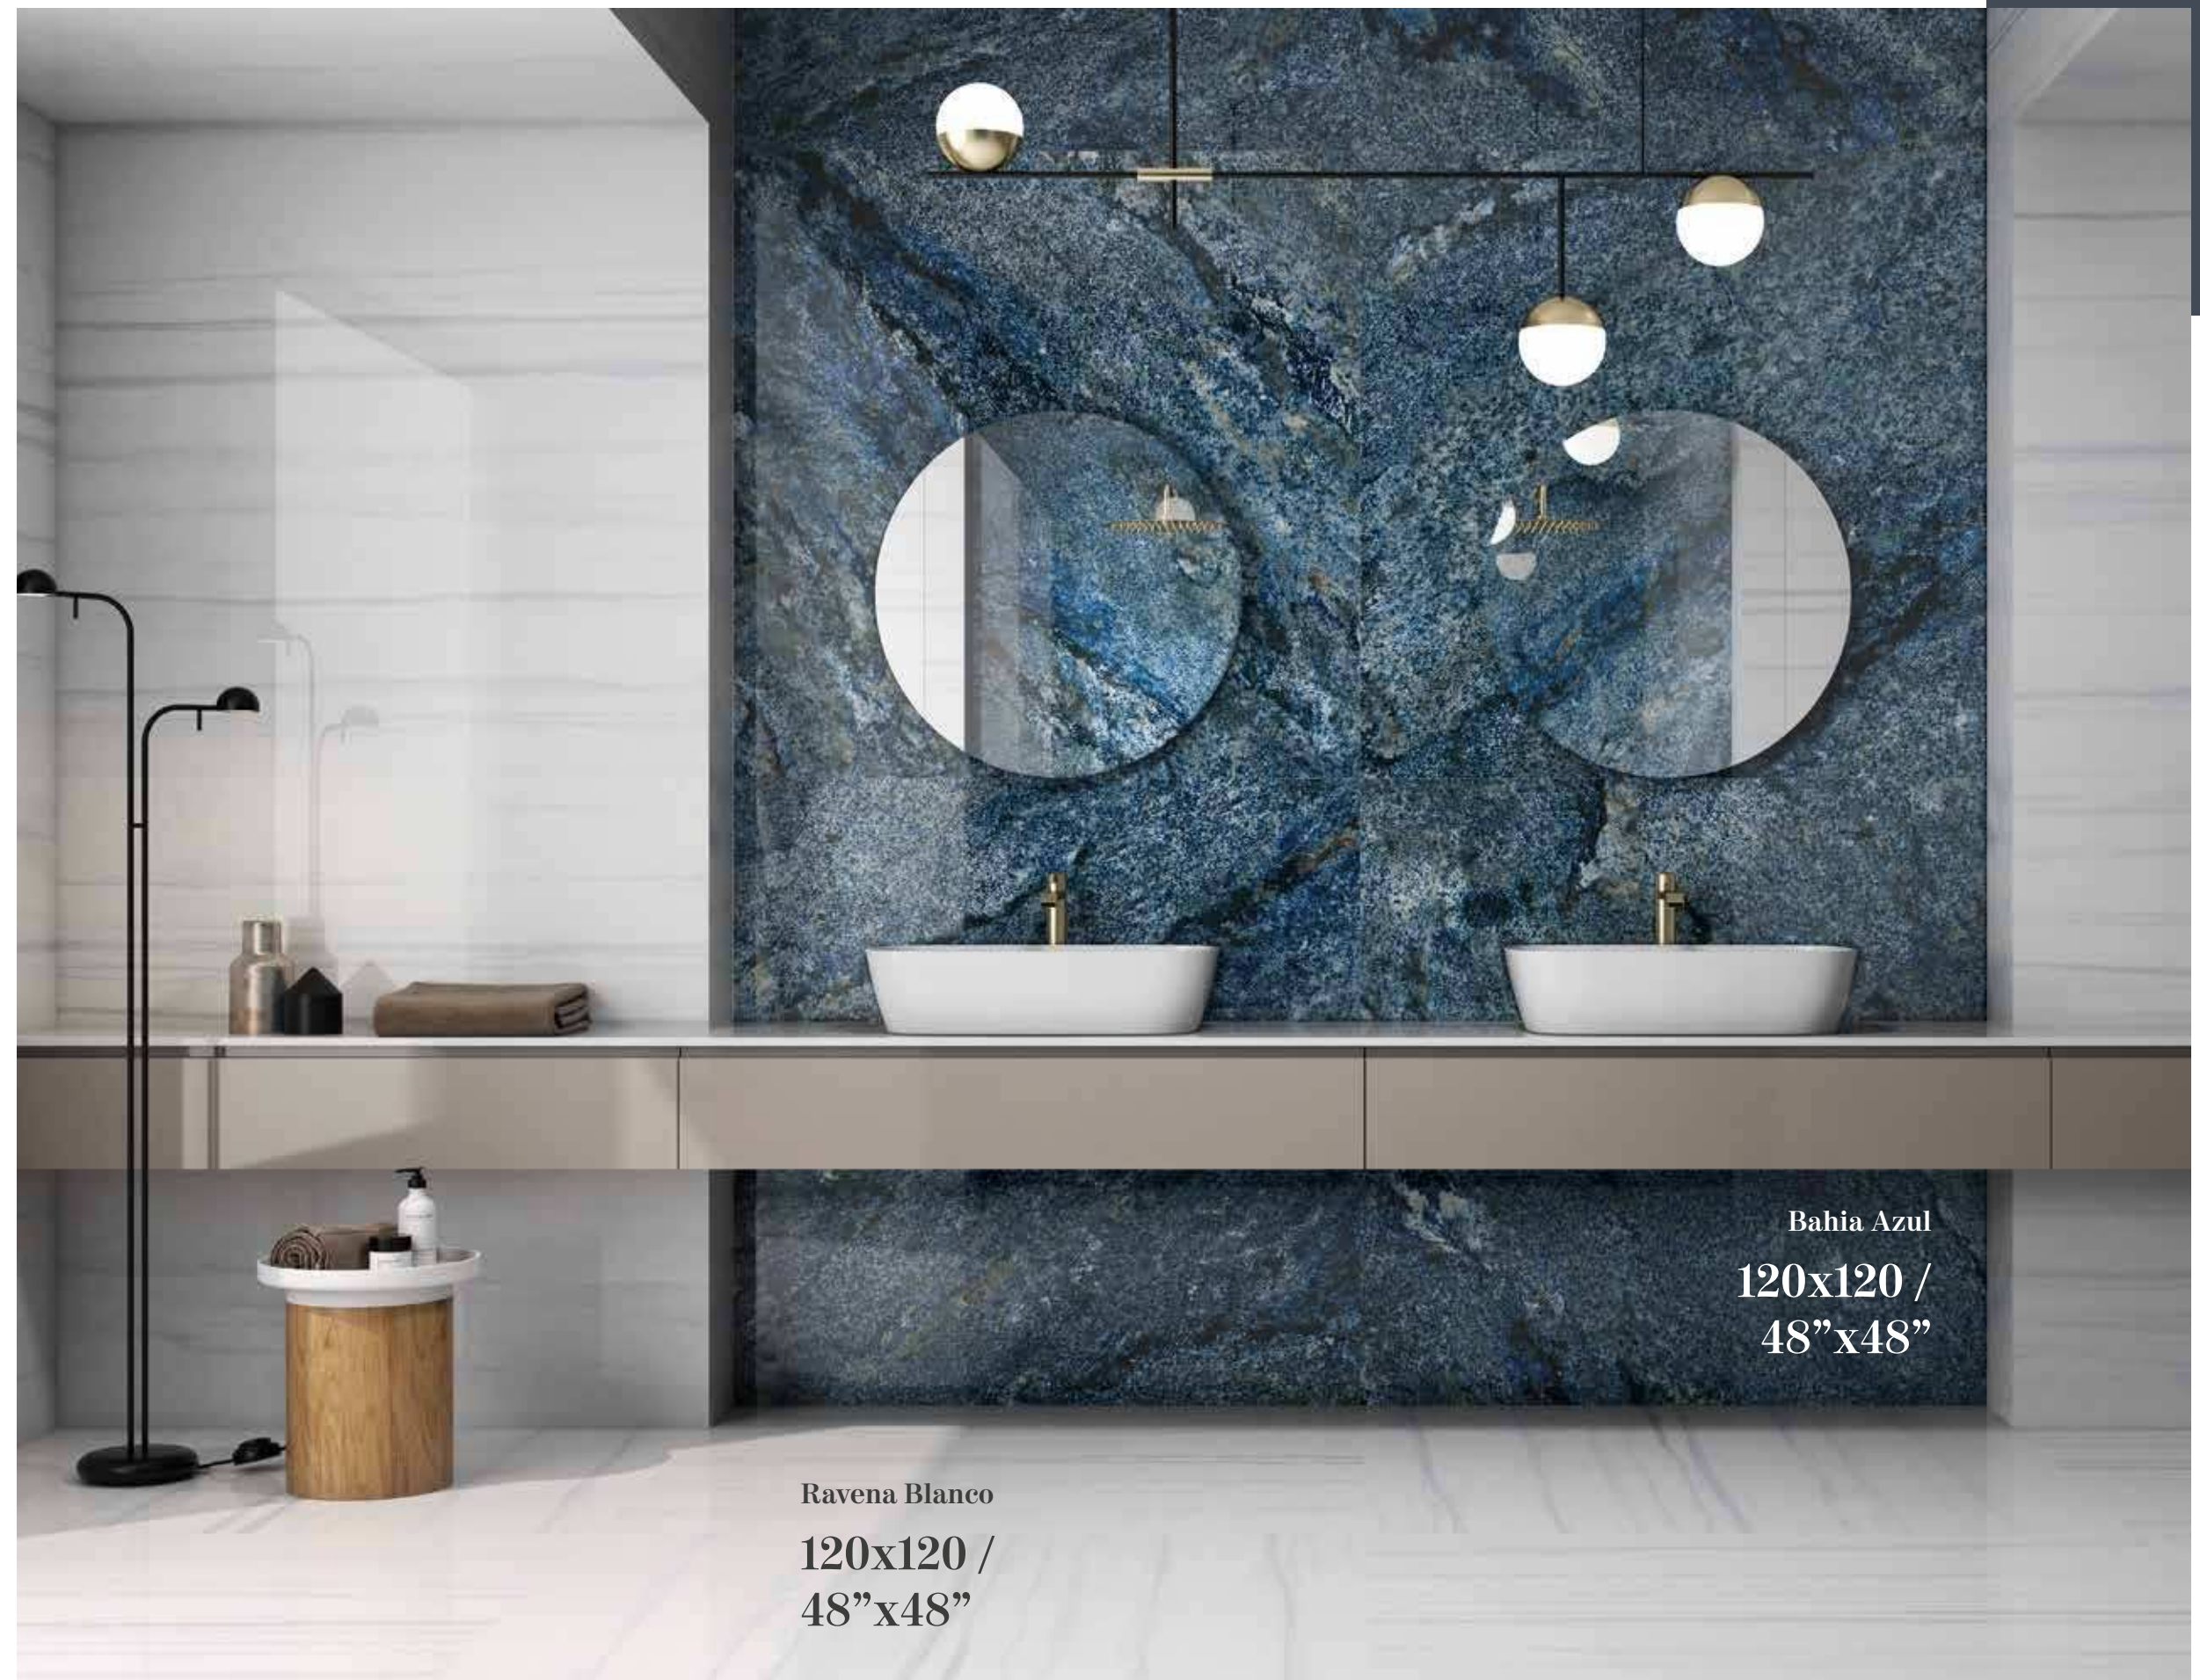

Bahia Azul
120x120 /
48"x48"

Ravena Blanco
120x120 /
48"x48"