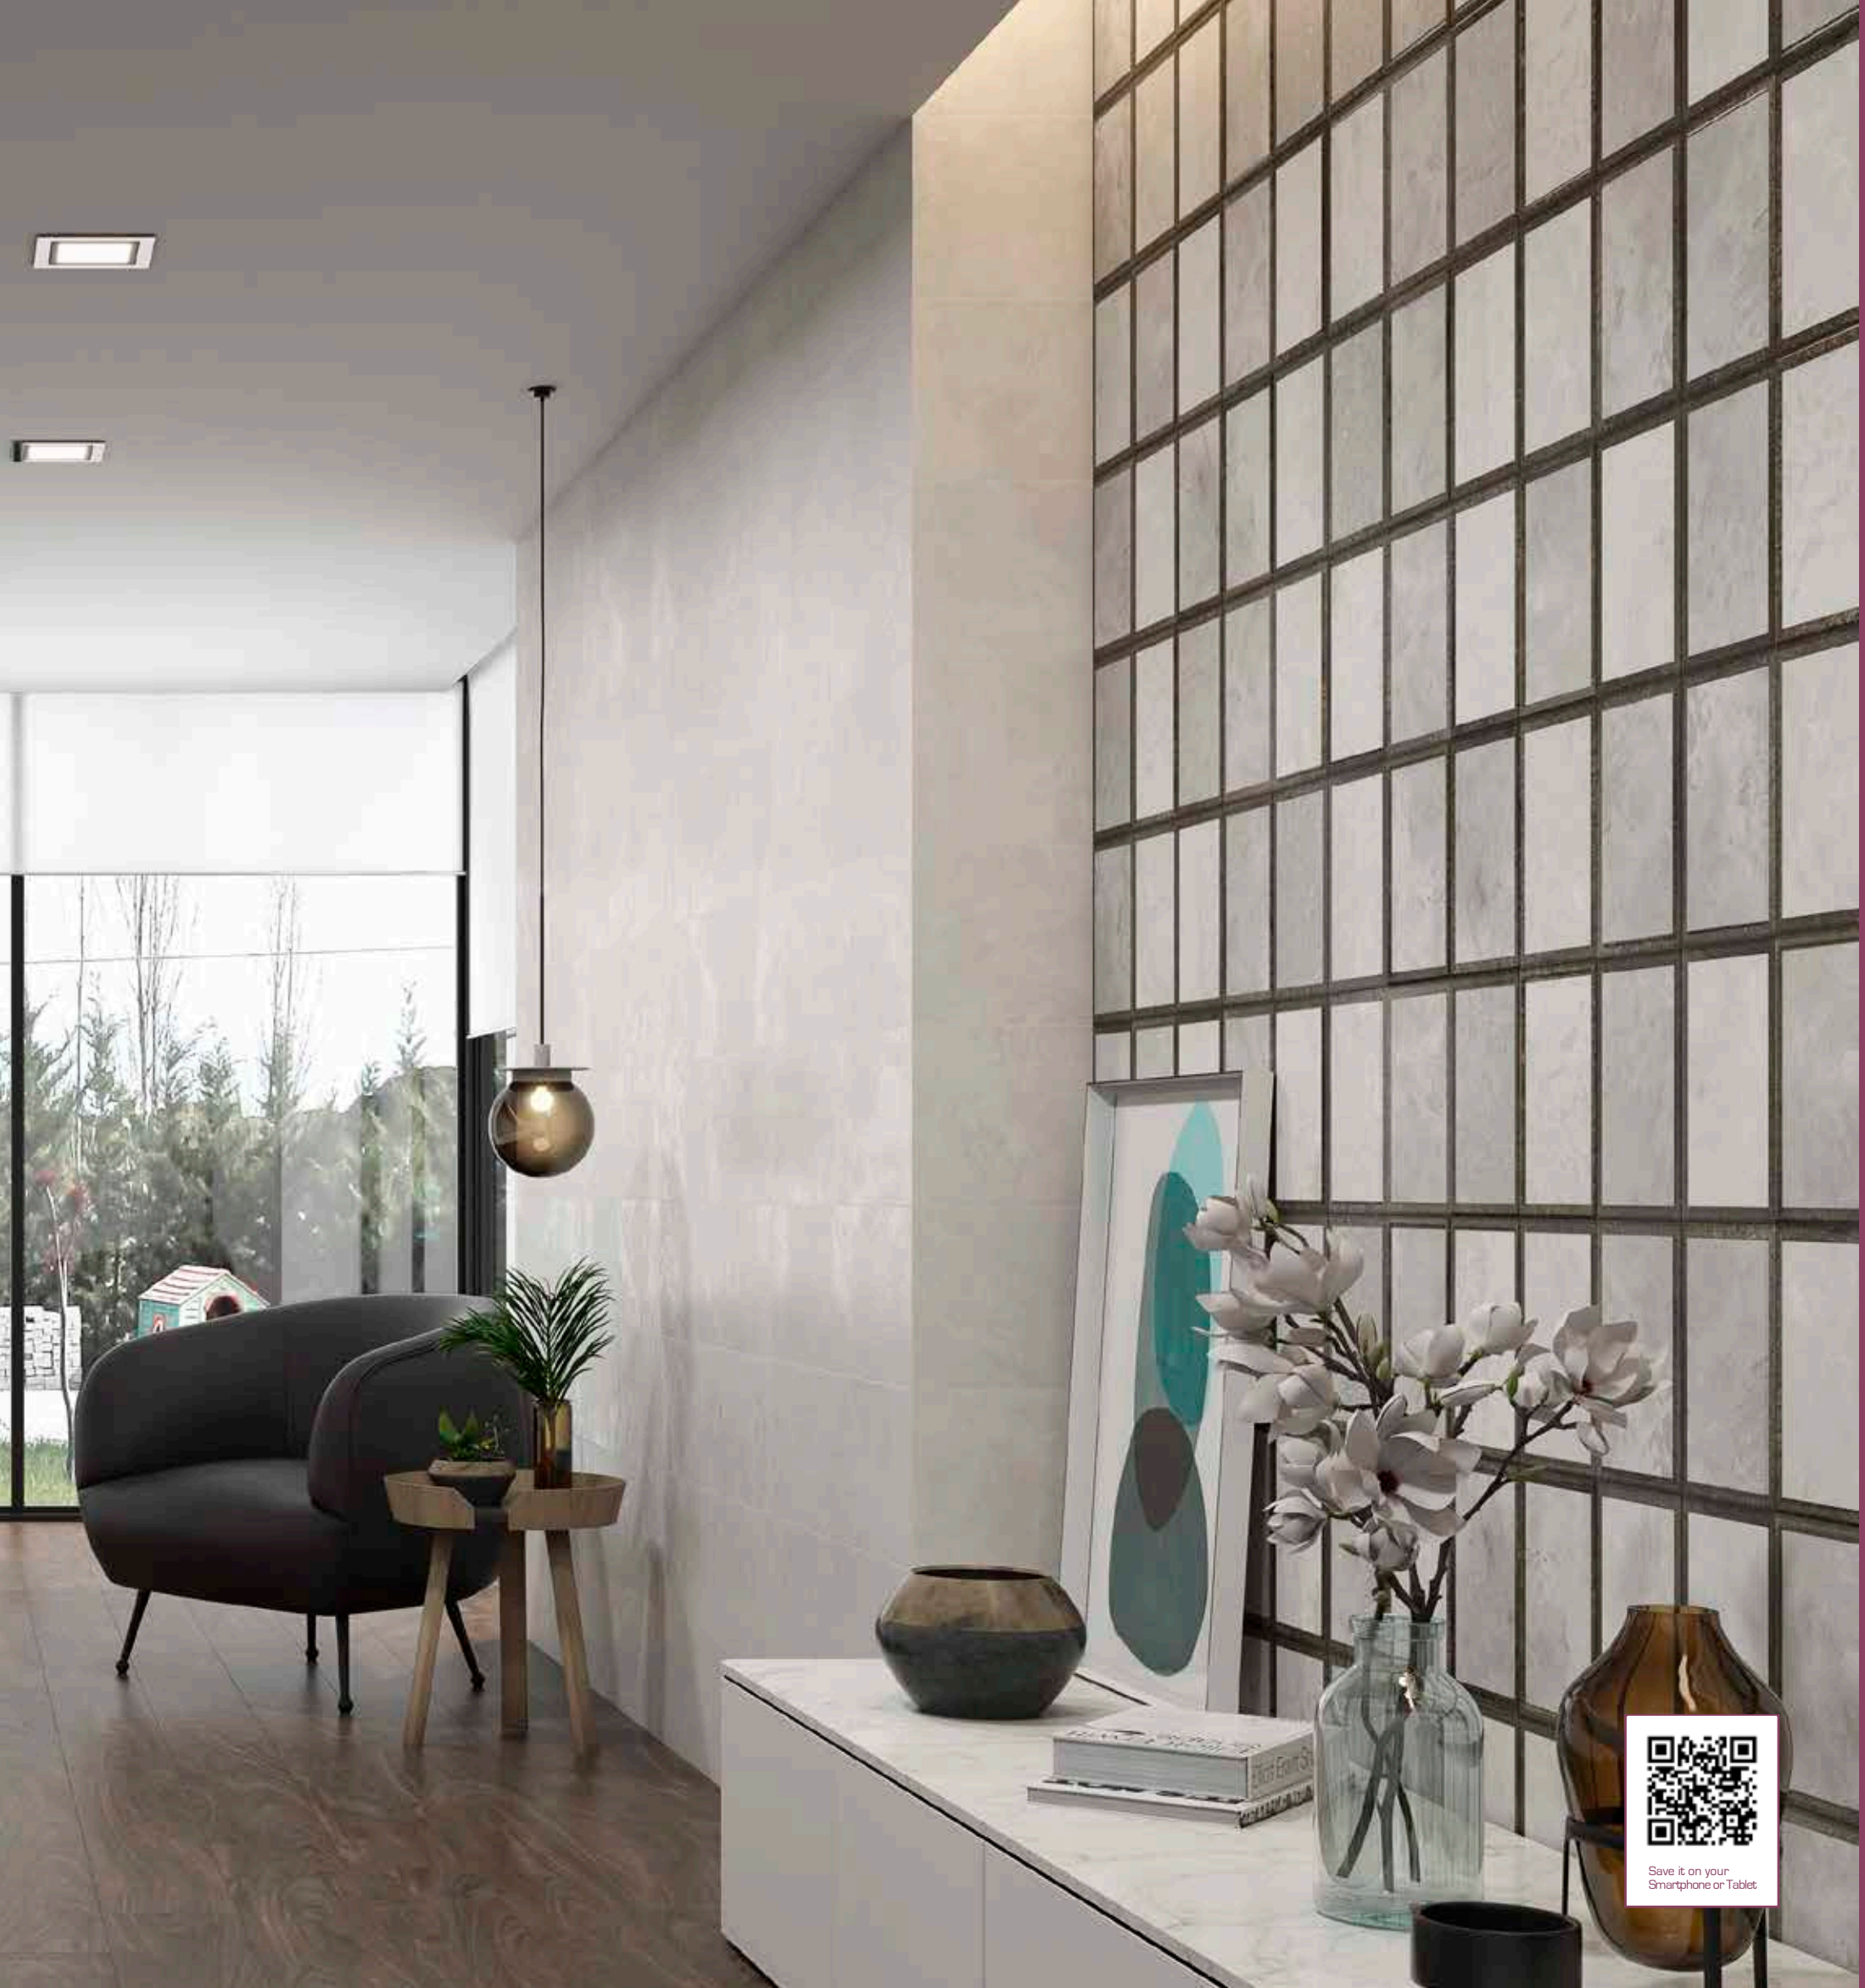

Save it on your Smartphone or Tablet