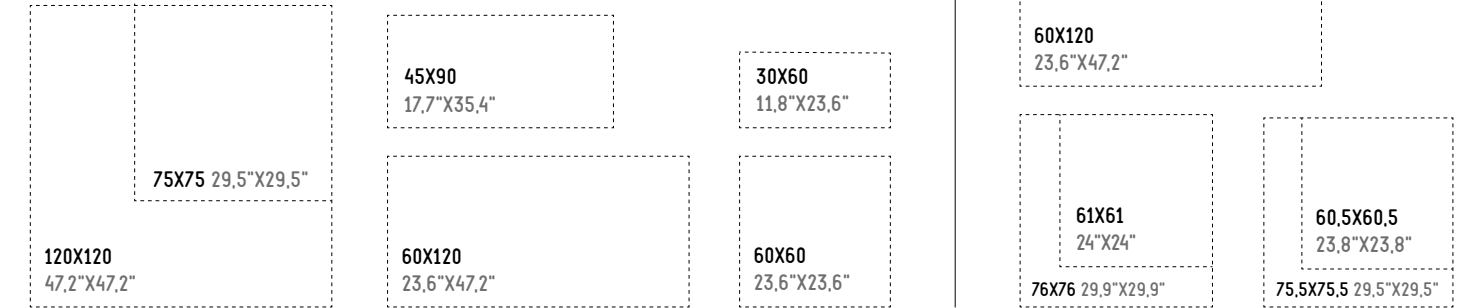

VALDIVIA

PORCELAIN FLOOR TILES

SIZES FORMATOS

20mm. THICKNESS