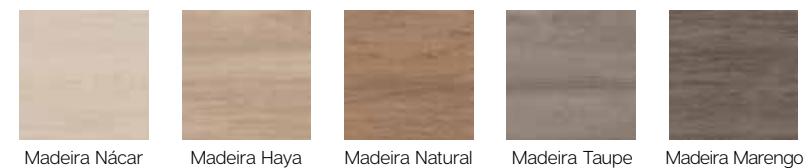

COORDINATED FLOOR TILE Madeira 25x100

Madeira Nácar Madeira Haya Madeira Natural Madeira Taupe Madeira Marengo