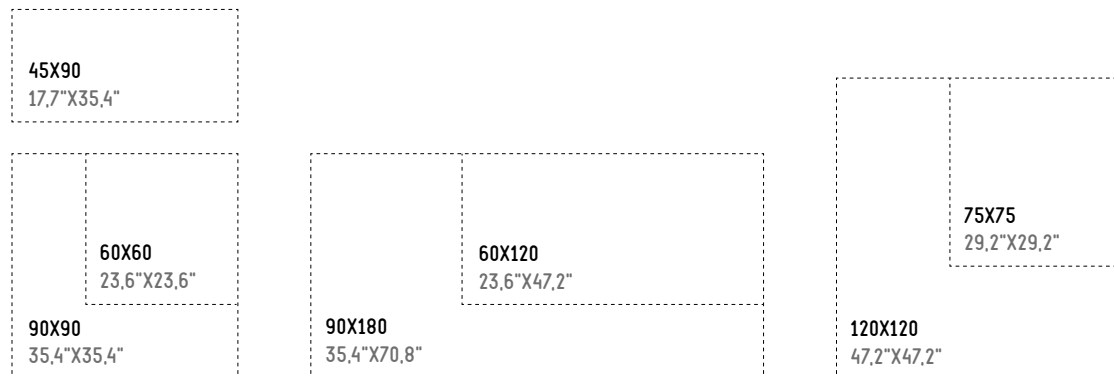

DENTON

PORCELAIN FLOOR TILES

SIZES FORMATOS