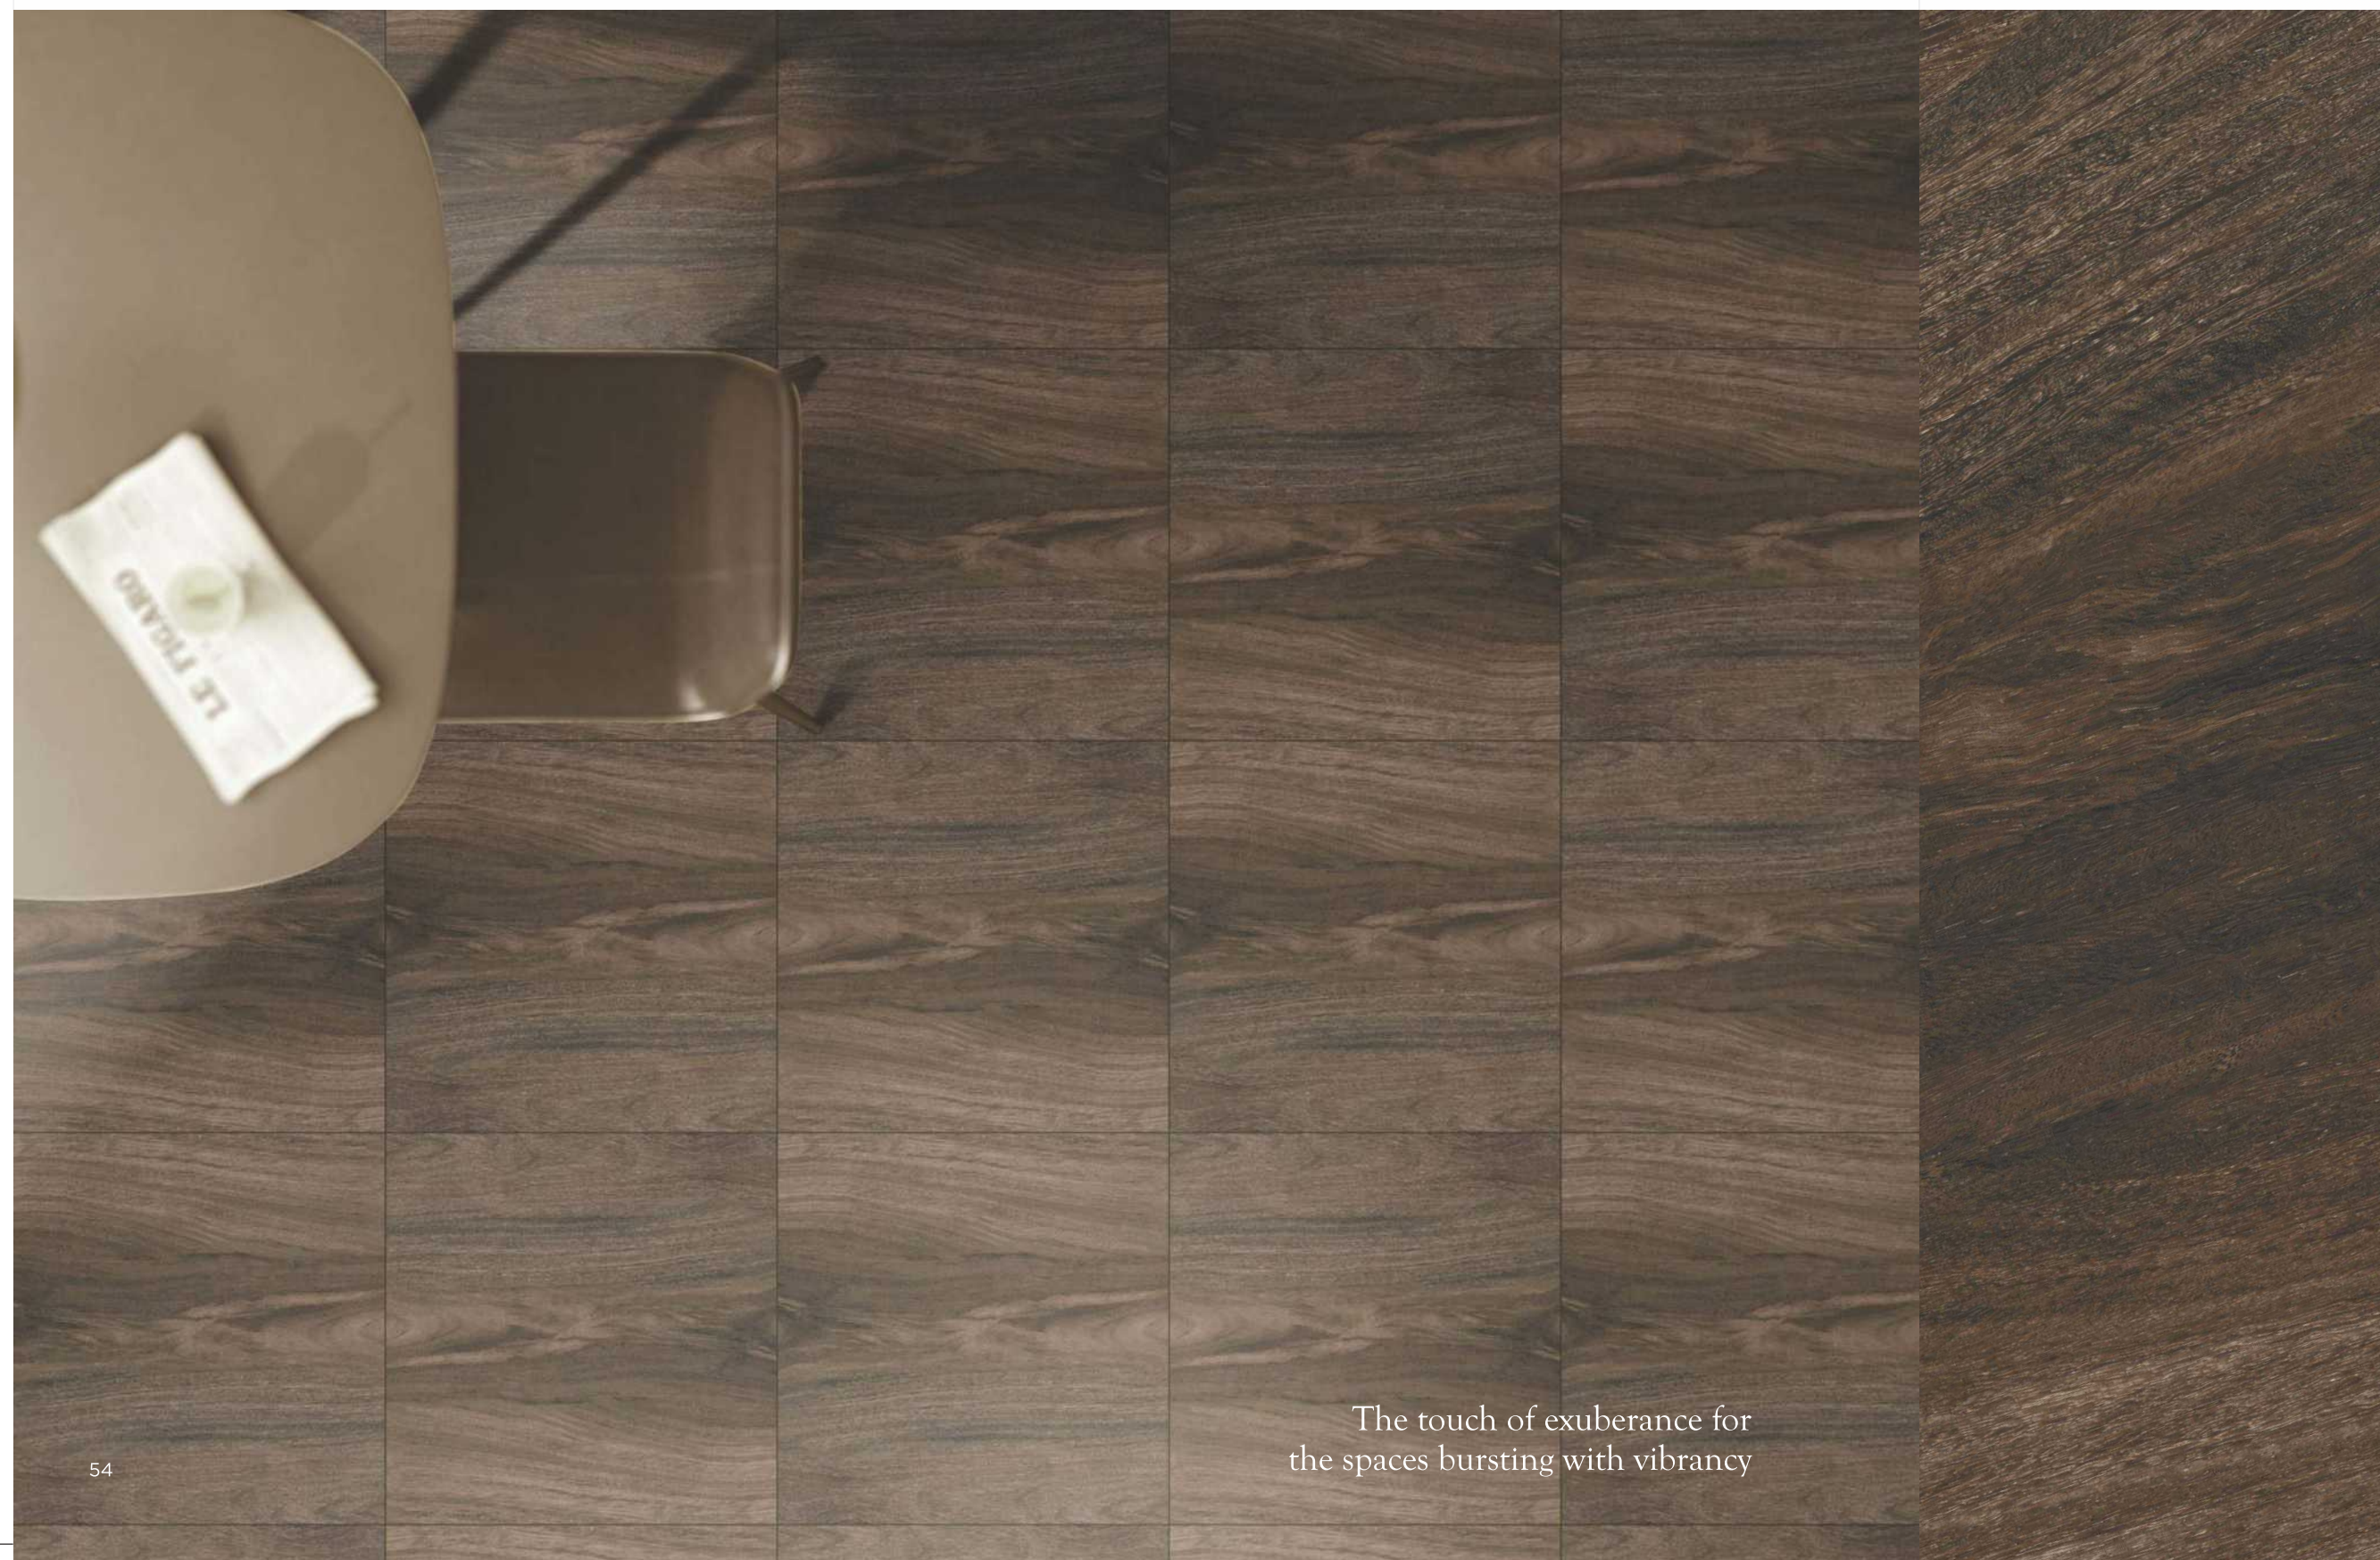

Let us create everything beautiful around you and the life will be WONDERFUL.

OHIOWOOD CREMA

OHIOWOOD BROWN

OHIOWOOD WENGE

The touch of exuberance for the spaces bursting with vibrancy

600x600mm

DIGITAL GLAZED PORCELAIN TILES