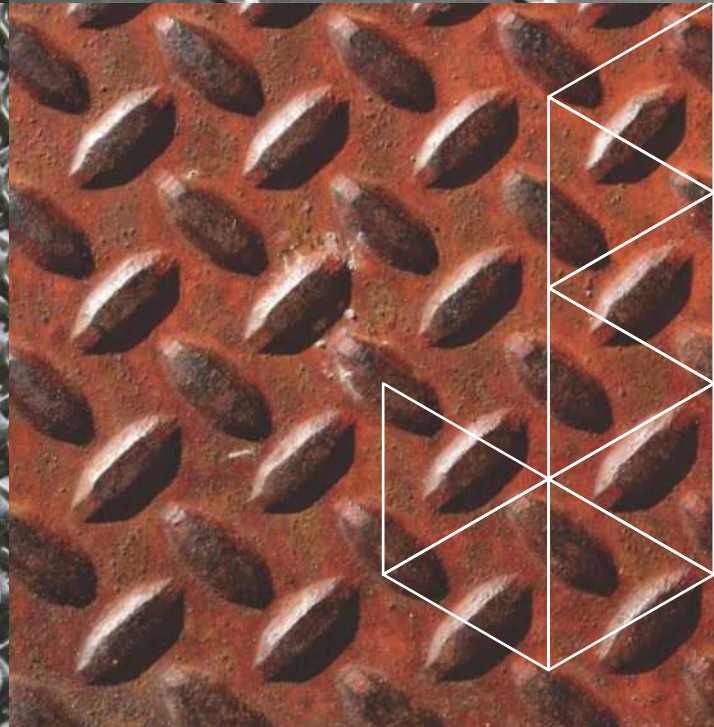

600x600mm

GLAZED PORCELAIN TILES

www.italicafloortiles.com

SNOW WHITE

GRAFITO BIANCO

GRAFITO BEIGE

ATLANTIC STONE

“ Let the grandeur grace
your setting and create a captivating
sight for the lifetime”