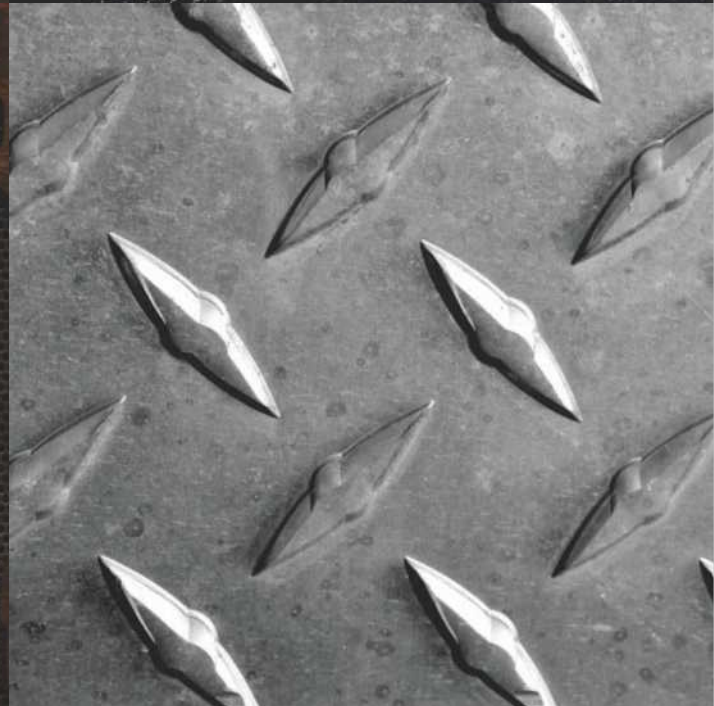

600x600mm

GLAZED PORCELAIN TILES

www.italicafloortiles.com

SNOW WHITE

GRAFITO BIANCO

GRAFITO BEIGE

ATLANTIC STONE

“ Let the grandeur grace
your setting and create a captivating
sight for the lifetime”