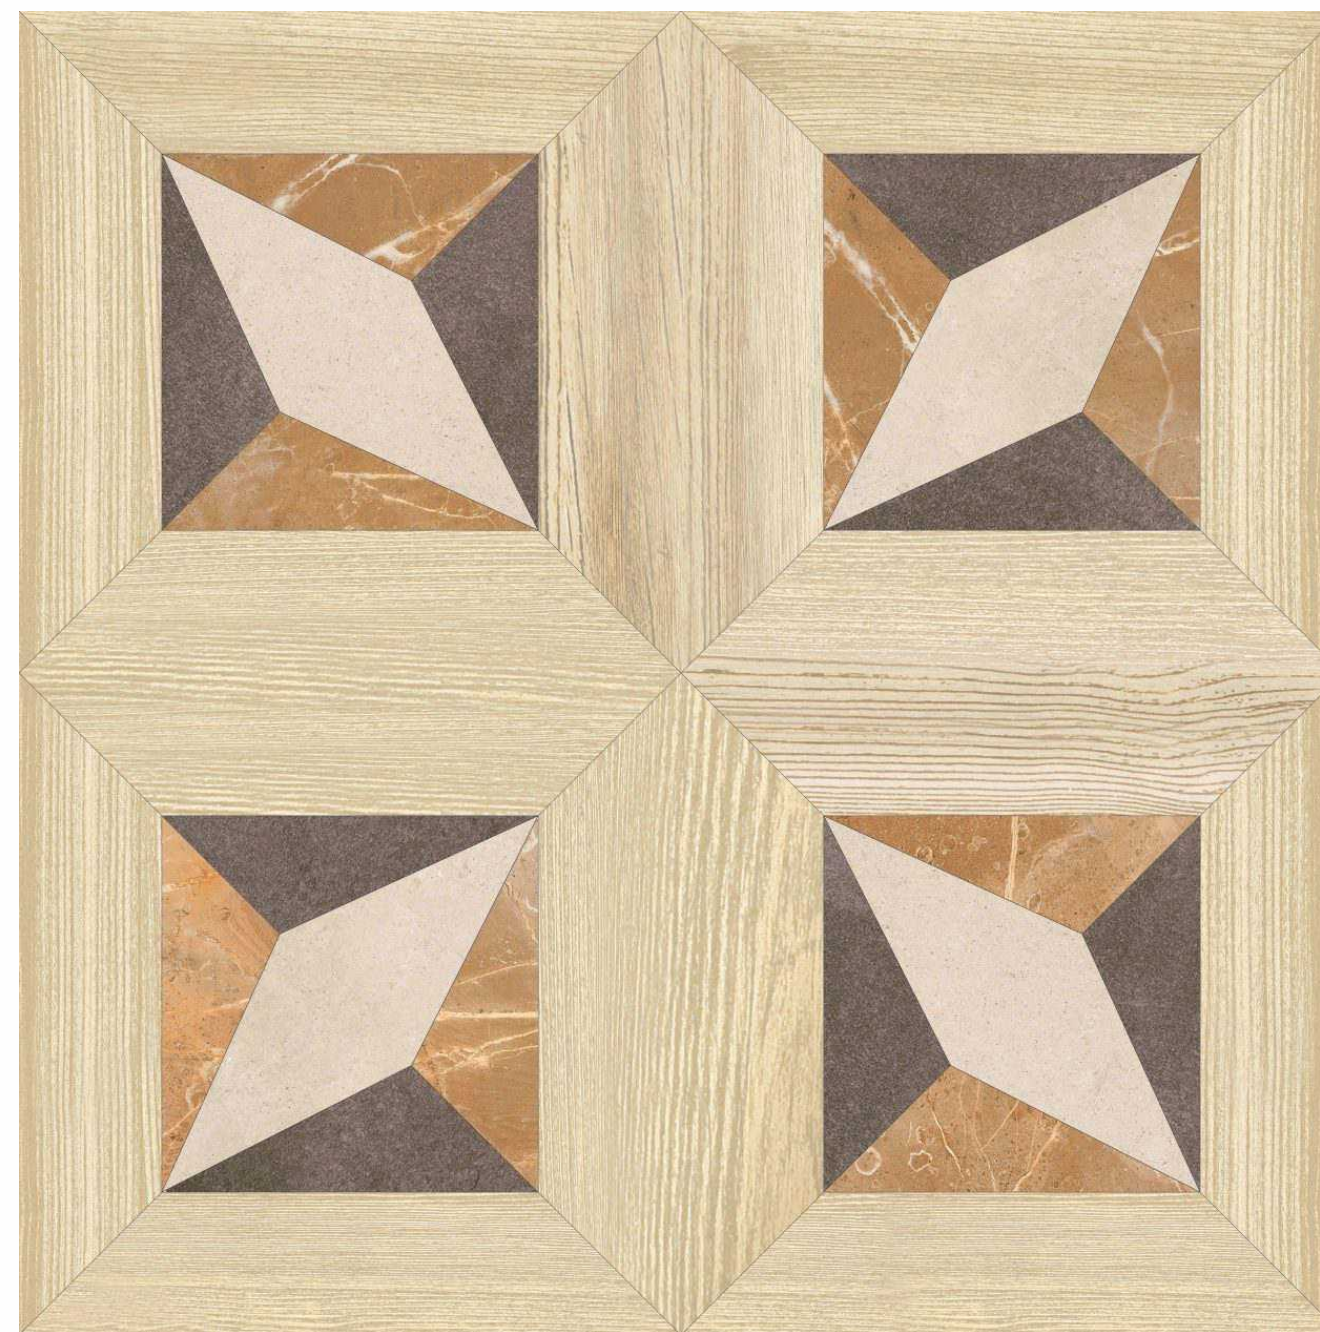

MAZE NATURAL

MAZE WOODENZA

600x600mm

DIGITAL GLAZED PORCELAIN TILES

-  FLOOR APPLICATION
-  WALL APPLICATION
-  HD DIGITAL PRINTING
-  MATT FINISH

www.italicafloortiles.com

RECTO CREMA

600x600mm