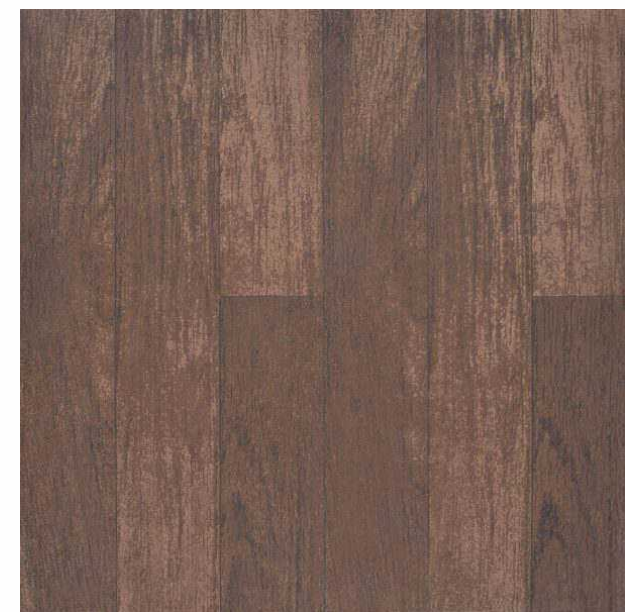

WENGE STRIPS

600x600mm

GLAZED PORCELAIN TILES

-  FLOOR APPLICATION
-  WALL APPLICATION
-  WOOD FINISH

www.italicafloortiles.com

TIMBER WOOD

Meet the raw side of grandeur...
Striping splendor to enhance the elegance of your space