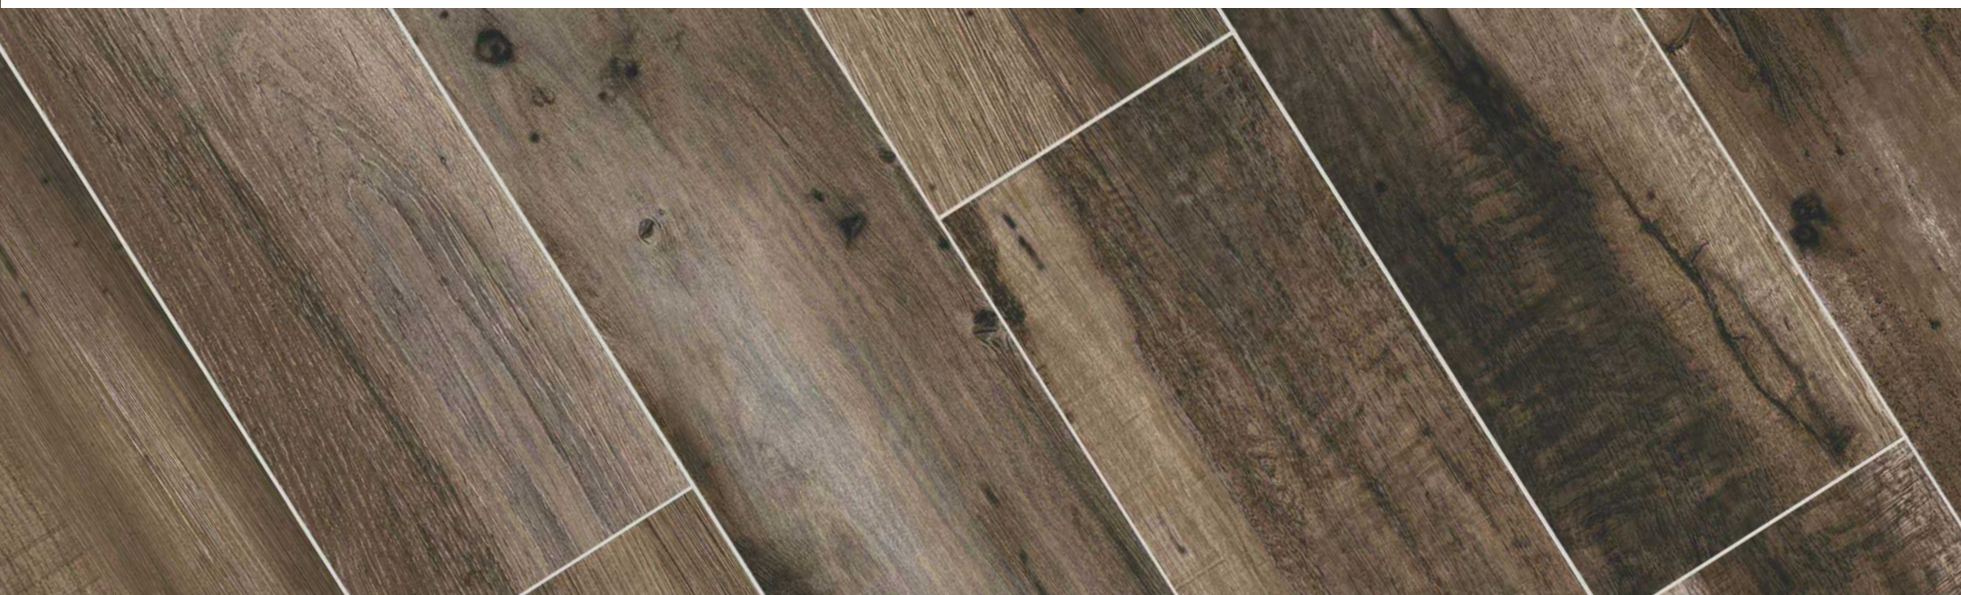

Let your space be your comfort zone.