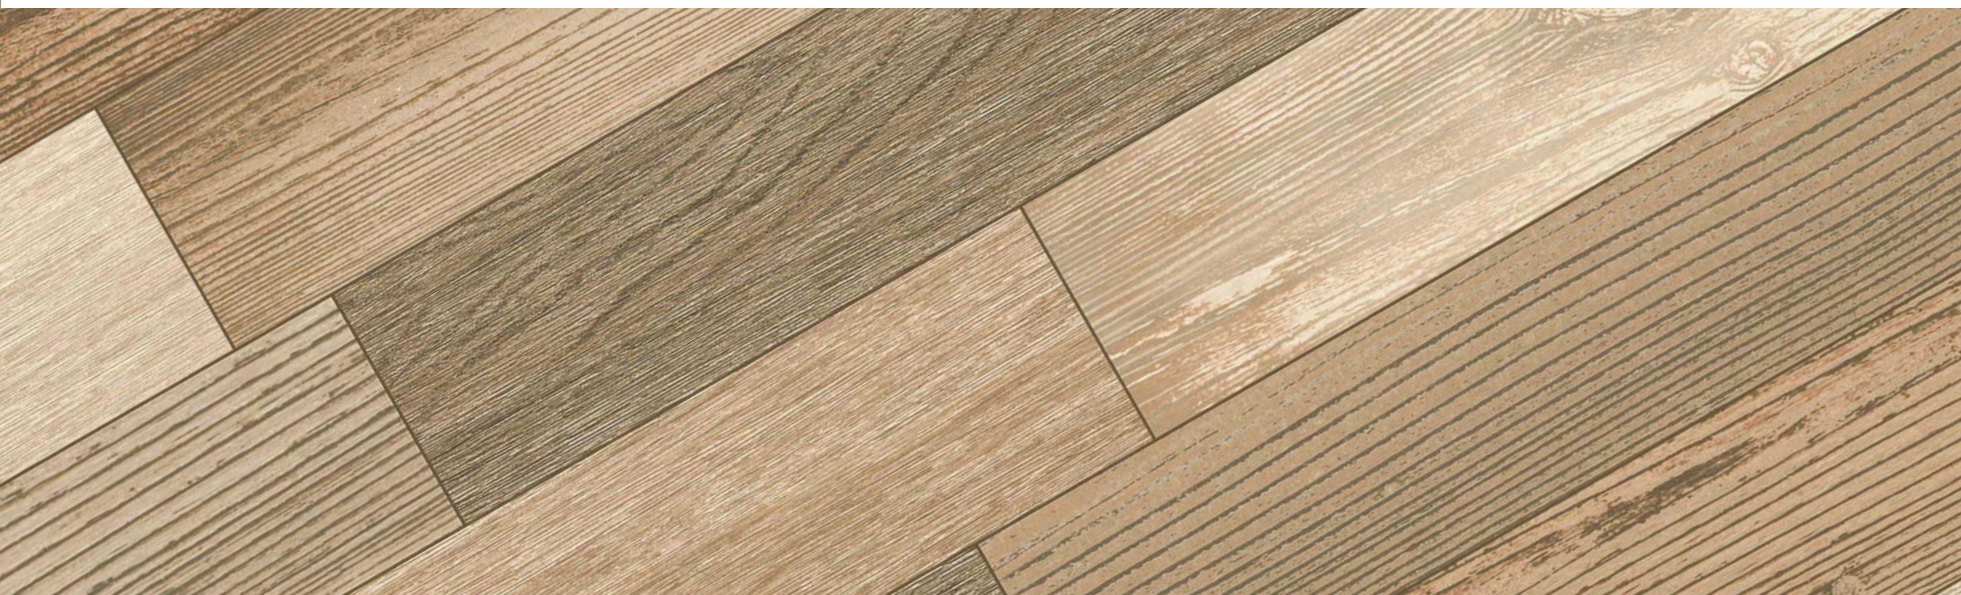

600x600mm

DIGITAL GLAZED PORCELAIN TILES

- FLOOR APPLICATION
- WALL APPLICATION
- HD DIGITAL PRINTING
- MATT FINISH

www.italicafloortiles.com

Overlapping effect for an outstandingly awesome look...