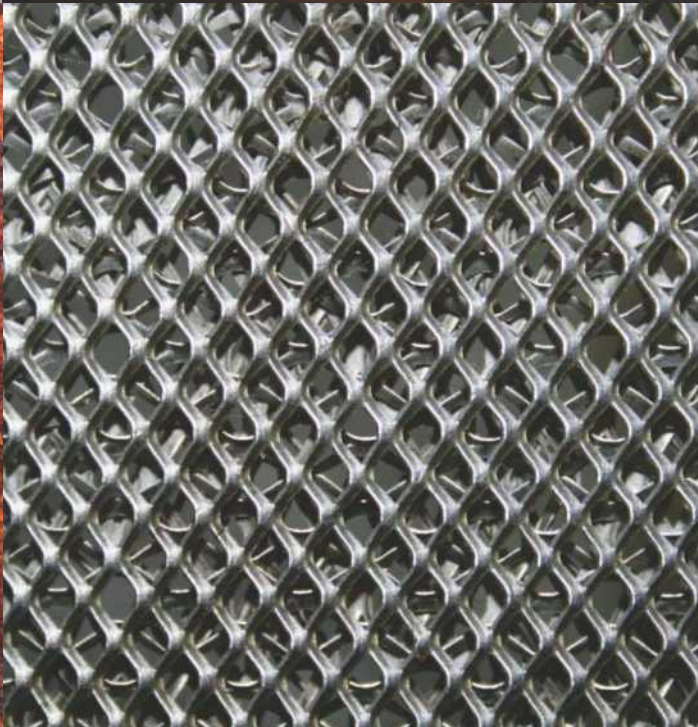

600x600mm

GLAZED PORCELAIN TILES

www.italicafloortiles.com

SNOW WHITE

GRAFITO BIANCO

GRAFITO BEIGE

ATLANTIC STONE

“ Let the grandeur grace
your setting and create a captivating
sight for the lifetime”