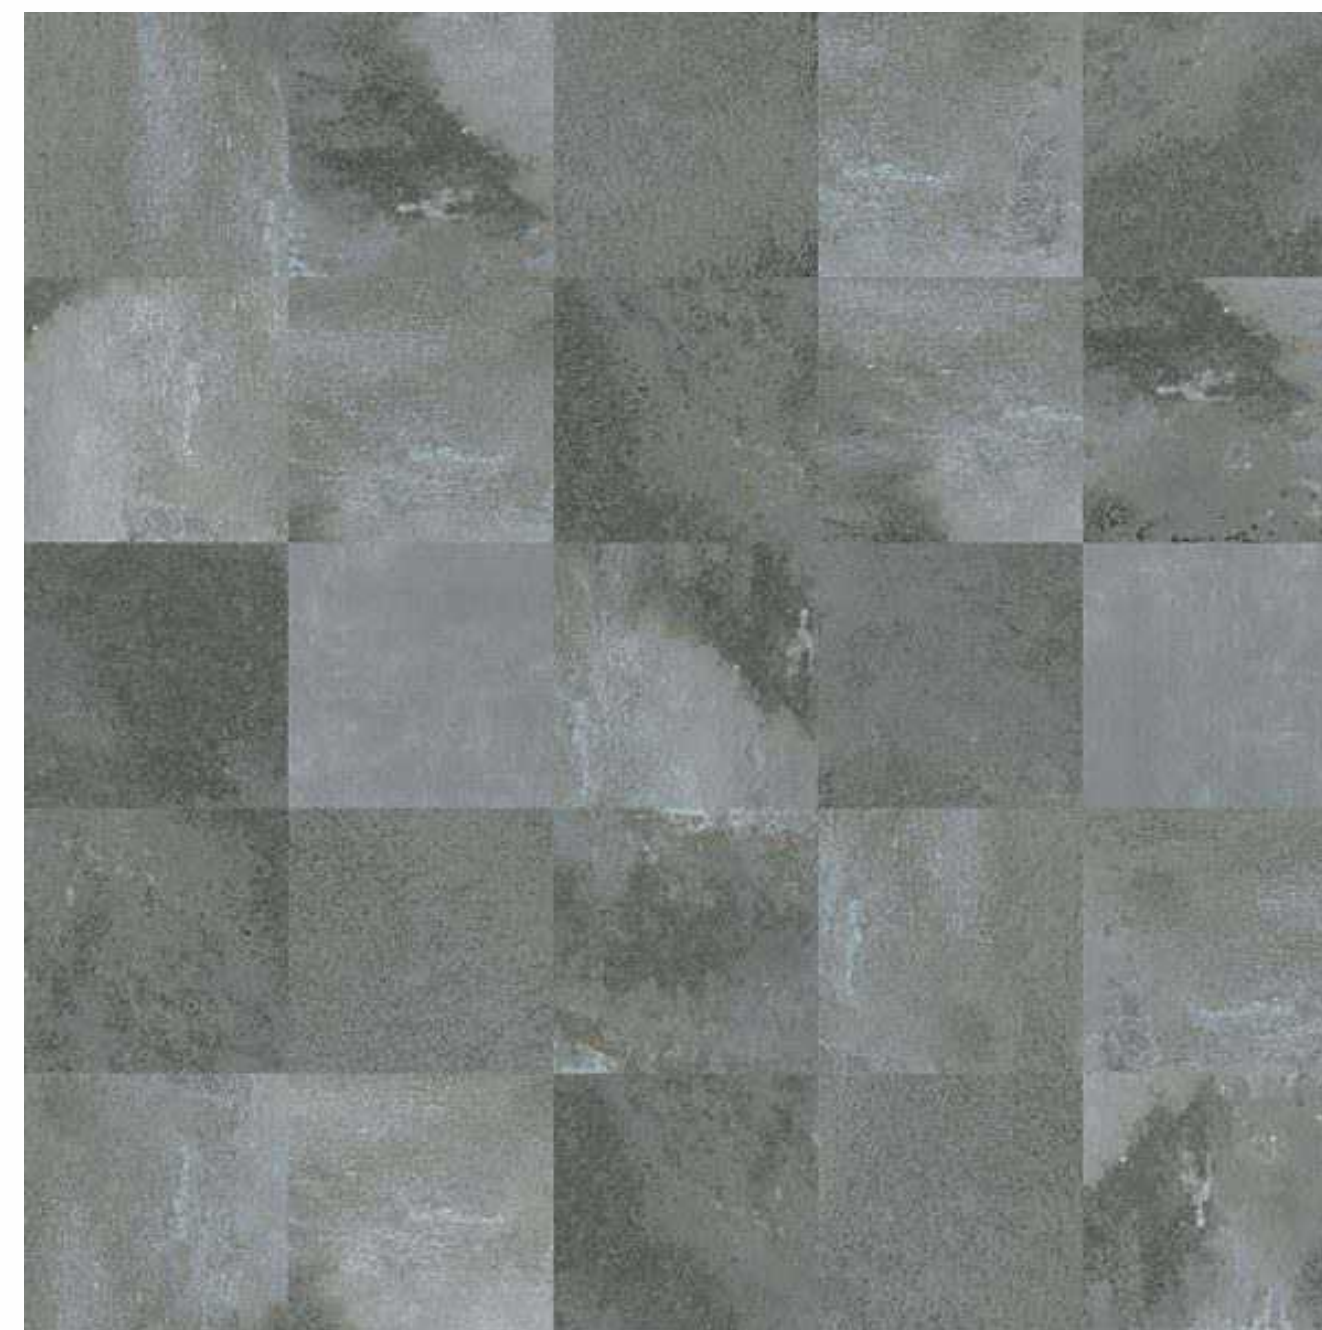

BELESOIL CREMA

BELESOIL GRES

BELESOIL BROWN

600x600mm

DIGITAL GLAZED PORCELAIN TILES

-  FLOOR APPLICATION
-  WALL APPLICATION
-  HD DIGITAL PRINTING
-  MATT FINISH

www.italicafloortiles.com

Some places
garner praise in just
a single glance...