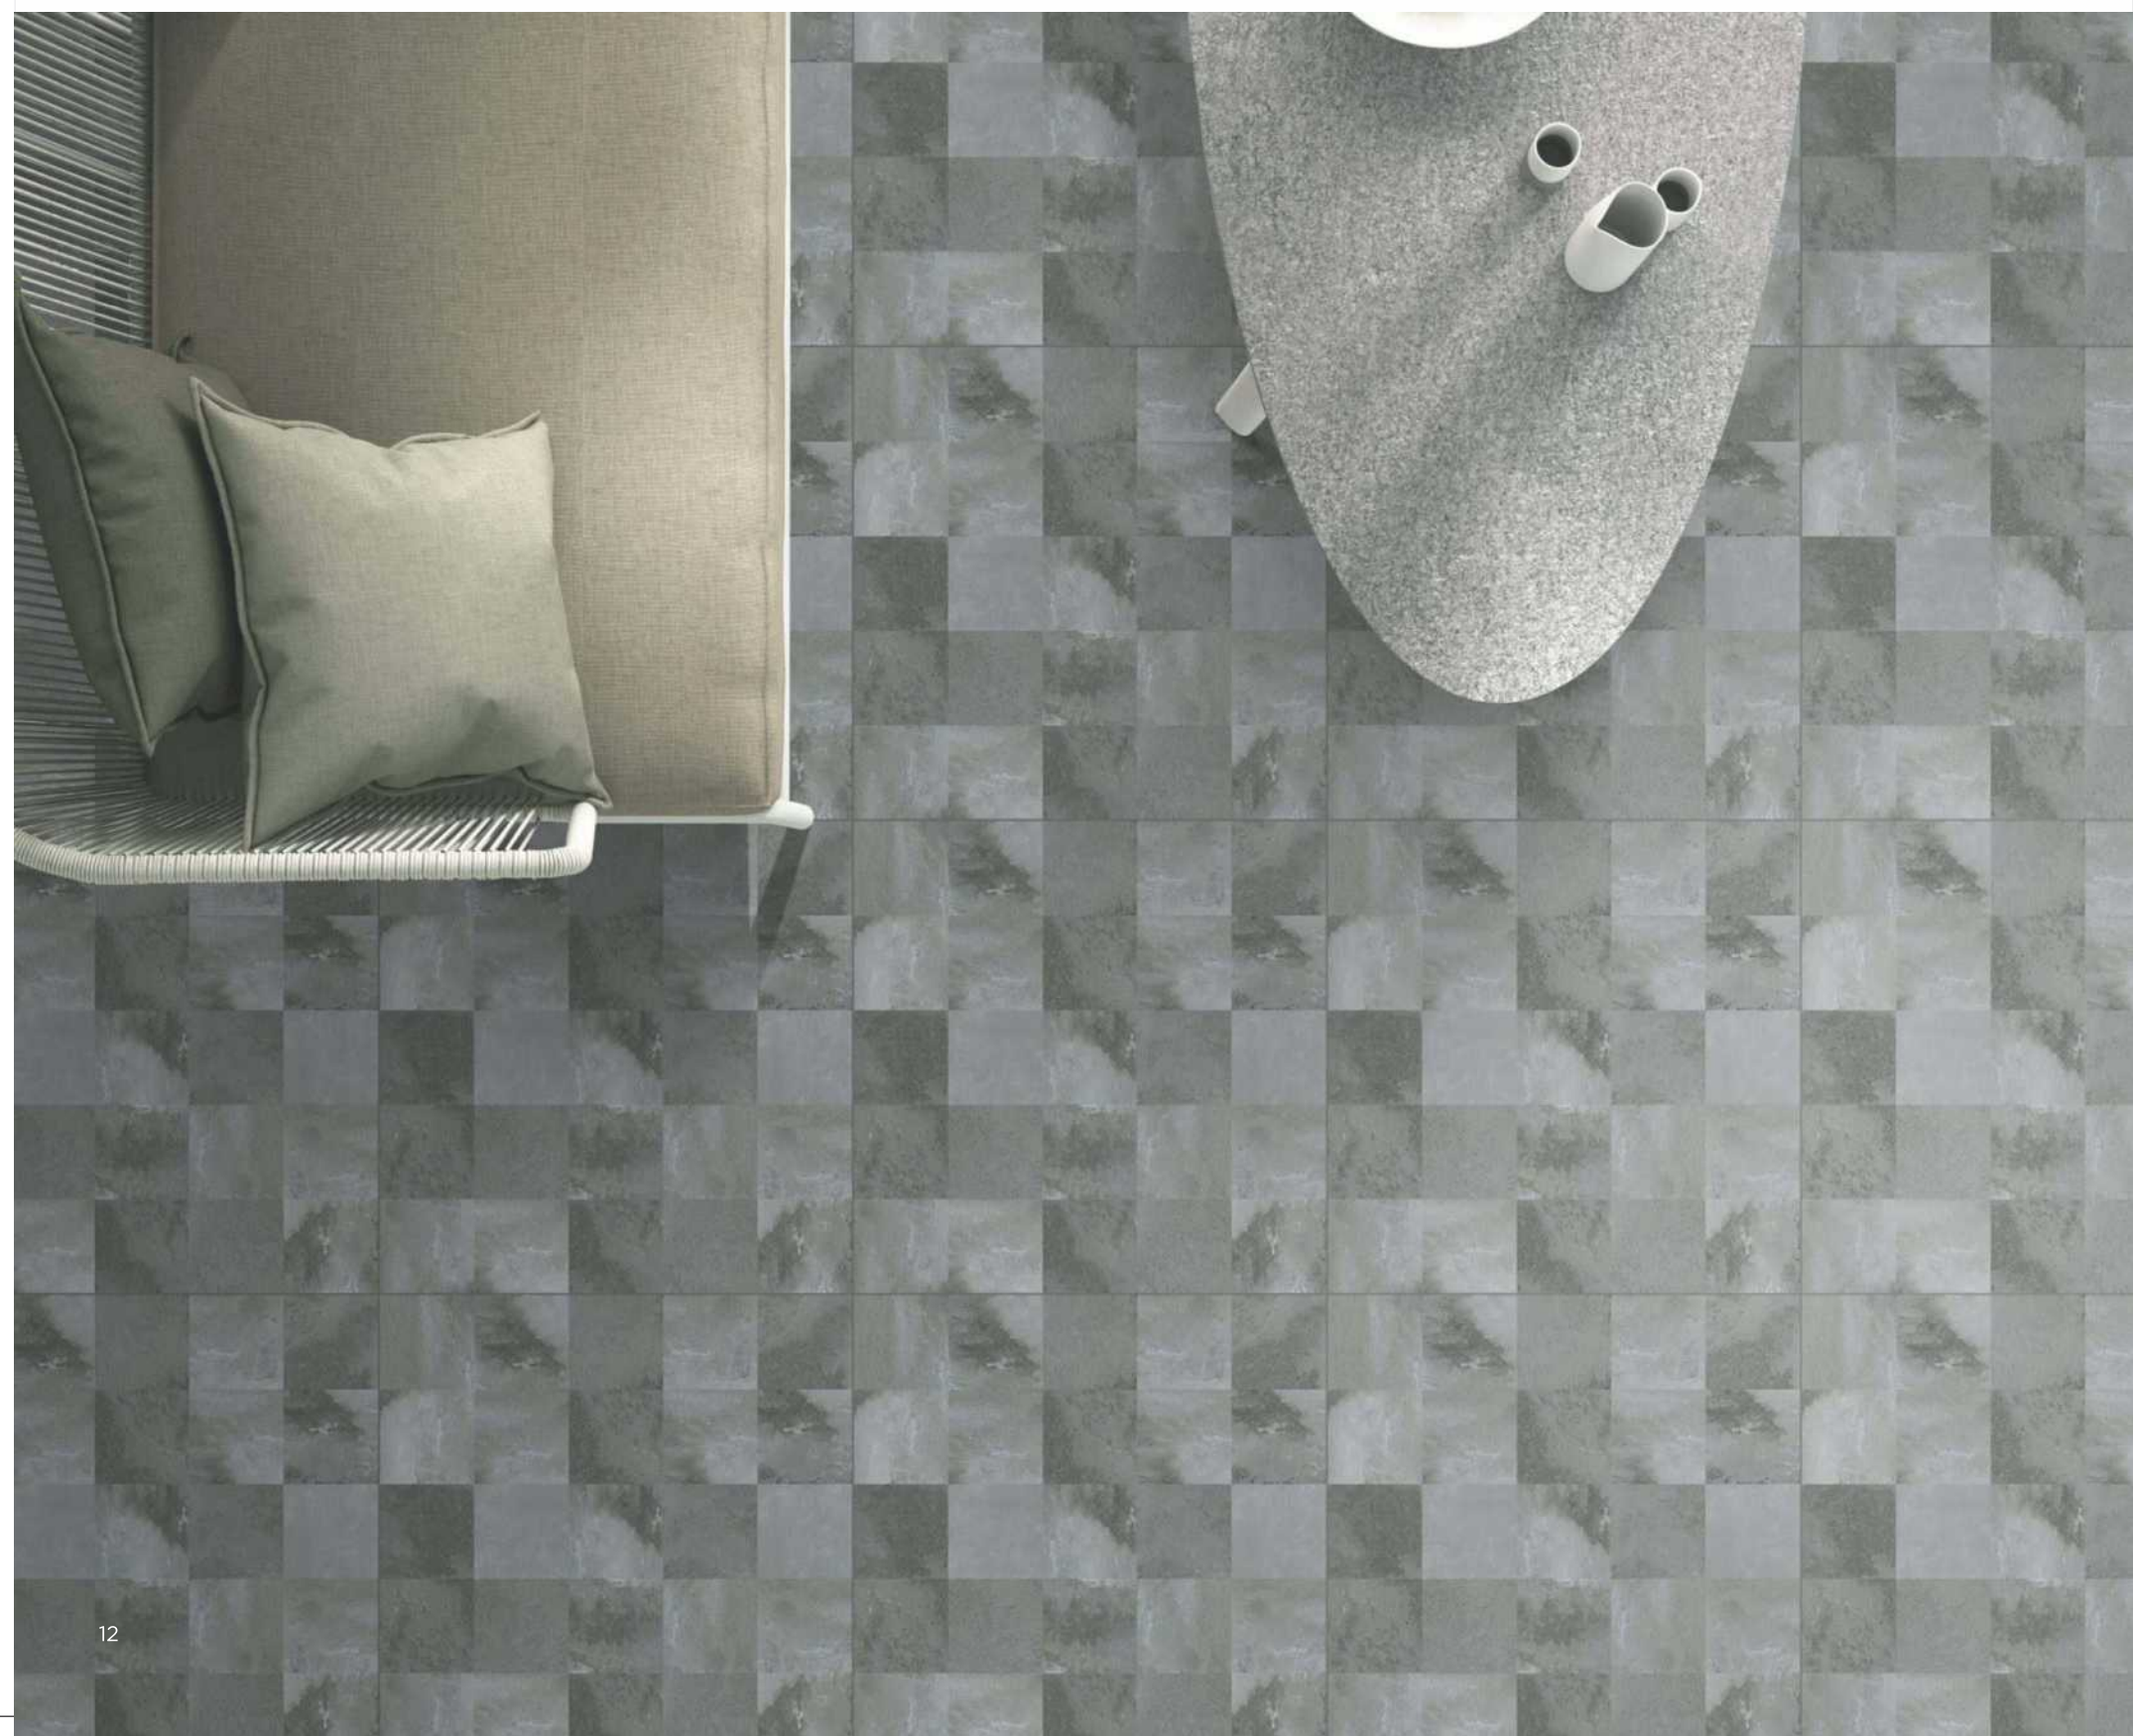

BELESOIL CREMA

BELESOIL GRES

BELESOIL BROWN

600x600mm

DIGITAL GLAZED PORCELAIN TILES

-  FLOOR APPLICATION
-  WALL APPLICATION
-  HD DIGITAL PRINTING
-  MATT FINISH

www.italicafloortiles.com

Some places
garner praise in just
a single glance...