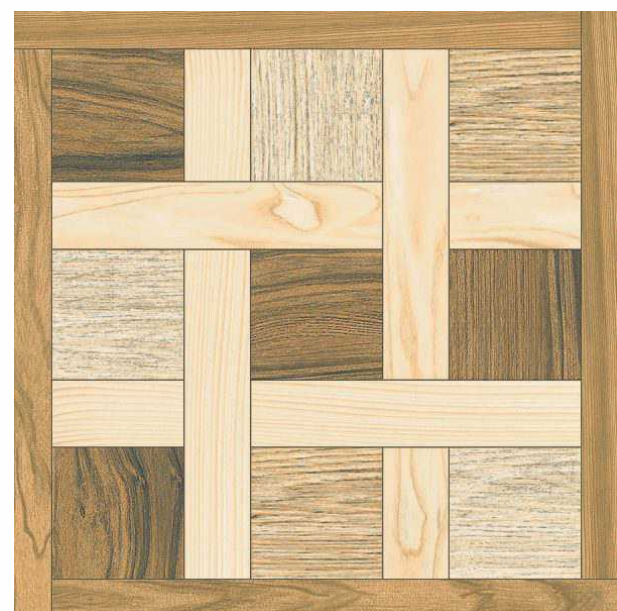

WOOD SQUARE