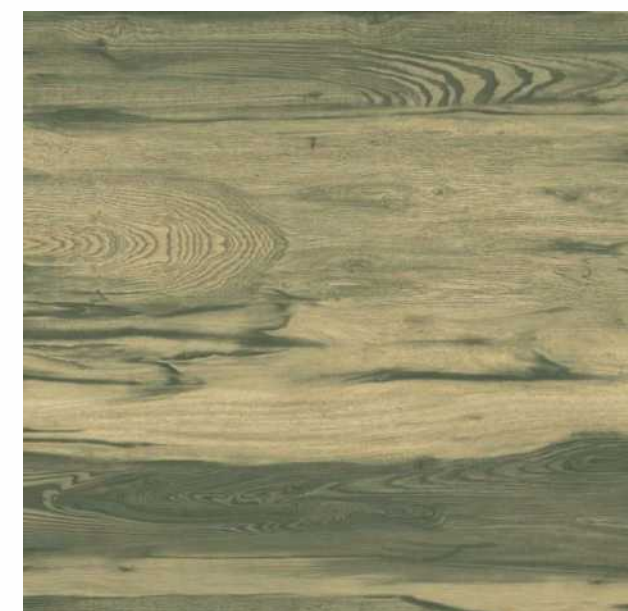

SINZA WOOD GREEN