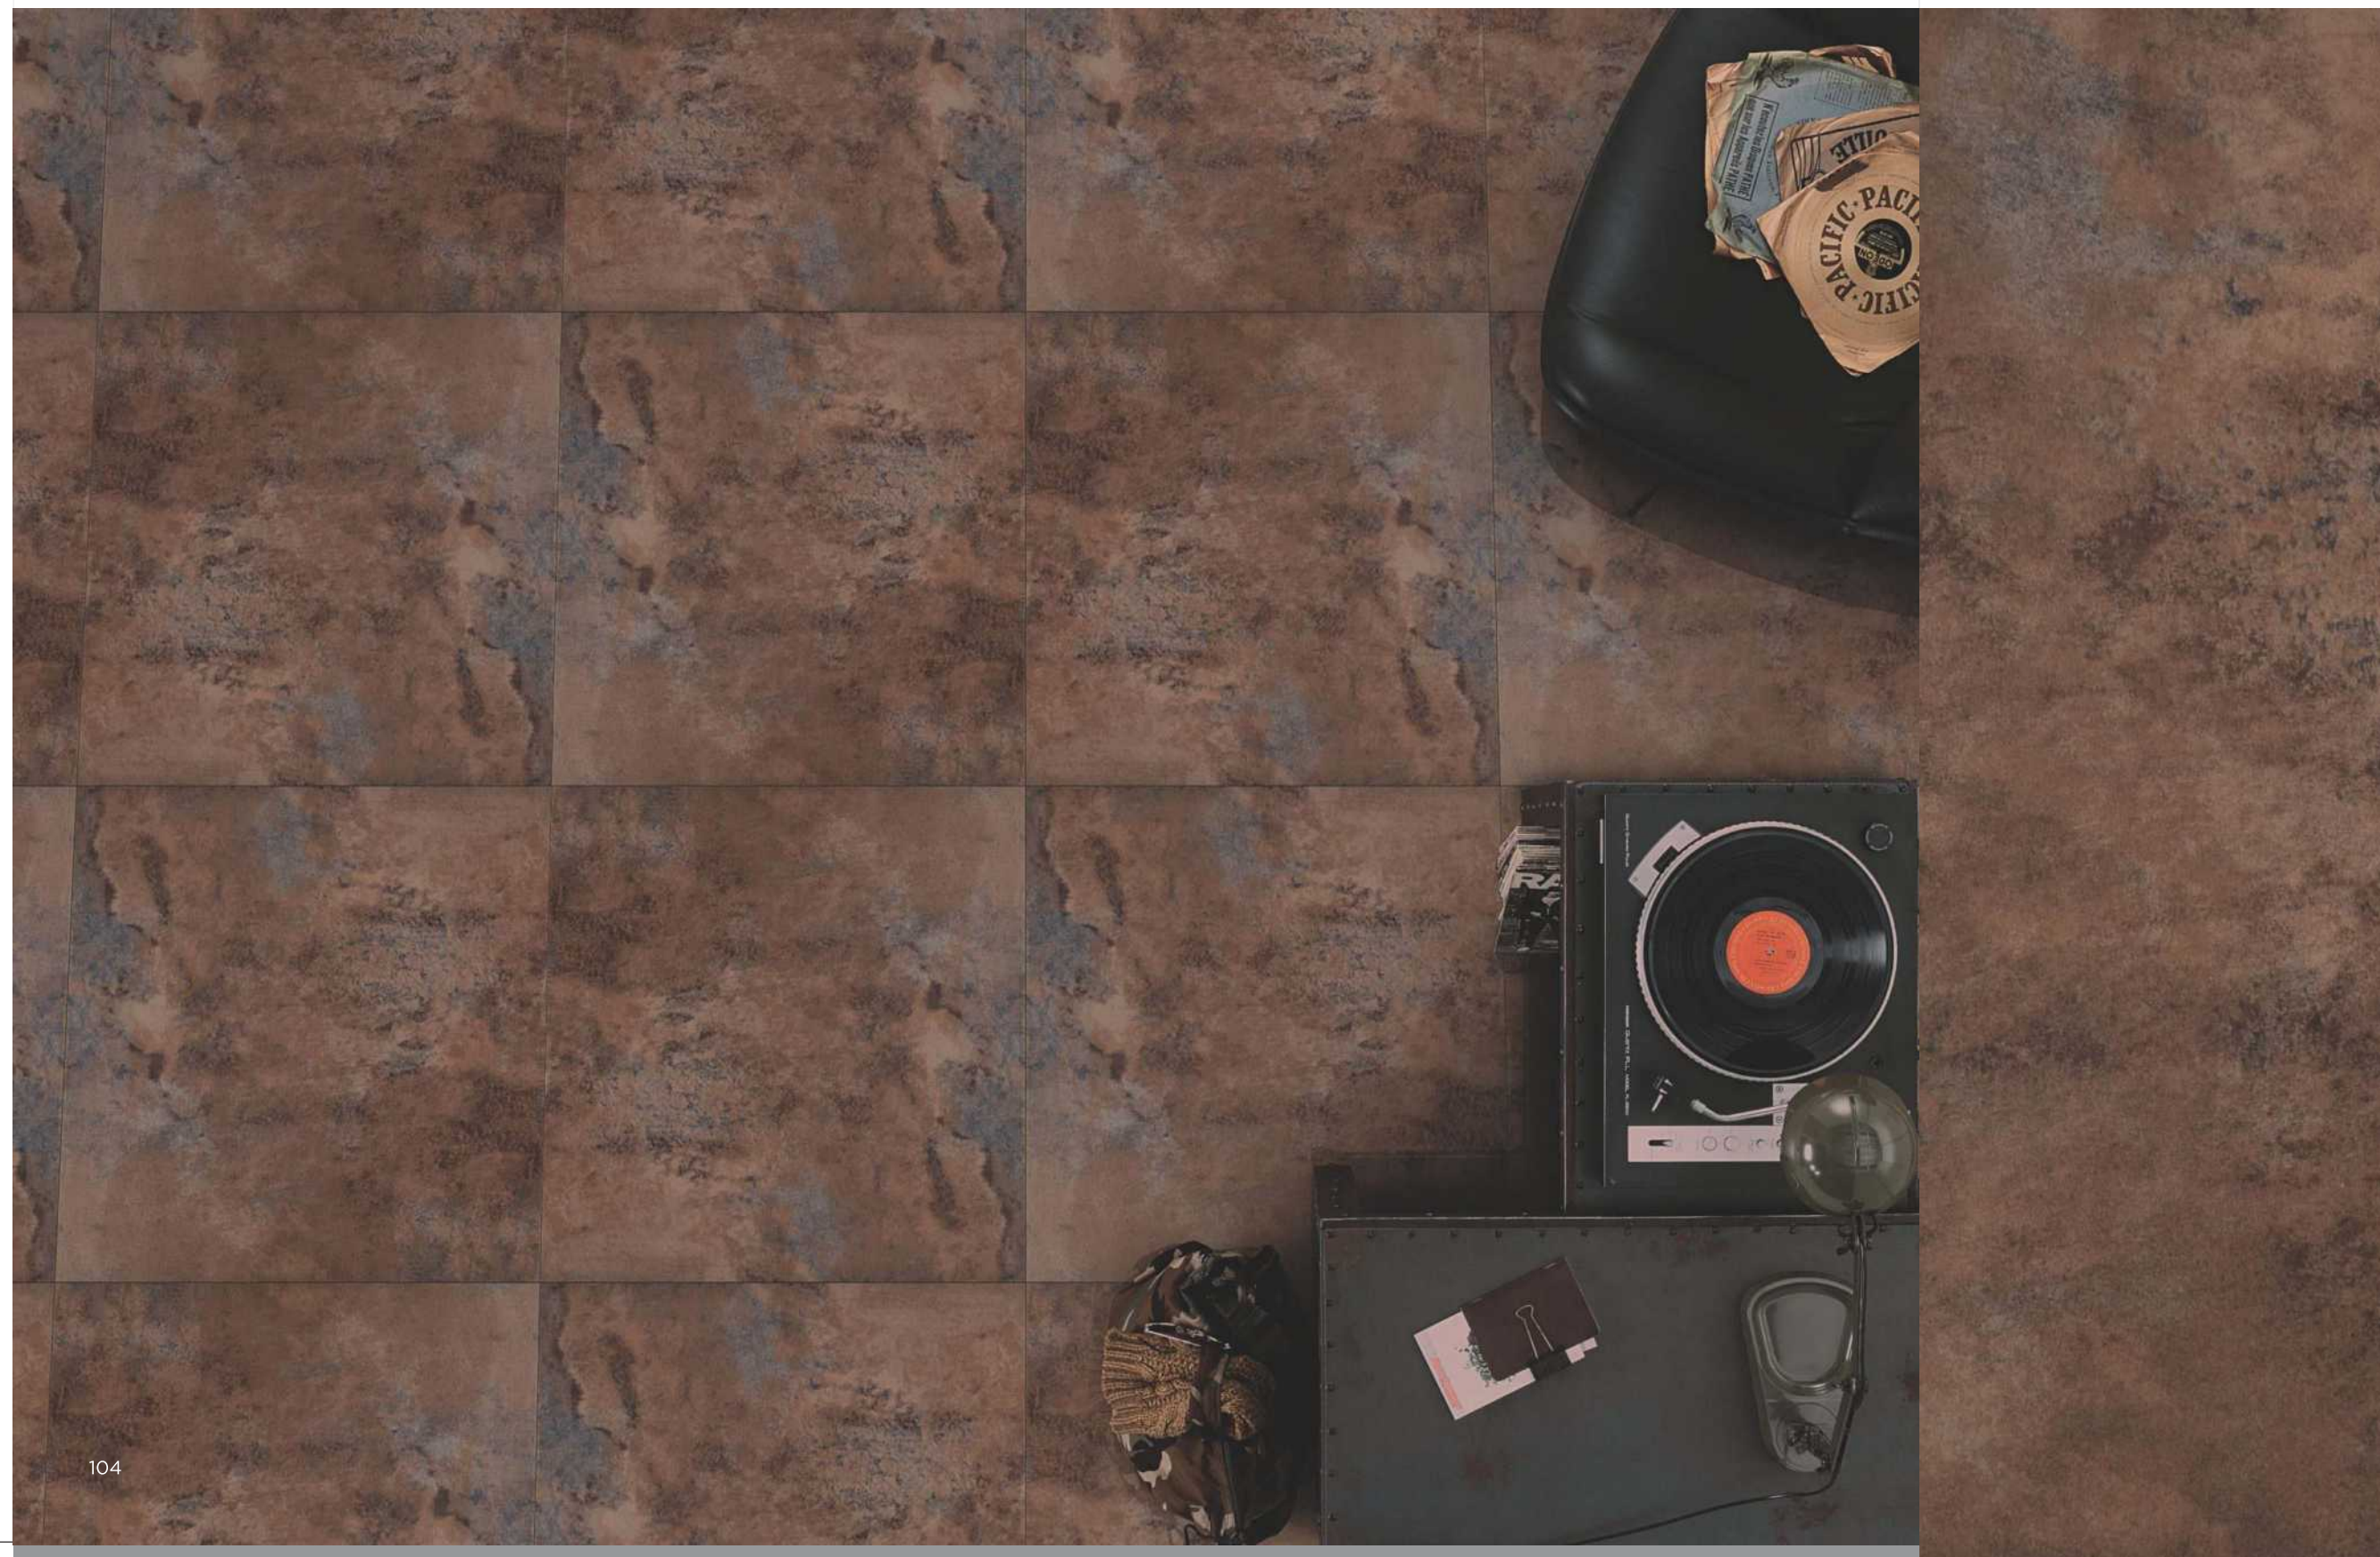

600x600mm GLAZED PORCELAIN TILES

- FLOOR APPLICATION
- WALL APPLICATION
- METAL FINISH

www.italicafloortiles.com

META COPPER