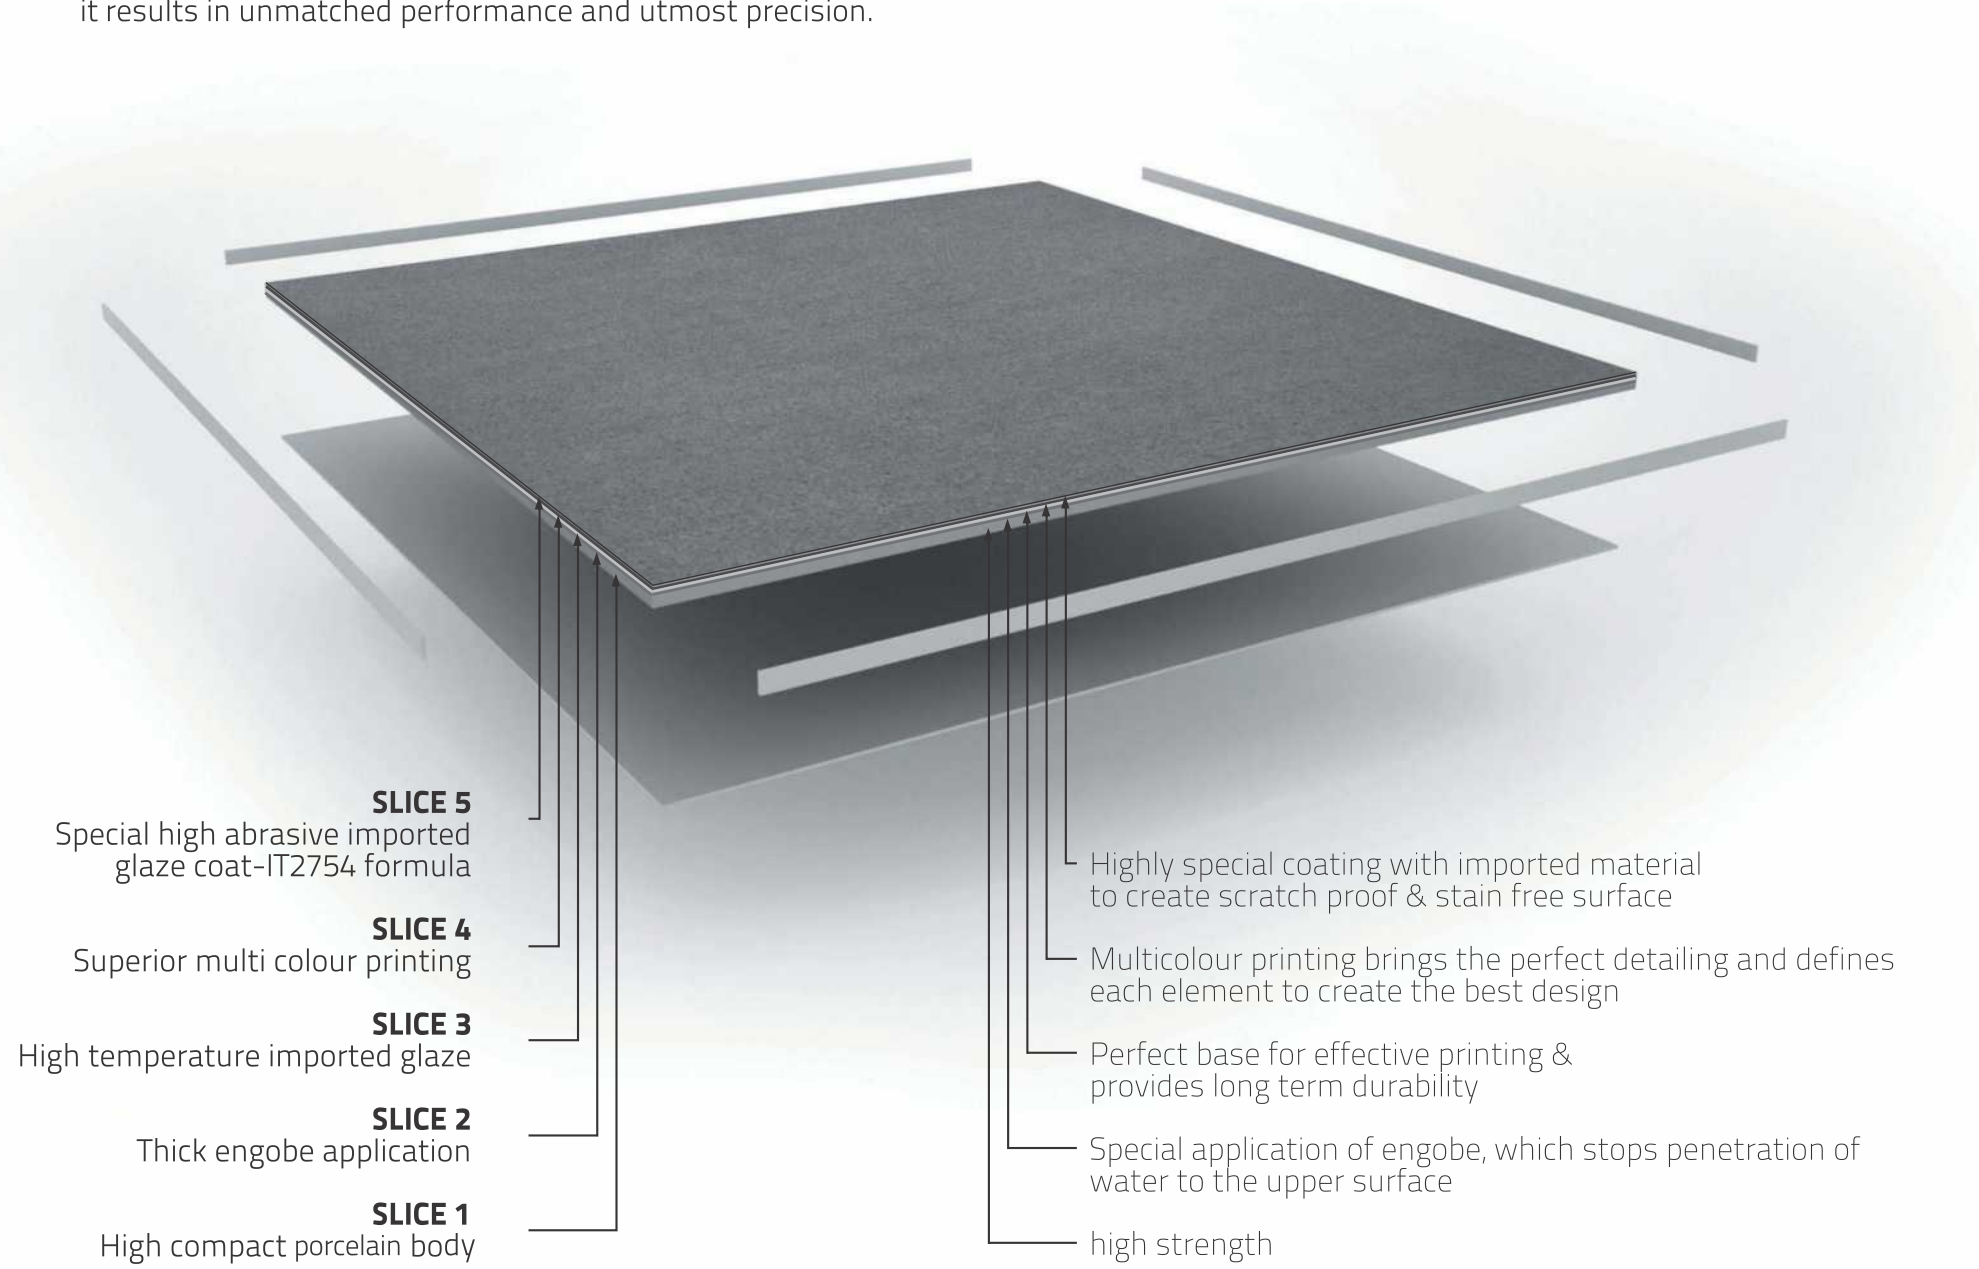

Slice Technology

Presenting an avant-garde technology for amazingly precise and fine results. This is the technology that makes technofloor a creation par excellence. Adding engineering excellence to tile-making process, it results in unmatched performance and utmost precision.

Technical Specification

Laying Instructions

CHARACTERISTIC		
DIMENSION & SURFACE QUALITY	European Standard EN 176 (Group B1b)	ITALICA VALUE
■ Deviation In Length	±0.5%	±0.2%
■ Deviation In Thickness	±0.5%	±0.5%
■ Straightness Of Sides	±0.5%	±0.3%
■ Rectangularity	±0.6%	±0.3%
↔ Surface Flatness (Warpage)	±0.5%	±0.3%
PHYSICAL & THERMAL PROPERTIES		
■ Water Absorption	3 to 6%	< 3%
■ Mohs Hardness	>3	> 4 to 5
■ Flexural Strength	>220 kg.cm²	>250 kg.cm²
■ Abrasion Resistance	PEI 3	PEI 4 / PEI 5
■ Frost Resistance	Frost Proof	Frost Proof
■ Thermal Shock Resistance	No Damage	No Damage
■ Moisture Expansion	Nil	Nil
CHEMICAL PROPERTIES		
■ Chemical Resistance	No Damage	No Damage
■ Colour Resistance	No Damage	No Damage
■ Stain Resistance	Resistant	Stain Proof

1. Before laying the tiles finish the surface of the floor with wood float finish and complete the rendering and curing at least two weeks prior to laying. Please note that DO NOT FIX TILES ON FRESH SURFACE.

2. CHECK FEW BOXES BEFORE LAYING TO MAKE YOUR SELF SATISFIED FOR THE COLOUR VARIATION. ALSO MAKE SURE THAT THE DESIGN PATTERN AND THE ARROW MARKED ON THE BACK SIDE OF TILES MUST BE IN THE SAME DIRECTION. PLEASE NOTE THAT CERTAIN AMOUNT OF SHADE VARIATION AND SIZE VARIATION ARE THE INHERENT CHARACTERISTICS OF CERAMIC PRODUCT. COMPANY WILL NOT BEAR ANY RESPONSIBILITY ONCE TILES ARE FIXED.

3. To fix the tiles on the floor conventional sand and cement can be used but it is advisable to use the tiles fixing adhesives only for wall application. Also note that with the use of fixing media, all the instructions provided along with must be followed. DO NOT USE NEAT CEMENT.

4. GVT and Porcelain tiles are specially rectified tiles and since they have very low moisture and thermal expansion they can be laid without joints. It is not necessary to leave gaps between two tiles. BUT FOR BETTER AESTHETIC VALUE AND FOR GUARANTEED USE, PROVIDING SPACER IN BETWEEN THE TILES IS RECOMMENDED. At the time of laying do not use an iron hammer or some heavy material to press the tile.

5. After the fifteen minutes of the fixation, tiles should be wiped with a damp sponge and then clean the tiles with a soft dry cloth.

6. Company does not bear any liability for problems arising out of non fulfillment of the tile fixing instructions.

7. To clean the tiles, use water or diluted soap solution followed by water with soft cloth or sponge. DO NOT RUB HARD OR SCRATCH ON THE SURFACE.

NOTHING IN THIS INSTRUCTION MANUAL CAN SUBSTITUTE GOOD WORKMANSHIP OF SUPERVISION.

packing details - technofloor

Dimension	Thickness	Pieces	Coverage	Weight
600x600mm	10mm	4	1.44 sq. mtr.	30 kg.(App.)