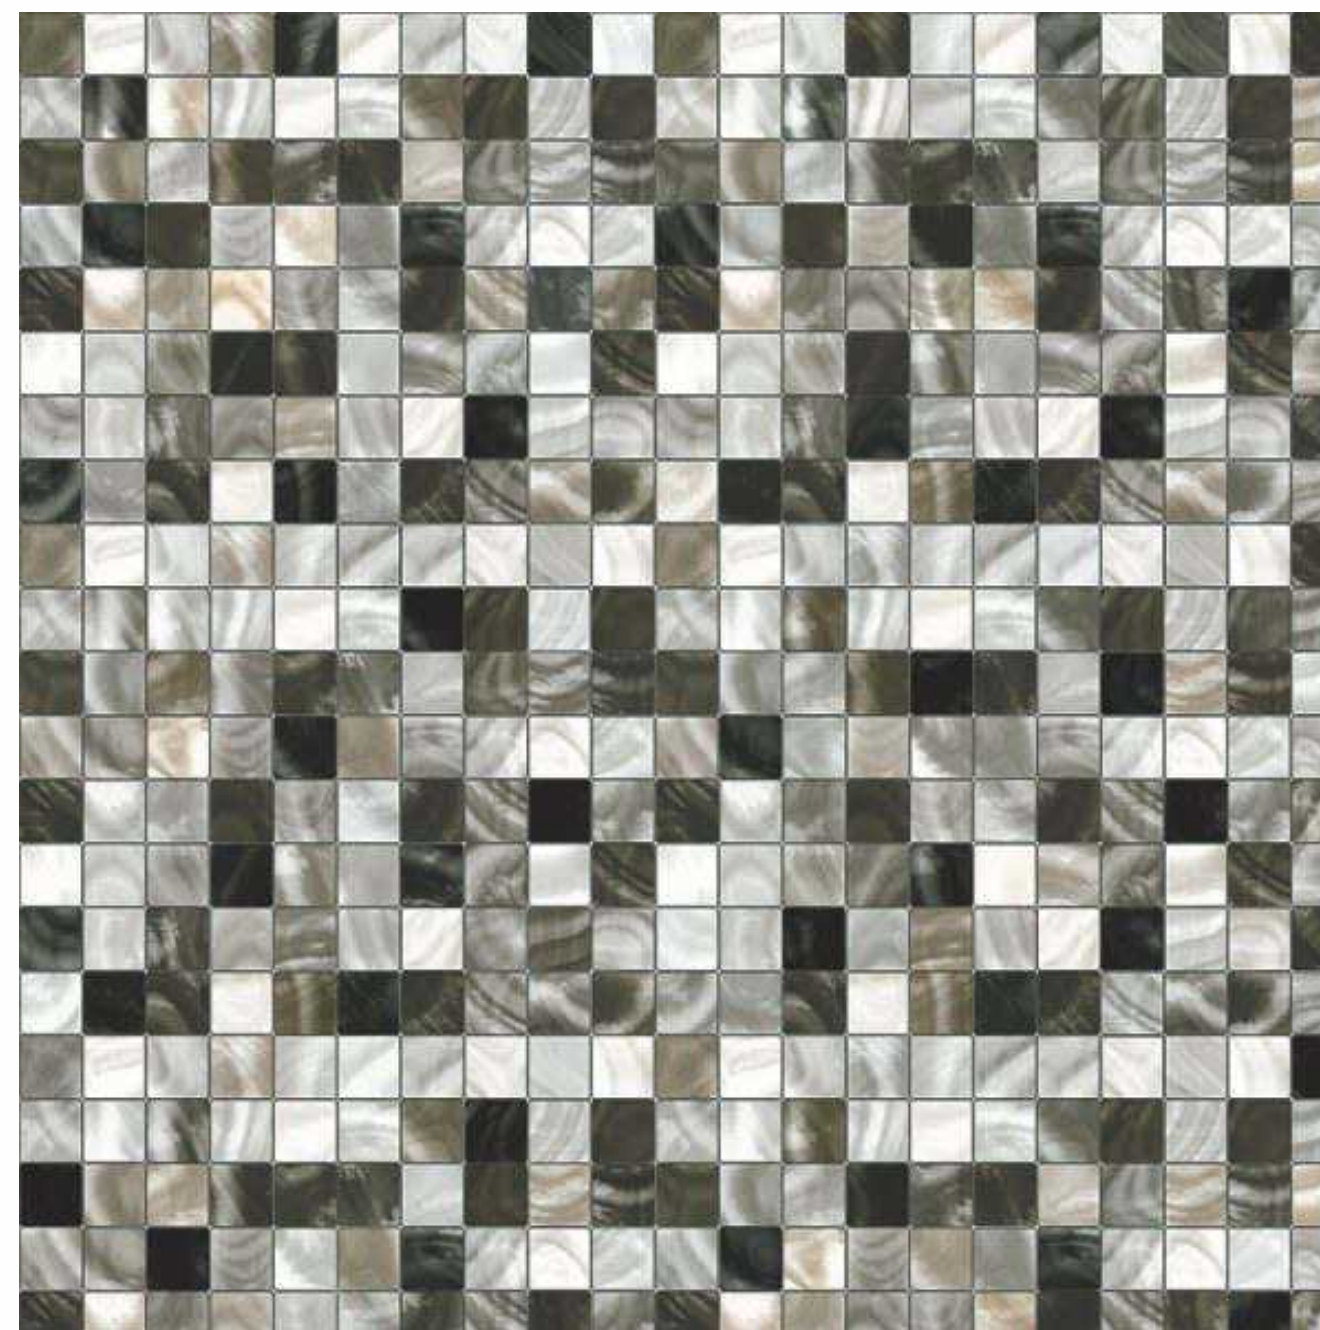

DIGITAL GLAZED PORCELAIN TILES

FLOOR APPLICATION

WALL APPLICATION

HD DIGITAL PRINTING

SUGAR FINISH

www.italicafloortiles.com

The captivating aura of nature comes to captivate your senses in a trendy way.

PIXELO BLACK