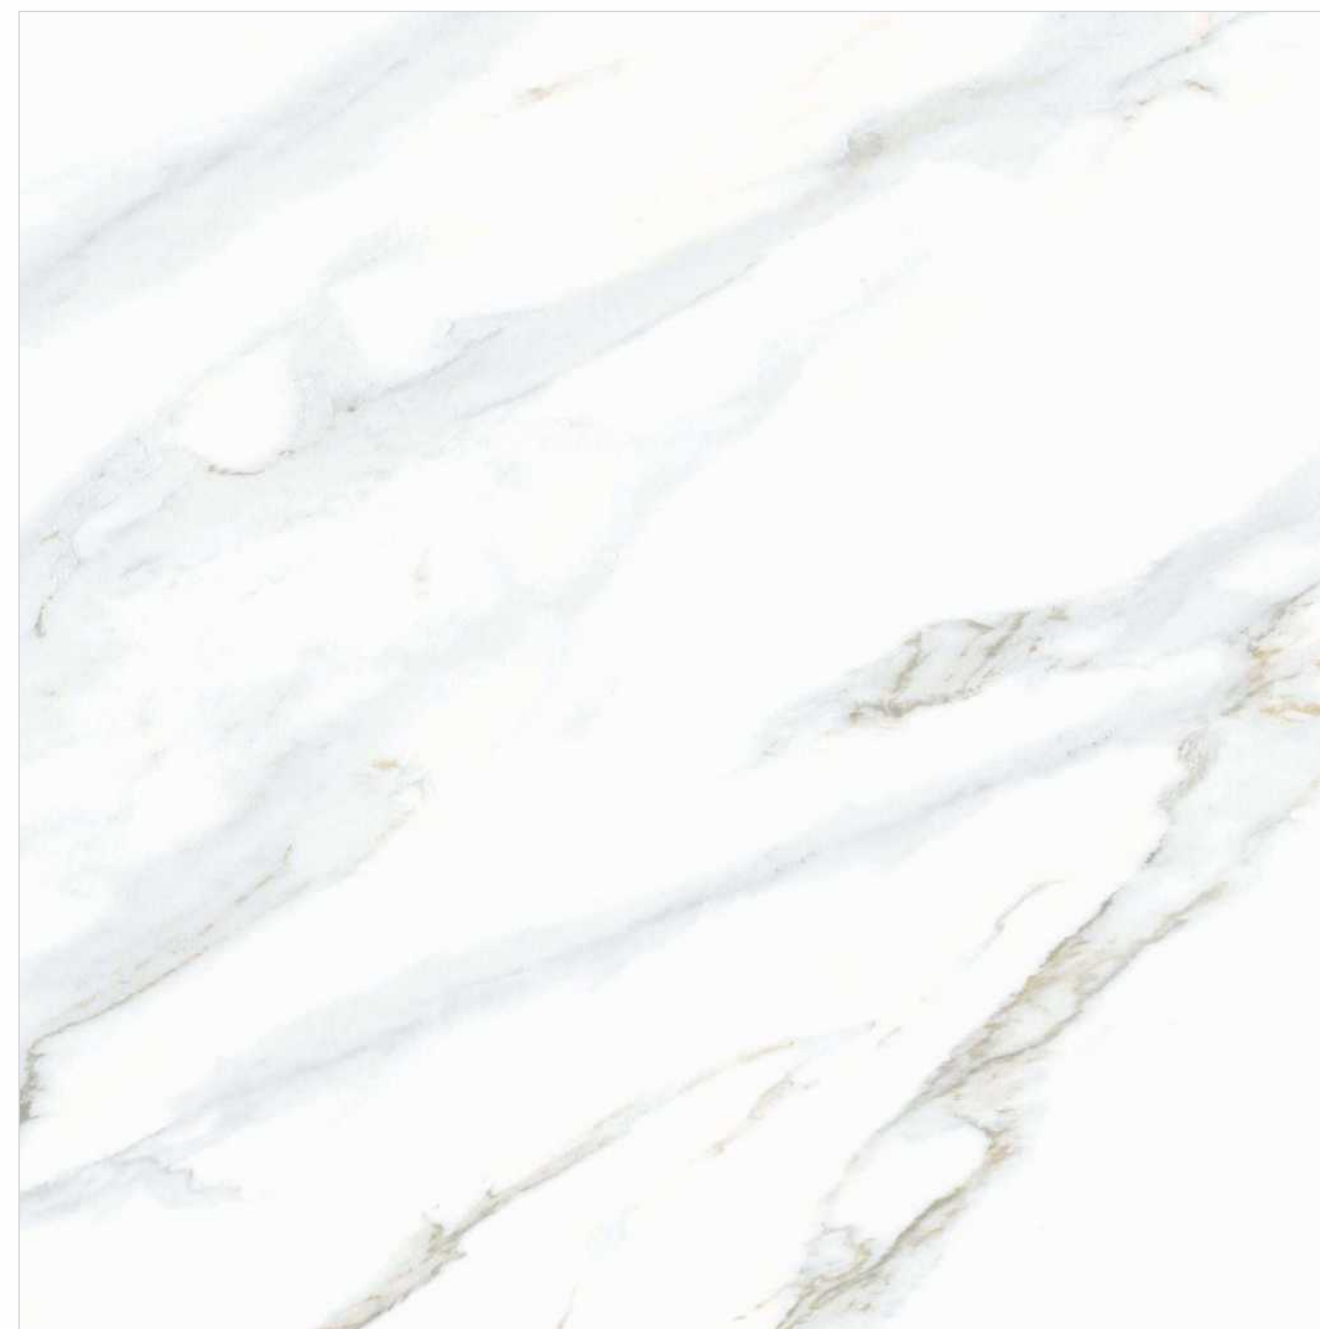

Bath in the pure beauty of pristine white. Feel the calming air wrapping you every moment.

VENETA WHITE