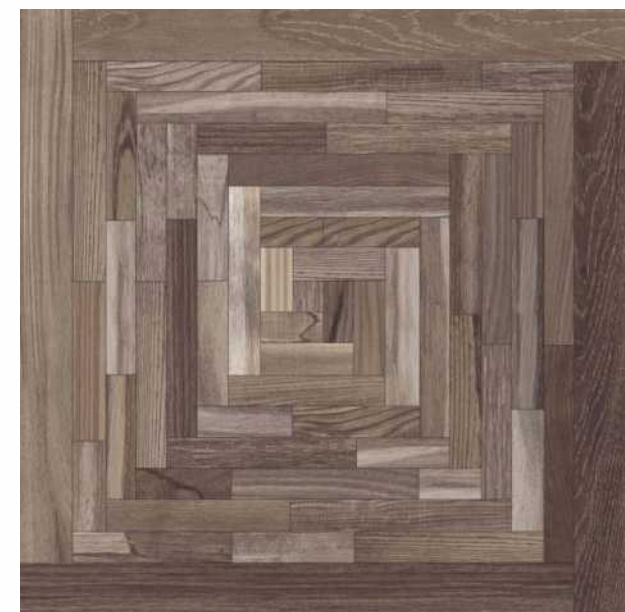

MAZE WOODENZA