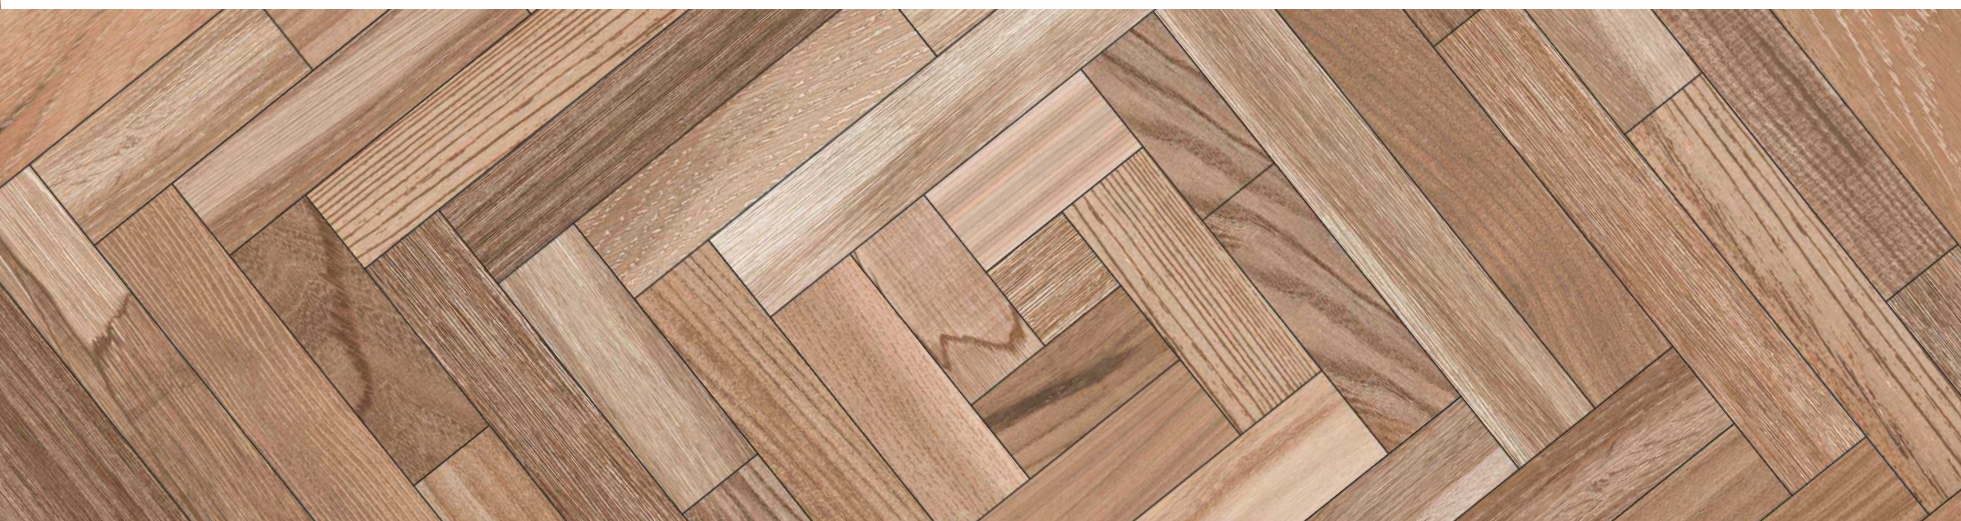

600x600mm

DIGITAL GLAZED PORCELAIN TILES

- FLOOR APPLICATION
- WALL APPLICATION
- HD DIGITAL PRINTING
- MATT FINISH

www.italicafloortiles.com

A creative play of shades to spread the splendor in your world.