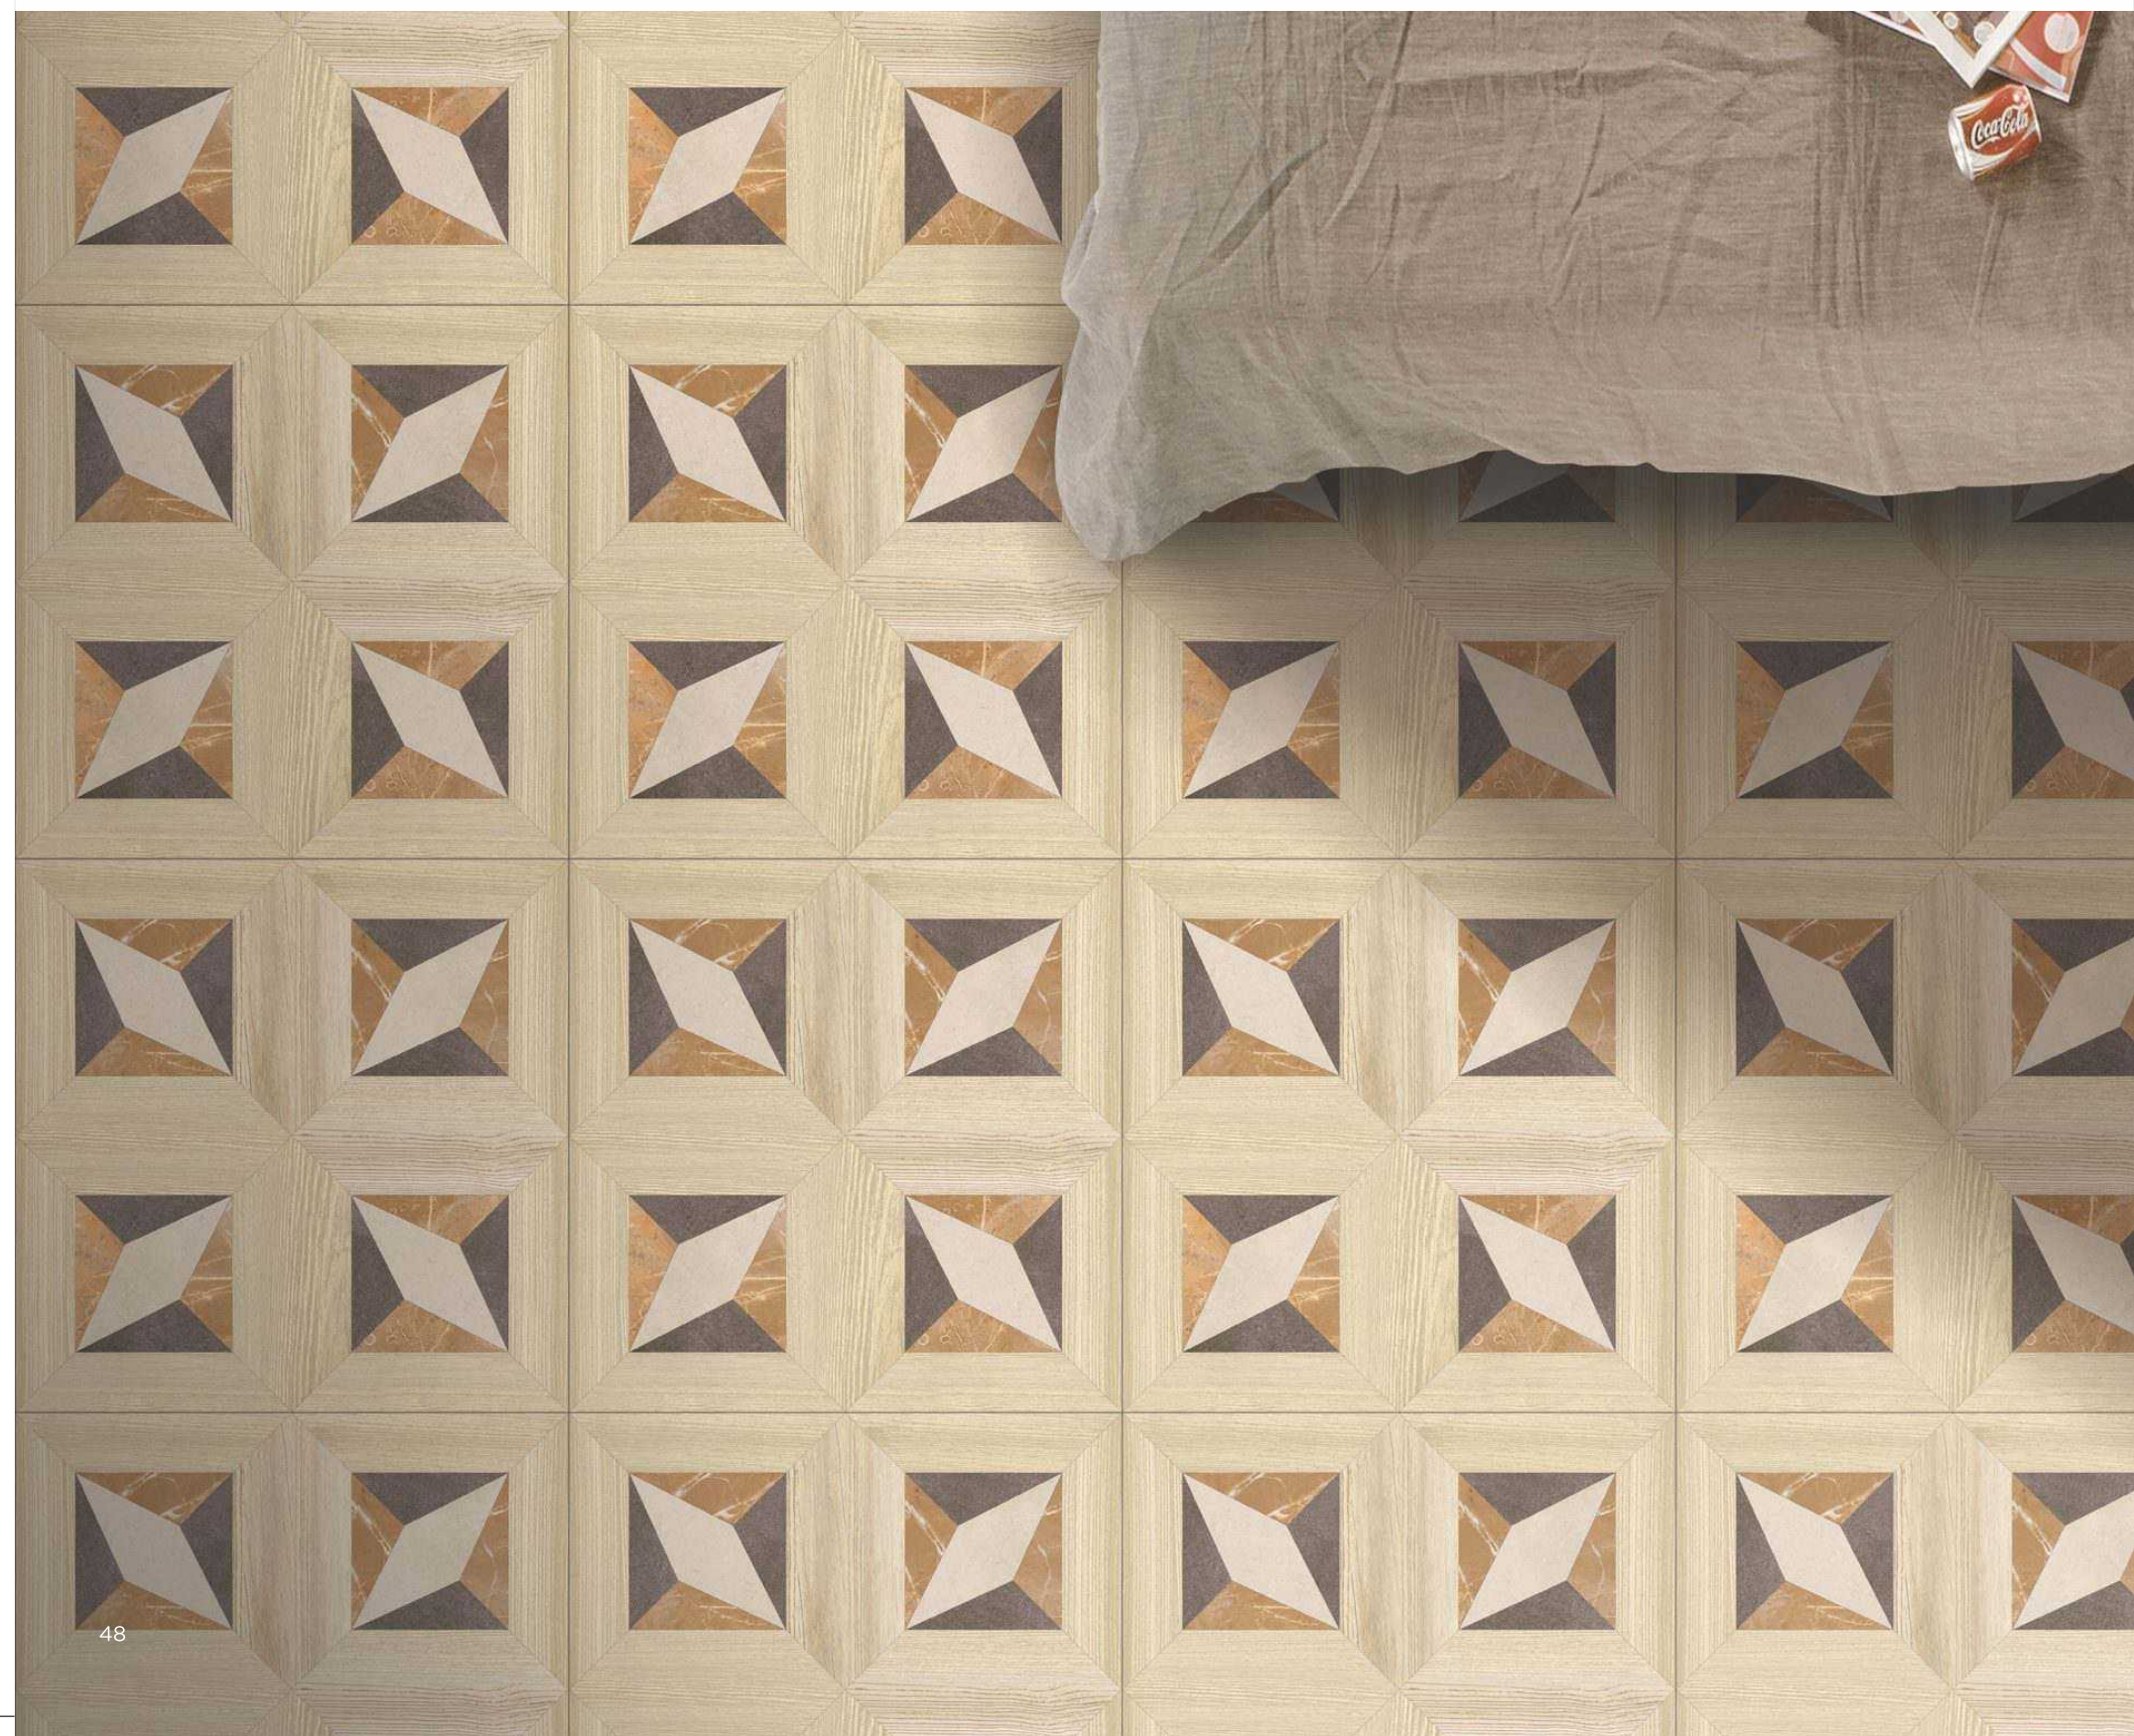

MAZE NATURAL

MAZE WOODENZA

600x600mm

DIGITAL GLAZED PORCELAIN TILES

-  FLOOR APPLICATION
-  WALL APPLICATION
-  HD DIGITAL PRINTING
-  MATT FINISH

www.italicafloortiles.com

RECTO CREMA

600x600mm