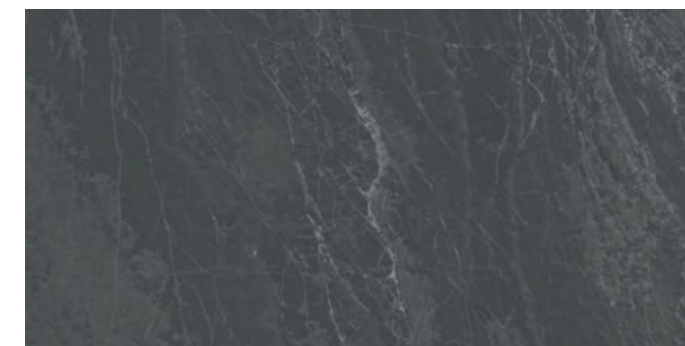

Mosaico Slatestone Black  
30x30cm B-54

A

B

C

Decor Tropic Black  
30x120cm Rect. S-62 (1 piece)

Slatestone Black  
45x90cm Rect. B-95

Outline Black  
45x90cm Rect. B-105

Perfil Acero Inox Esmeril  
0,5x120cm S-46