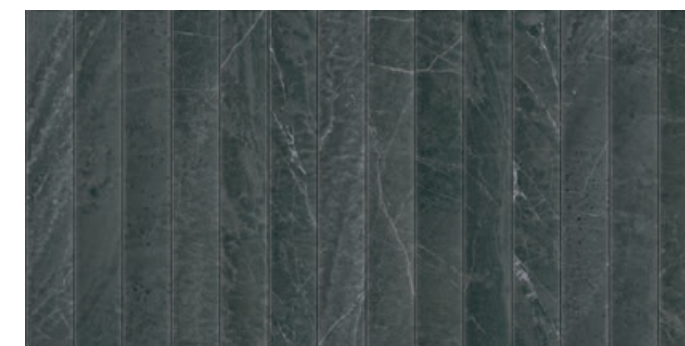

Mosaico Slatestone Black  
30x30cm B-54

A

B

C

Decor Tropic Black  
30x120cm Rect. S-62 (1 piece)

Slatestone Black  
45x90cm Rect. B-95

Outline Black  
45x90cm Rect. B-105

Perfil Acero Inox Esmeril  
0,5x120cm S-46