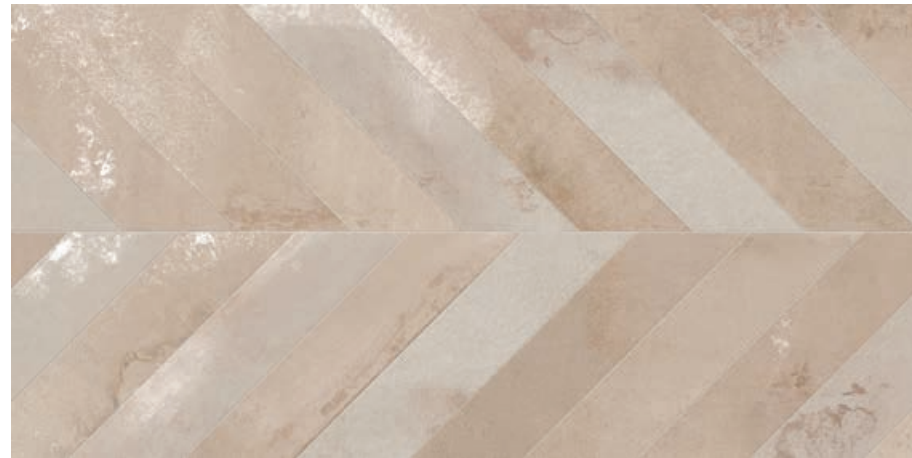

Ruggine Pearl
60x120cm Rect. **B-108**
60x120cm Rect. Lappato Plus **B-58**

Decor Meridian Light
60x120cm Rect. **B-109**
60x120cm Rect. Lappato Plus **B-106**