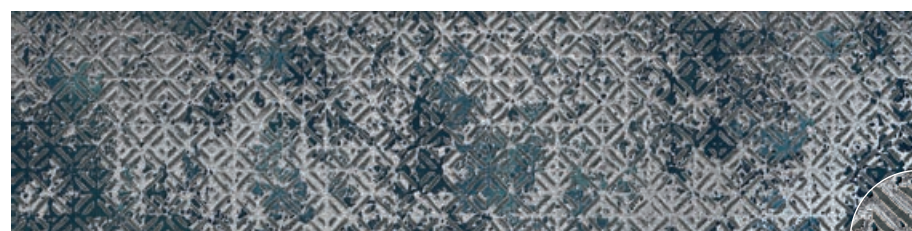

Slatestone Black  
60x120cm Rect. B-109

Textures Black  
60x120cm Rect. B-110

Slatestone Black  
30x120cm Rect. B-111

Decor Textures Black  
30x120cm Rect. B-117

Decor Cronos Black  
30x120cm Rect. S-62

Mosaico Reef Black  
29,7x29,7cm B-51